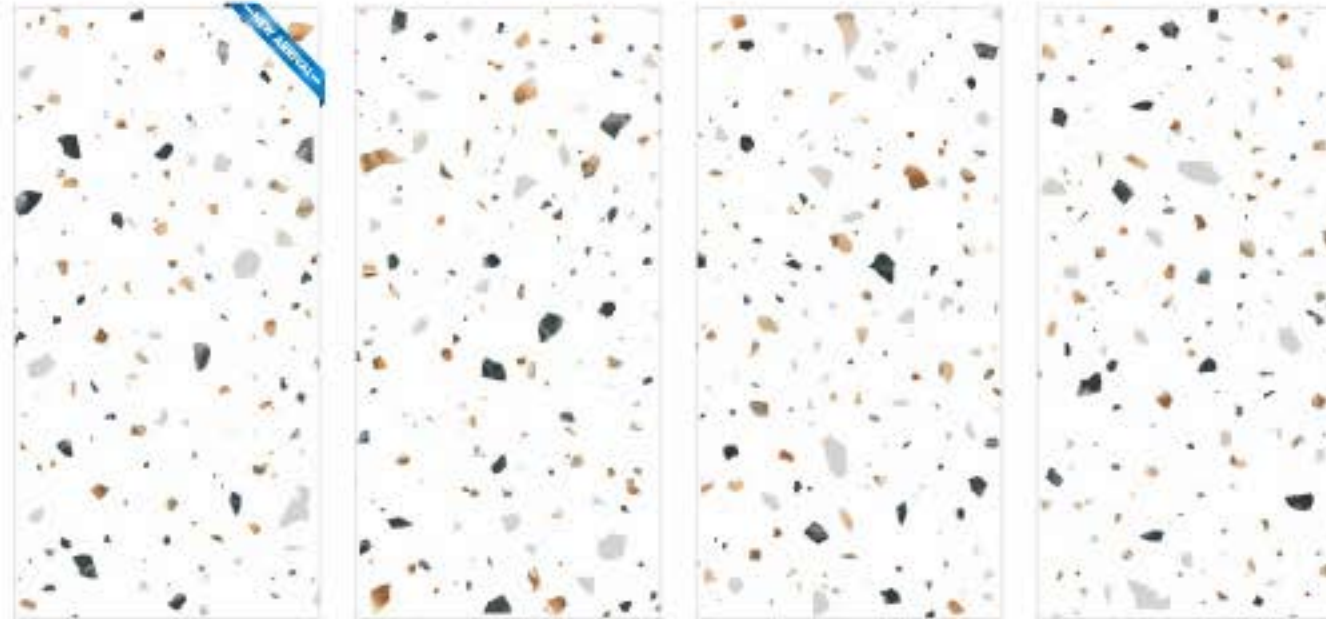

GALAXY WHITE

RANDOM - 4

360°