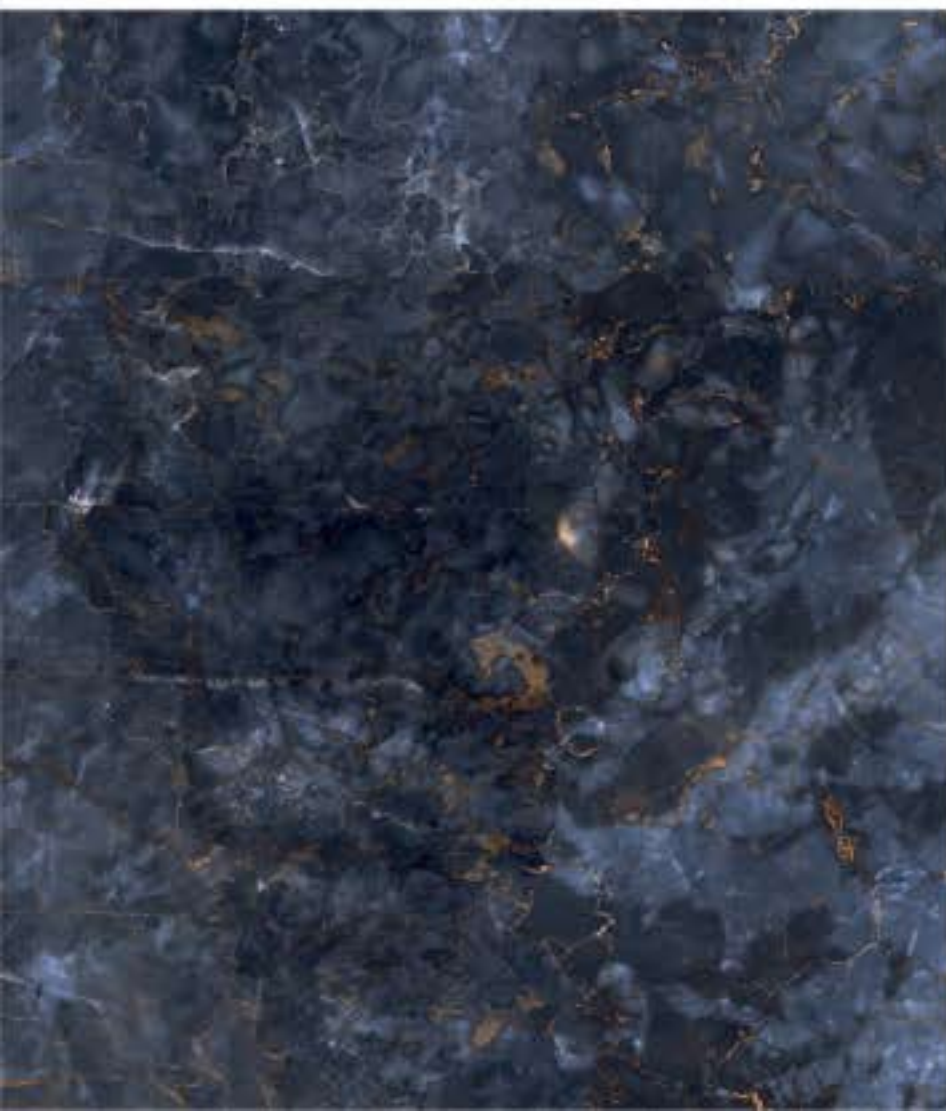

* Dark Highglossy

SAVINO NERO

SIZE
600X1200MM

AVAILABLE FINISH
HIGH GLOSSY

* SMOKE NEGRO

RANDOM - 3

* SONATA BLUE

RANDOM - 4