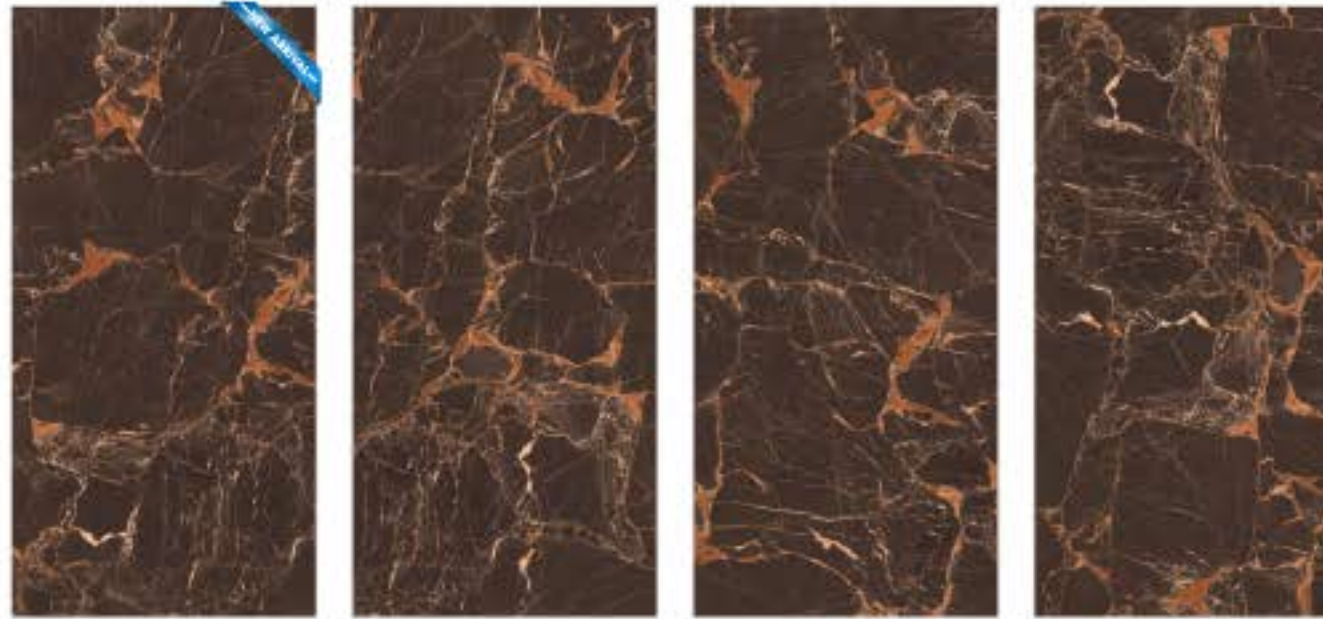

SIZE 600x 1200MM

SIZE
600X1200MM

AVAILABLE FINISH
HIGH GLOSSY

RANDOM
4

IMPERIAL BROWN

AVAILABLE COLOURS

* IMPERIAL NERO IMPERIAL AQUA

* Dark Highglossy