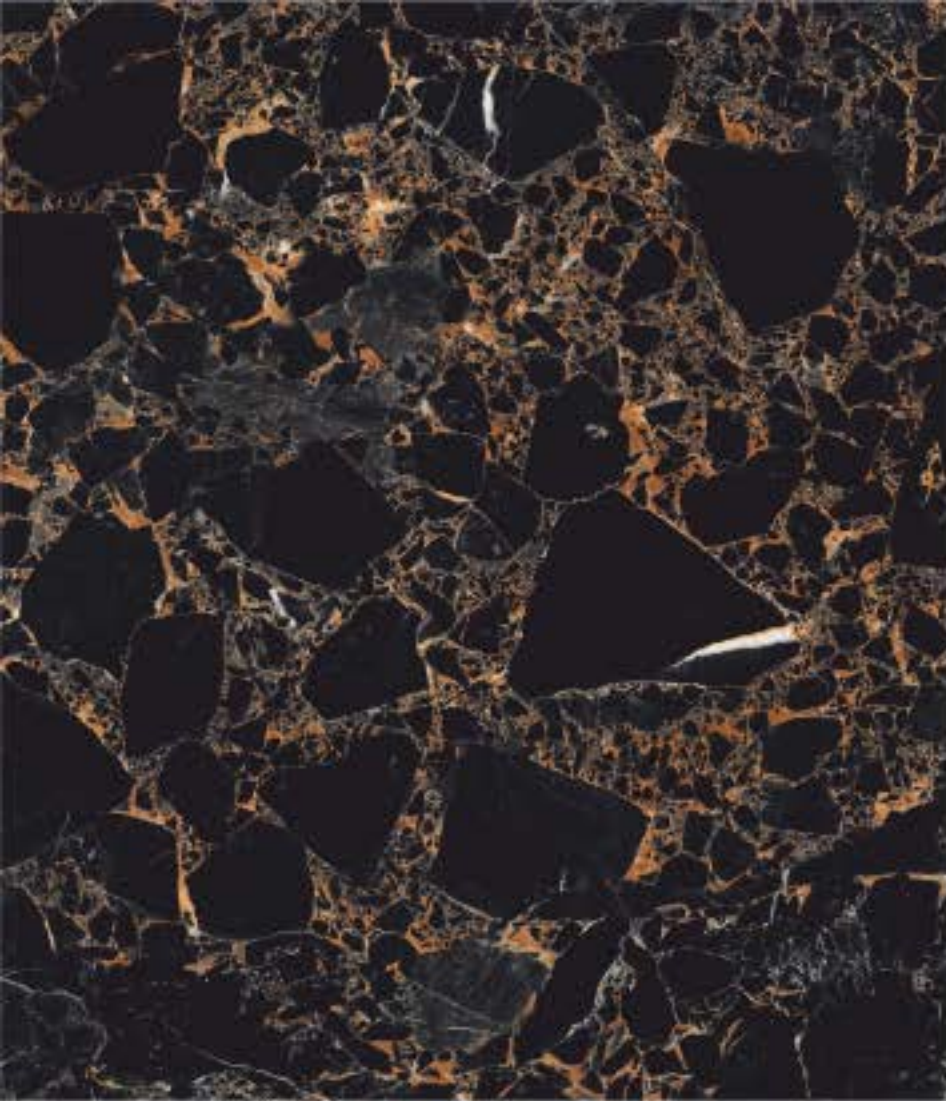

SIZE
600X1200MM

AVAILABLE FINISH
HIGH GLOSSY