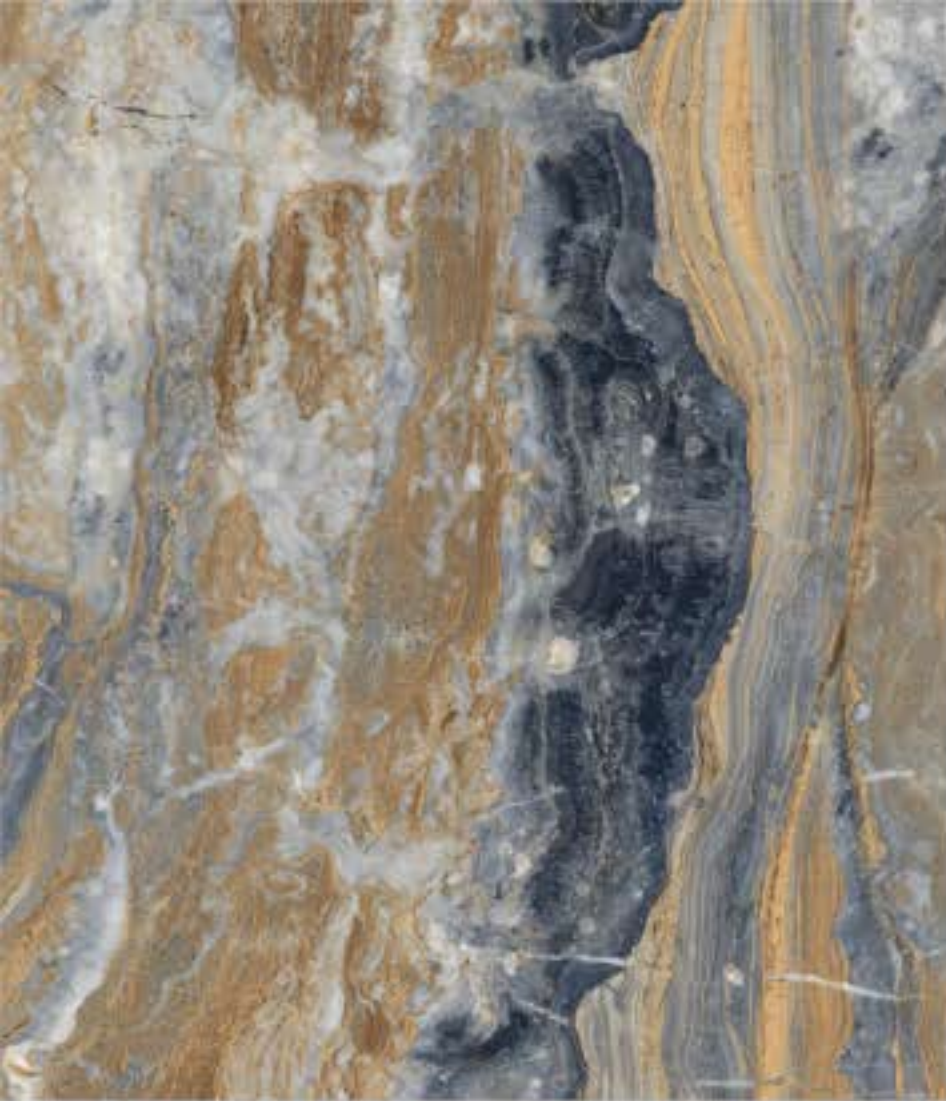

SIZE
600X1200MM

AVAILABLE FINISH
HIGH GLOSSY