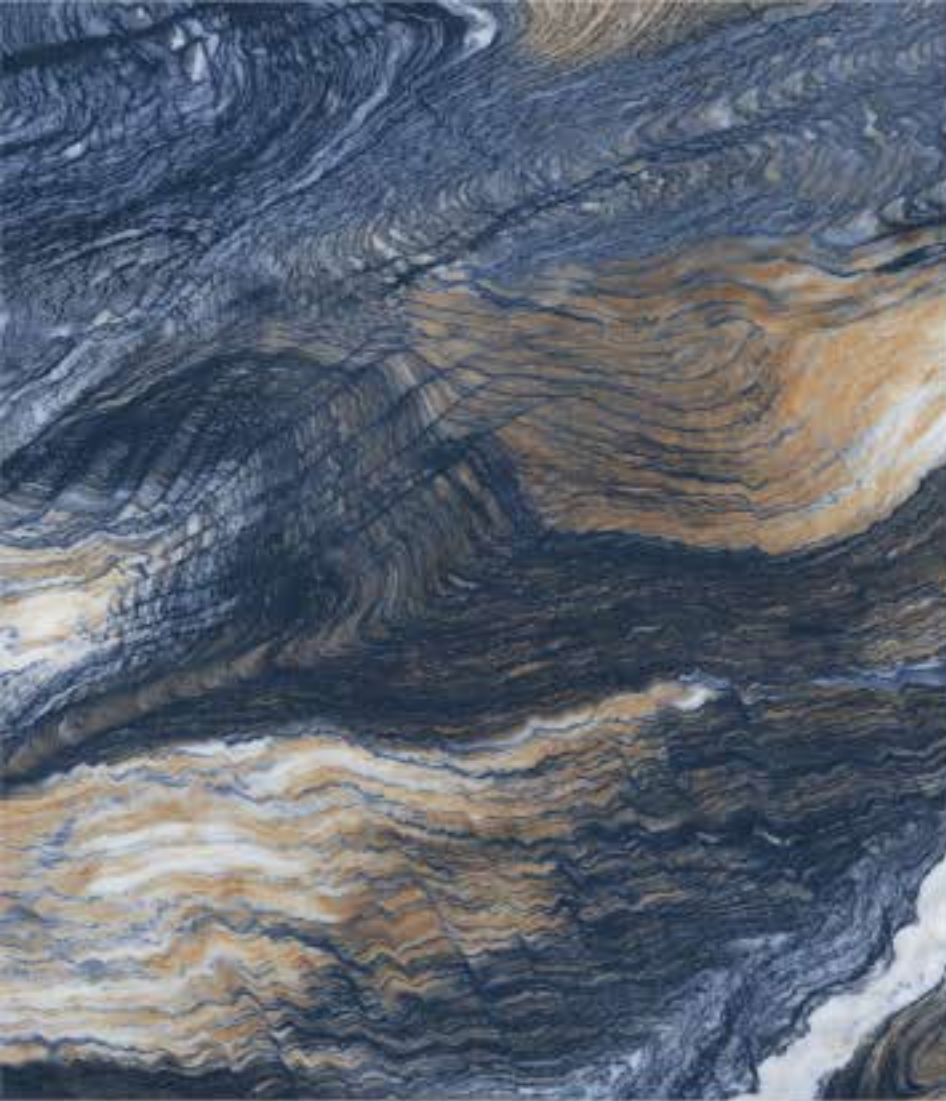

SIZE
600X1200MM

AVAILABLE FINISH
HIGH GLOSSY