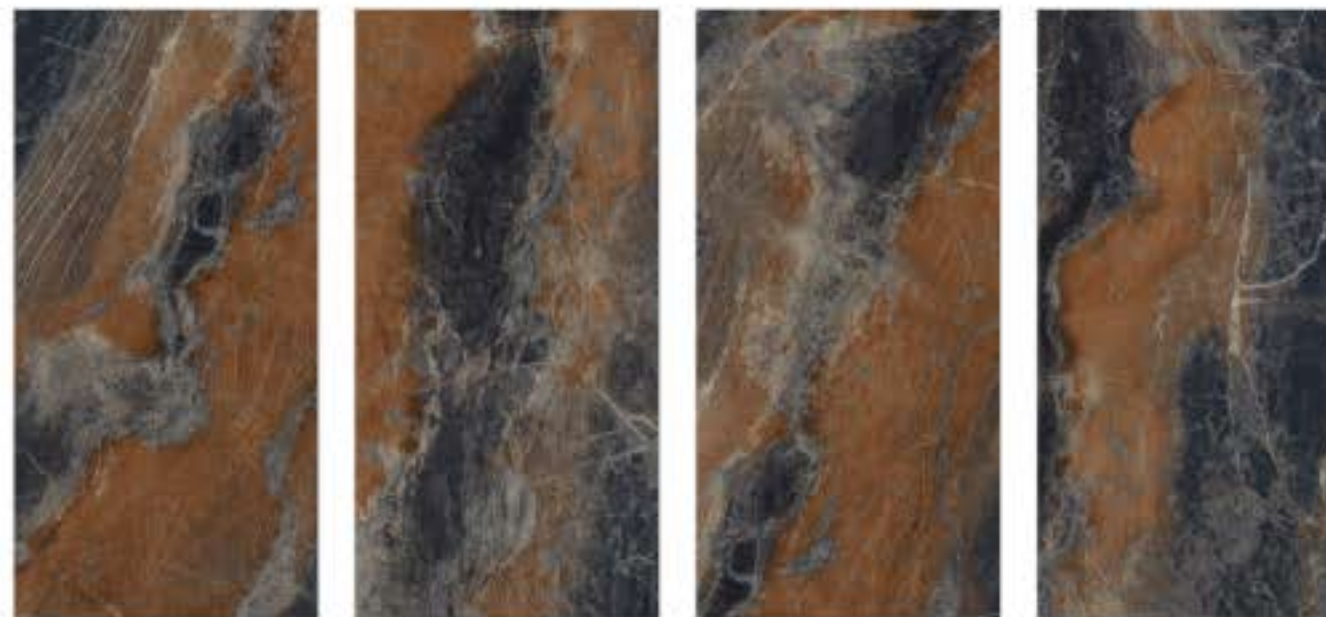

* RAINBOW BROWN

RANDOM - 4