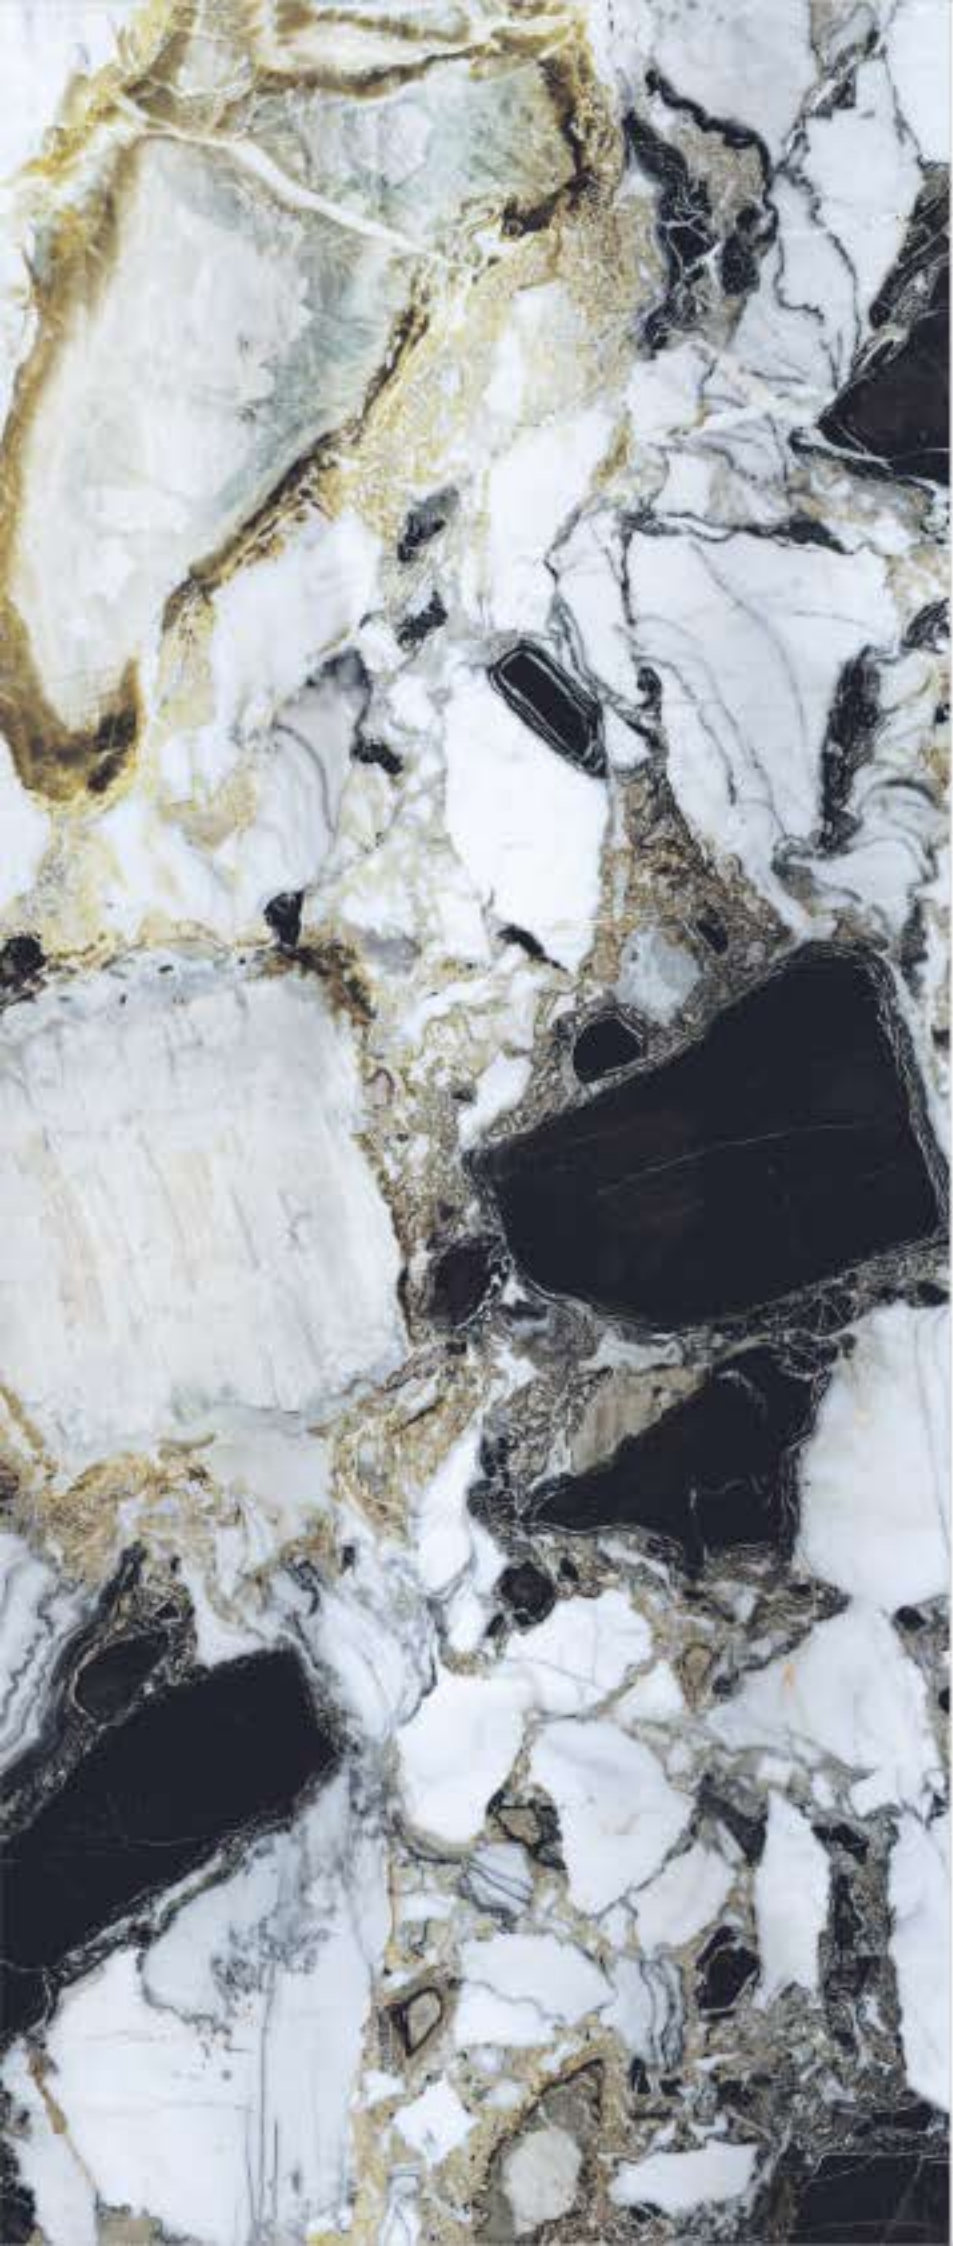

RANDOM - 4

STOINIS NATURAL & BLUE

SIZE
600X1200MM

AVAILABLE FINISH
HIGH GLOSSY

RIVER CEDAR

RANDOM - 4

RIVER NATURAL

RANDOM - 4