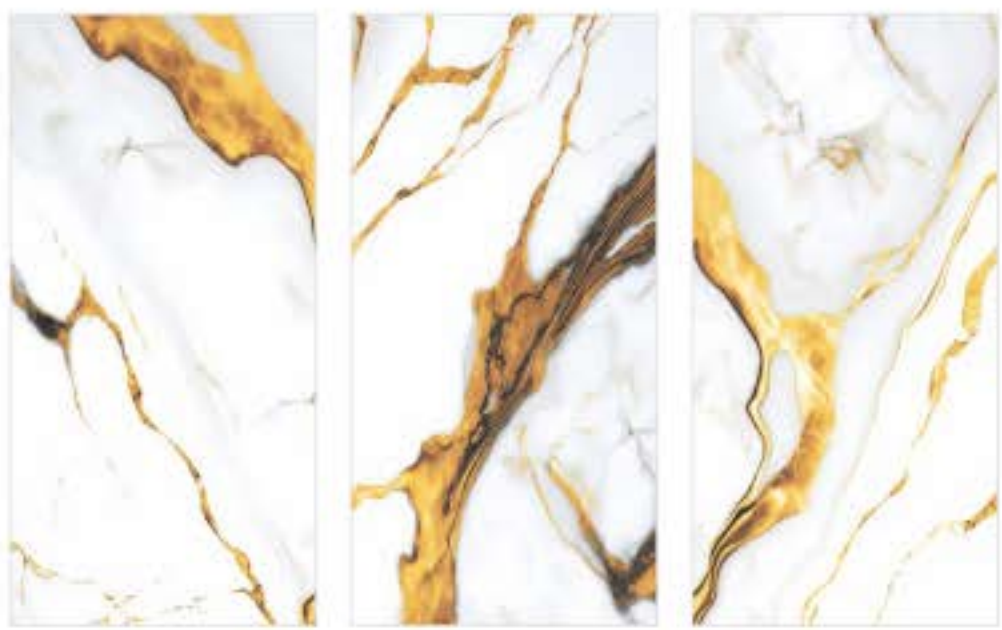

SIZE
600X1200MM

AVAILABLE FINISH
HIGH GLOSSY

ALMORE WHITE

RANDOM - 3