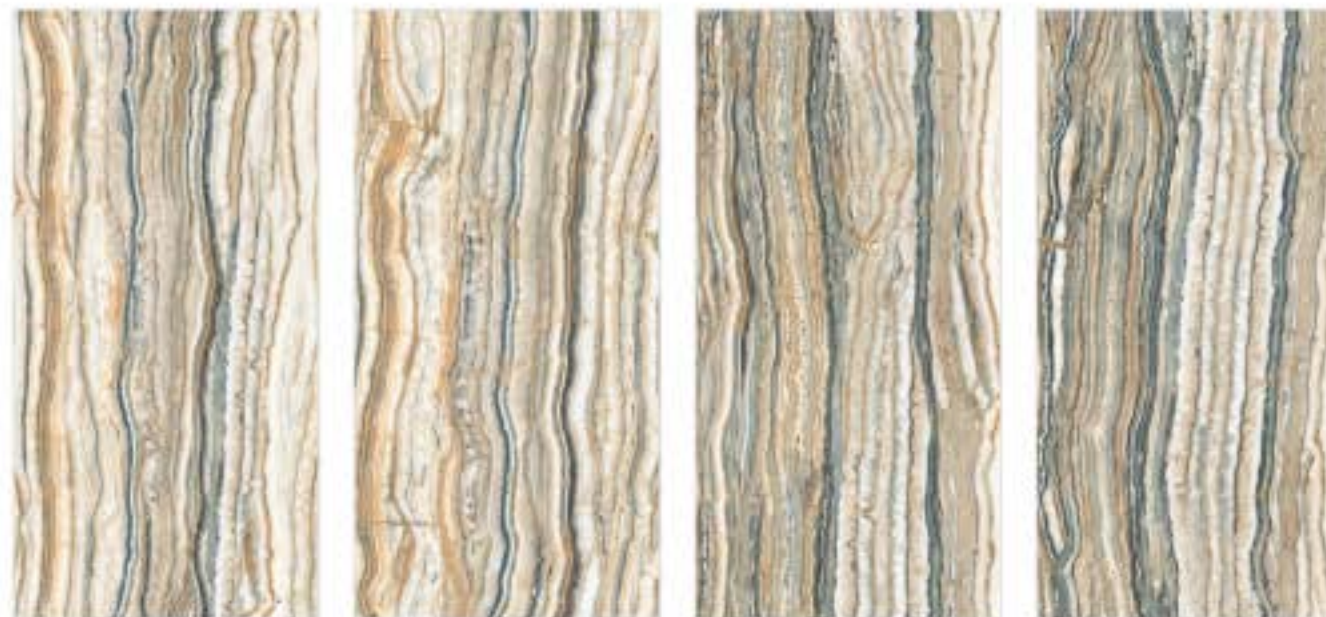

RANDOM - 3

LUX GREEN

RANDOM - 3

SIZE
600X1200MM

AVAILABLE FINISH
HIGH GLOSSY

ONICE GRIGIO

RANDOM - 4

VERDE ANTIGUA