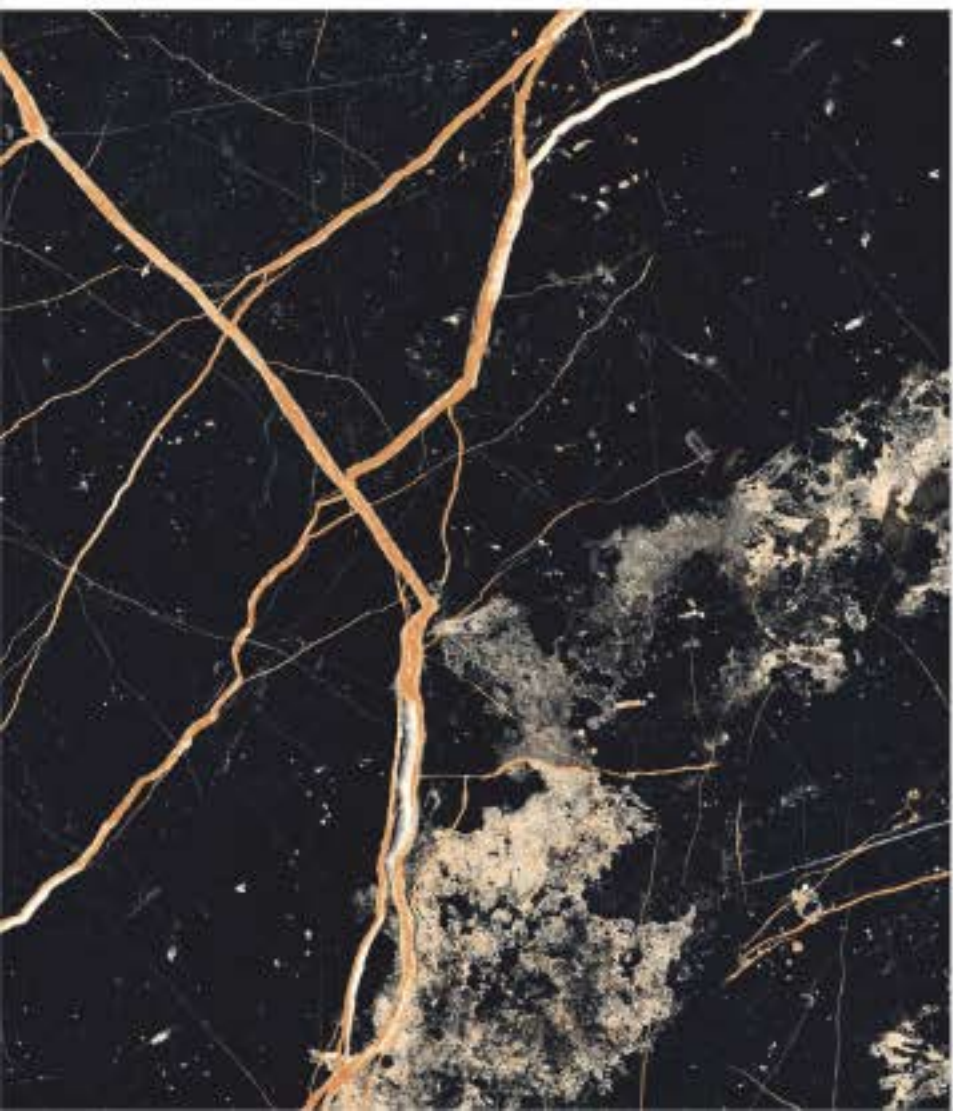

* LUCIDO BLACK

RANDOM - 3