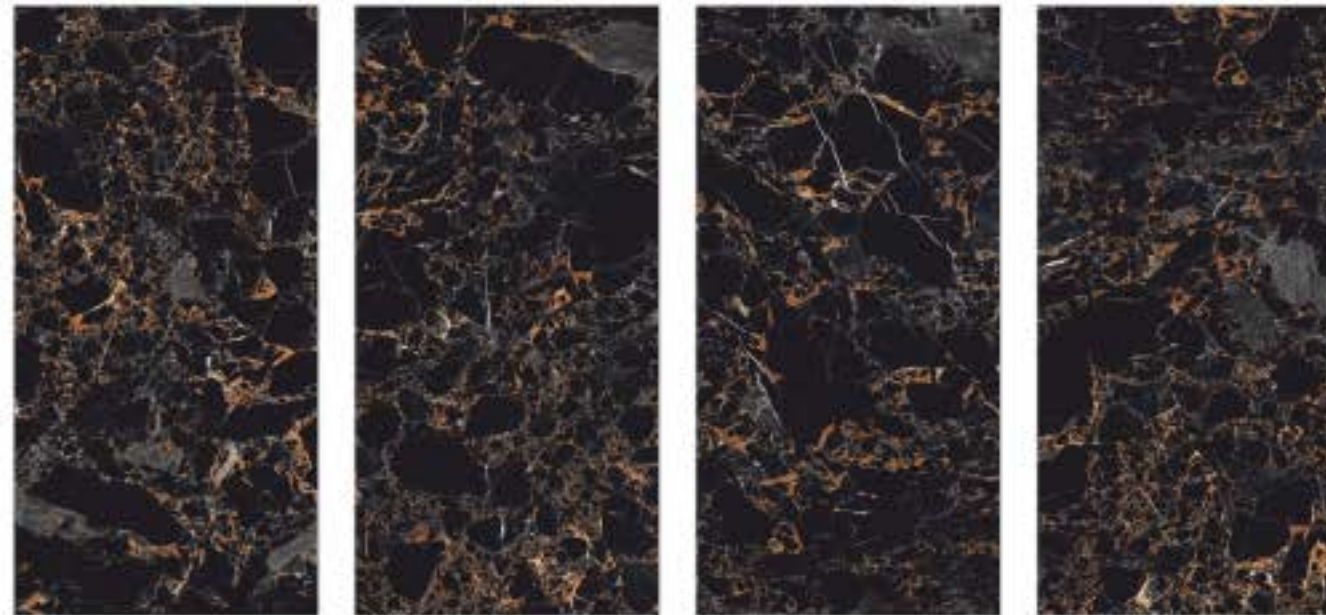

* THUNDER BLACK

RANDOM - 5