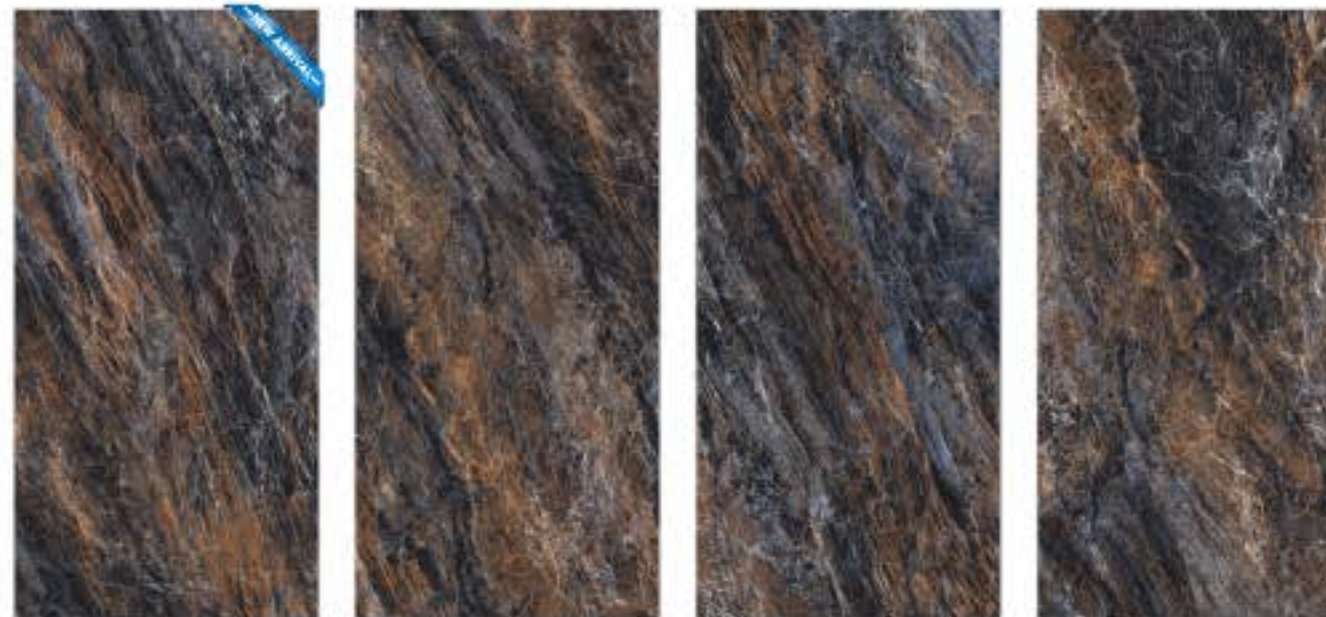

* CAVIER NERO

RANDOM - 4

360°