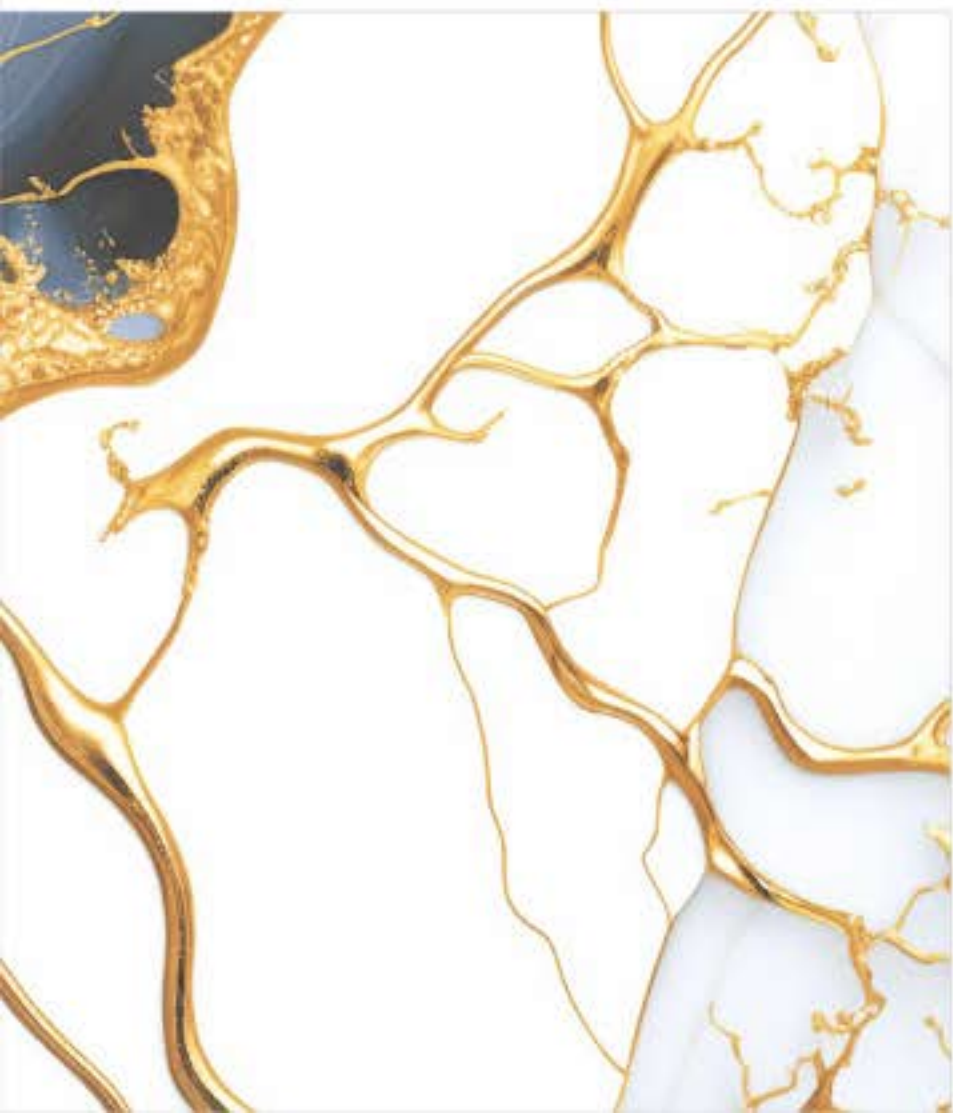

GLEAM WHITE

RANDOM - 4

GLEAM WHITE

SIZE
600X1200MM

AVAILABLE FINISH
HIGH GLOSSY

GLITTER WHITE

RANDOM - 4

JASTO AZUL