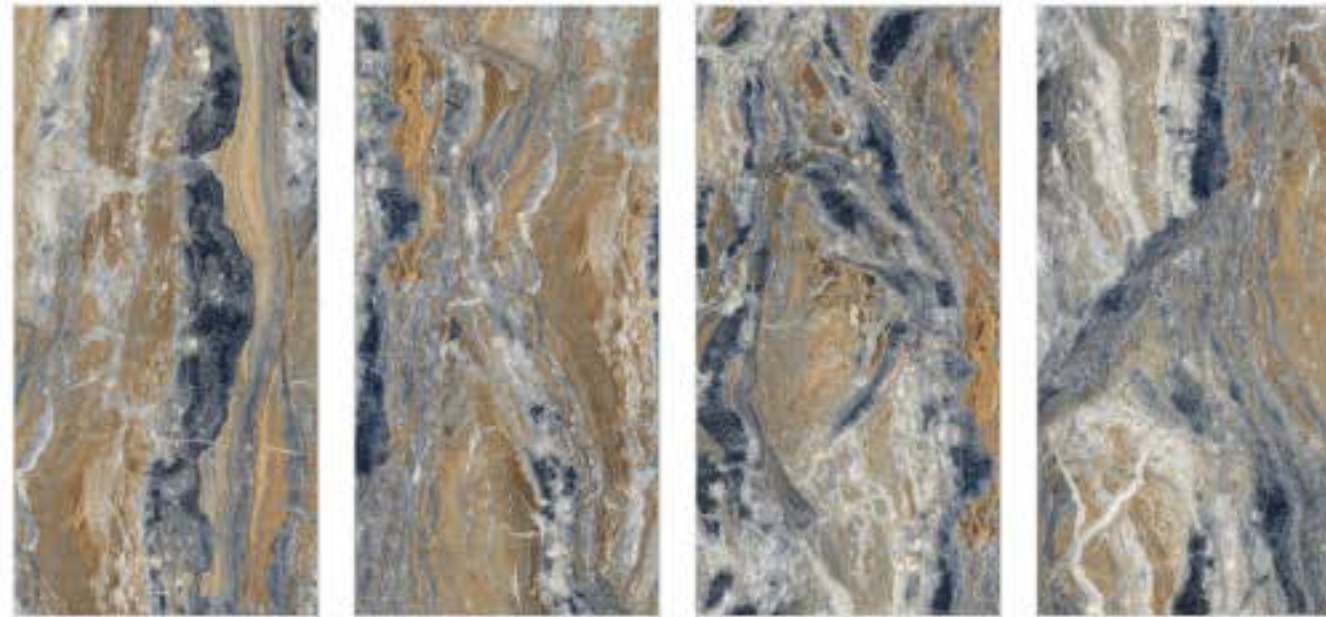

OPERA AZUL

RANDOM - 4