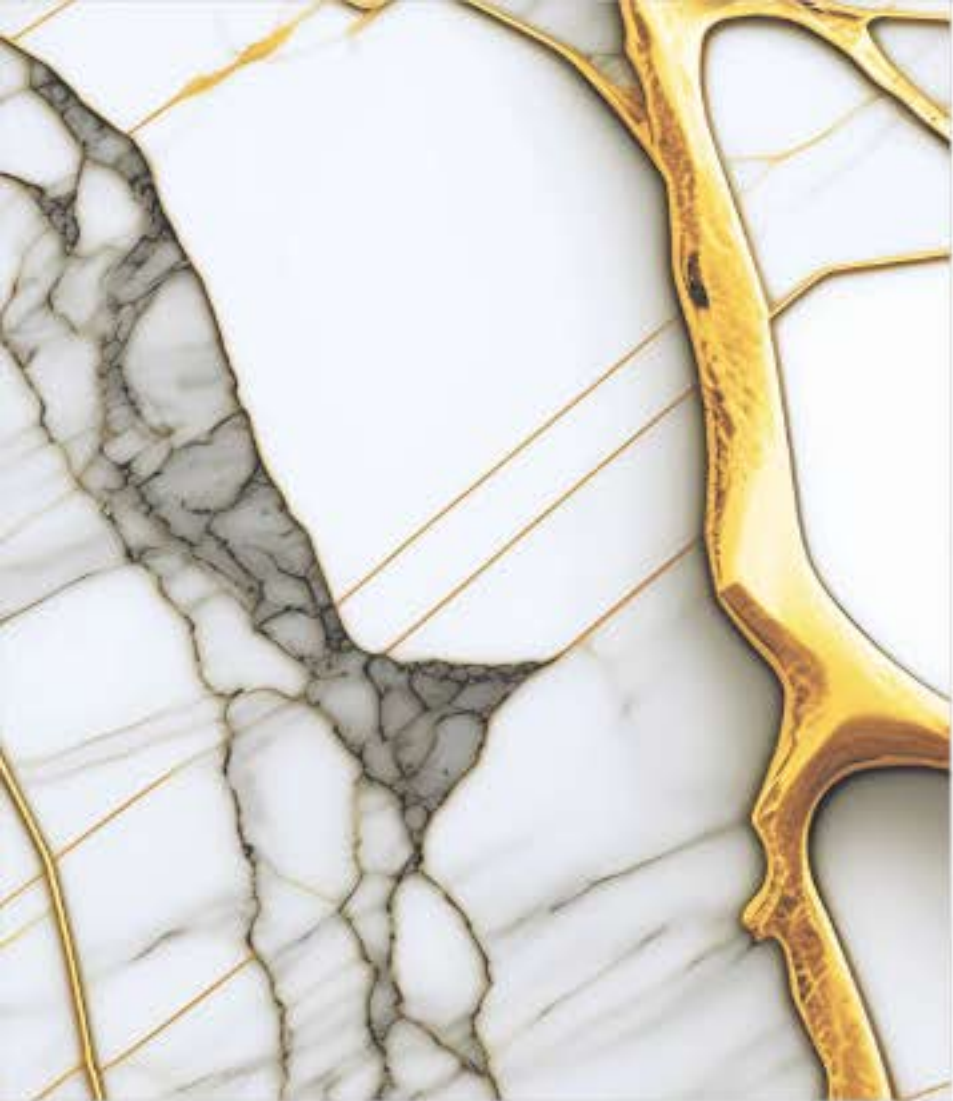

SIZE
600X1200MM

AVAILABLE FINISH
HIGH GLOSSY