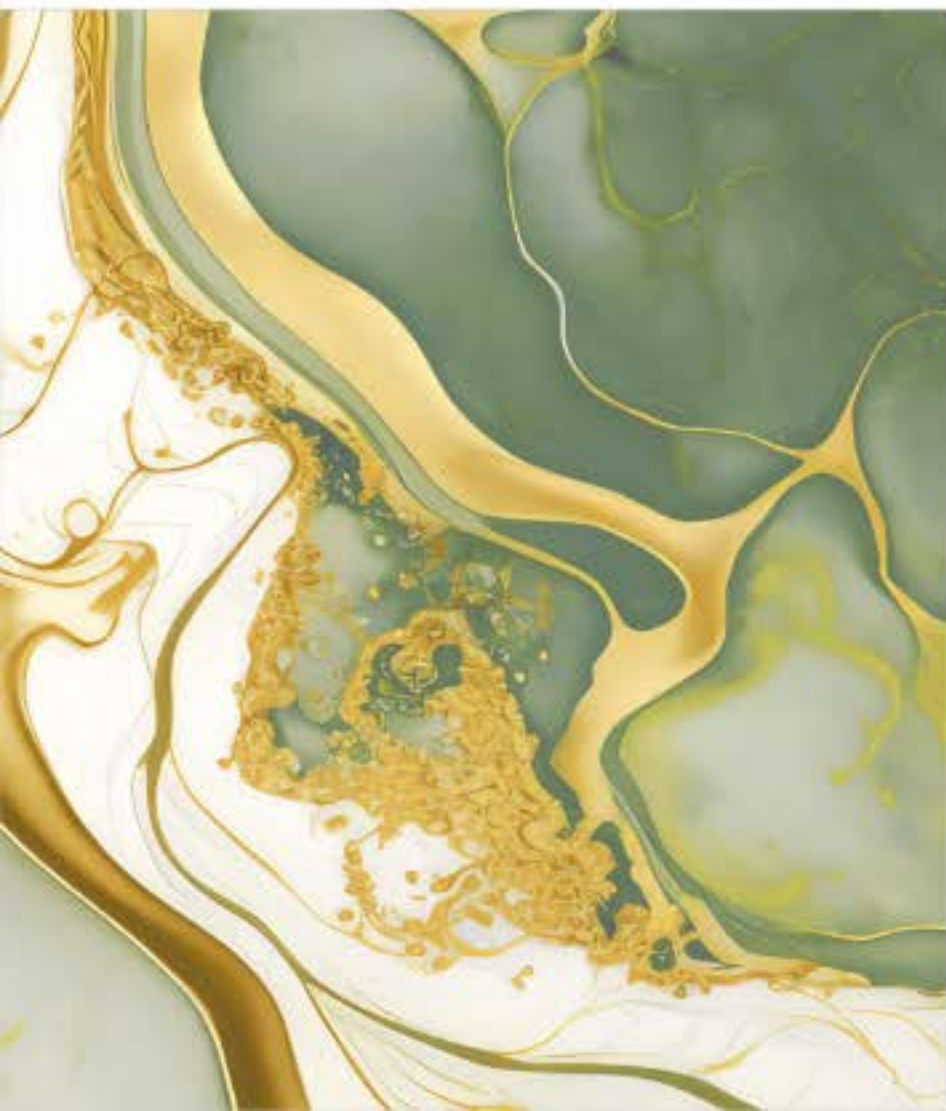

CANVAS MINT

RANDOM - 4