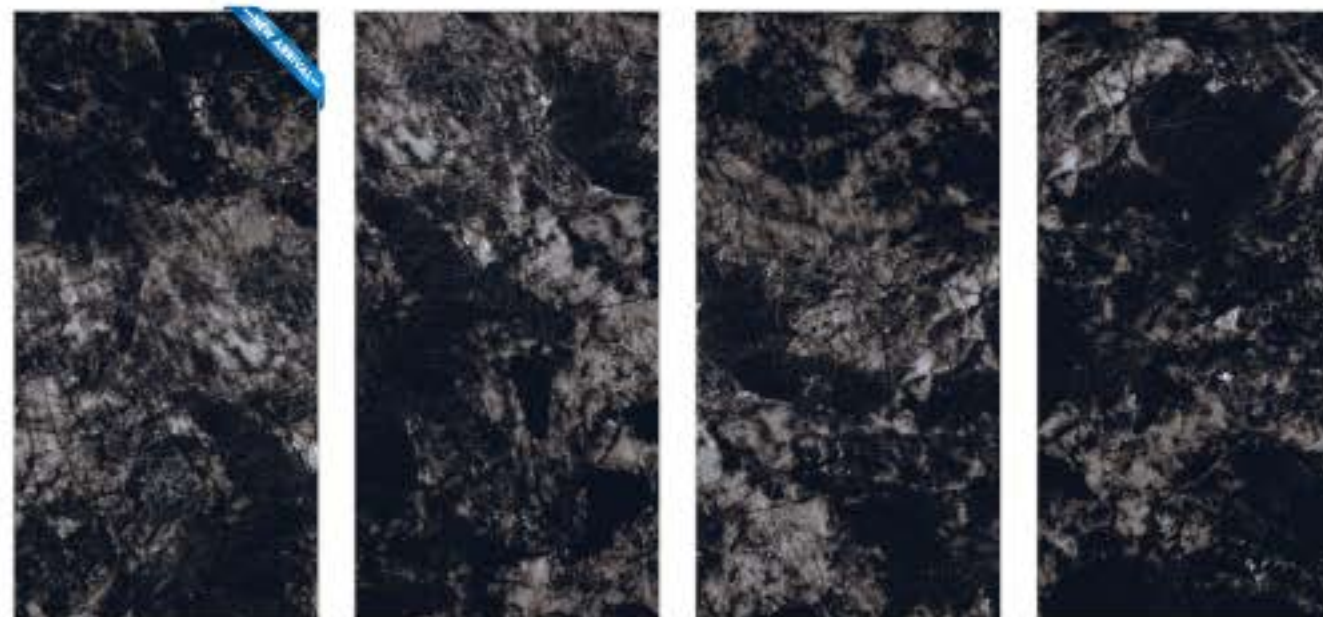

* Dark Highglossy

SIZE
600X1200MM

AVAILABLE FINISH
HIGH GLOSSY

* VERONA BLACK

RANDOM - 4

* VOLGA DARK

RANDOM - 5

* Dark Highglossy