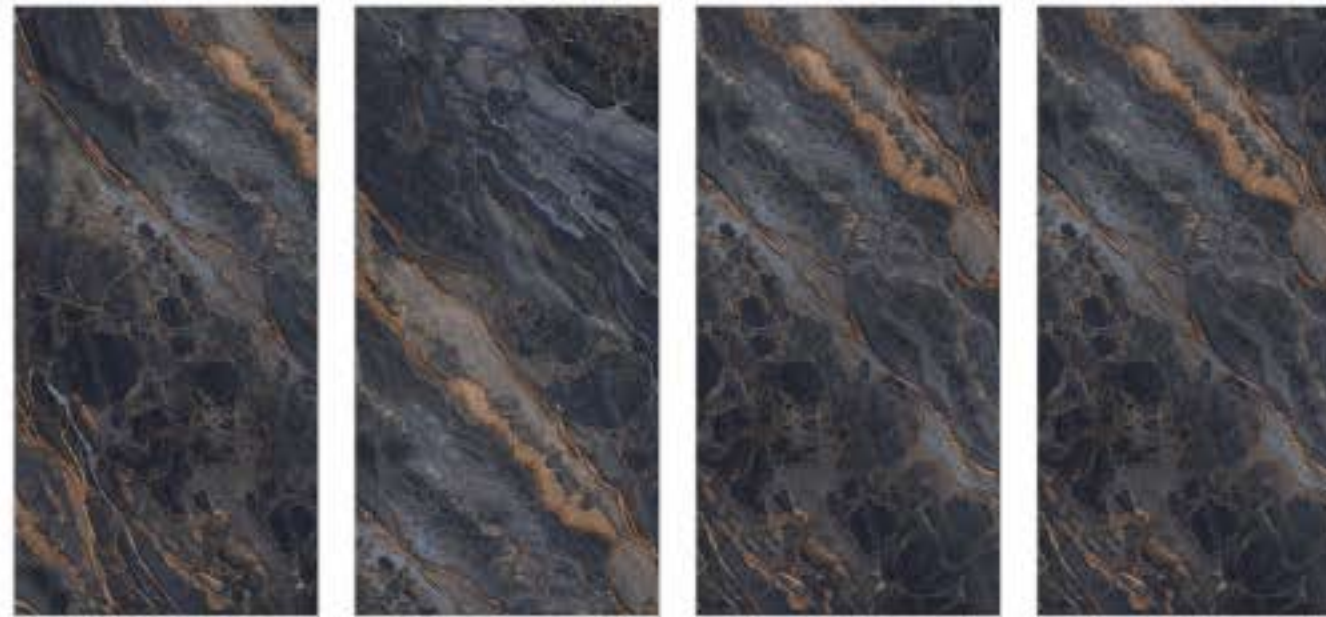

* MONET BLACK

RANDOM - 4