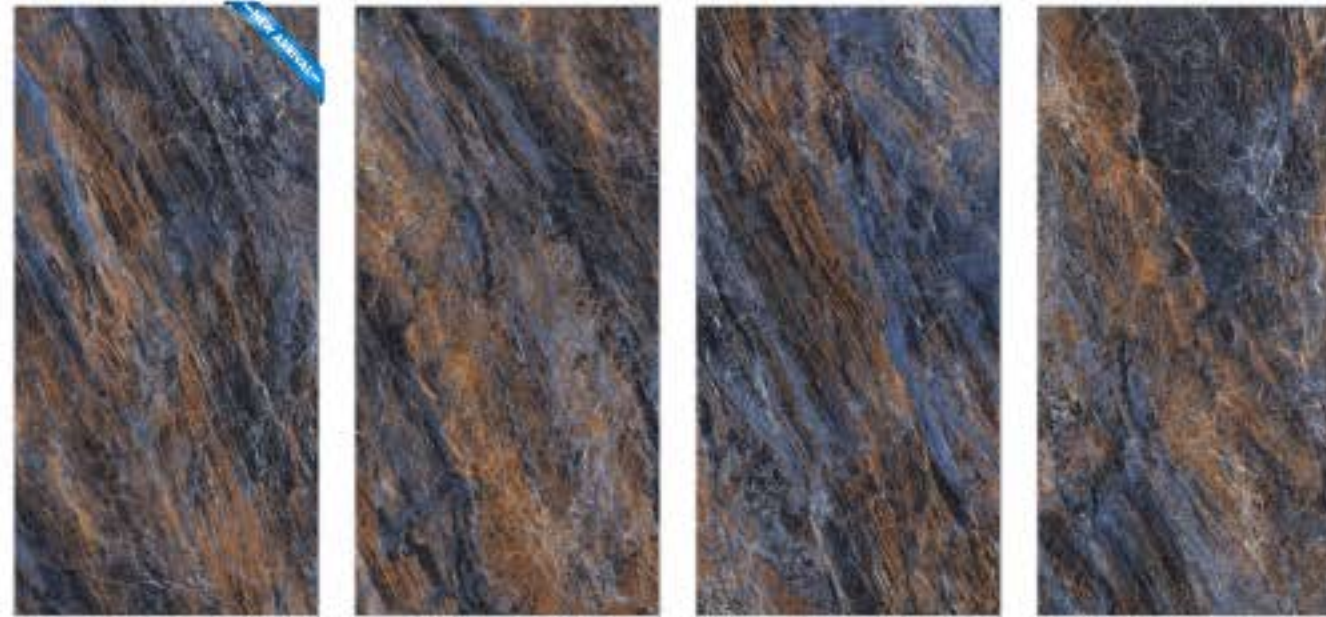

* CAVIER AZUL

RANDOM - 4