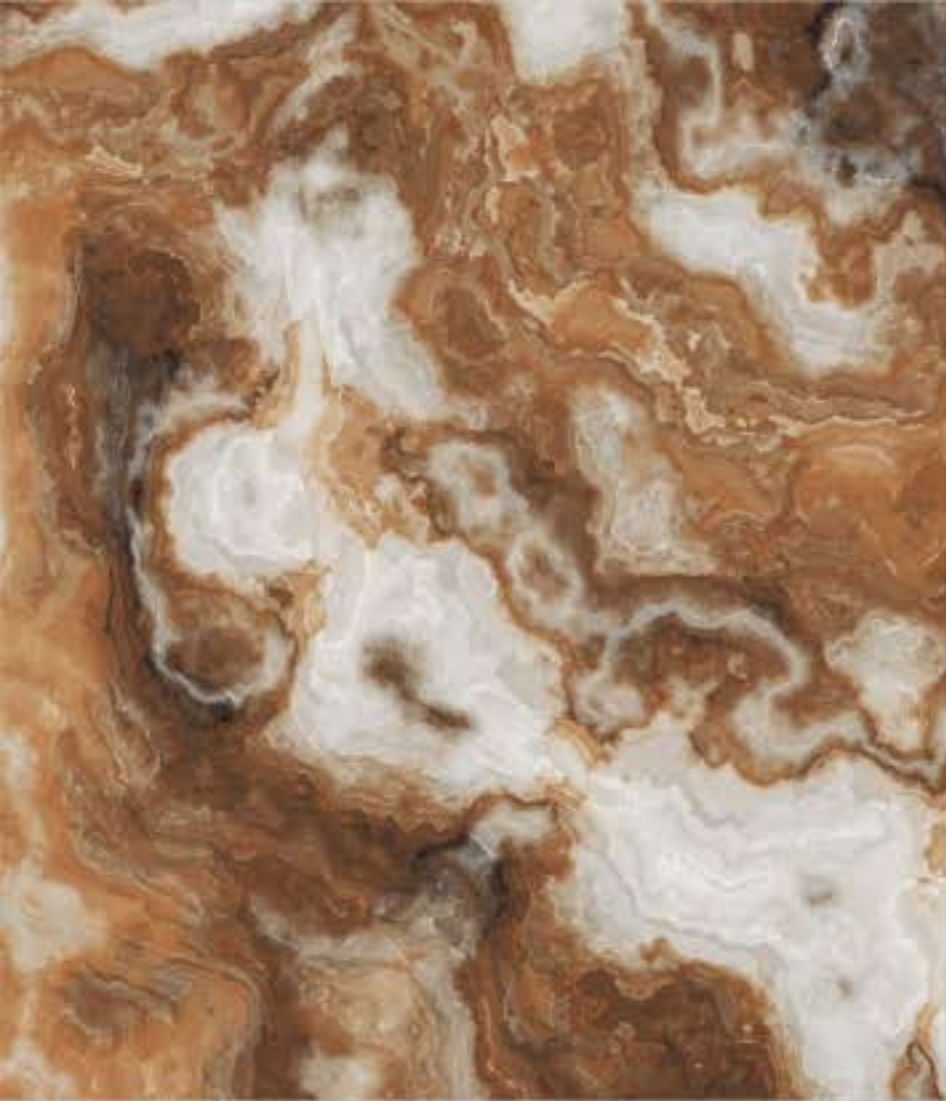

SIZE
600X1200MM

AVAILABLE FINISH
HIGH GLOSSY