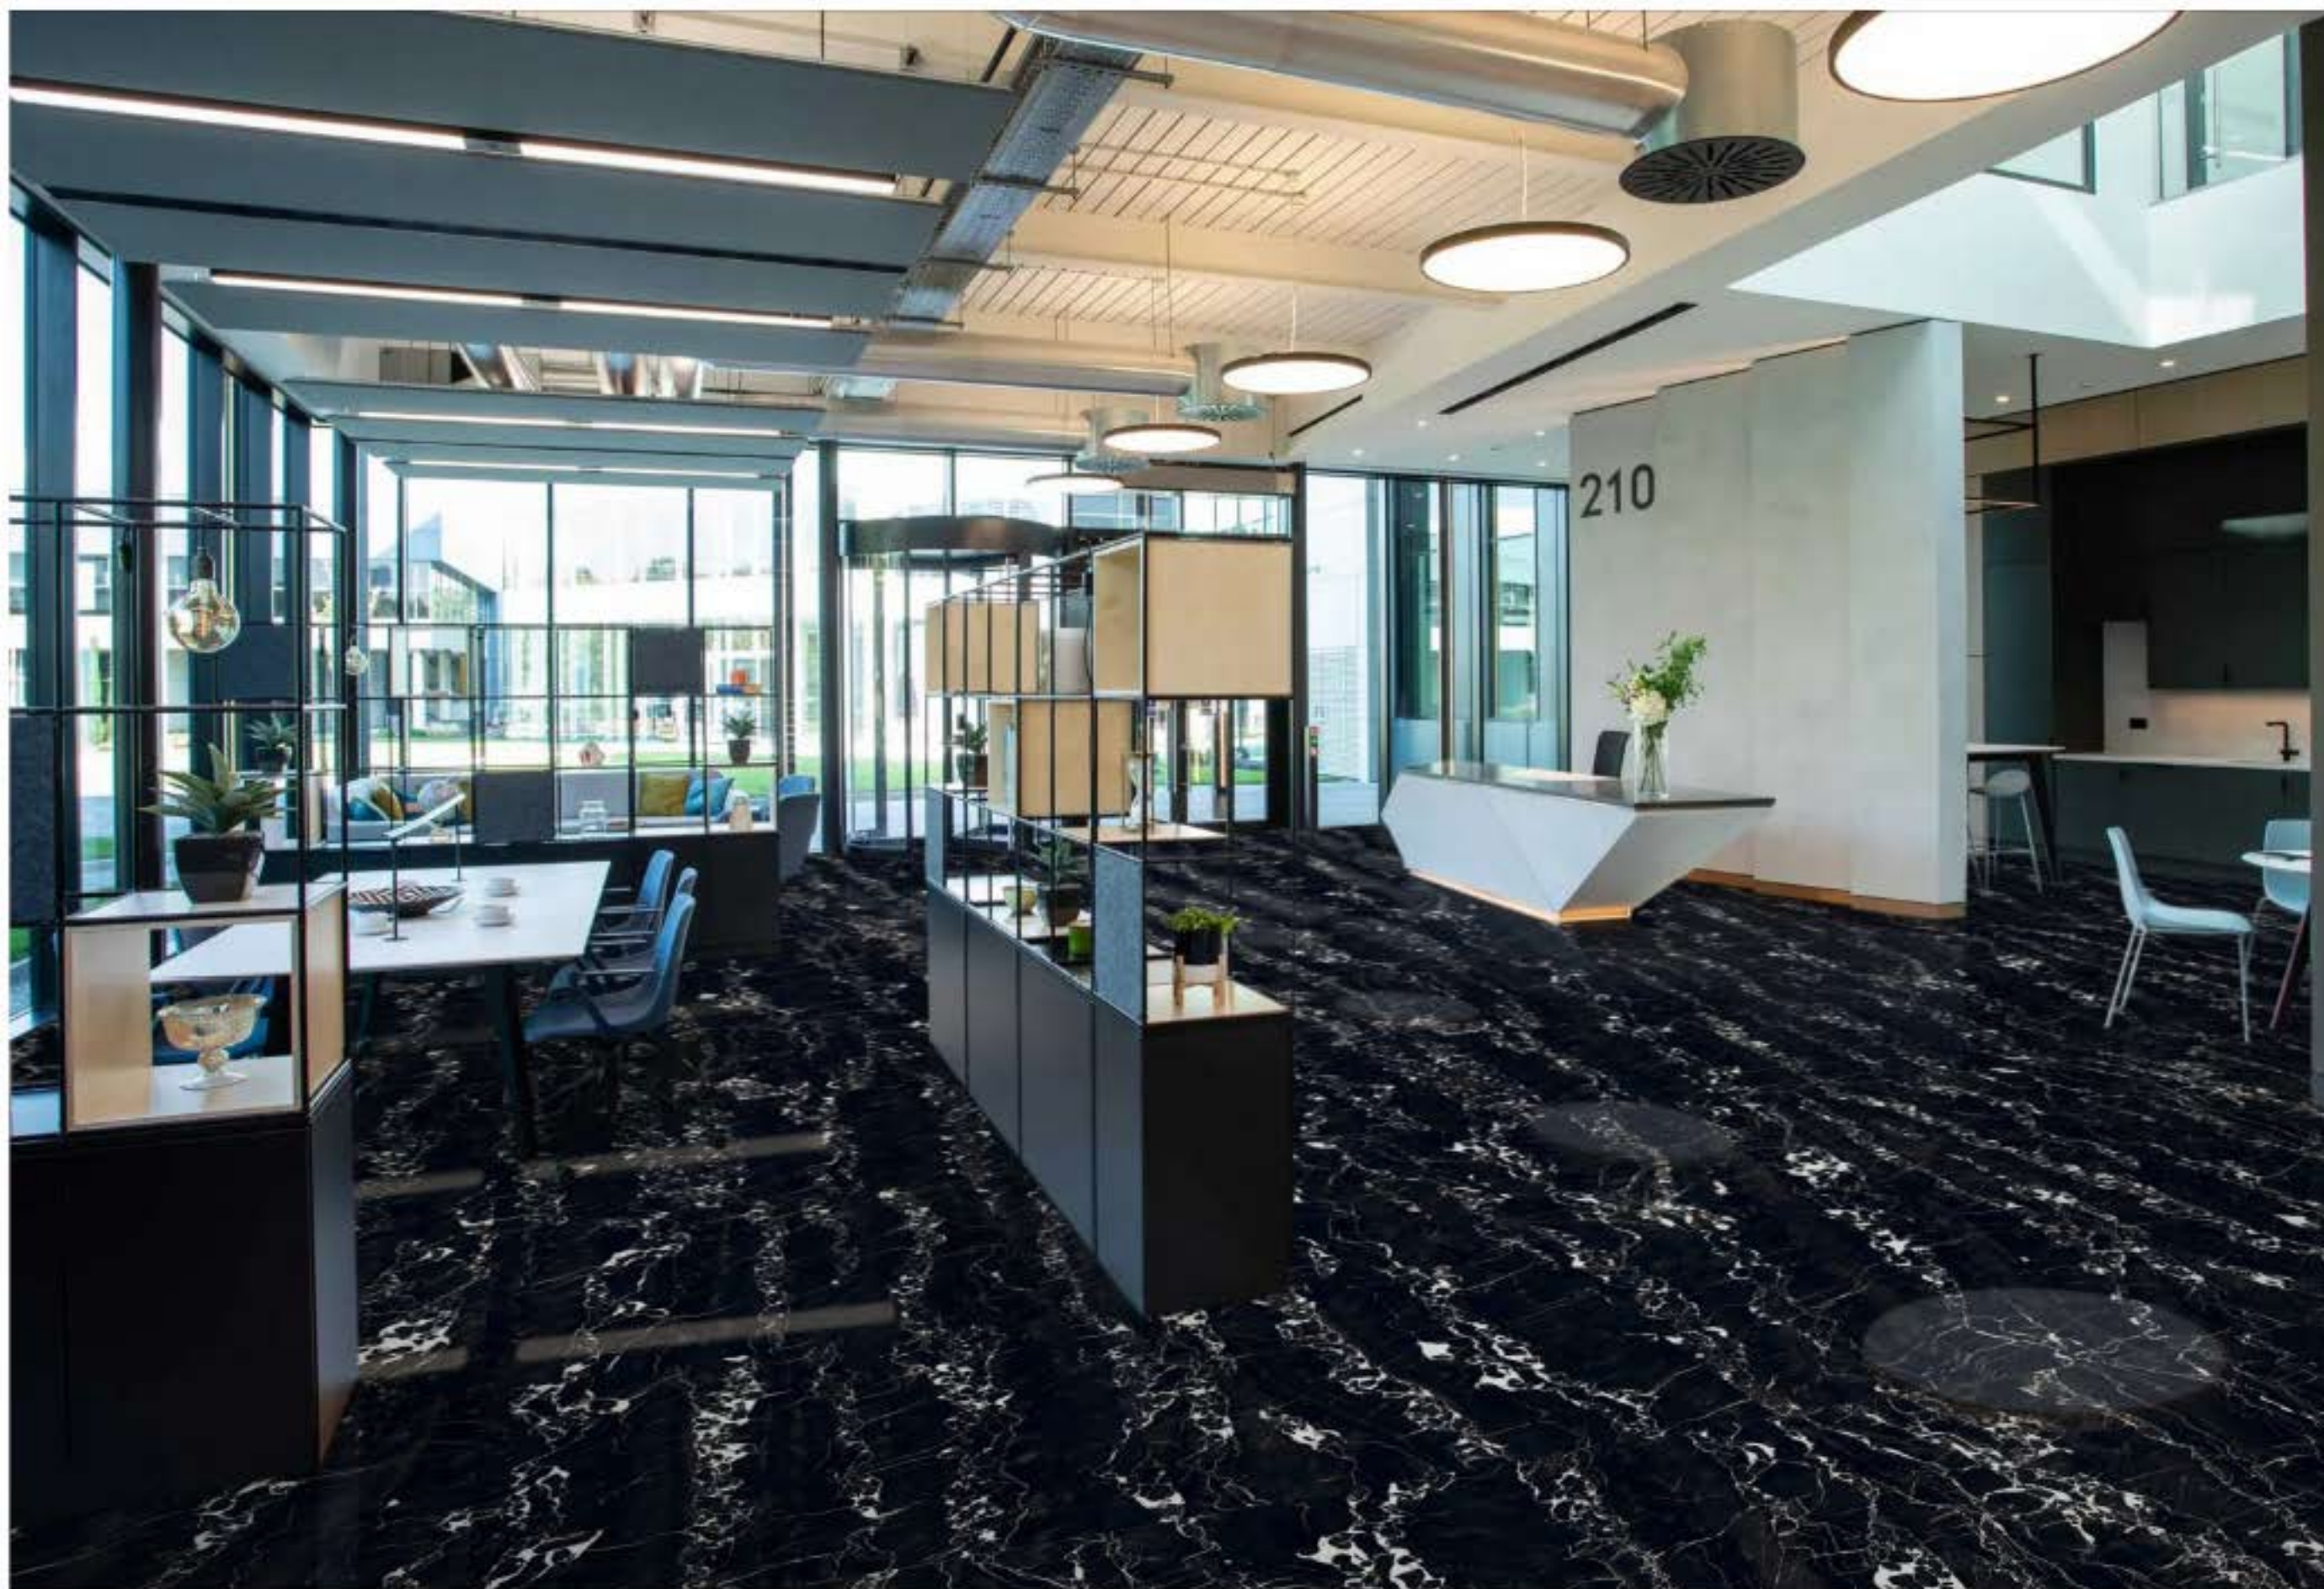

* Dark Highglossy

SAVINO NERO

SIZE
600X1200MM

AVAILABLE FINISH
HIGH GLOSSY

* SMOKE NEGRO

RANDOM - 3

* SONATA BLUE

RANDOM - 4