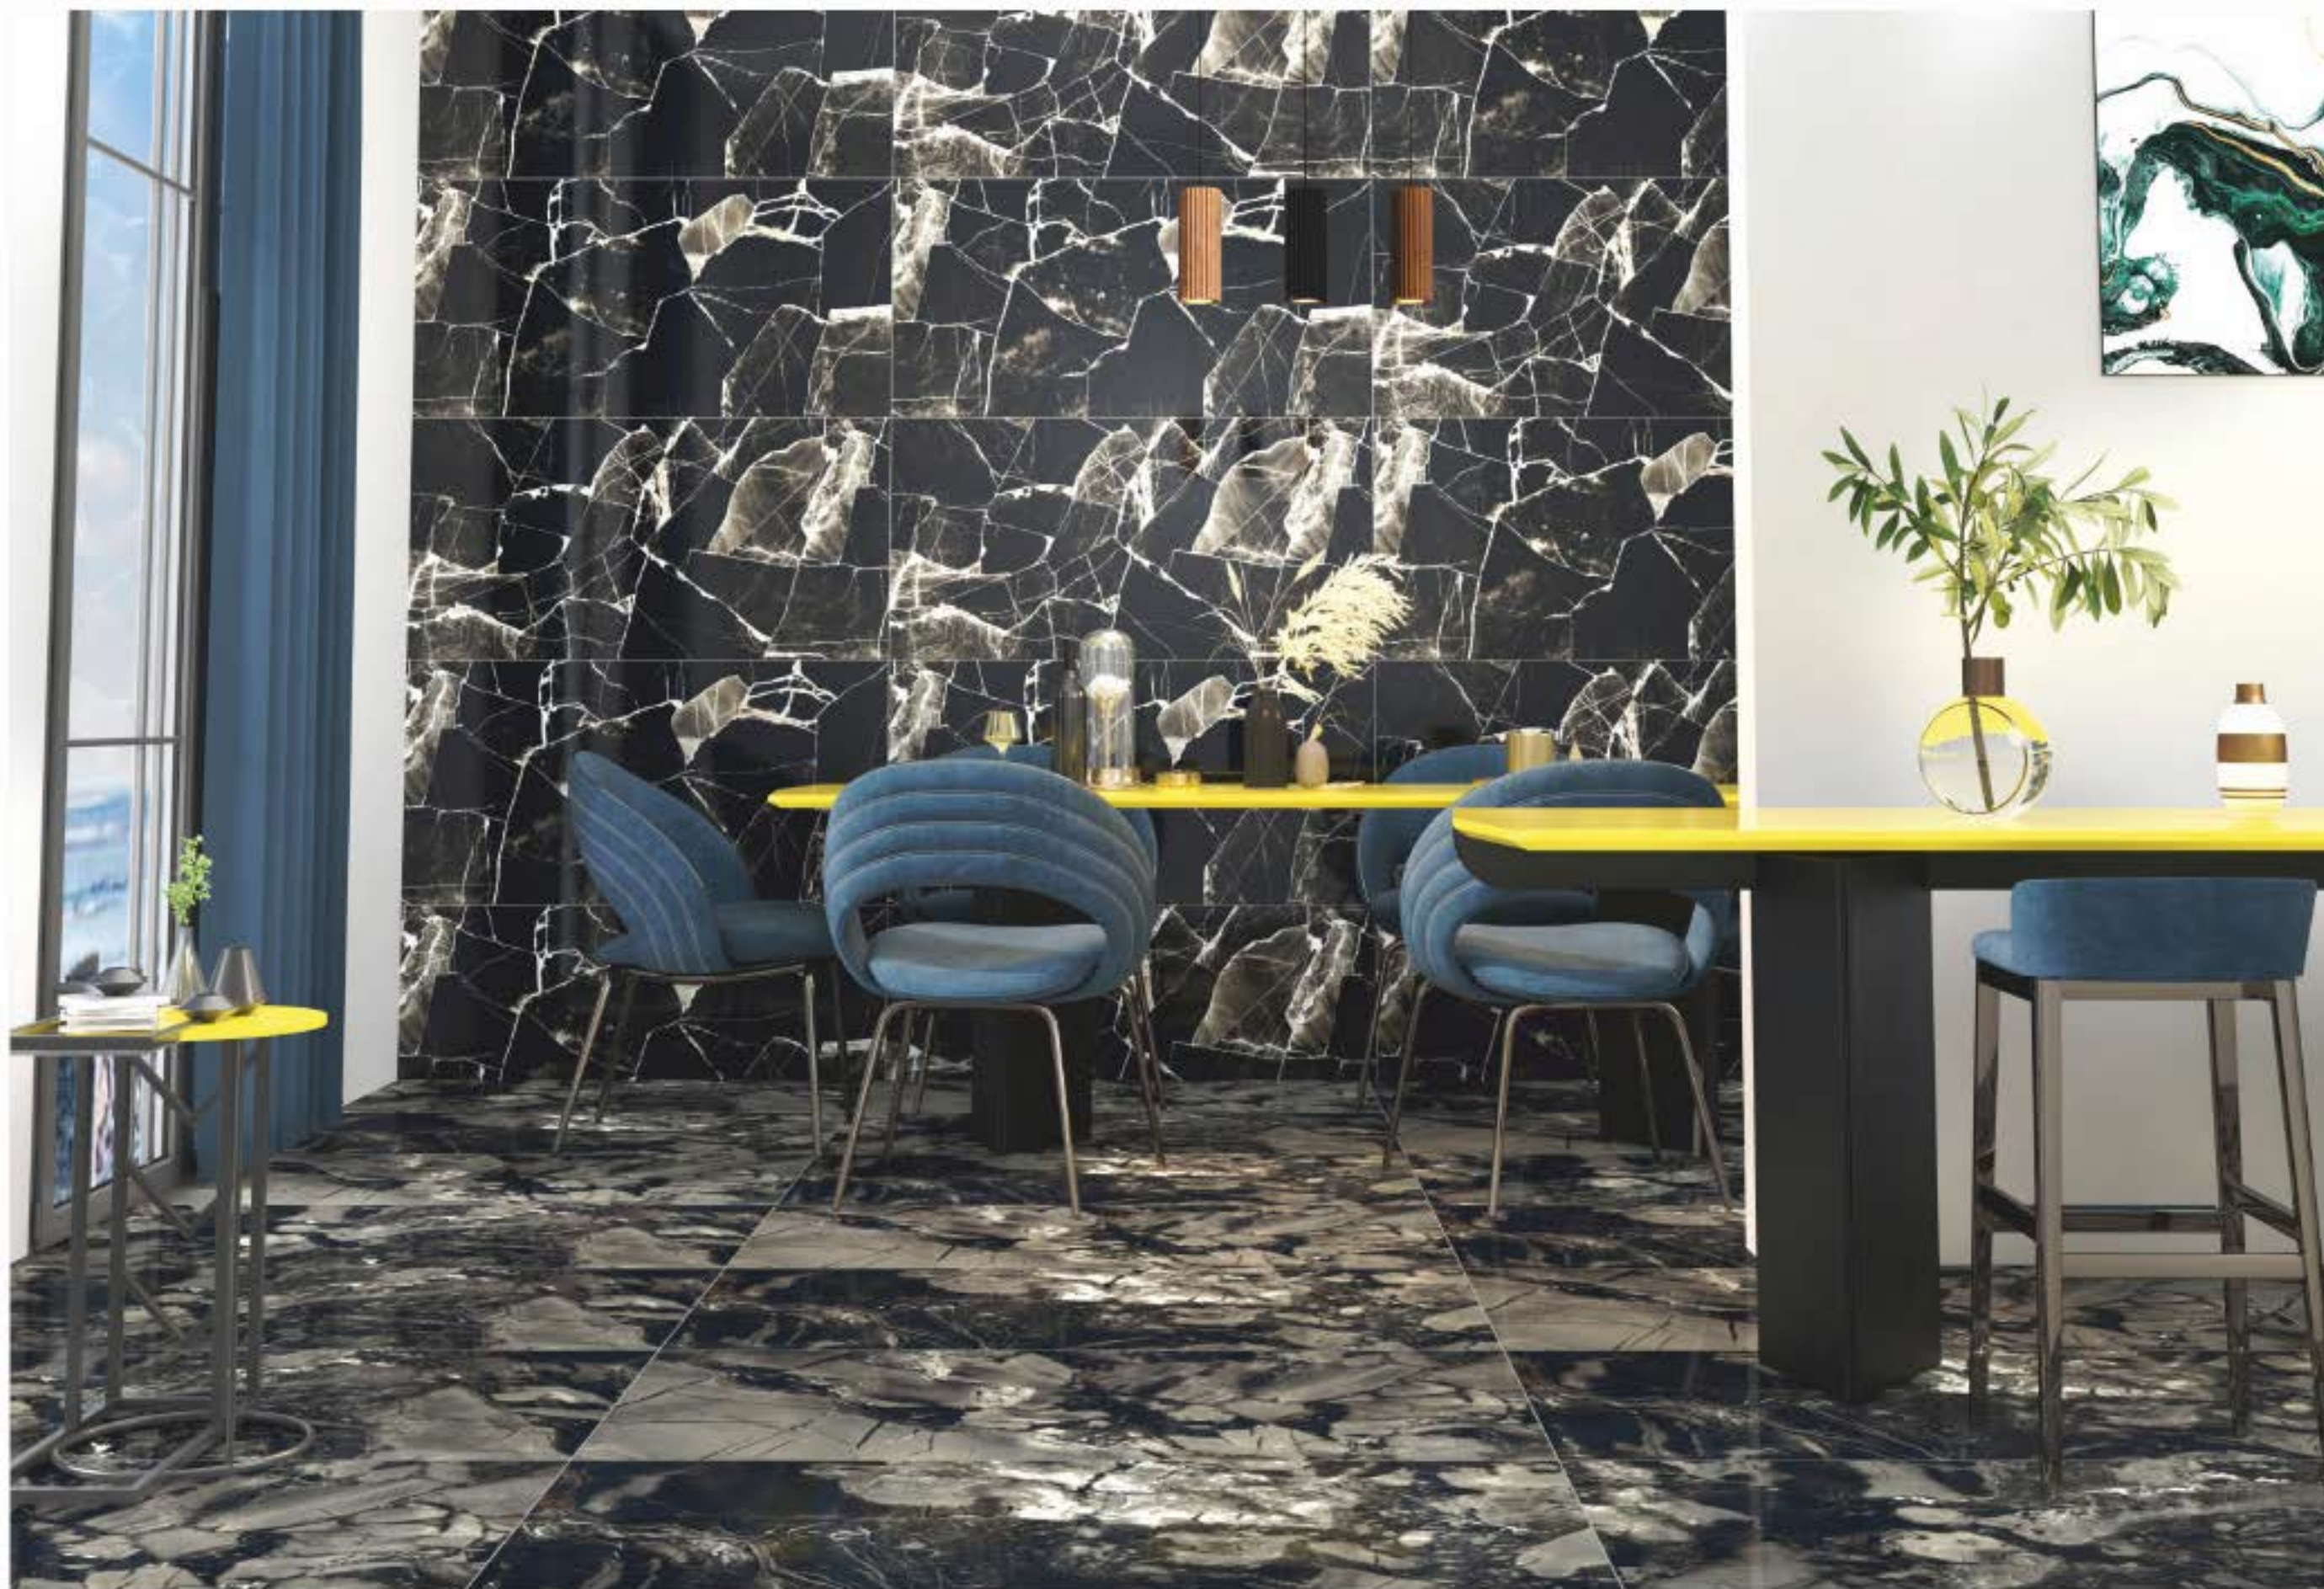

QUARTZ BLACK & BLACK ONYX