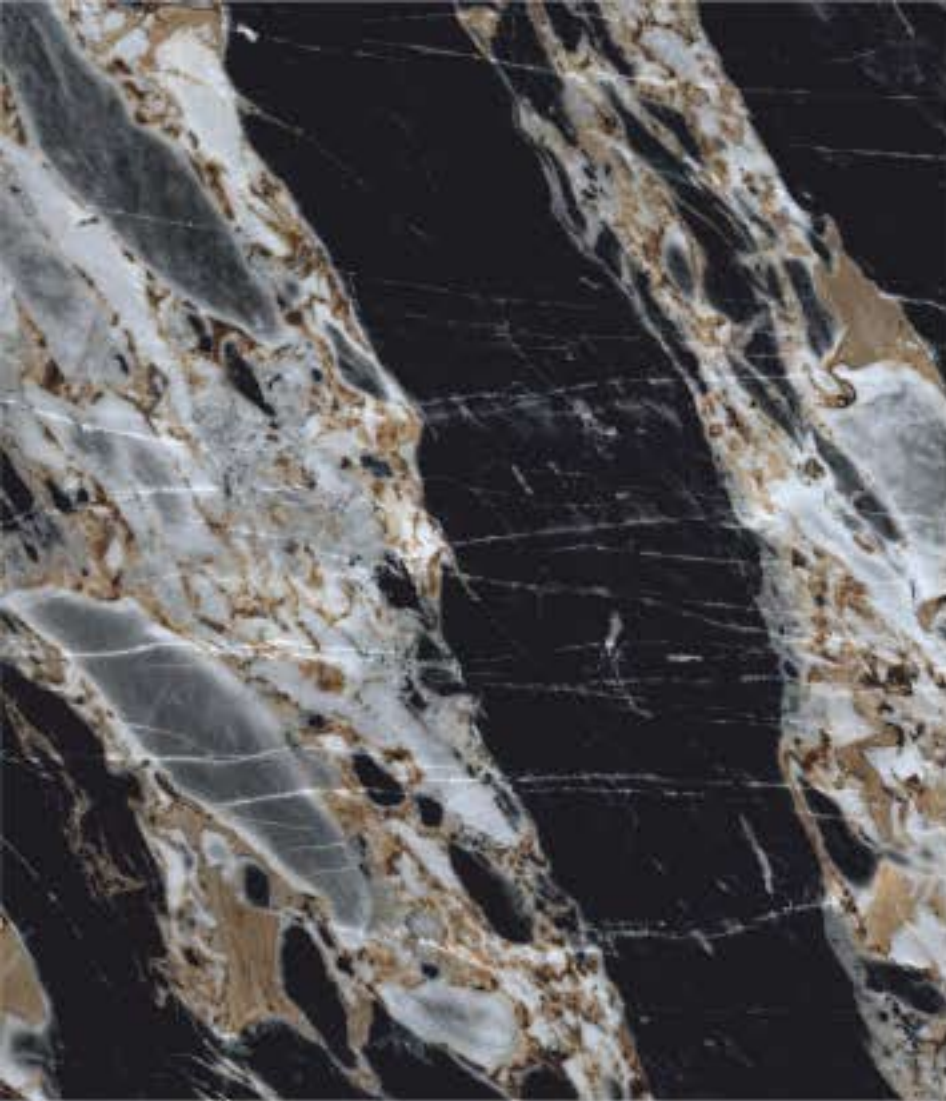

SIZE
600X1200MM

AVAILABLE FINISH
HIGH GLOSSY