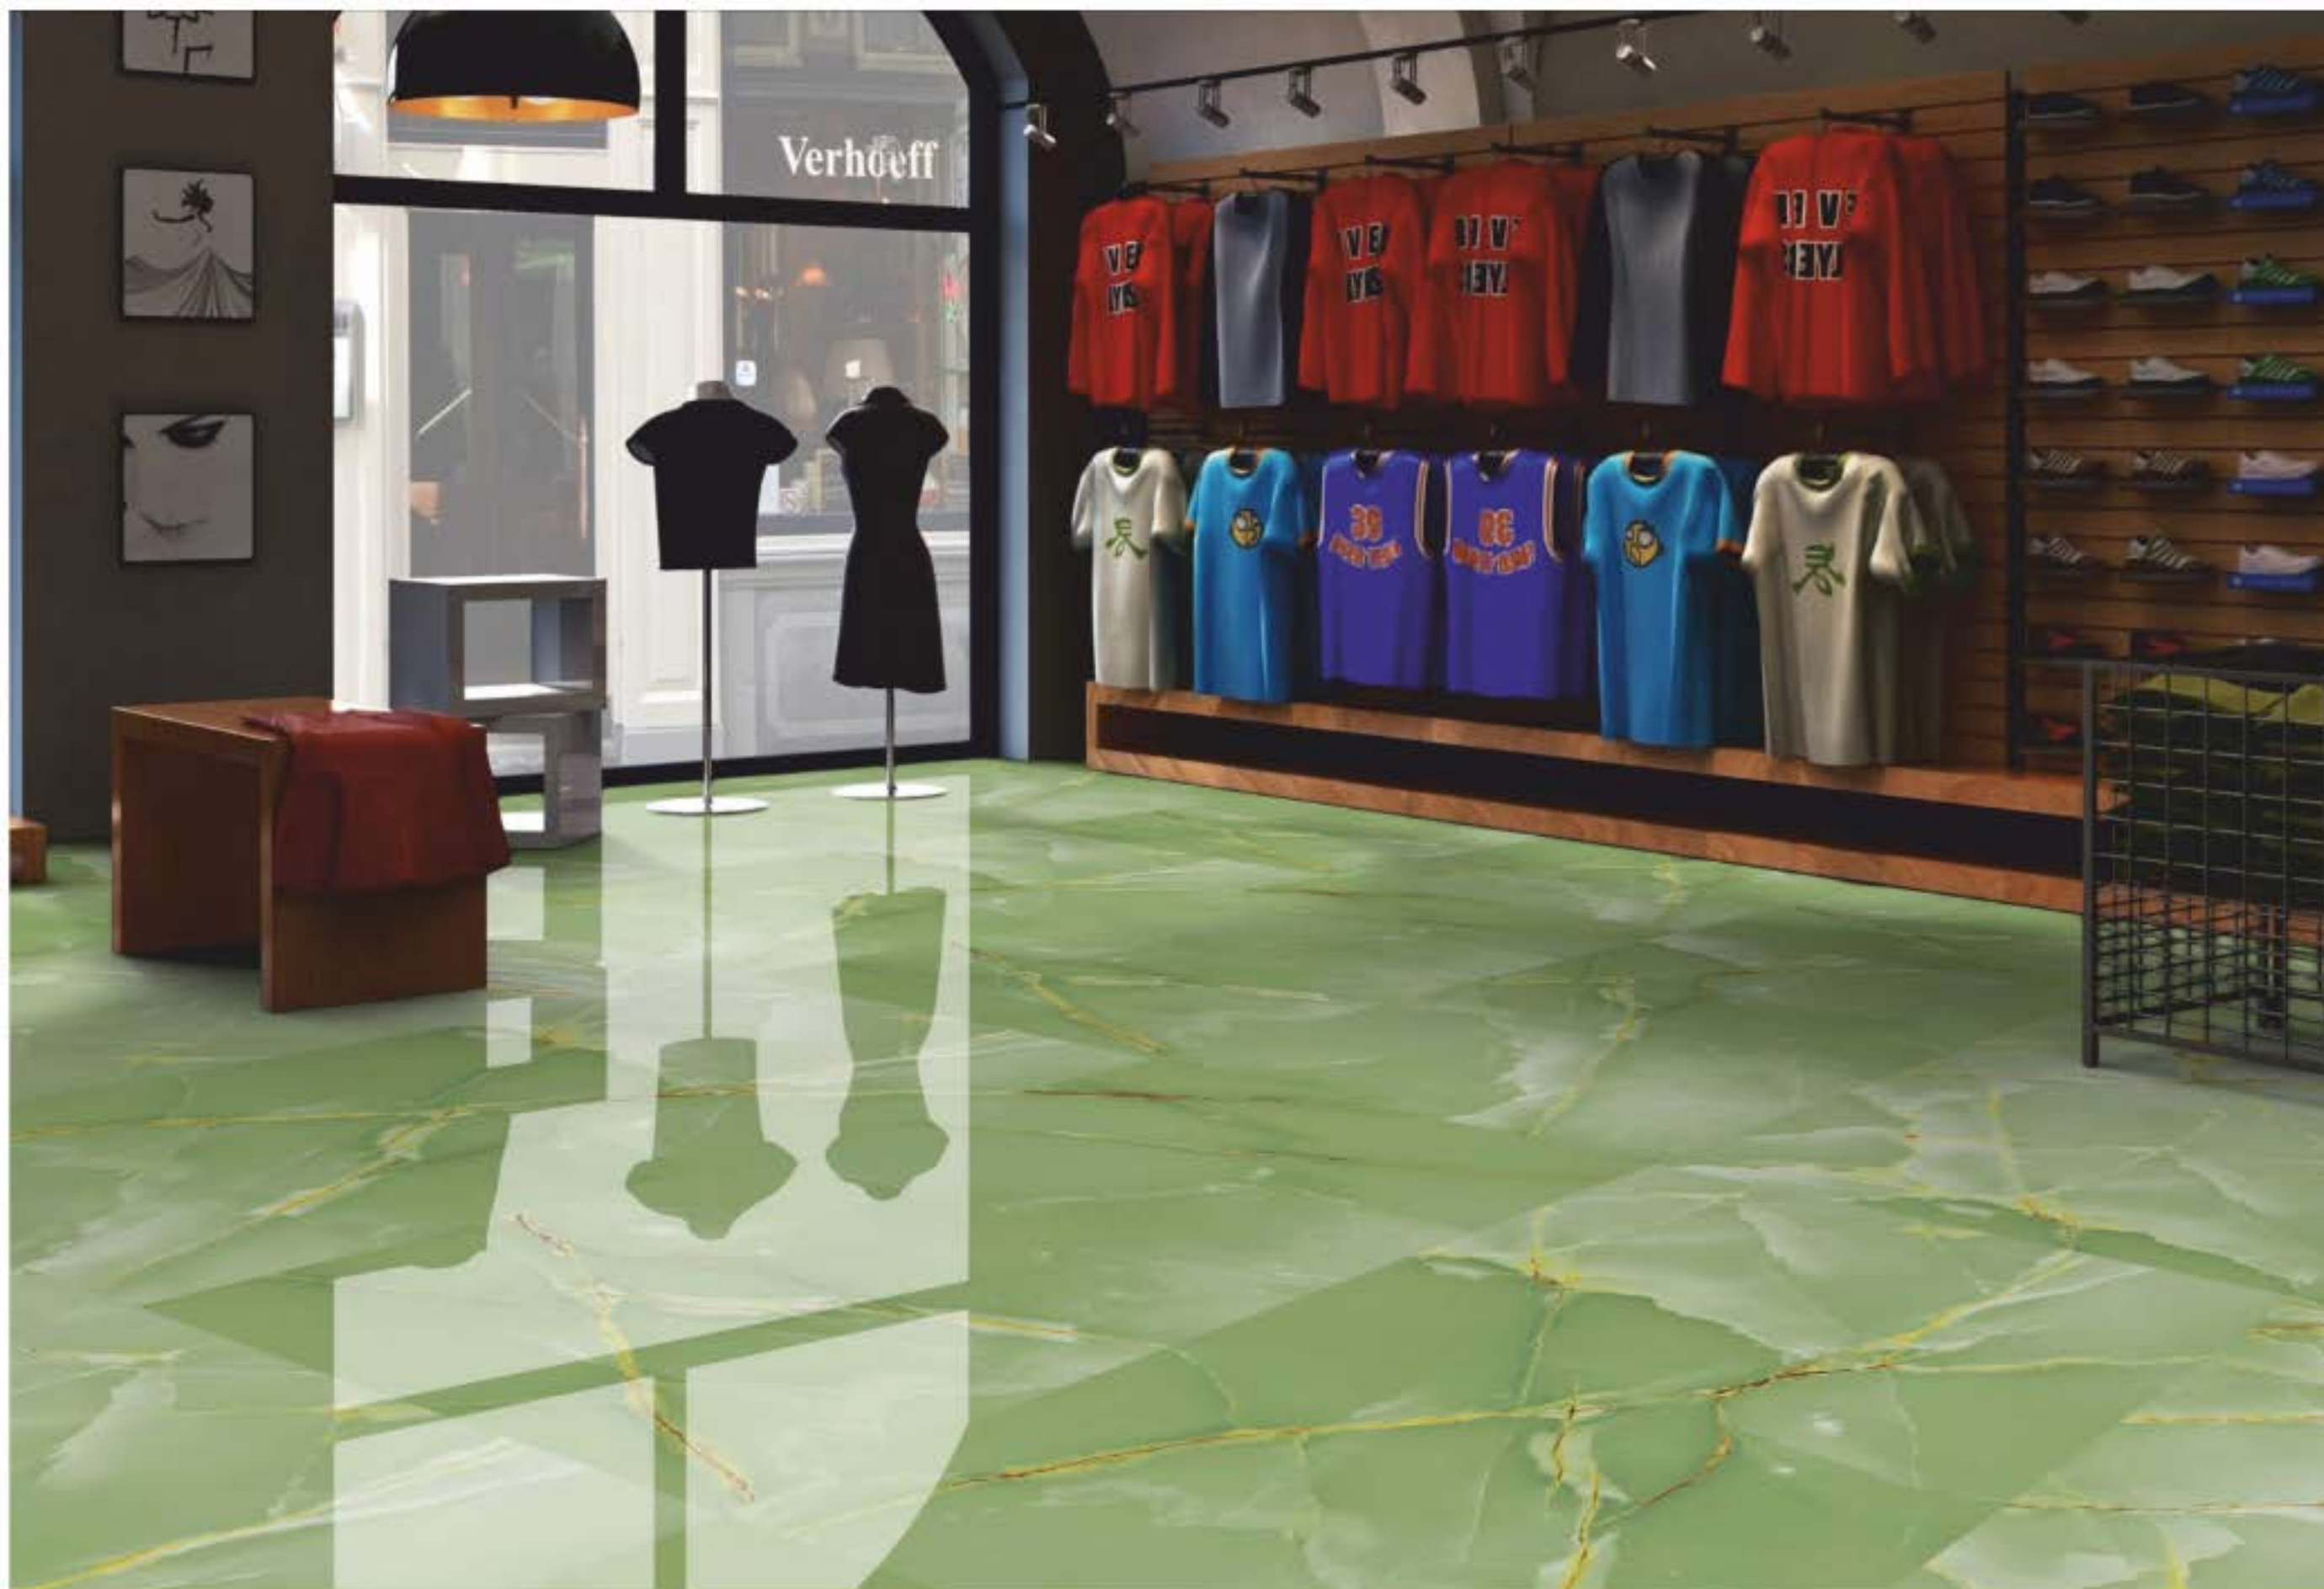

CARTER VERDE