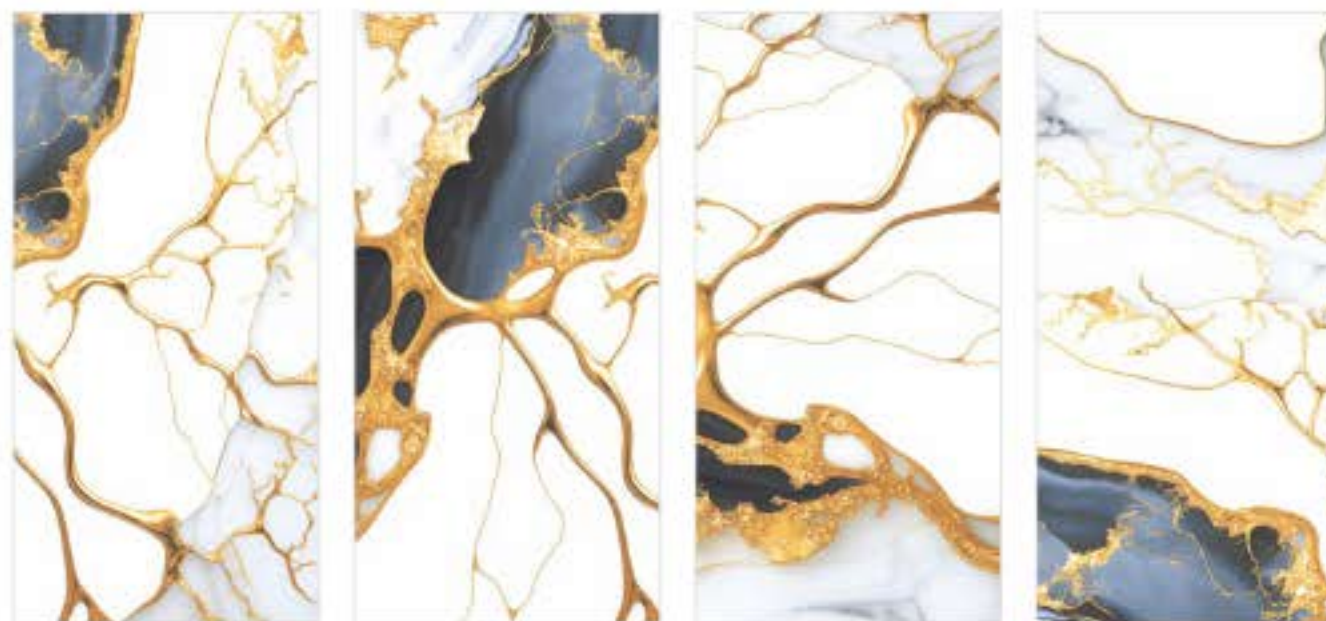

GLEAM WHITE

RANDOM - 4

GLEAM WHITE

SIZE
600X1200MM

AVAILABLE FINISH
HIGH GLOSSY

GLITTER WHITE

RANDOM - 4

JASTO AZUL