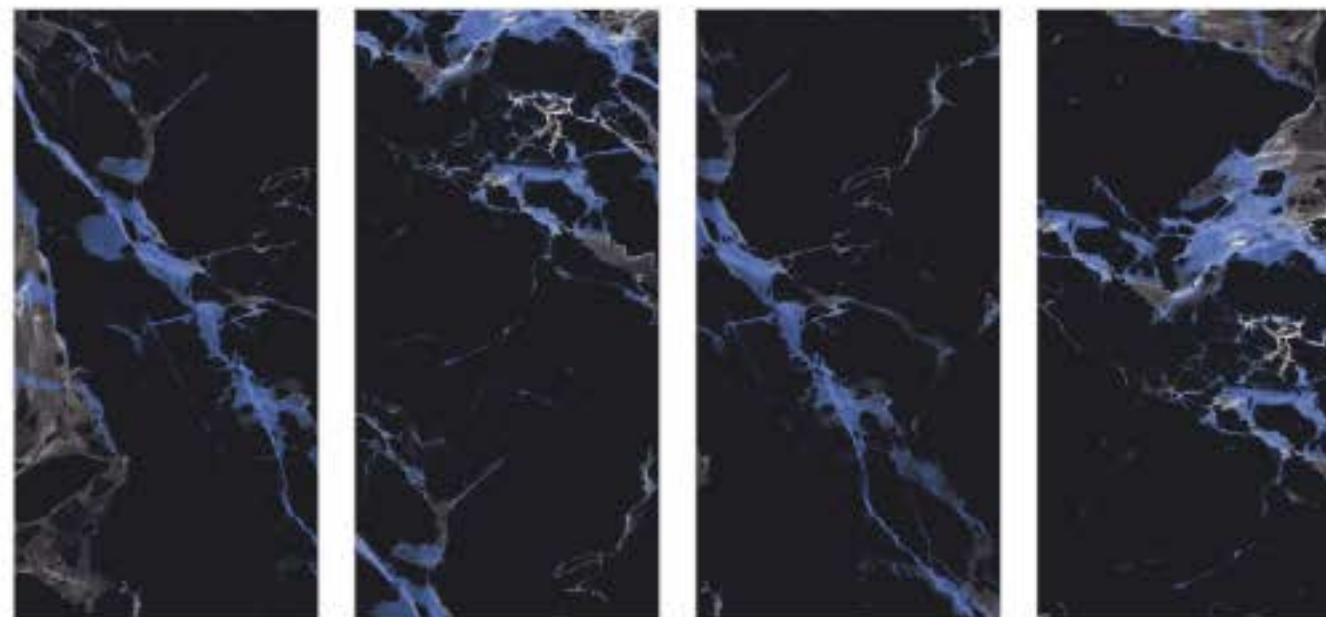

* MUSHROOM BLACK

RANDOM - 3

* Dark Highglossy

LUMURIA NEGRO

SIZE
600X1200MM

AVAILABLE FINISH
HIGH GLOSSY

* MONET BLACK

RANDOM - 4