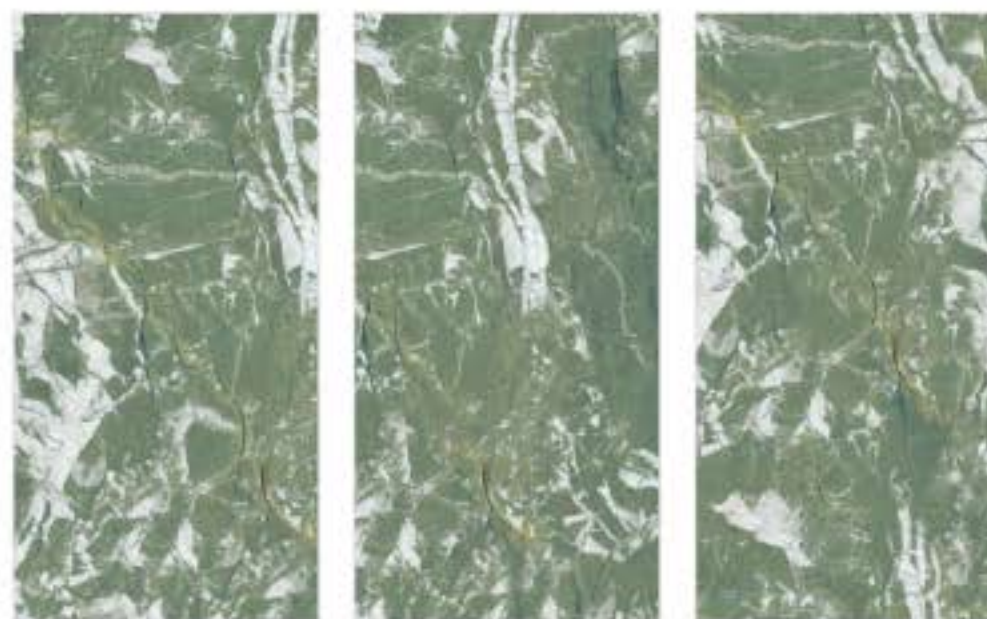

RANDOM - 3

LUX GREEN

RANDOM - 3

SIZE
600X1200MM

AVAILABLE FINISH
HIGH GLOSSY

ONICE GRIGIO

RANDOM - 4

VERDE ANTIGUA