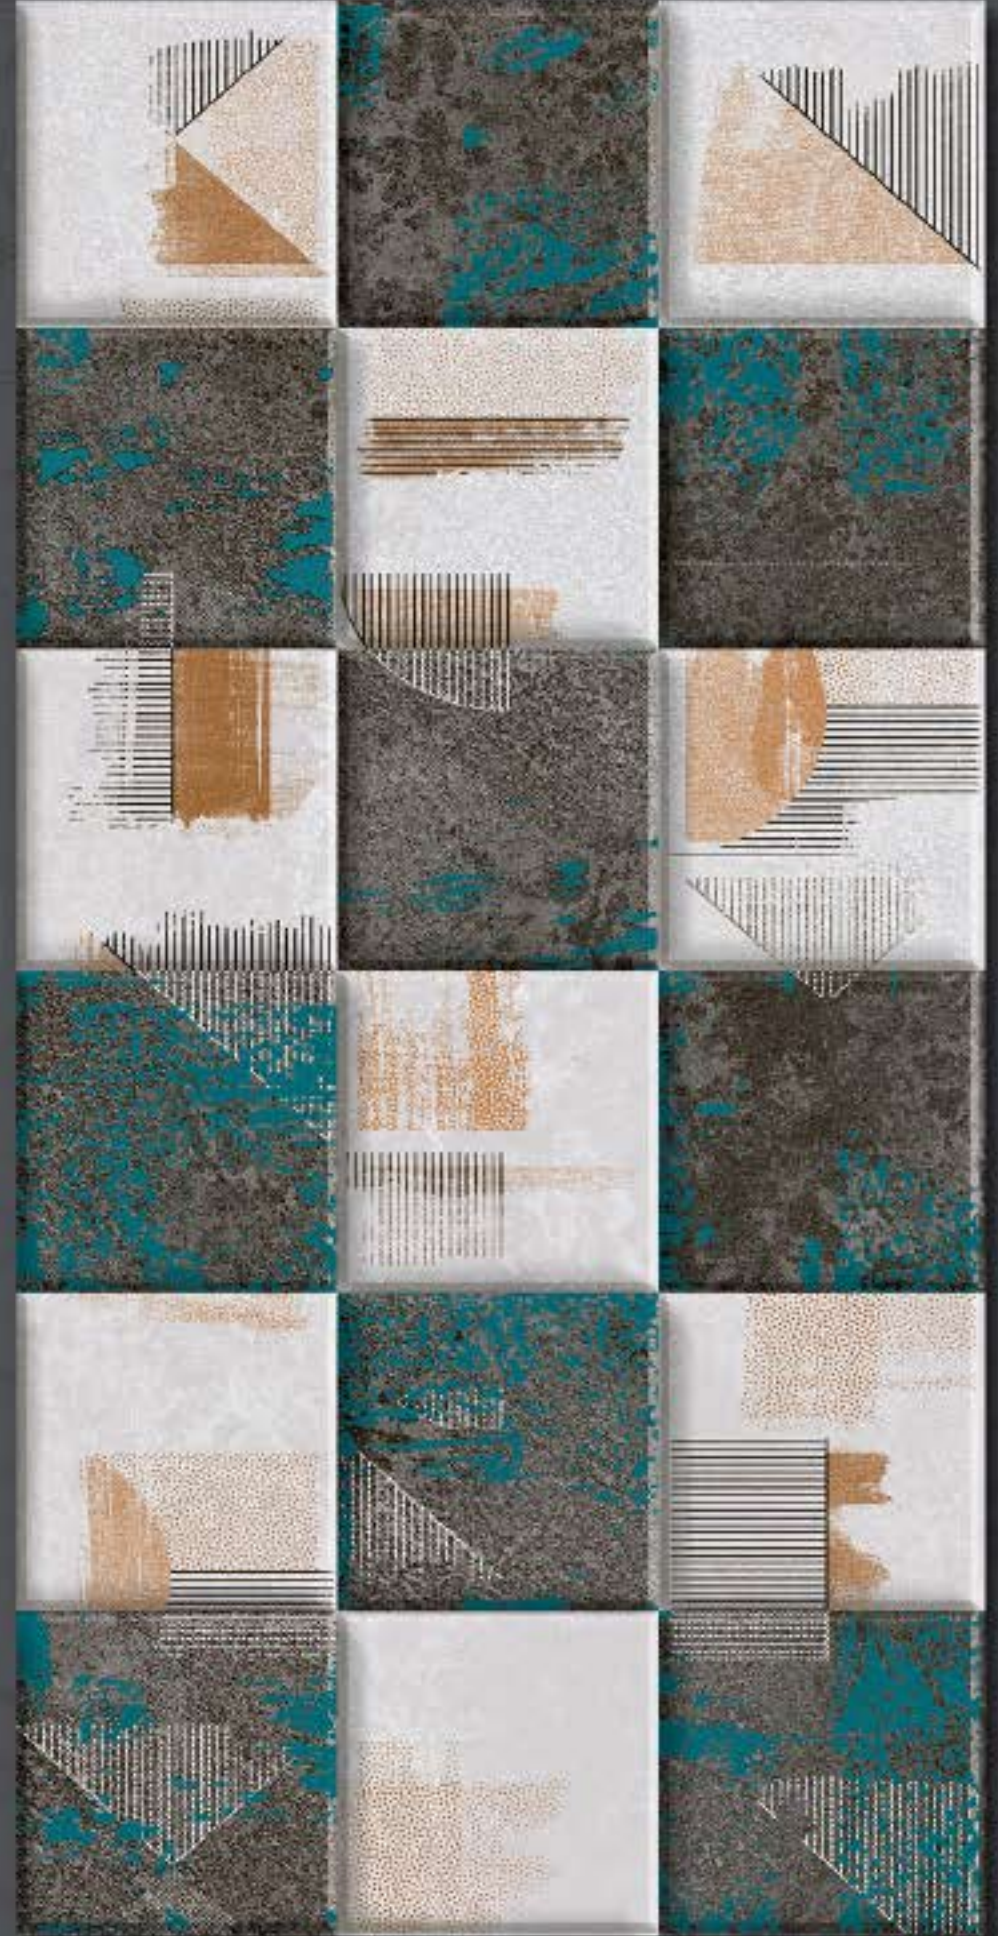

300x600mm

DIGITAL
WALL TILES

MATT