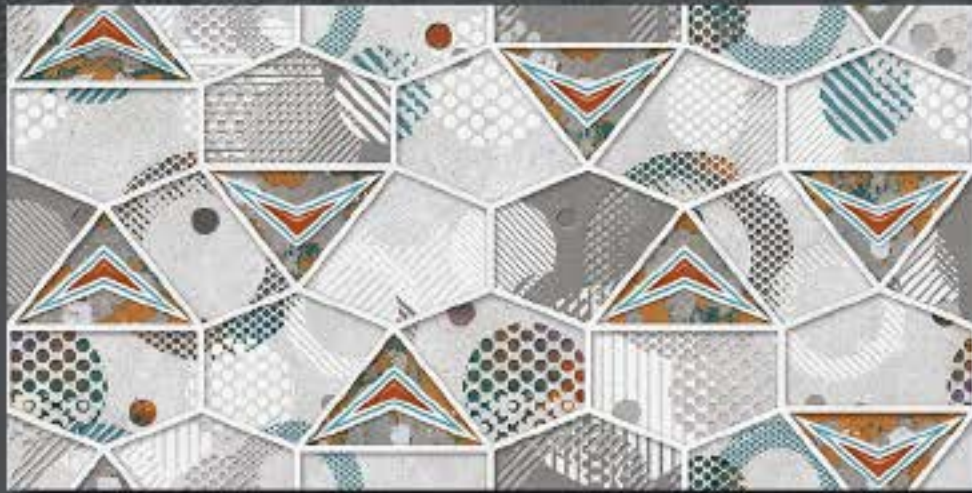

DESIGN No : 9035

LT

HL-1

DK

300x600mm

DIGITAL
WALL TILES

MATT