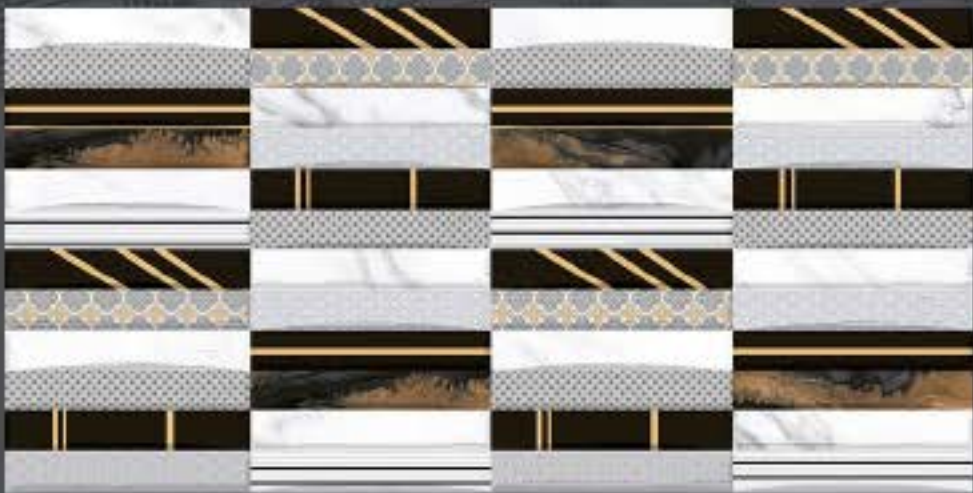

DESIGN No : 9042

LT

HL-2

LT

300x600mm

DIGITAL
WALL TILES

MATT