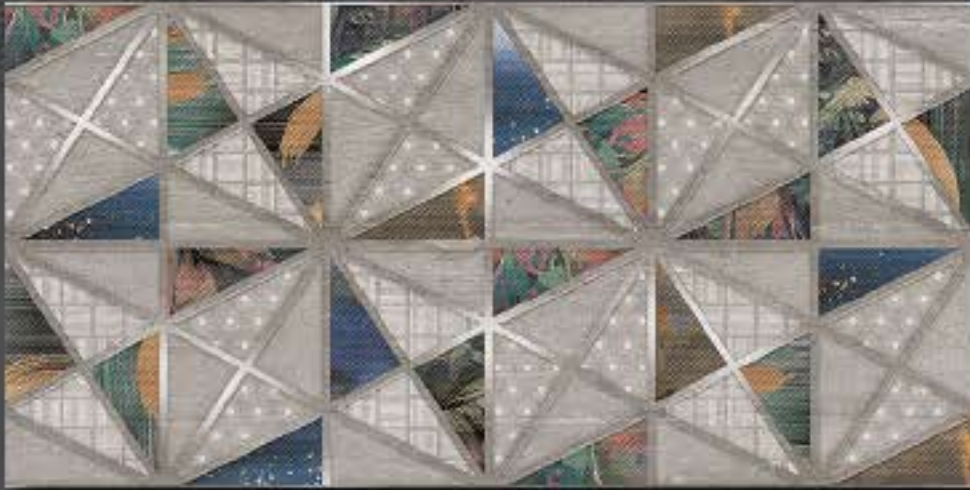

DESIGN No : 9022

LT

HL-1

DK

300x600mm

DIGITAL
WALL TILES

MATT