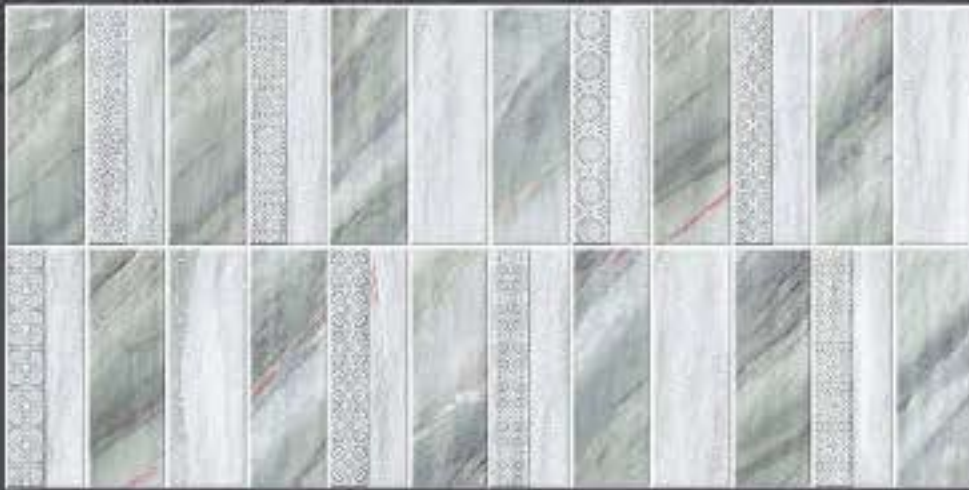

DESIGN No : 24257

DK

HL-1-(R)

DK

300x600mm

DIGITAL
WALL TILES

GLOSSY REACTIVE