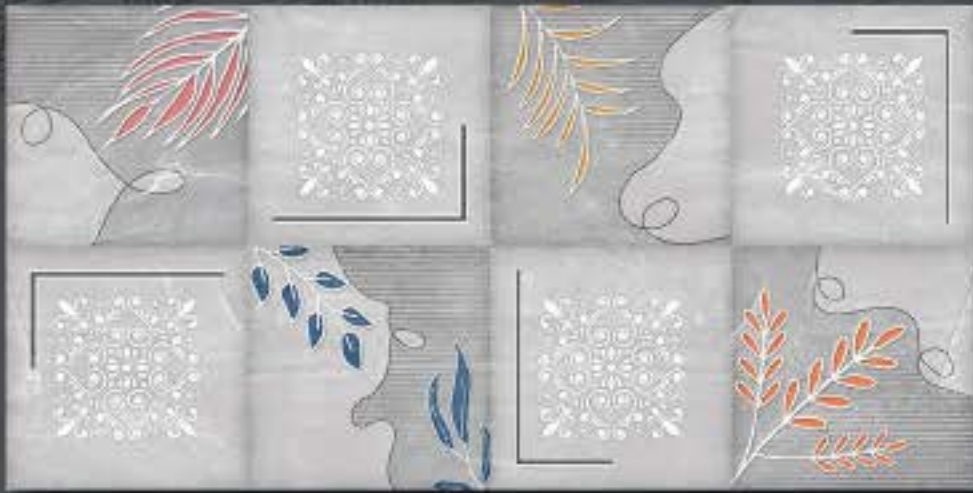

DESIGN No : 24059

LT

HL-1-(R)

DK

300x600mm

DIGITAL
WALL TILES

GLOSSY REACTIVE