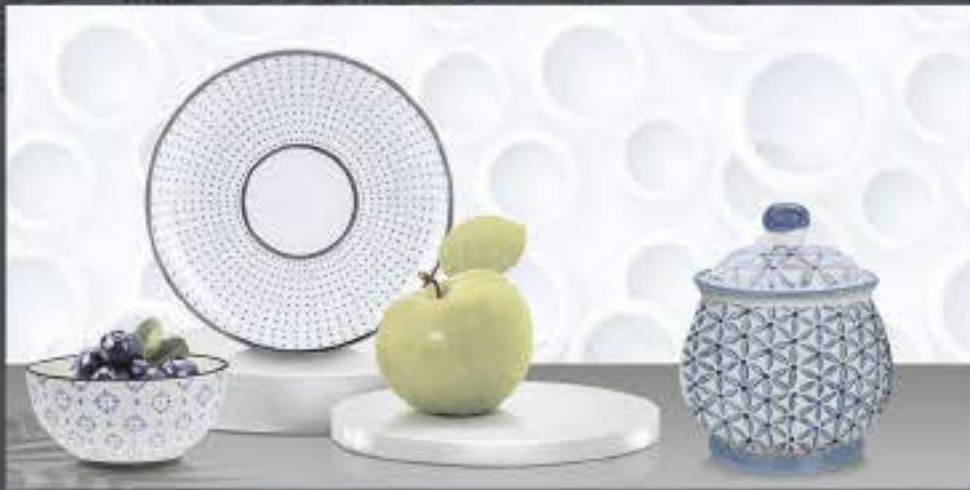

300x600mm

DIGITAL
WALL TILES

GLOSSY REACTIVE

DESIGN No : 24044

LT-(R)

HL-2-(R)

LT-(R)

300x600mm