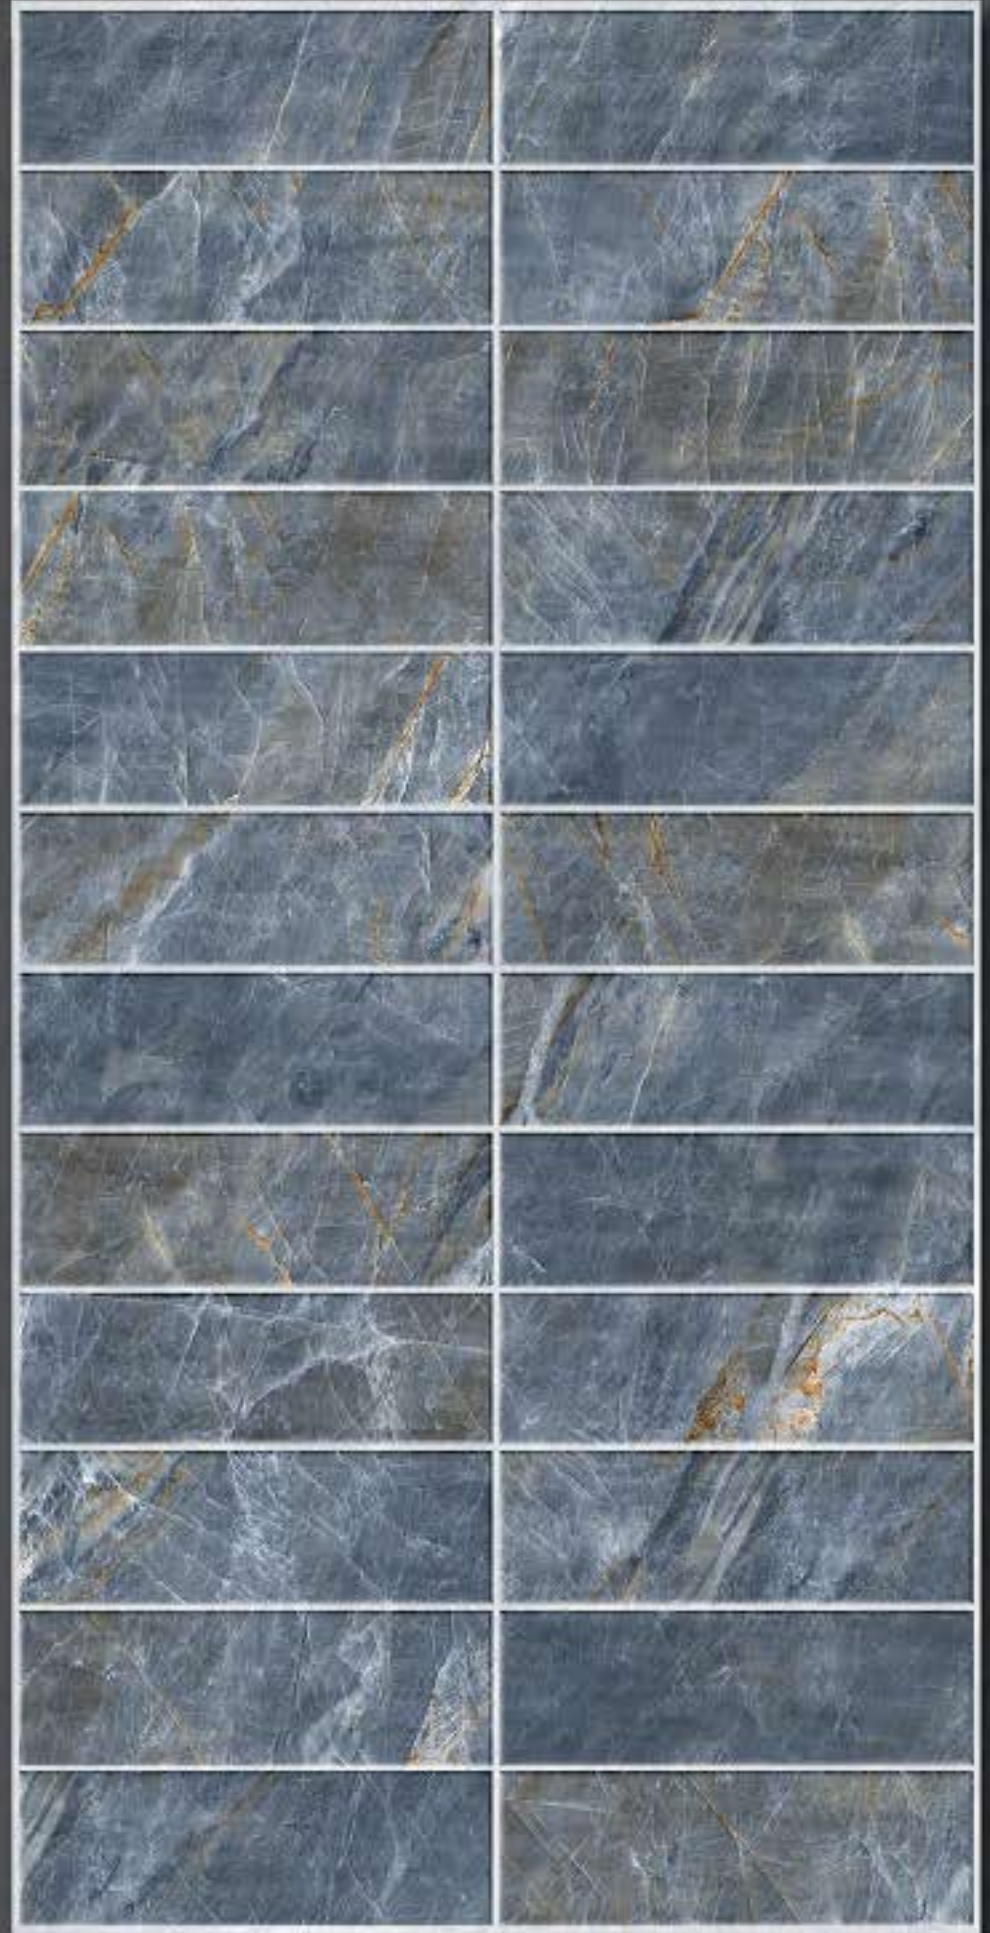

300x600mm

DIGITAL
WALL TILES

GLOSSY