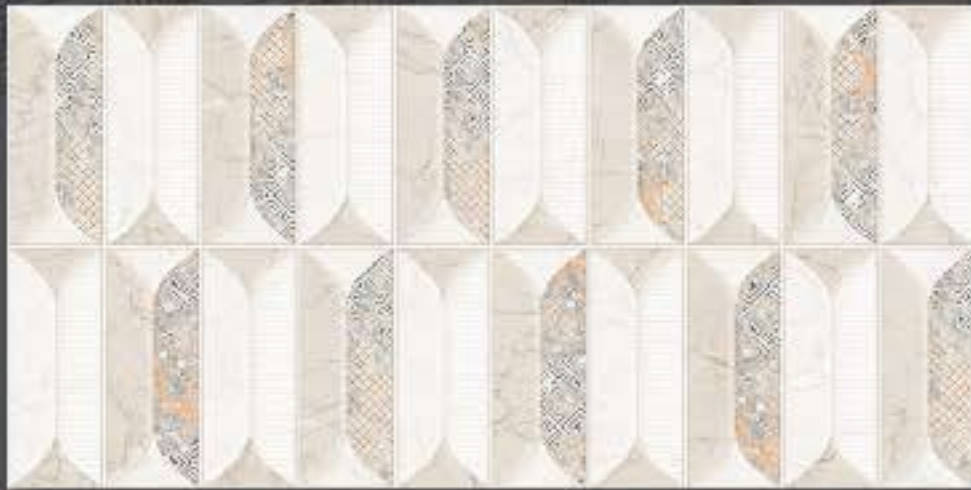

DESIGN No : 8435

LT

HL-1

DK

300x600mm

DIGITAL
WALL TILES

GLOSSY