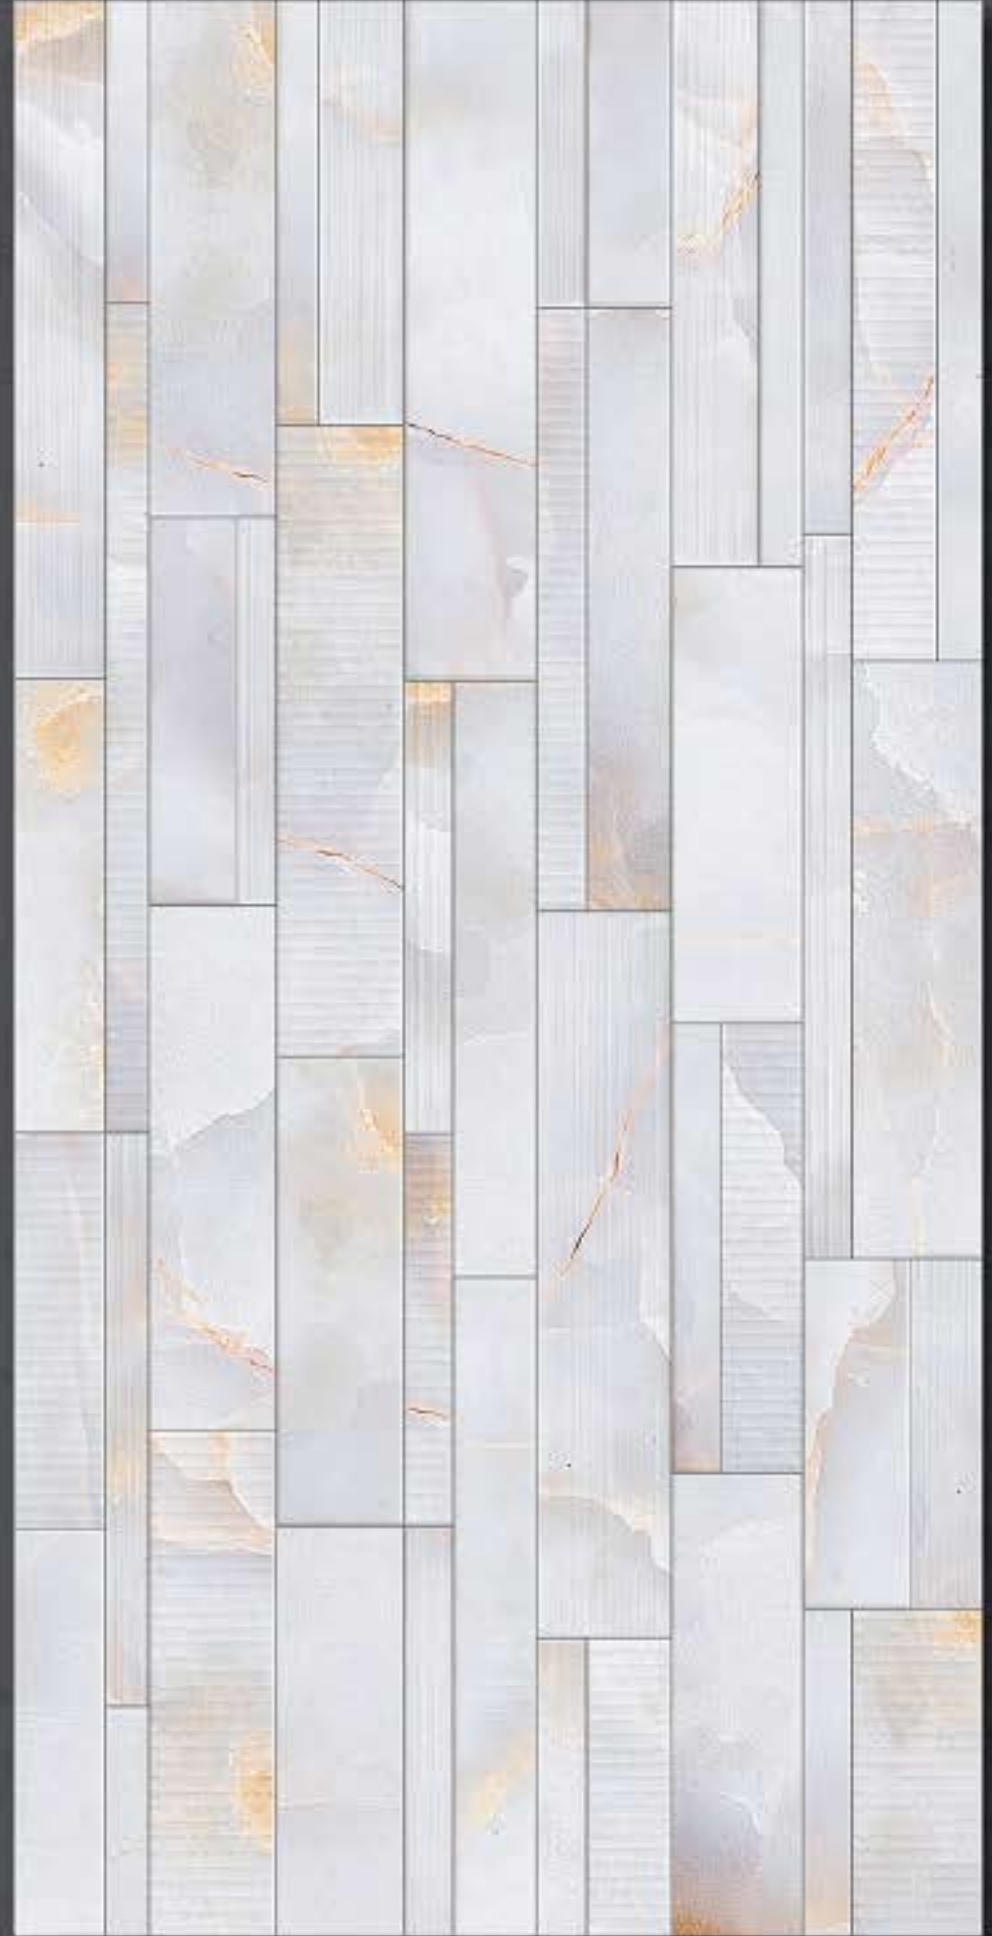

300x600mm

**DIGITAL
WALL TILES**

GLOSSY