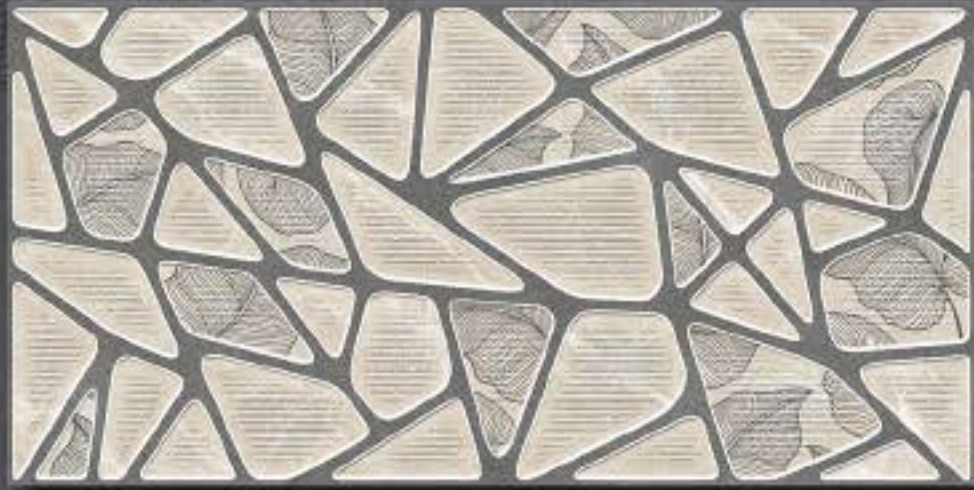

DESIGN No : 8407

LT

HL-1

LT

300x600mm

DIGITAL
WALL TILES

GLOSSY