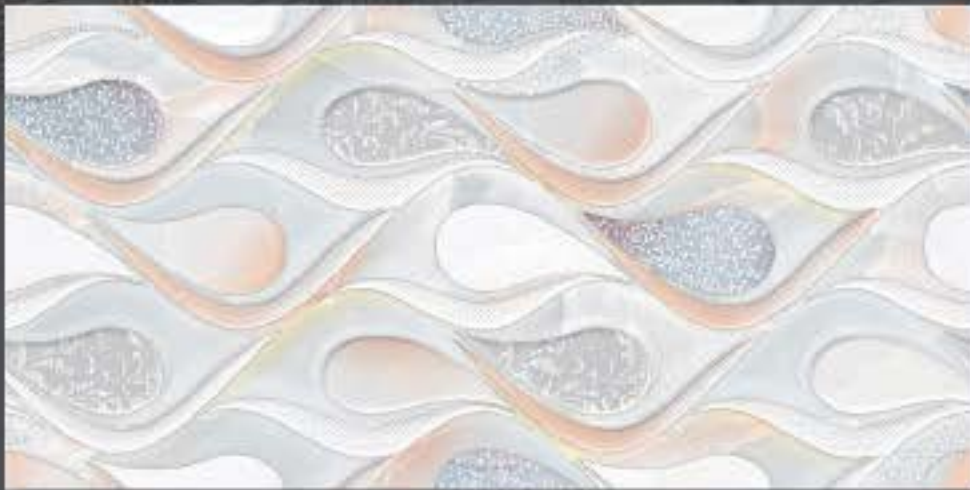

HL-1

LT

300x600mm

DIGITAL
WALL TILES

GLOSSY

DESIGN No : 8289

LT

HL-1