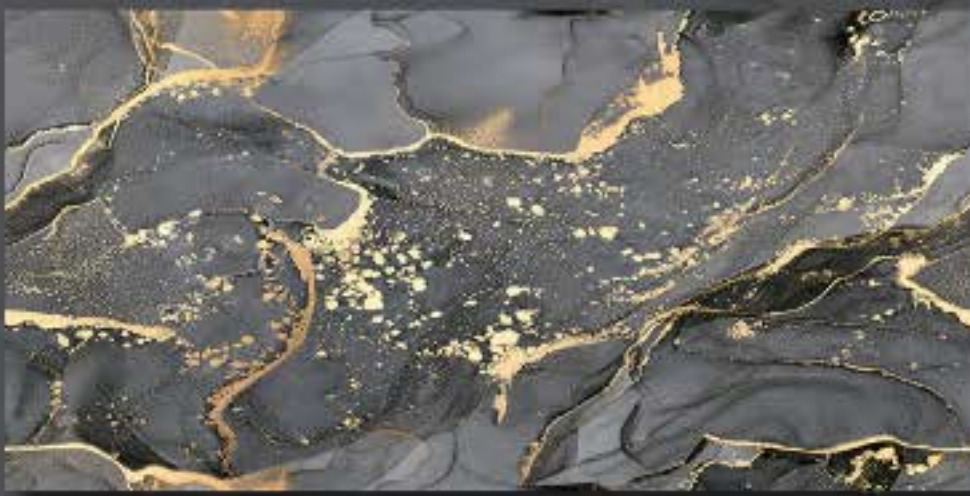

DESIGN No : 8272

LT

HL-1

DK

300x600mm

DIGITAL
WALL TILES

GLOSSY