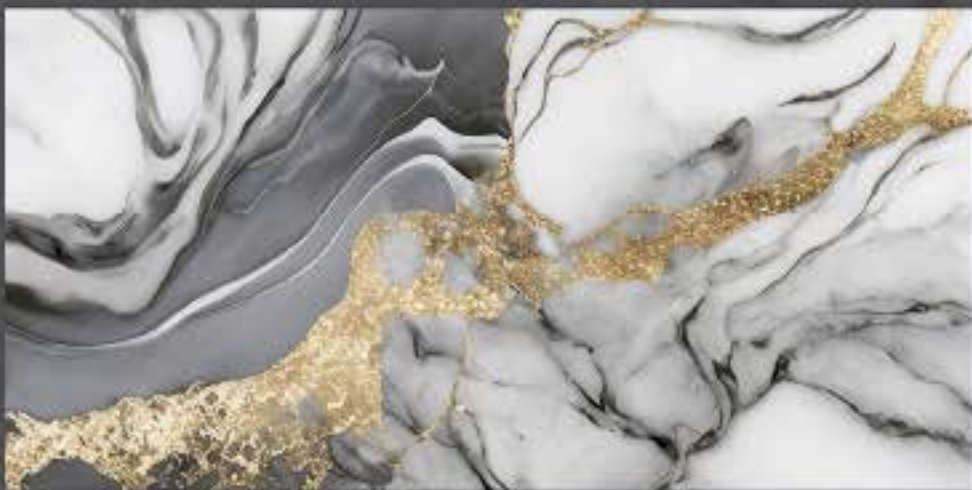

GLOSSY

DESIGN No : 8338

LT

LT

LT

300x600mm

DIGITAL
WALL TILES

GLOSSY