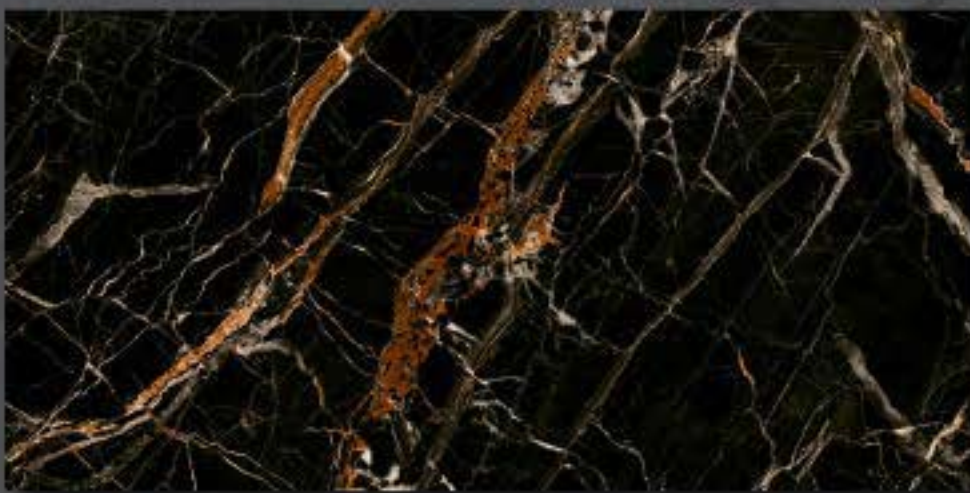

DESIGN No : 8174

LT

HL-2

DK

300x600mm

**DIGITAL
WALL TILES**

GLOSSY