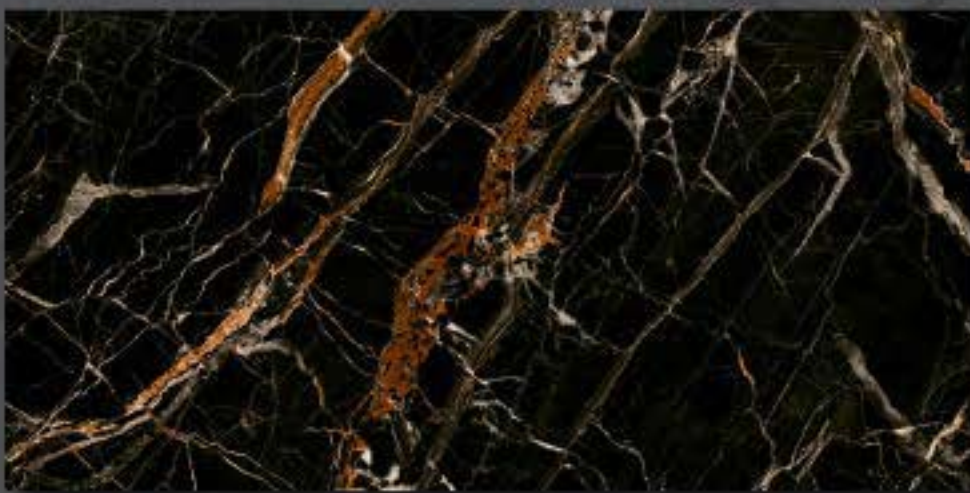

DESIGN No : 8174

LT

HL-1

DK

300x600mm

DIGITAL
WALL TILES

GLOSSY