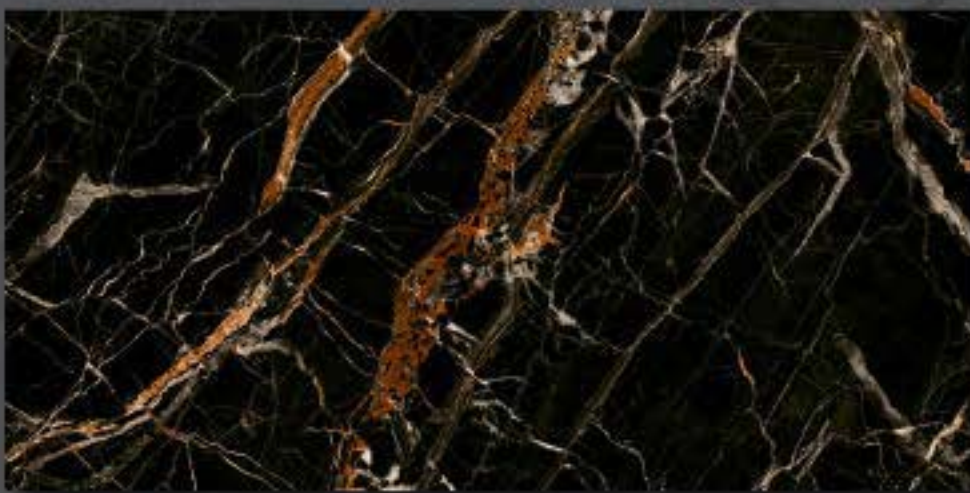

DK

300x600mm

DIGITAL
WALL TILES

GLOSSY

DESIGN No : 8174

LT

HL-4

DK