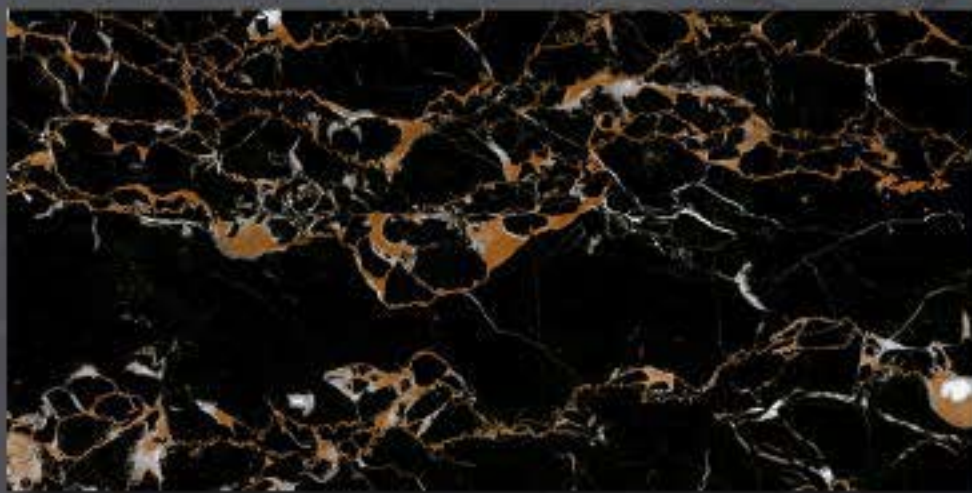

300x600mm

DIGITAL
WALL TILES

GLOSSY

DESIGN No : 8008

LT

HL-2

DK

300x600mm