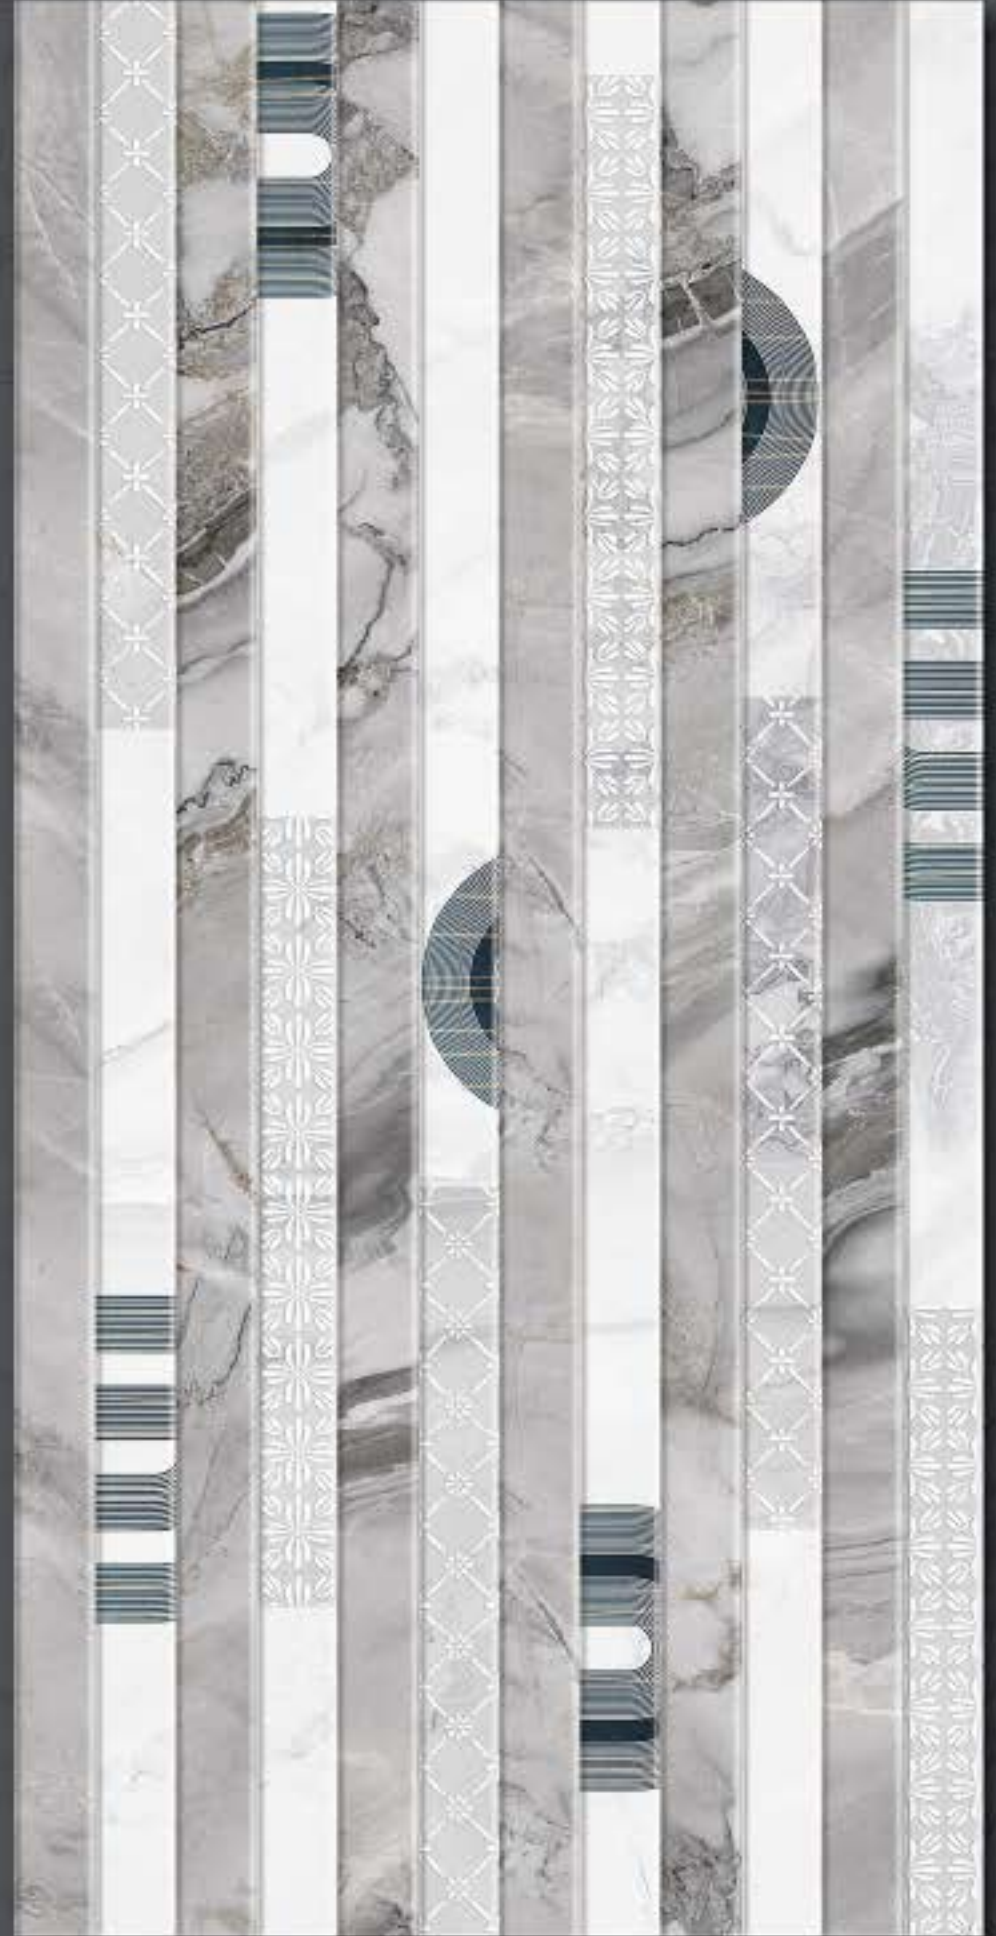

300x600mm

DIGITAL
WALL TILES

GLOSSY

DESIGN No : 8035

LT

HL-1

DK

300x600mm