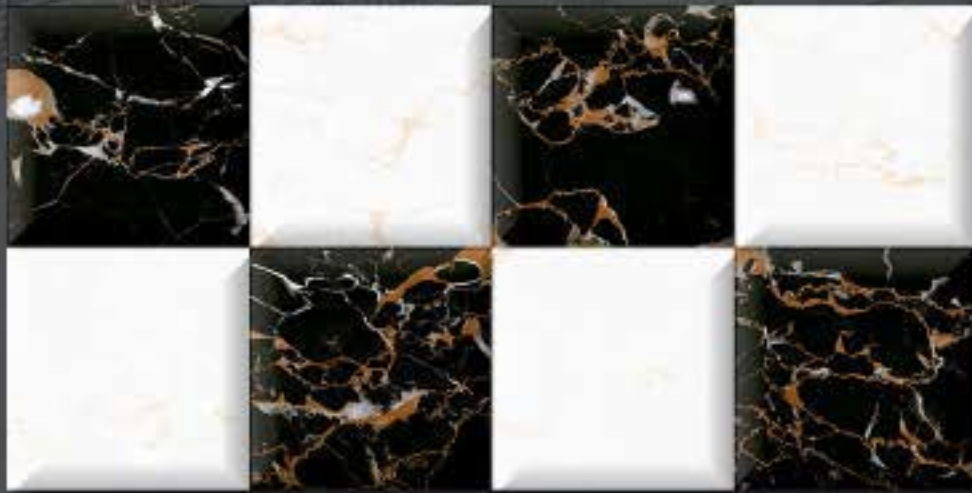

DK

300x600mm

DIGITAL
WALL TILES

GLOSSY

DESIGN No : 8008

LT

HL-1

DK