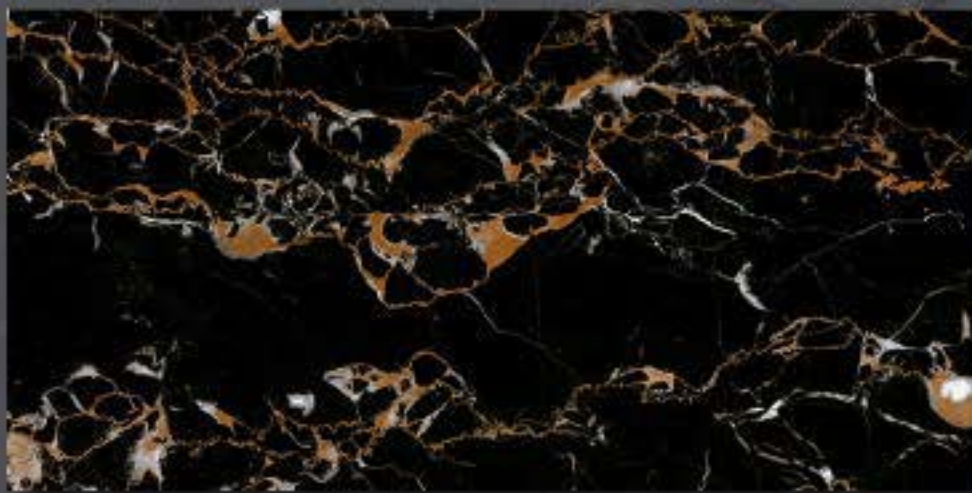

DK

300x600mm

DIGITAL
WALL TILES

GLOSSY

DESIGN No : 8008

LT

HL-1

DK