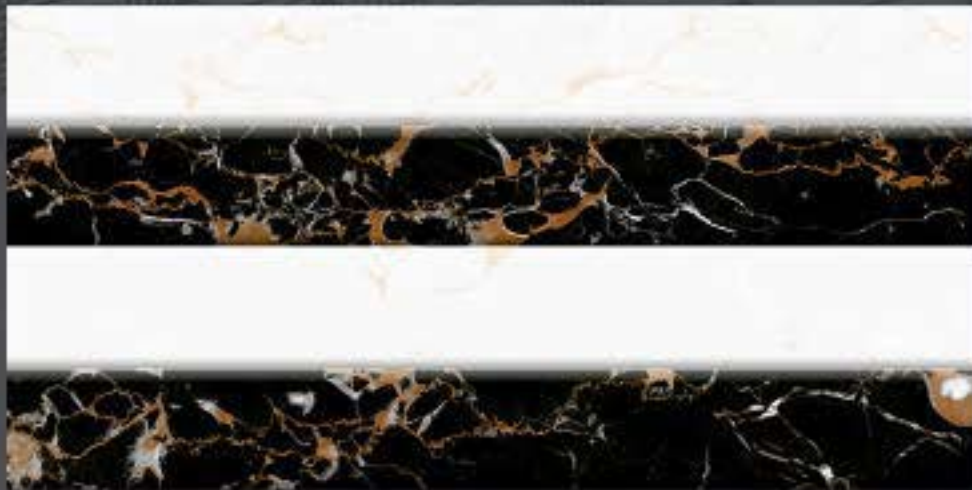

300x600mm

DIGITAL
WALL TILES

GLOSSY

DESIGN No : 8008

LT

HL-2

DK

300x600mm