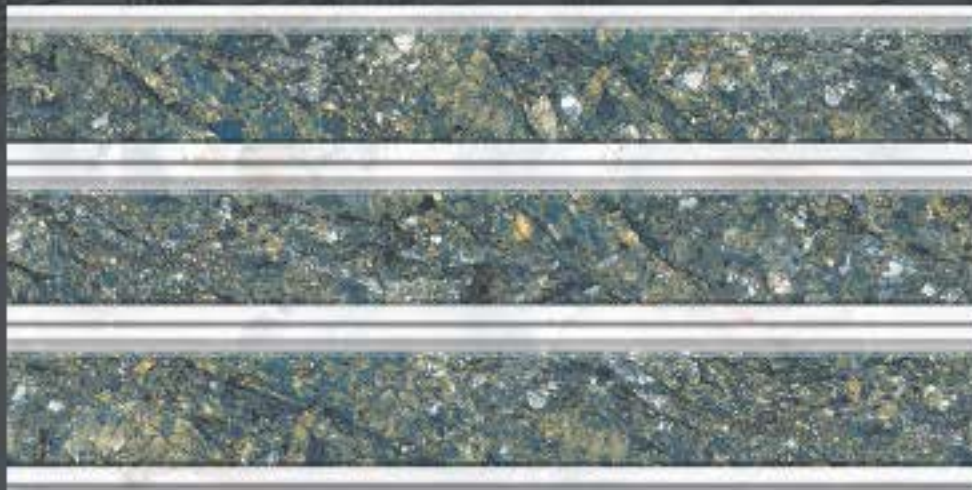

DESIGN No : 8144

LT

HL-1

DK

300x600mm

DIGITAL
WALL TILES

GLOSSY