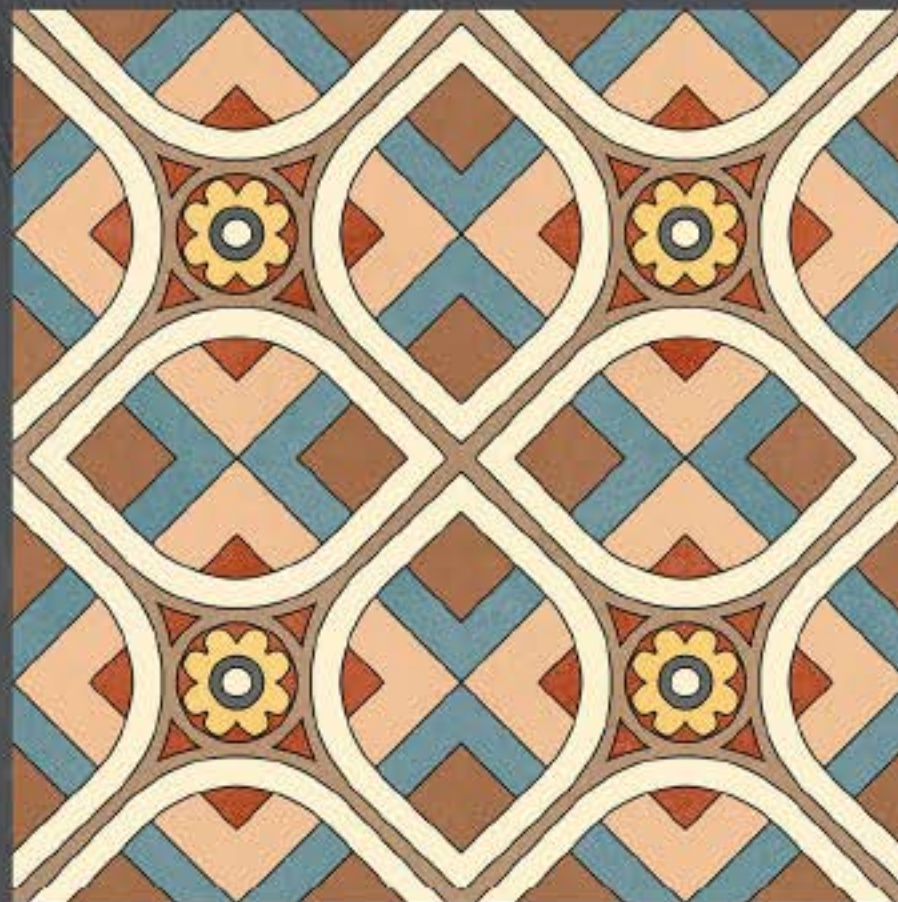

DESIGN No : MORROCON-307

300x300mm

DIGITAL
WALL TILES

MATT LUSTER