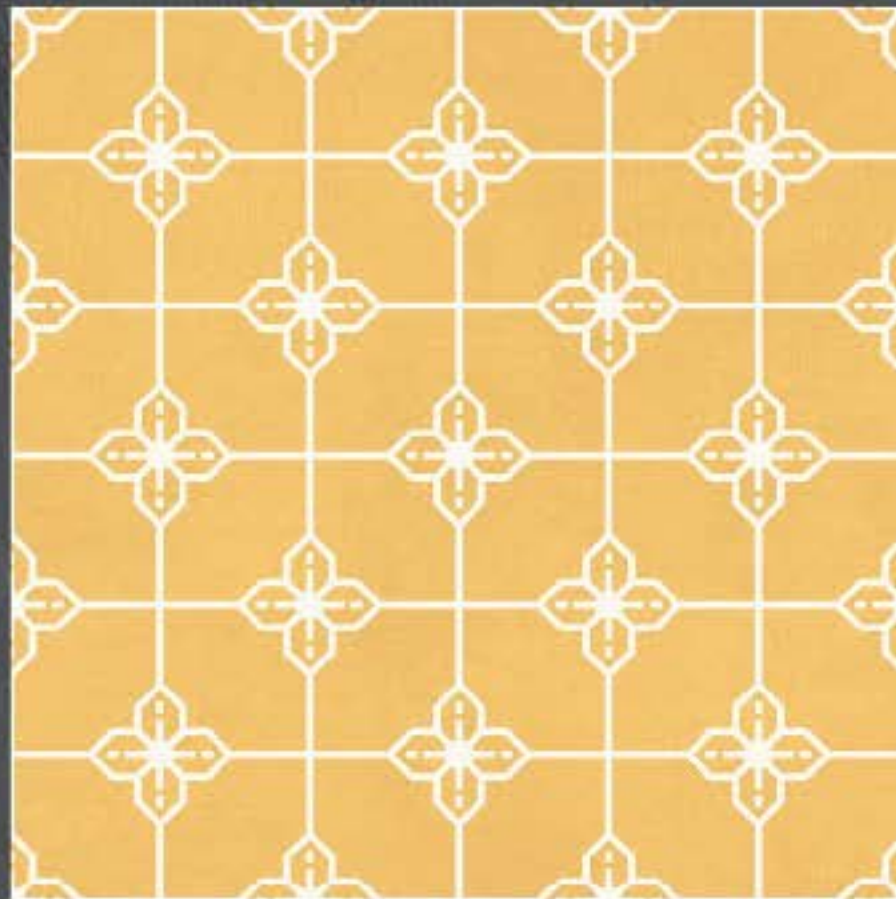

DESIGN No : MORROCON-352

300x300mm

**DIGITAL
WALL TILES**

MATT LUSTER