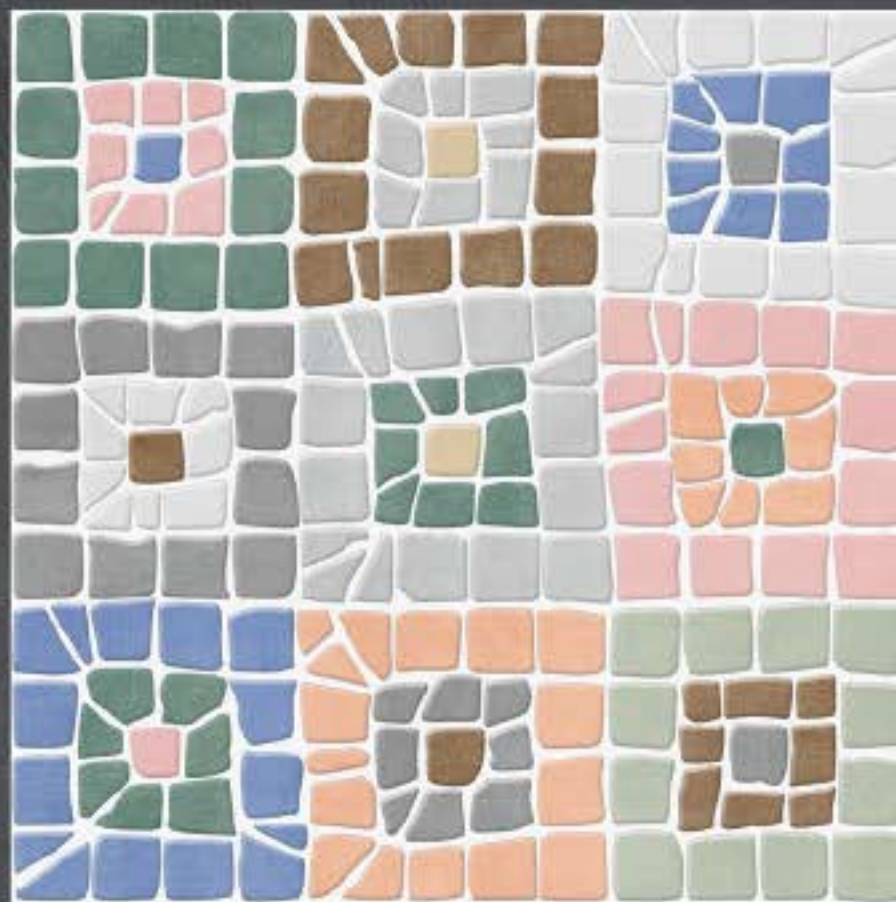

MATT LUSTER

DESIGN No : MORROCON-324

300x300mm

**DIGITAL
WALL TILES**

MATT LUSTER

DESIGN No : MORROCON-325

300x300mm

DIGITAL
WALL TILES