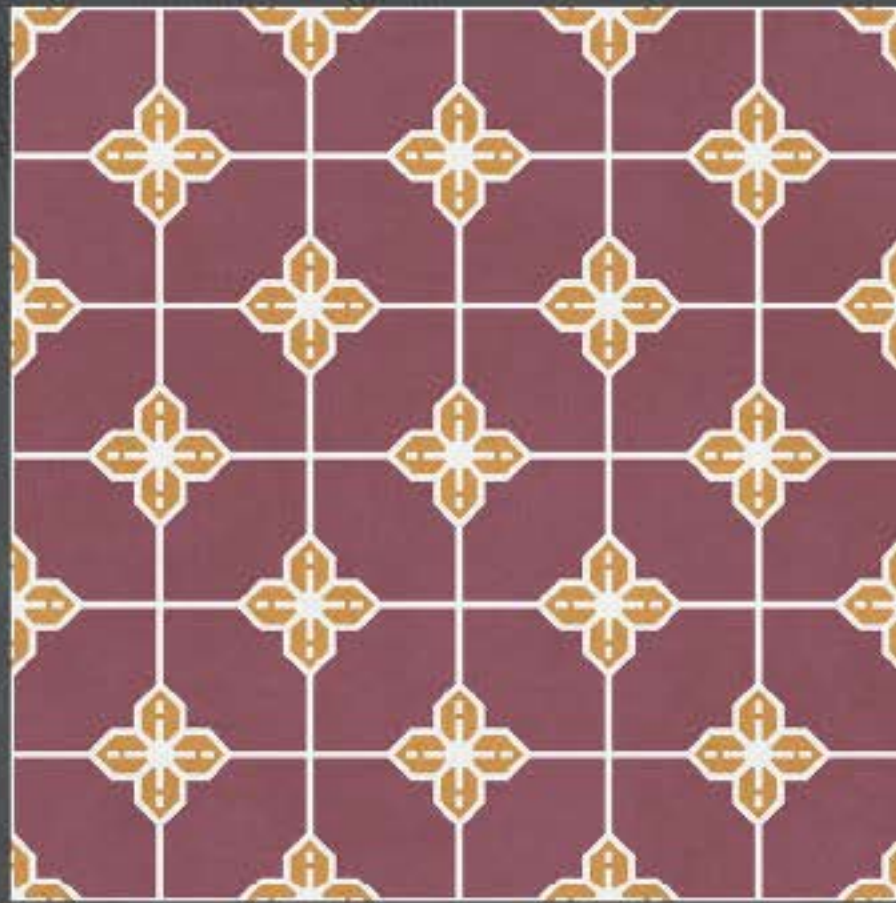

DESIGN No : MORROCON-314

300x300mm

**DIGITAL
WALL TILES**

MATT LUSTER