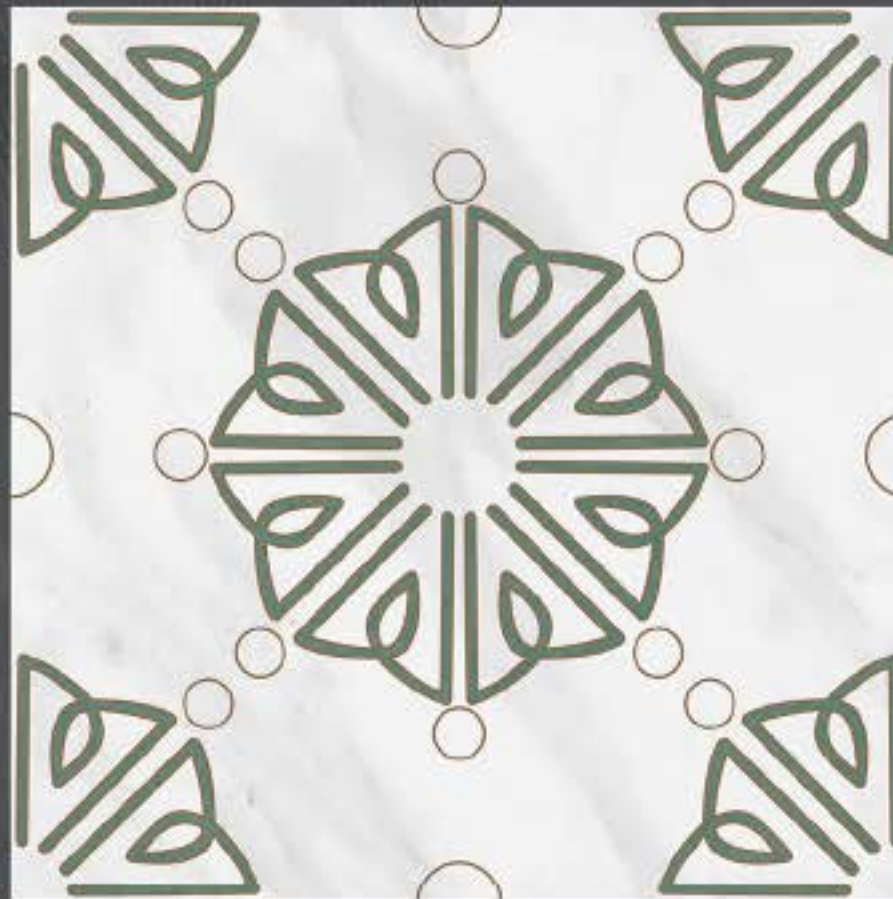

REFLECTING ART IN CERAMIC

PORTFOLIO

savera
International

DESIGN No : MORROCON-306

300x300mm

DIGITAL
WALL TILES

MATT LUSTER

DESIGN No : MORROCON-303