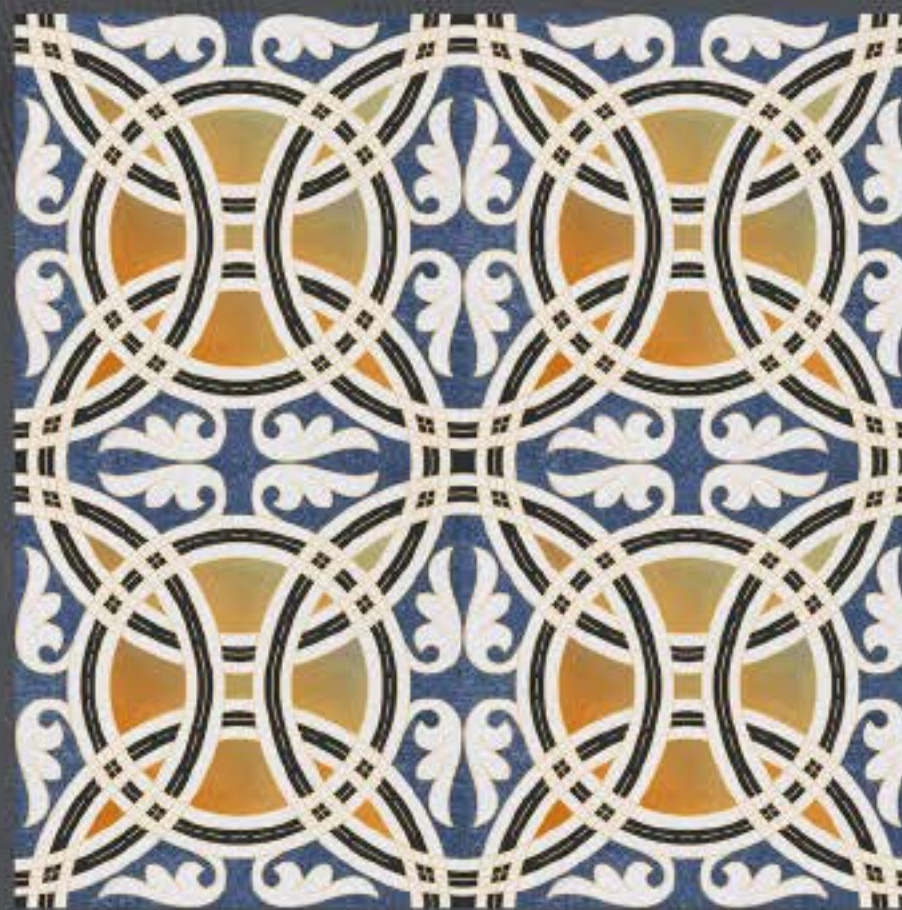

DESIGN No : MORROCON-304

300x300mm

DIGITAL
WALL TILES

MATT LUSTER