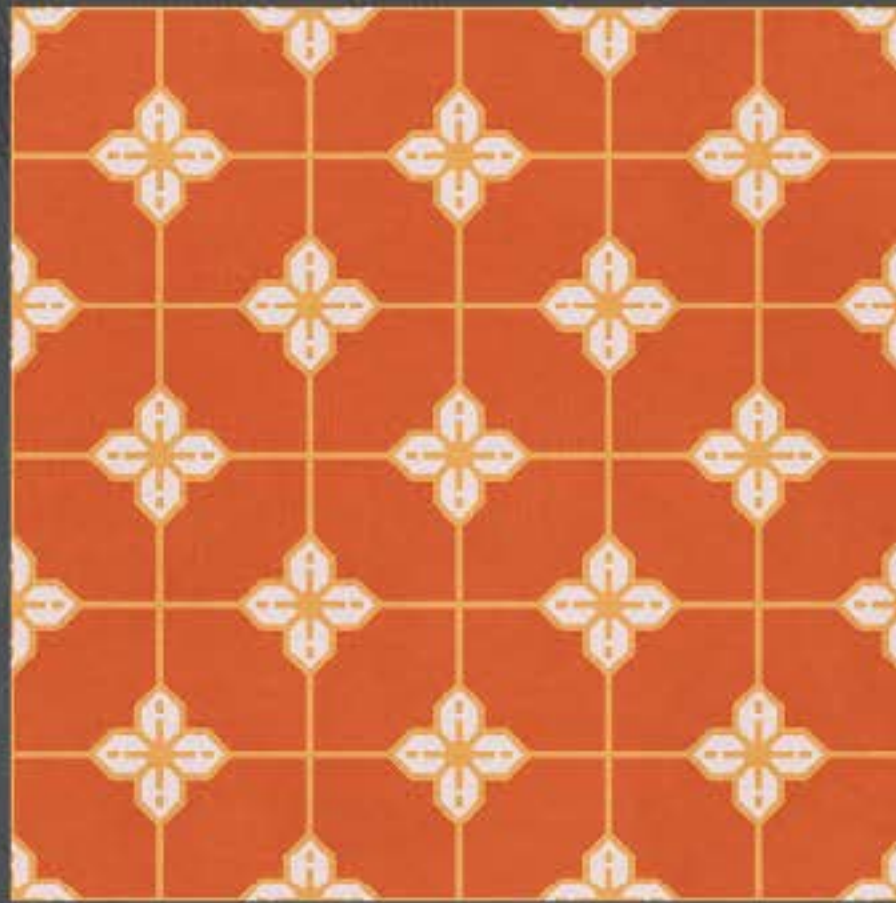

DESIGN No : MORROCON-347

300x300mm

DIGITAL
WALL TILES

MATT

DESIGN No : MORROCON-351

300x300mm

DIGITAL
WALL TILES

MATT LUSTER