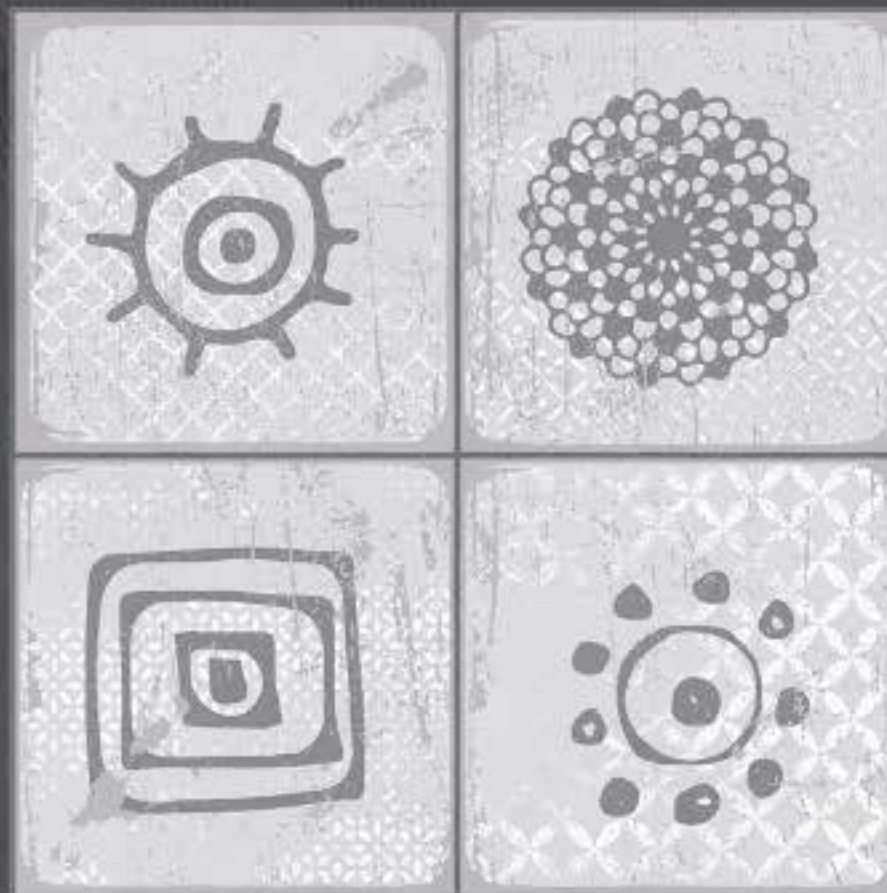

DESIGN No : MORROCON-329

RANDOM

300x300mm

DIGITAL
WALL TILES

MATT LUSTER

DESIGN No : MORROCON-330

RANDOM

300x300mm