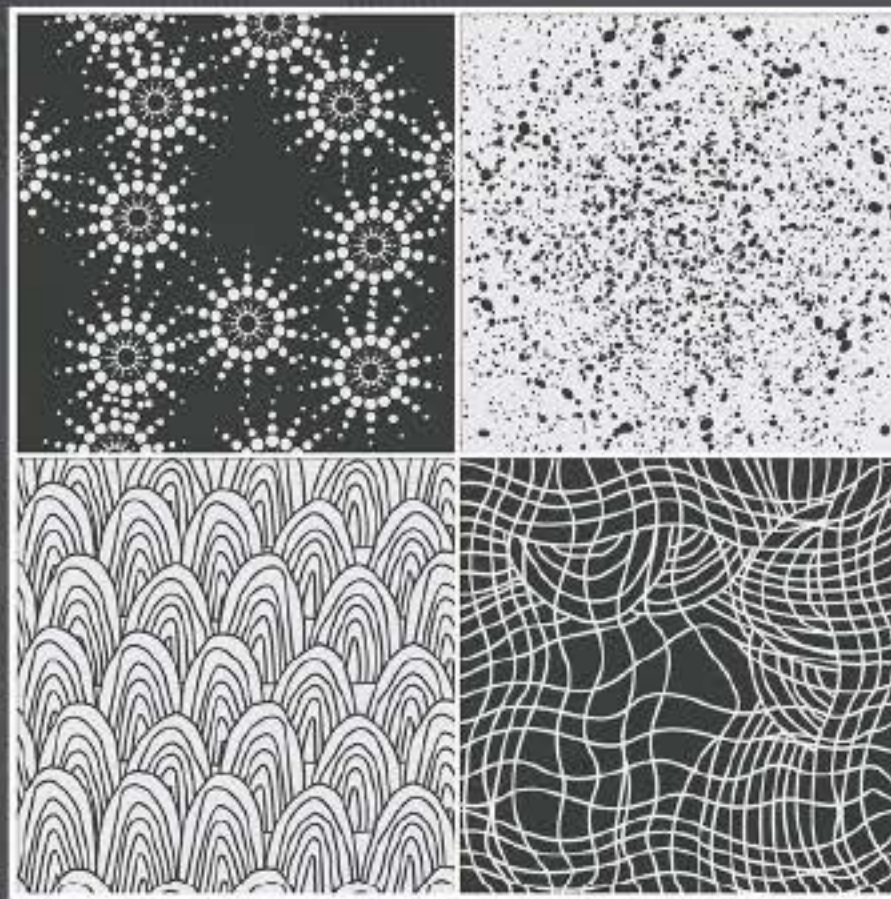

DESIGN No : MORROCON-329

RANDOM

300x300mm

DIGITAL
WALL TILES

MATT LUSTER