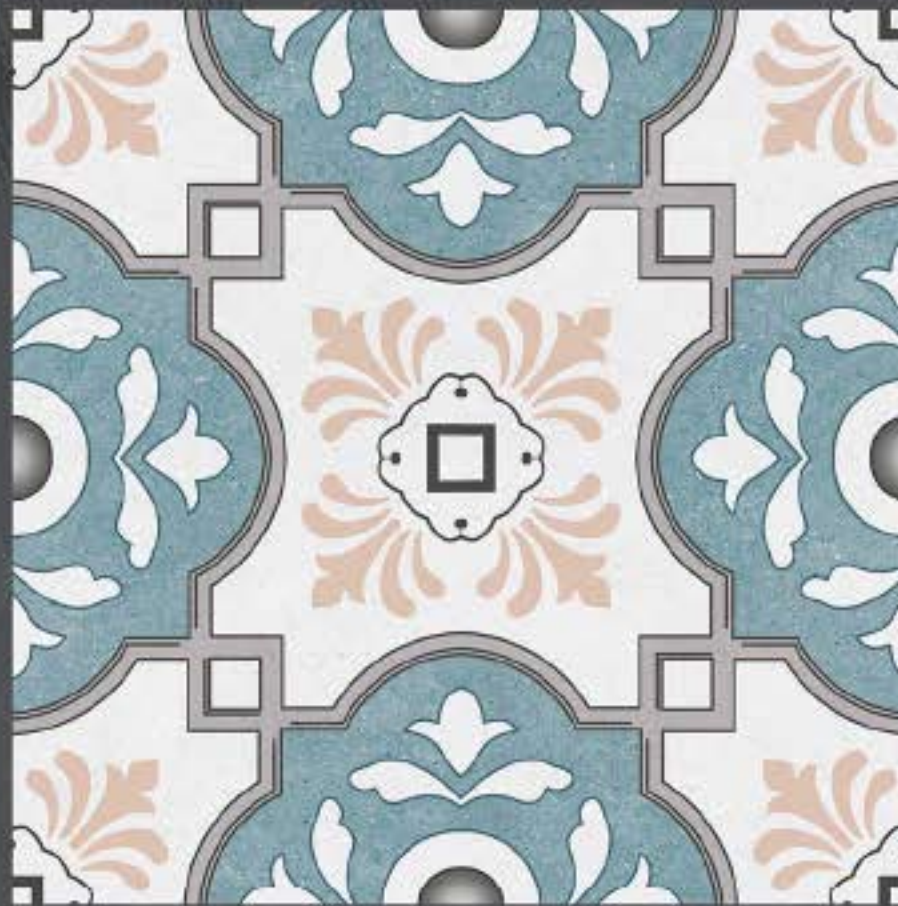

DESIGN No : MORROCON-334

300x300mm

DIGITAL
WALL TILES

MATT LUSTER