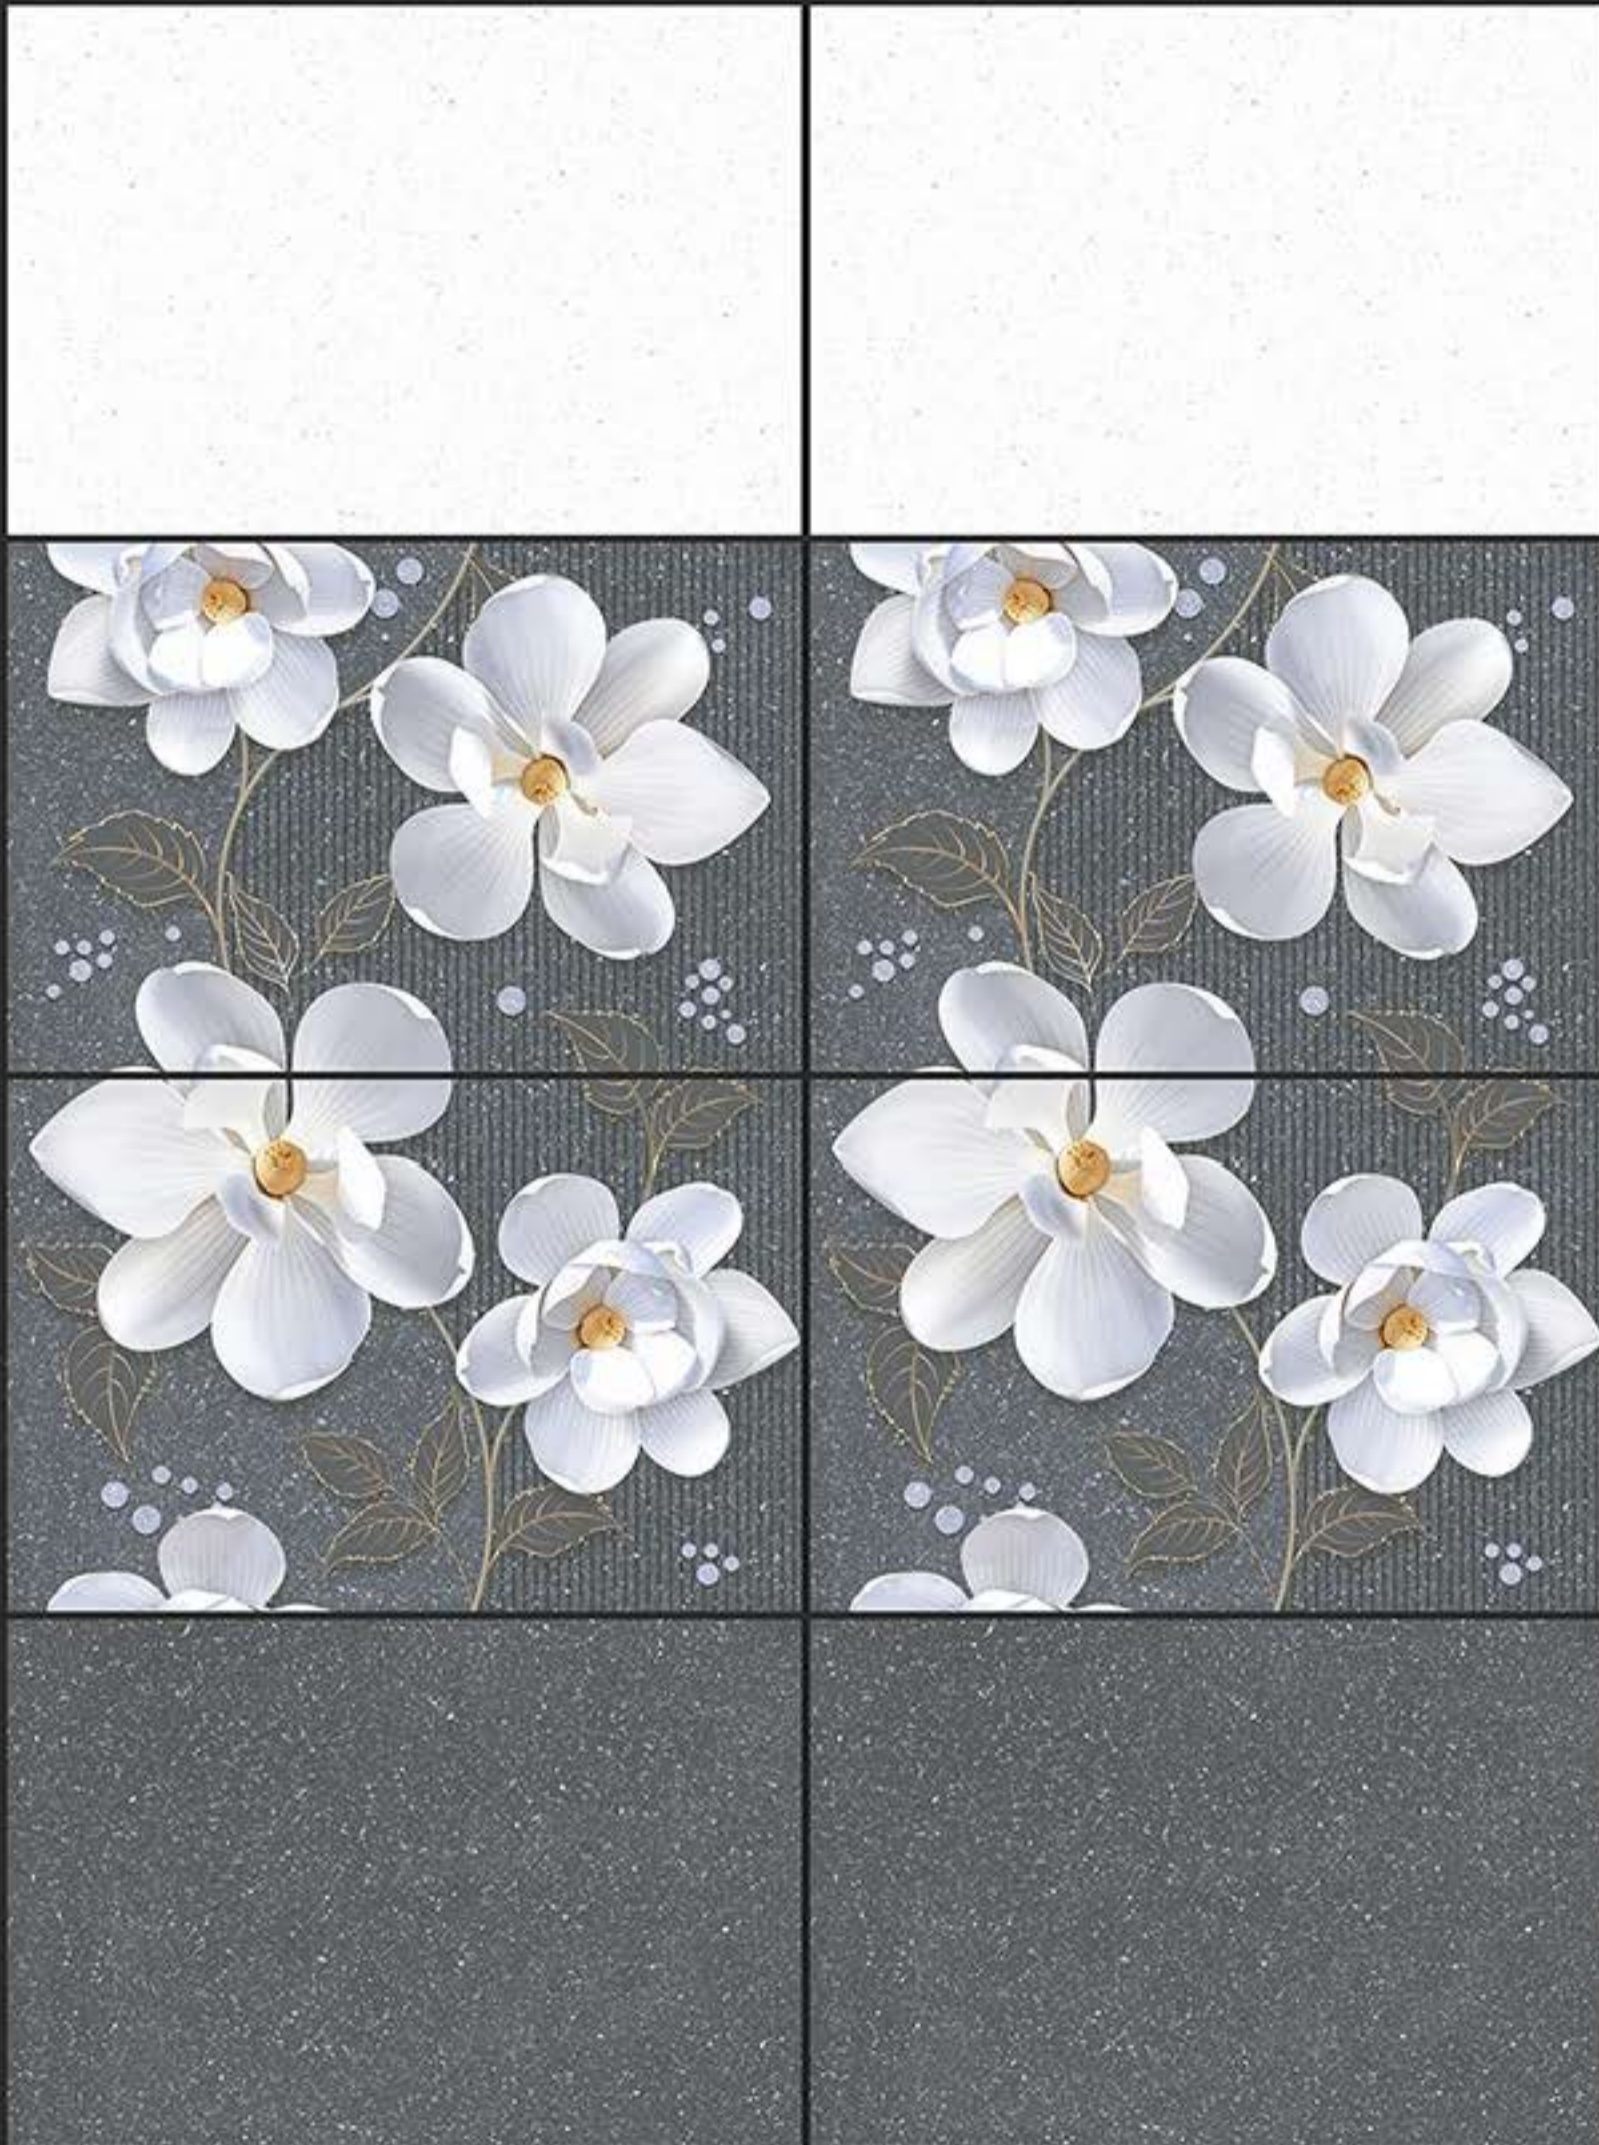

HD PRINTING

APPLY ON WALL

WATER PROOF

WALL TILES
300x450 mm

DEFINING YOUR LIFE'S TILE

savera
International

GLOSSY
SERIES

DEFINING YOUR LIFE'S TILE