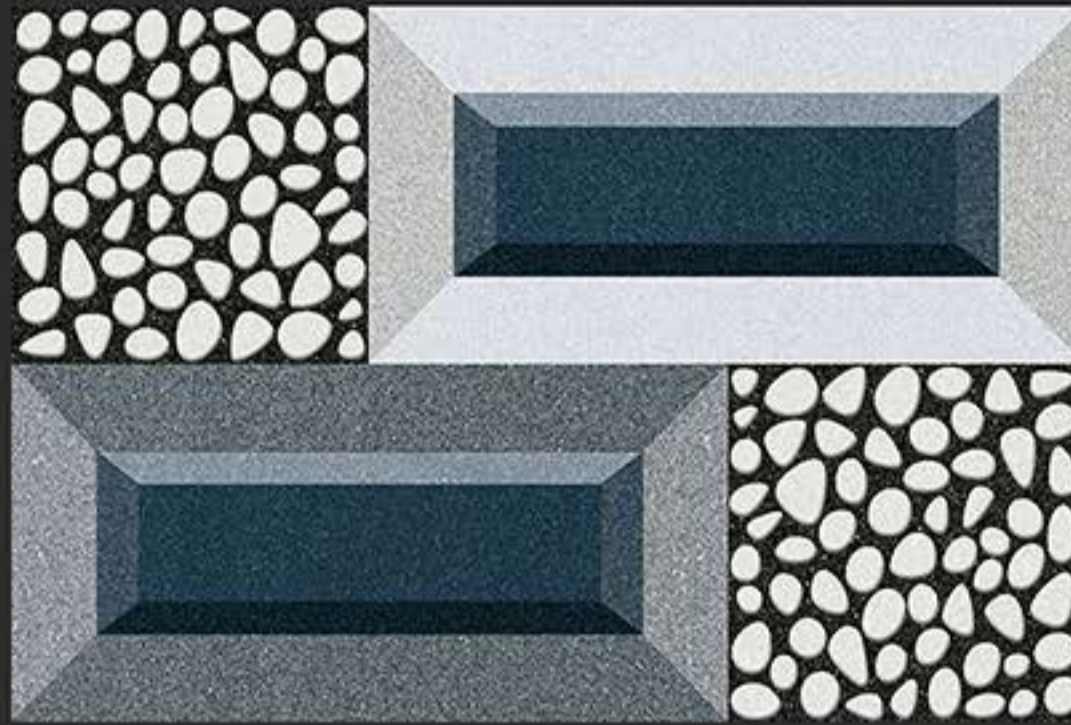

APPLY ON WALL

WATER PROOF

WALL TILES
300x450 mm

savera
International

GLOSSY
SERIES

SM - EL - 122

RANDOM DESIGN

3D DESIGNS