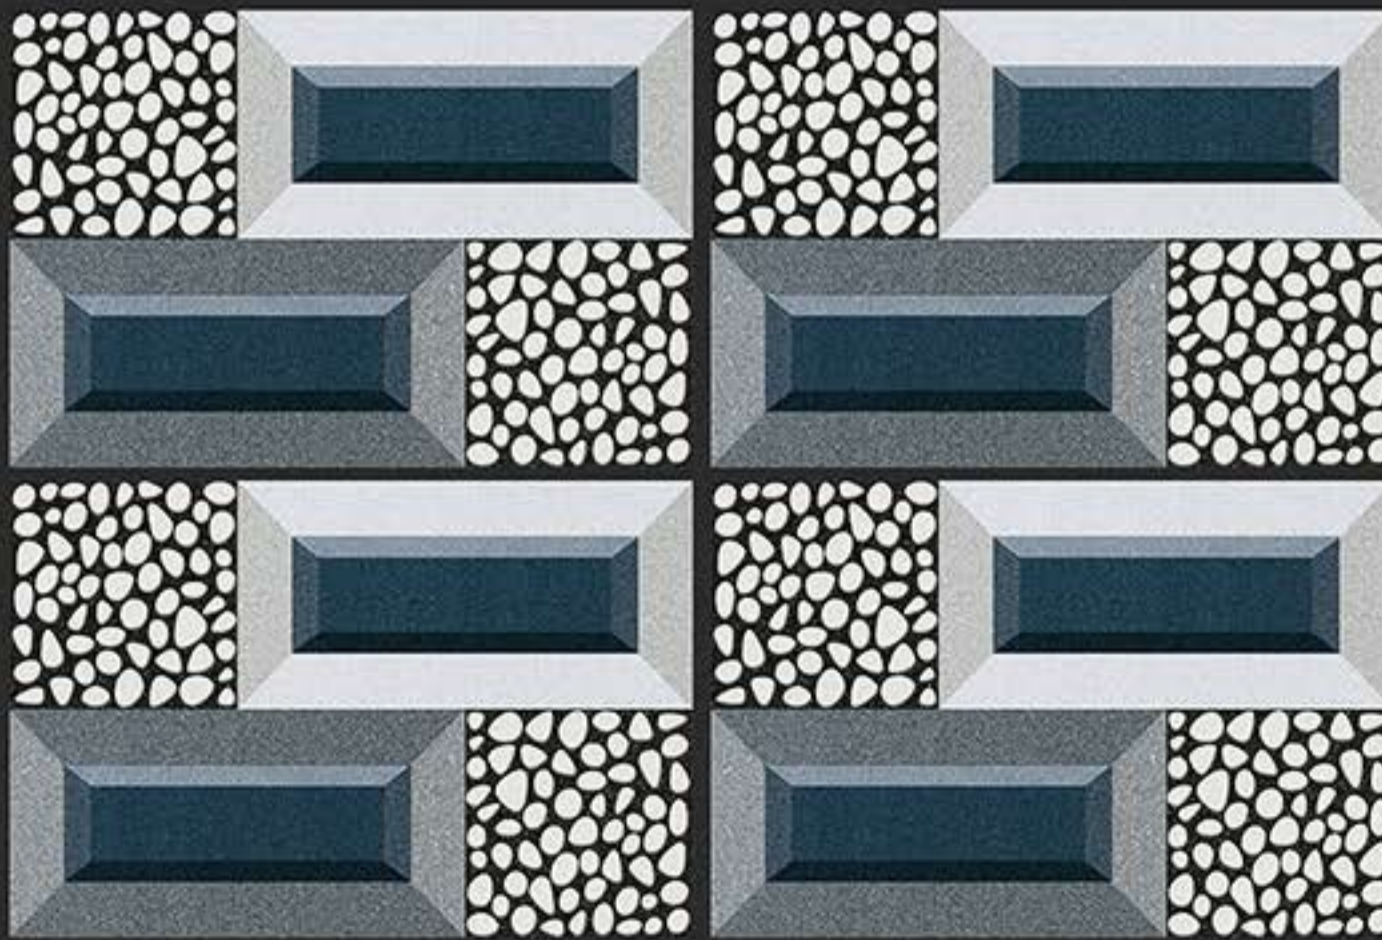

APPLY ON WALL

WATER PROOF

WALL TILES
300x450 mm

savera
International

GLOSSY
SERIES

SM - EL - 122

RANDOM DESIGN

3D DESIGNS

HD PRINTING

APPLY ON WALL

WATER PROOF

WALL TILES

300x450 mm

DEFINING YOUR LIFE'S TILE