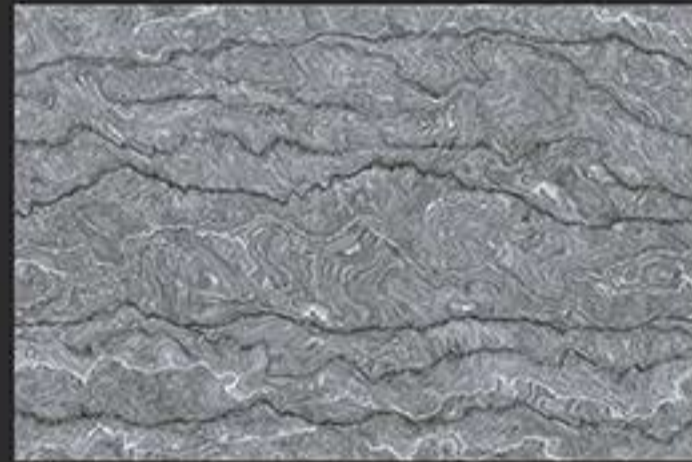

3D DESIGNS

HD PRINTING

APPLY ON WALL

WATER PROOF

WALL TILES
300x450 mm

DEFINING YOUR LIFE'S TILE

savera
International

GLOSSY
SERIES