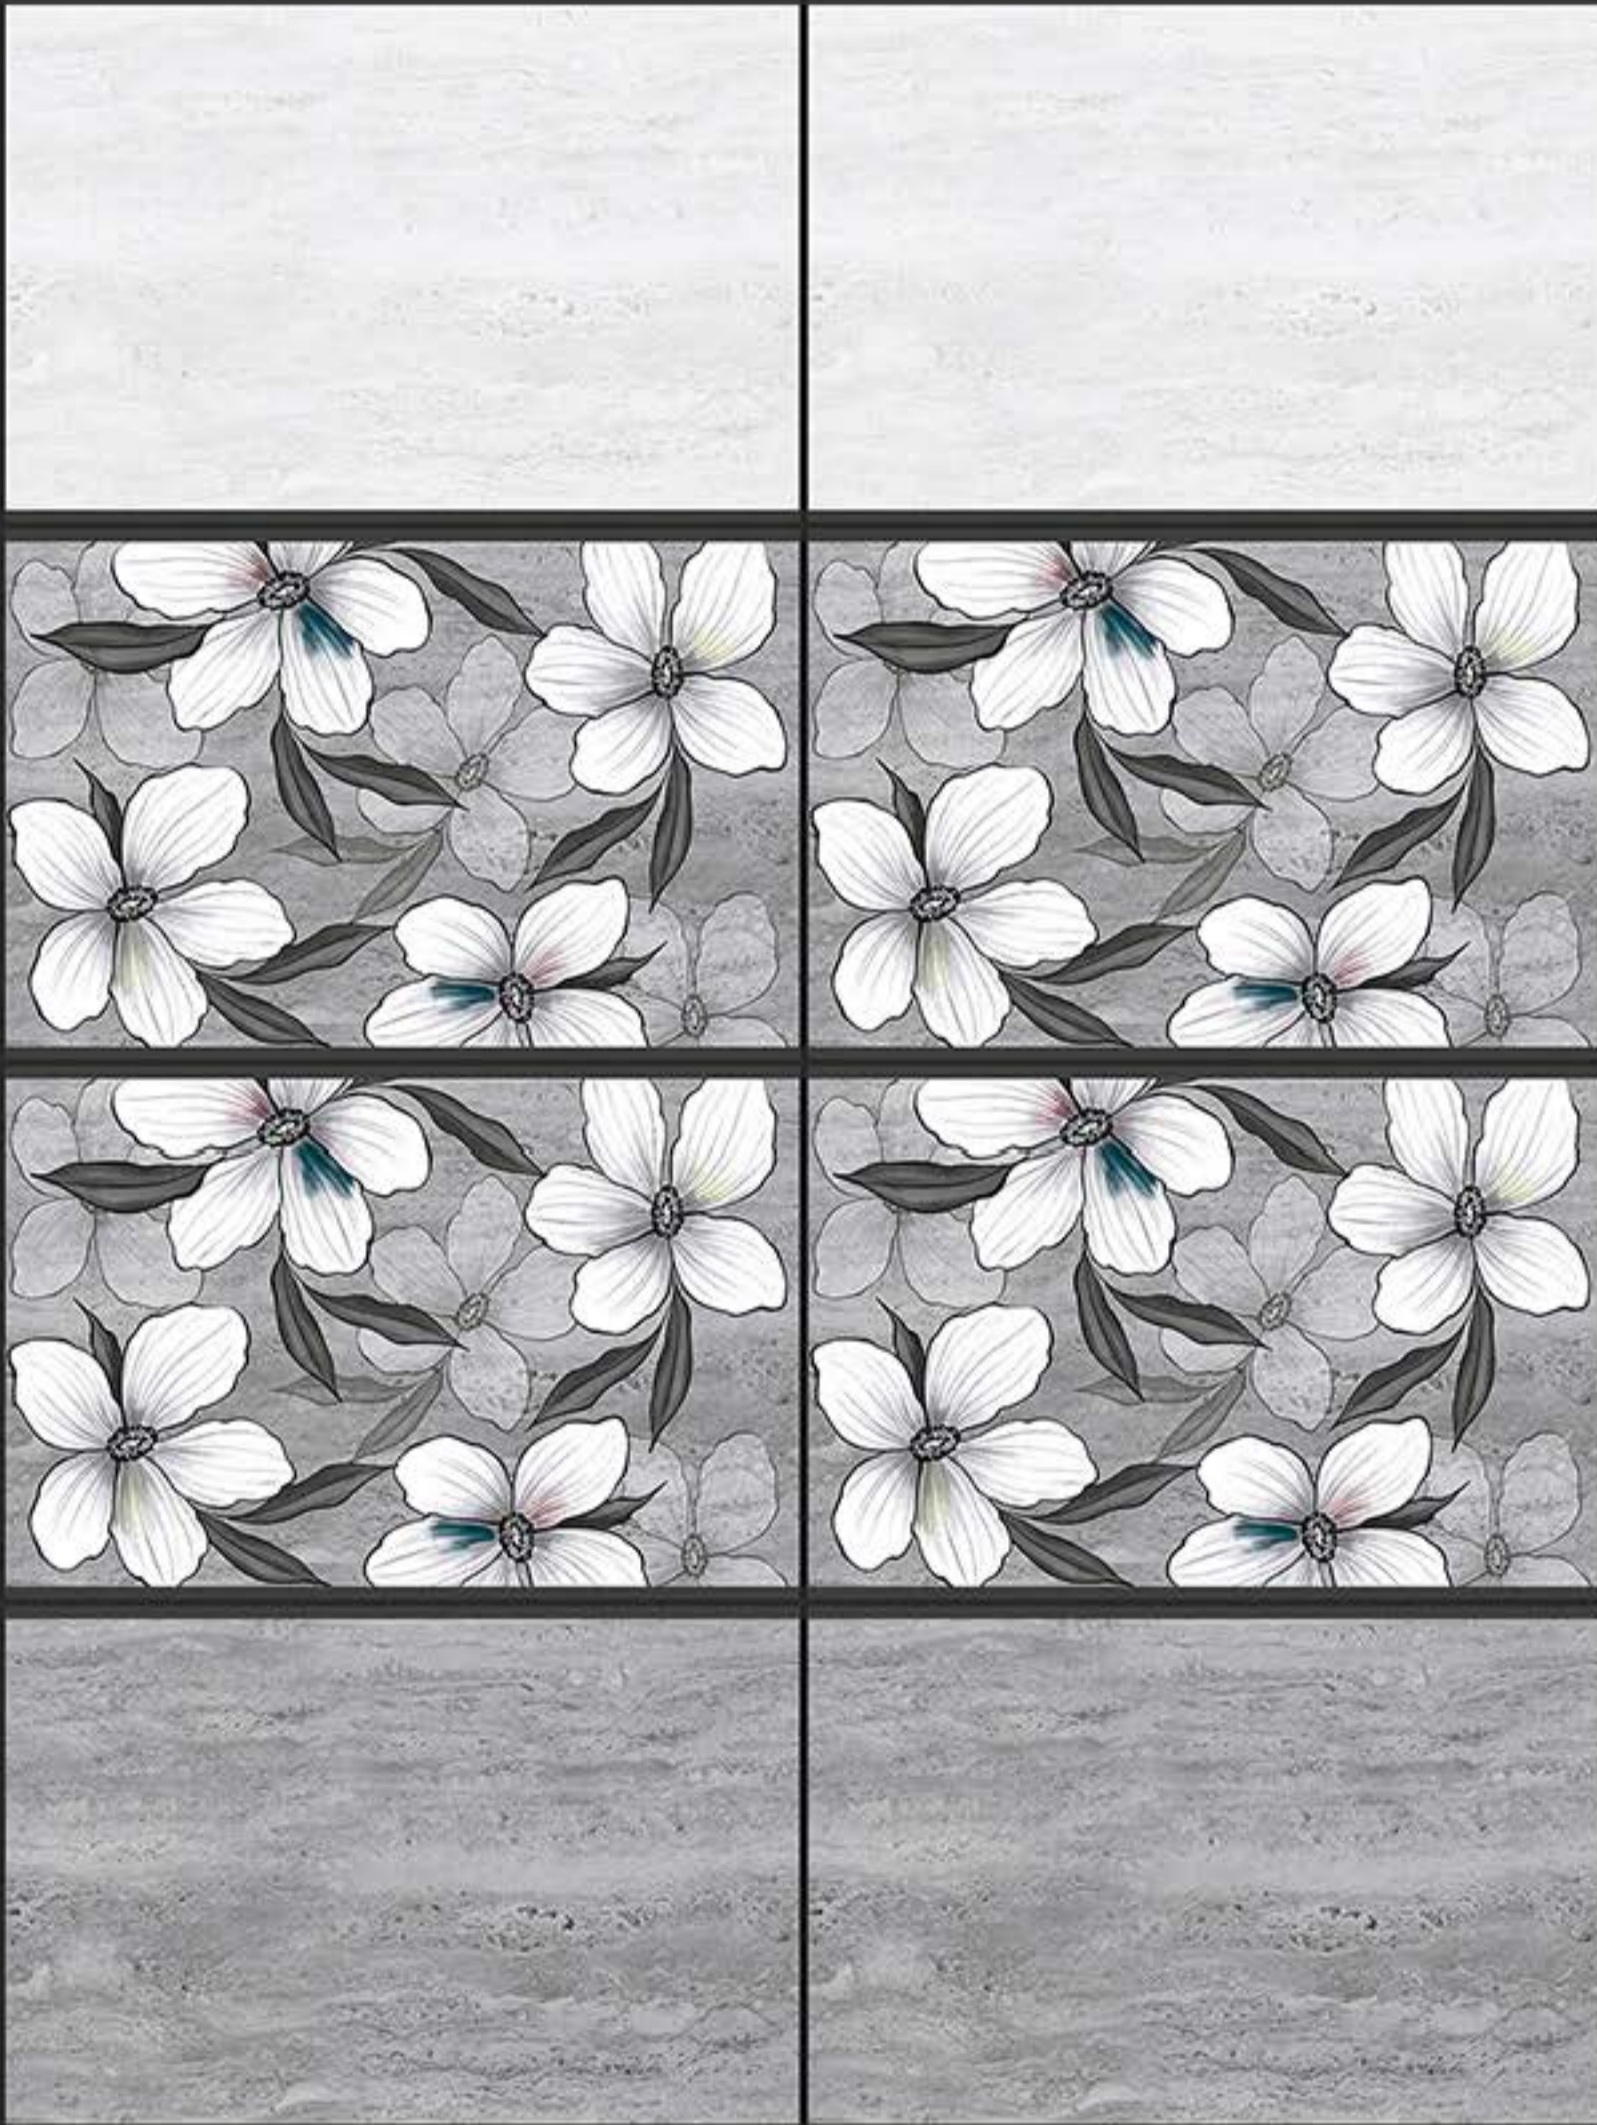

WATER PROOF

WALL TILES
300x450 mm

DEFINING YOUR LIFE'S TILE

savera
International

GLOSSY
SERIES

1889 - LT
1889 - HL1
1889 - DK

RANDOM DESIGN

3D DESIGNS