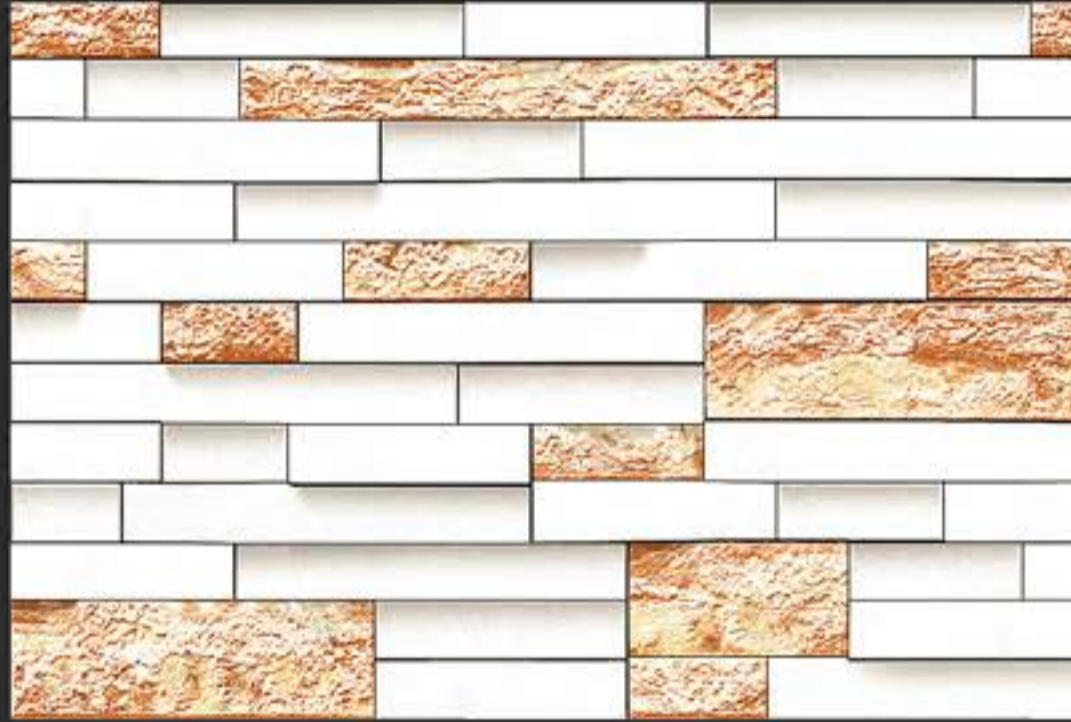

DEFINING YOUR LIFE'S TILE

RANDOM DESIGN

3D DESIGNS

HD PRINTING

APPLY ON WALL

WATER PROOF

WALL TILES

300x450 mm