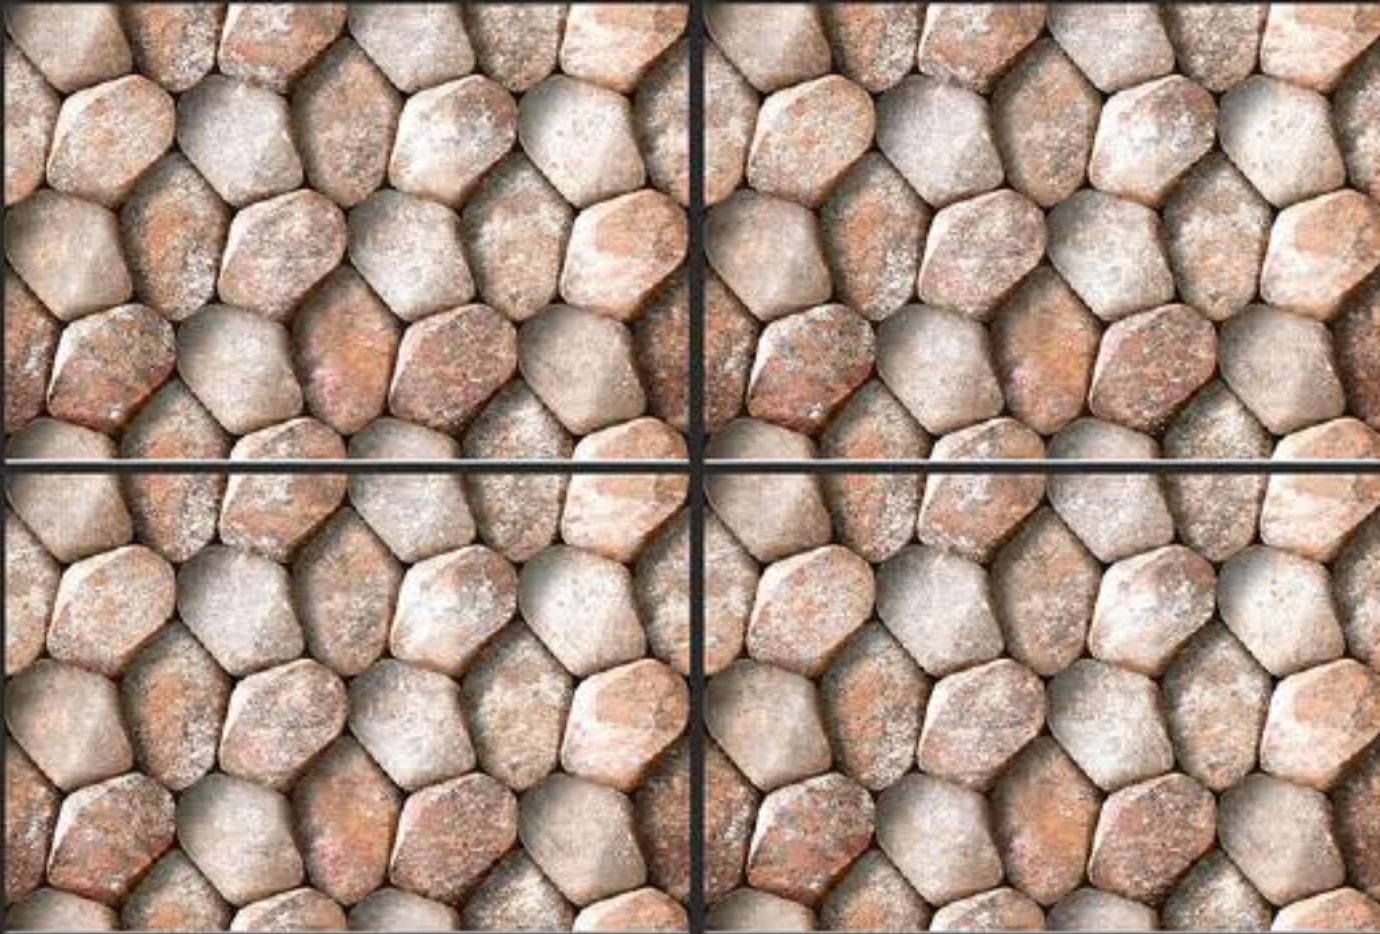

DEFINING YOUR LIFE'S TILE

RANDOM DESIGN

3D DESIGNS

HD PRINTING

APPLY ON WALL

WATER PROOF

WALL TILES

300x450 mm