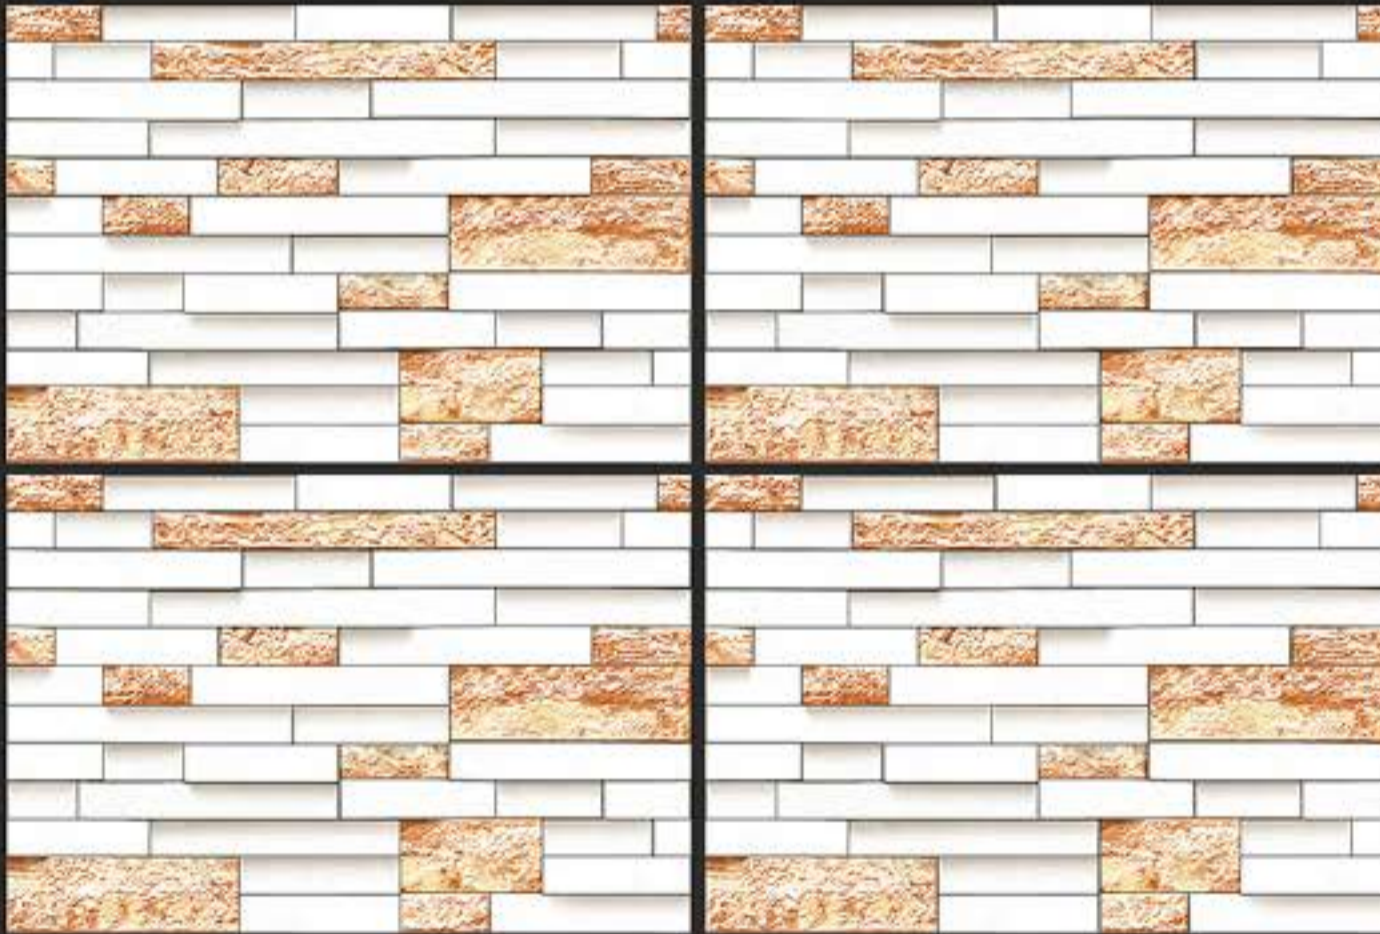

DEFINING YOUR LIFE'S TILE

RANDOM DESIGN

3D DESIGNS

HD PRINTING

APPLY ON WALL

WATER PROOF

WALL TILES

300x450 mm