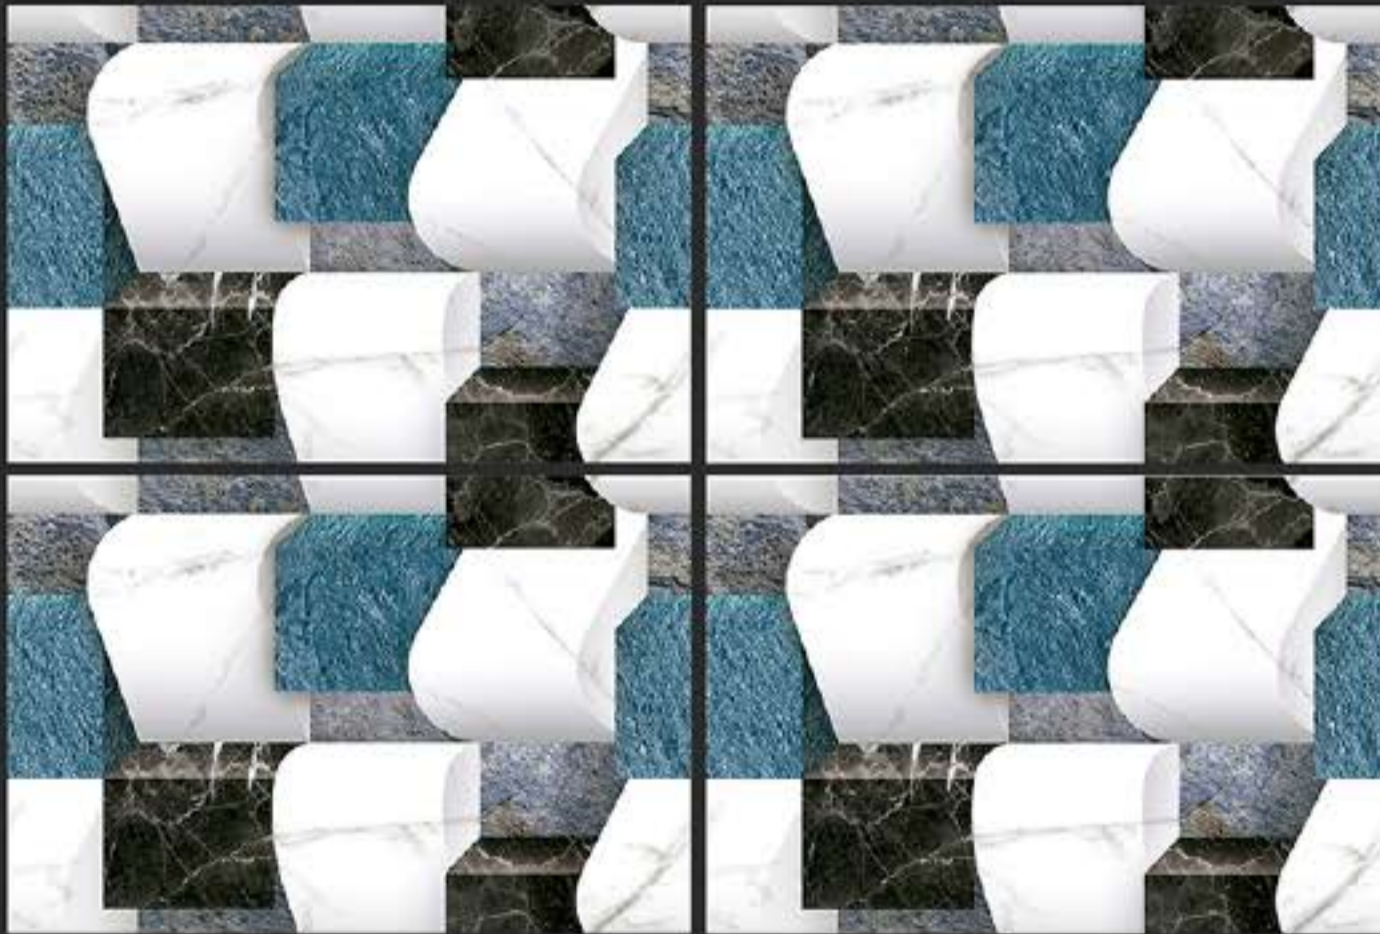

DEFINING YOUR LIFE'S TILE

RANDOM DESIGN

3D DESIGNS

HD PRINTING

APPLY ON WALL

WATER PROOF

WALL TILES

300x450 mm