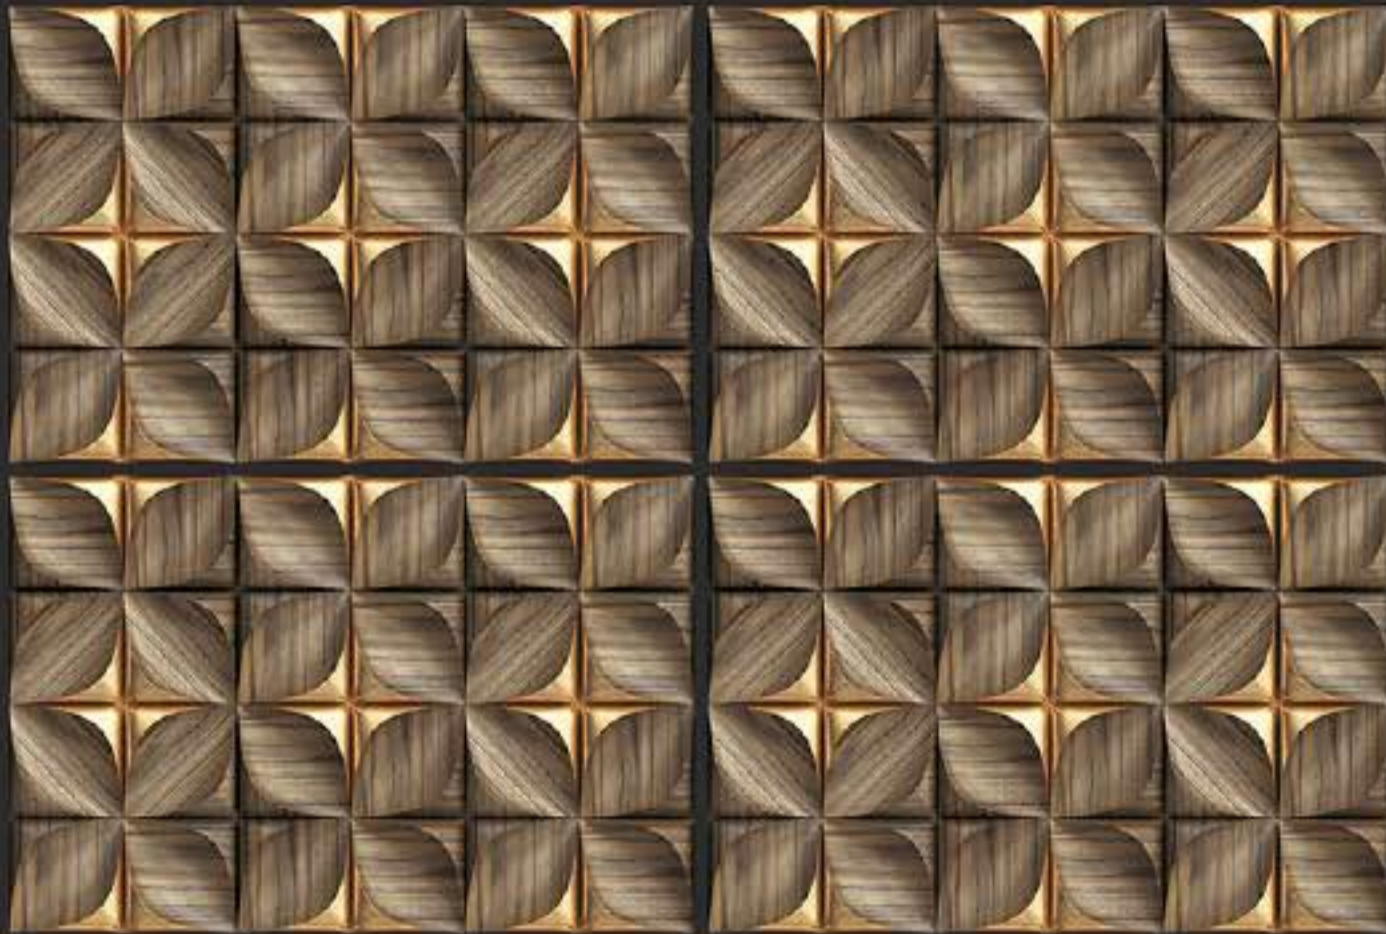

3D DESIGNS

HD PRINTING

APPLY ON WALL

WATER PROOF

WALL TILES

300x450 mm

GLOSSY - G - 14001
MATT - M - 14001

DEFINING YOUR LIFE'S TILE