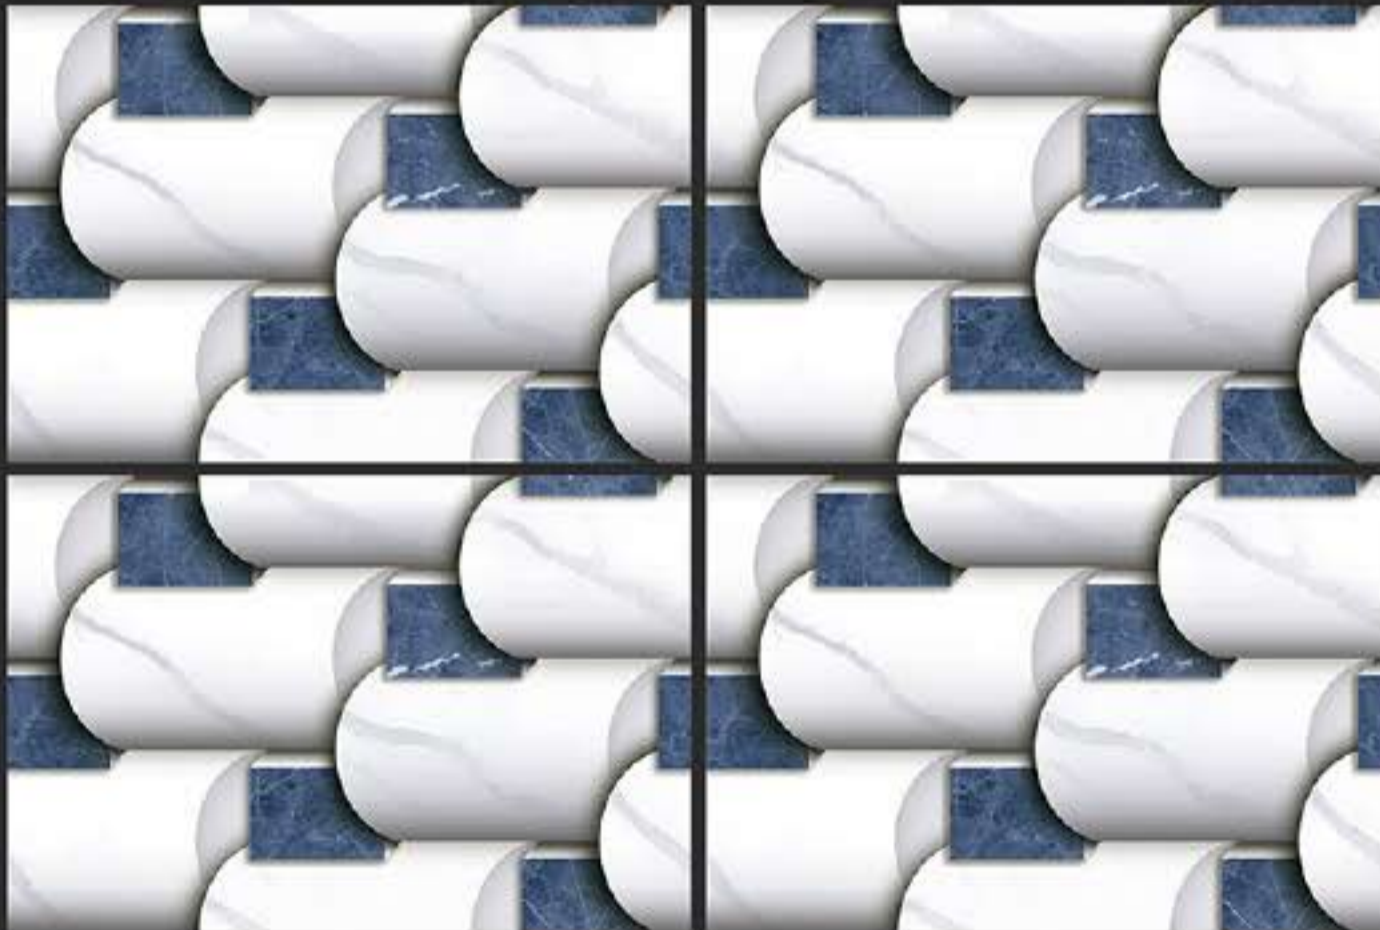

APPLY ON WALL

WATER PROOF

WALL TILES

300x450 mm

GLOSSY - G - 9514
MATT - M - 9514

(PLAIN)

DEFINING YOUR LIFE'S TILE

RANDOM DESIGN