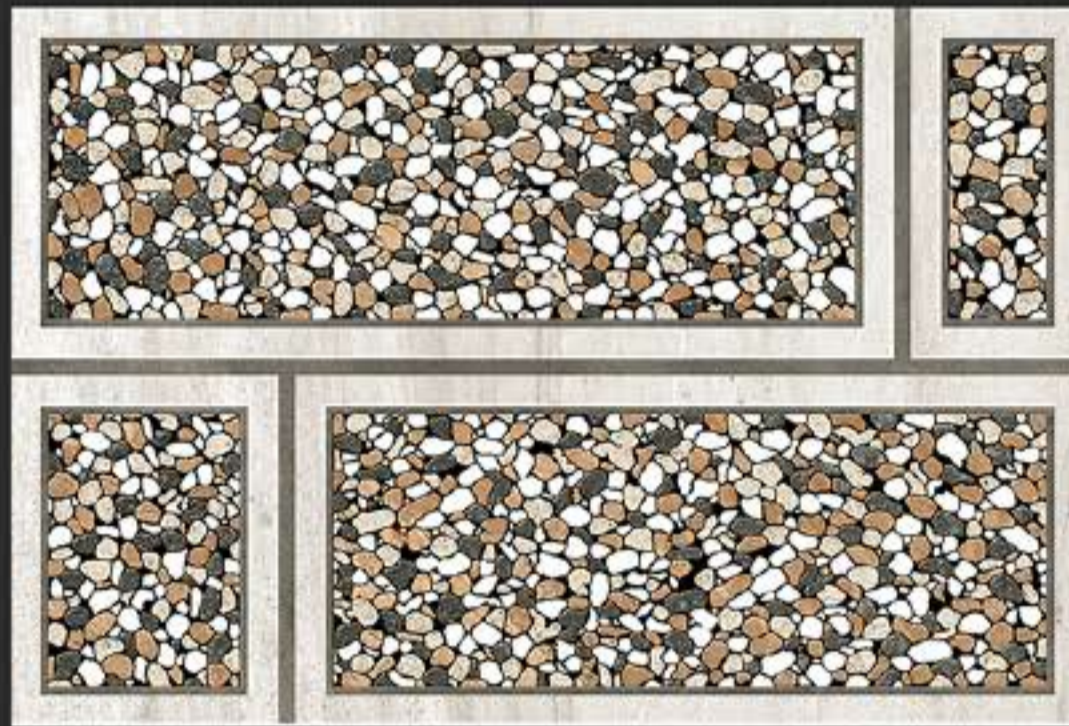

GLOSSY - G - 9252
MATT - M - 9252