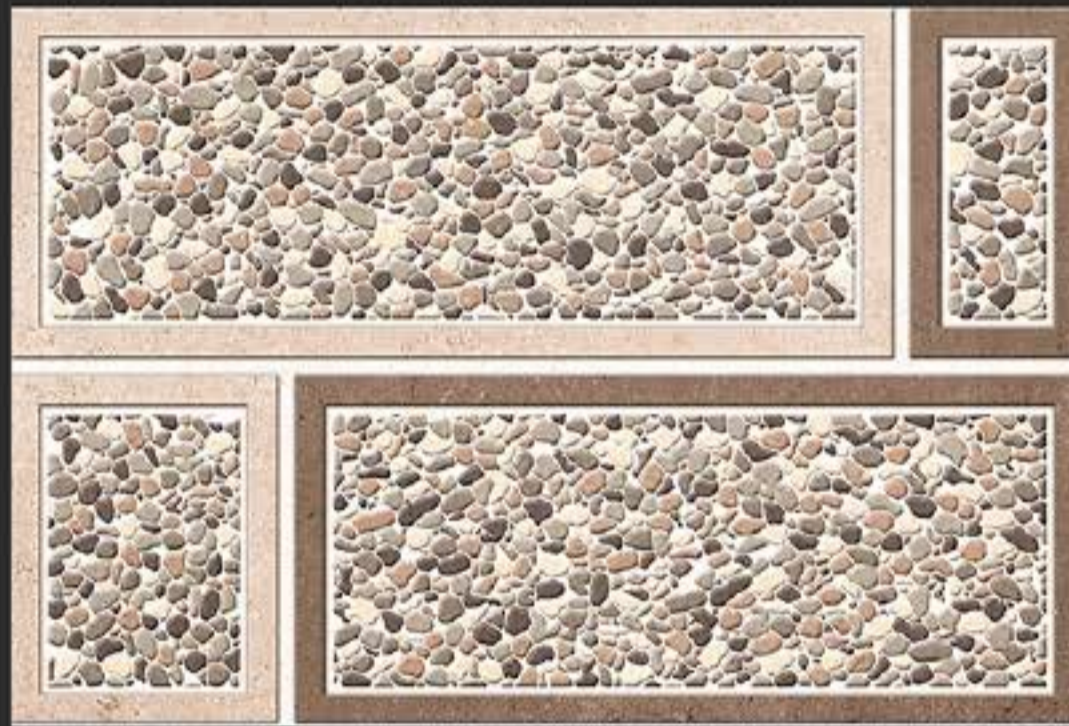

GLOSSY - G - 9253
MATT - M - 9253