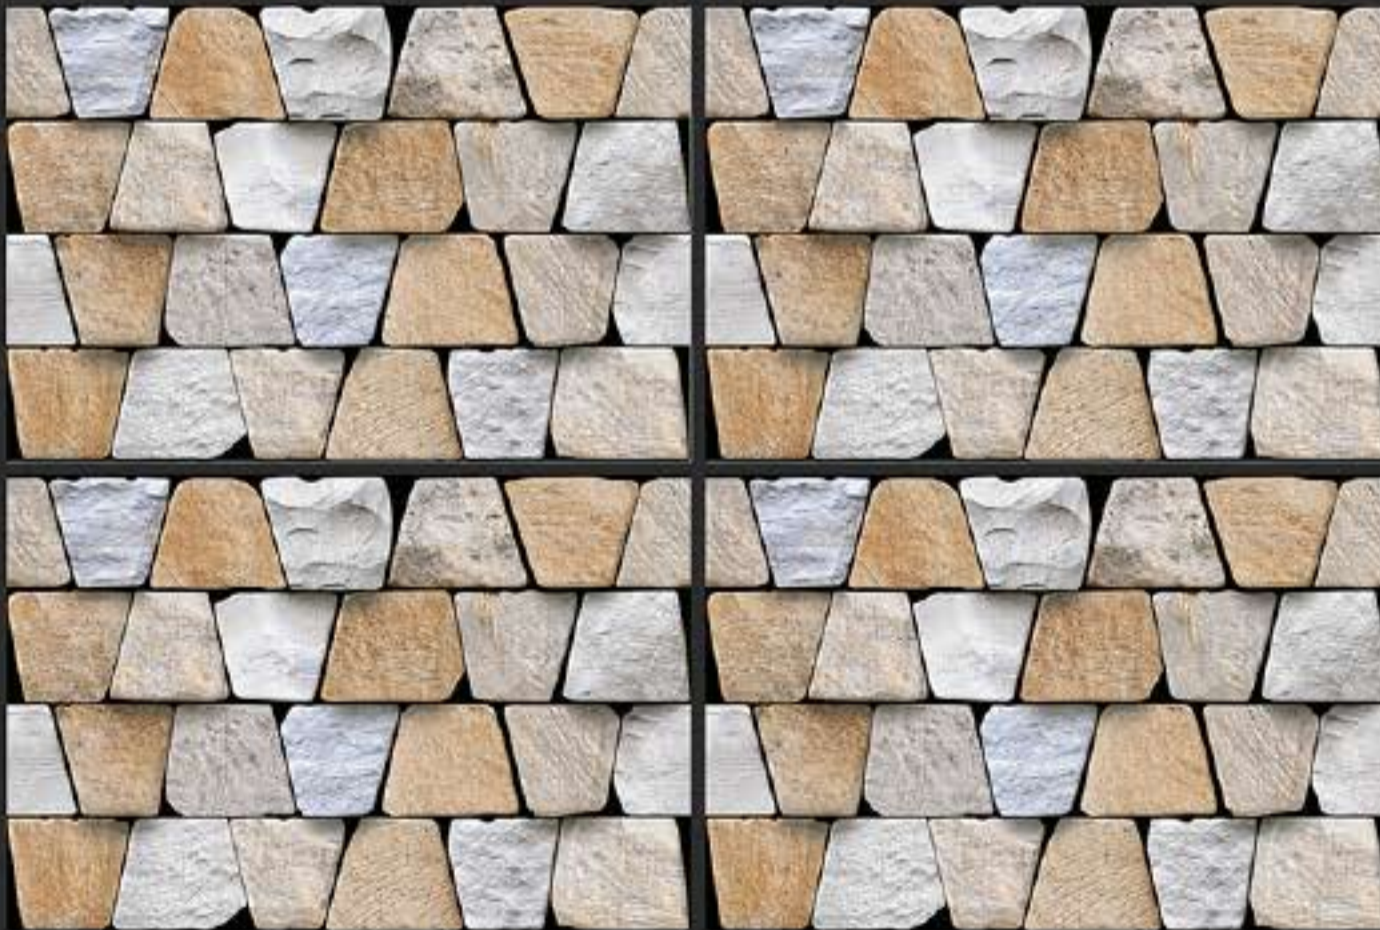

HD PRINTING

APPLY ON WALL

WATER PROOF

WALL TILES

300x450 mm

GLOSSY - G - 9314
MATT - M - 9314

DEFINING YOUR LIFE'S TILE

RANDOM DESIGN