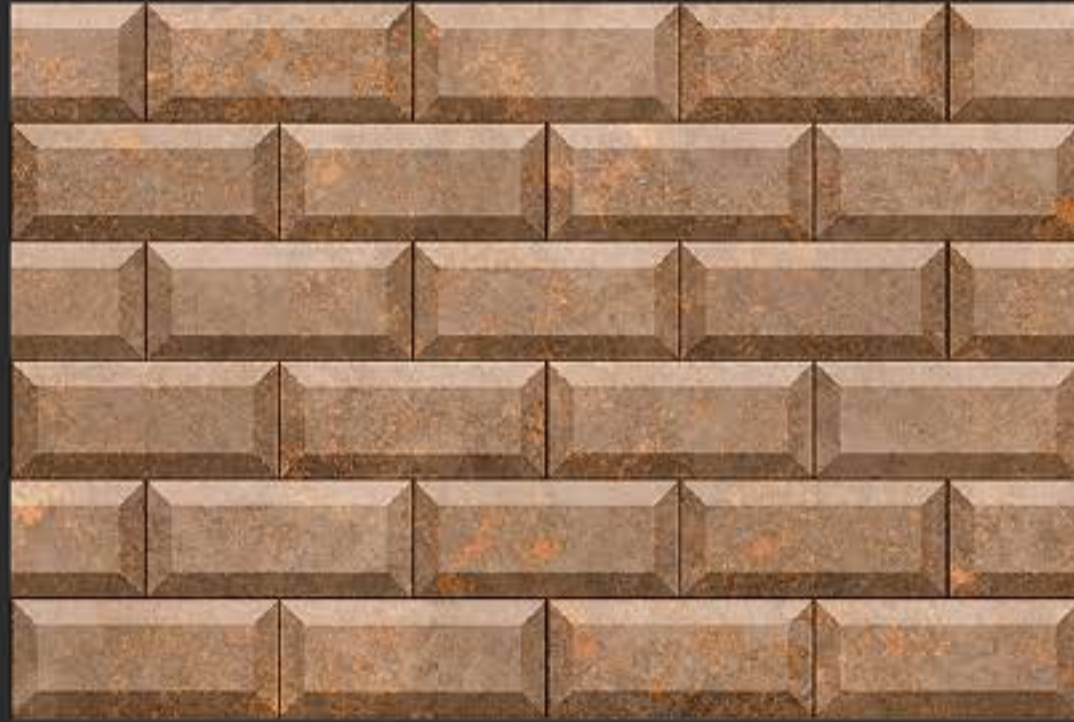

GLOSSY - G - 9682
MATT - M - 9682