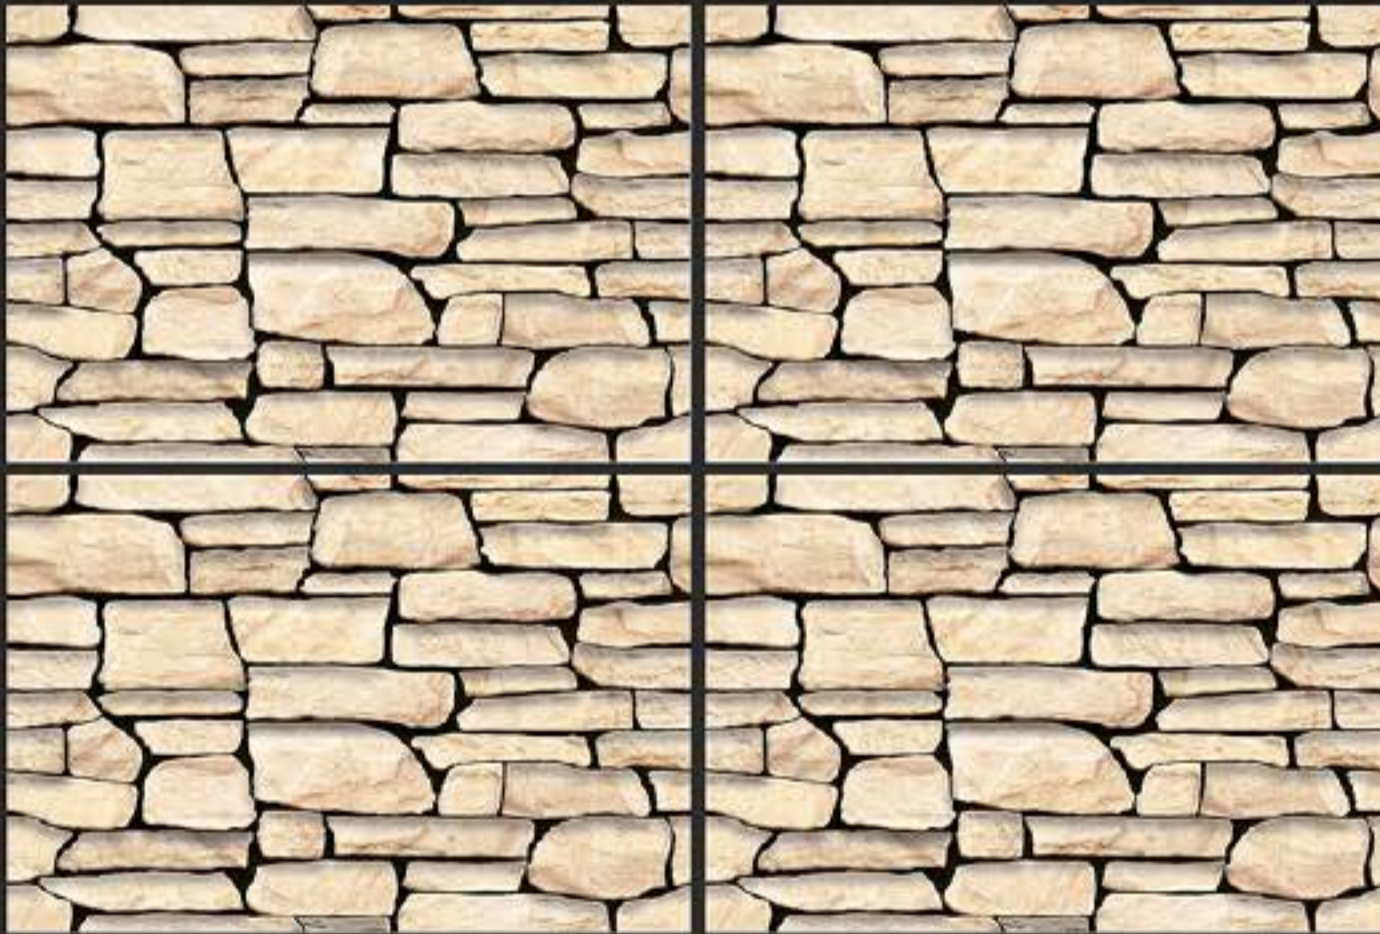

DEFINING YOUR LIFE'S TILE

RANDOM DESIGN

3D DESIGNS

HD PRINTING

APPLY ON WALL

WATER PROOF

WALL TILES

300x450 mm