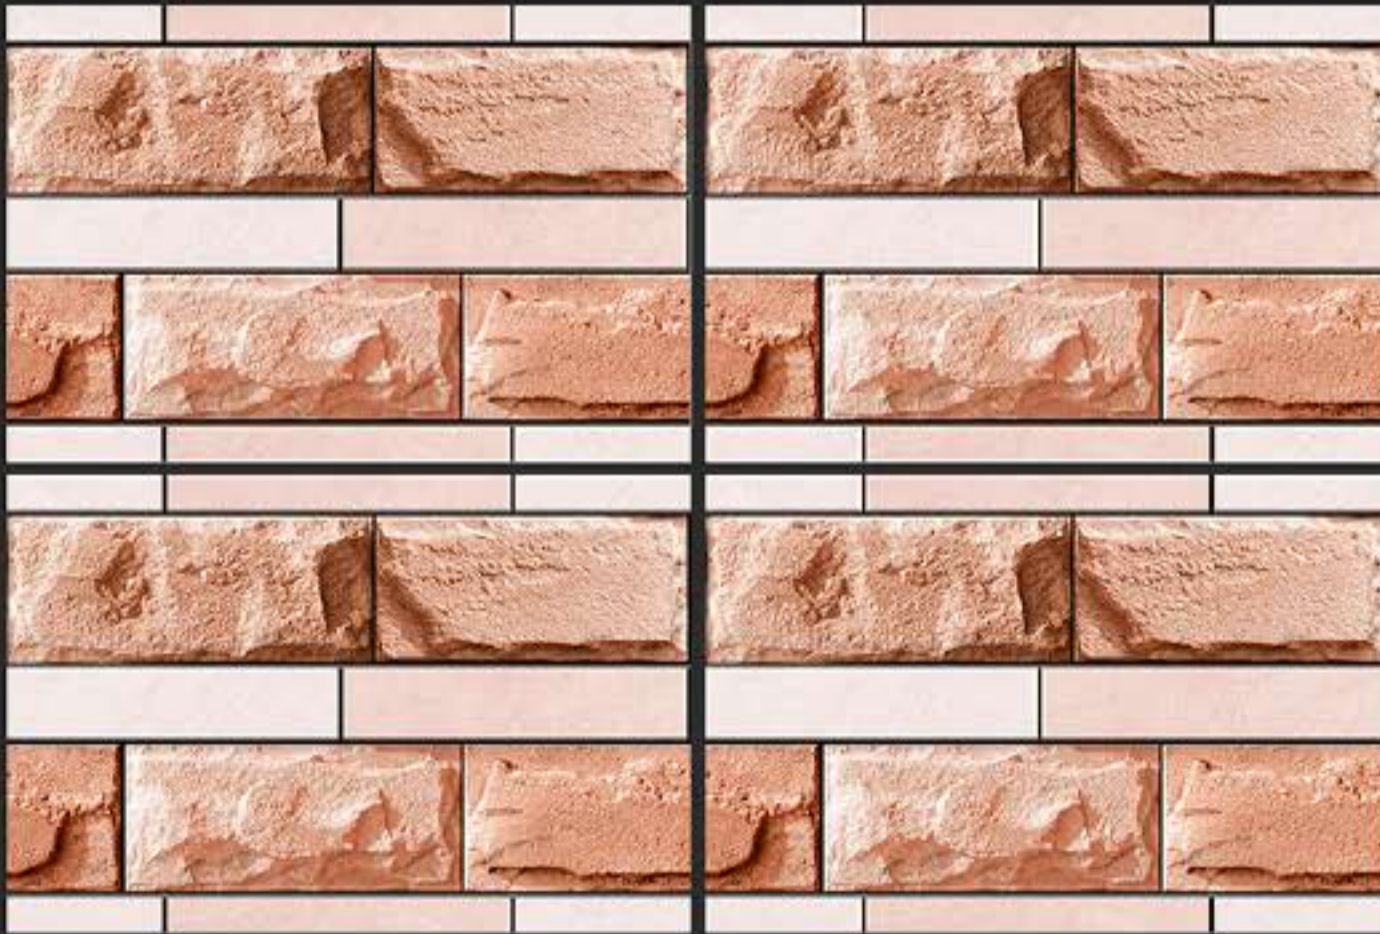

HD PRINTING

APPLY ON WALL

WATER PROOF

WALL TILES

300x450 mm

GLOSSY - G - 9295
MATT - M - 9295

DEFINING YOUR LIFE'S TILE

RANDOM DESIGN