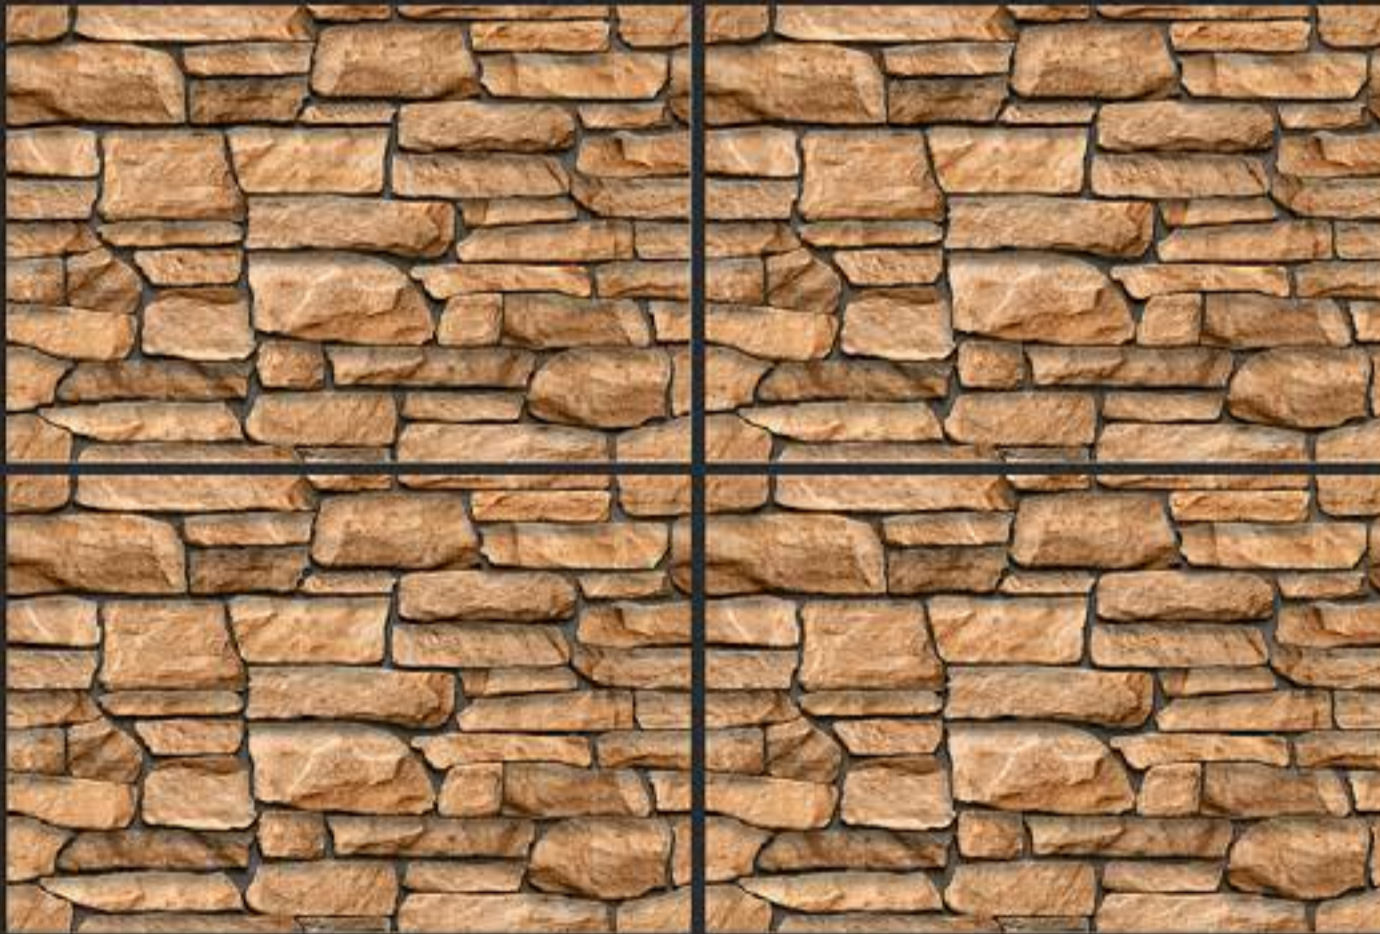

DEFINING YOUR LIFE'S TILE

RANDOM DESIGN

3D DESIGNS

HD PRINTING

APPLY ON WALL

WATER PROOF

WALL TILES

300x450 mm