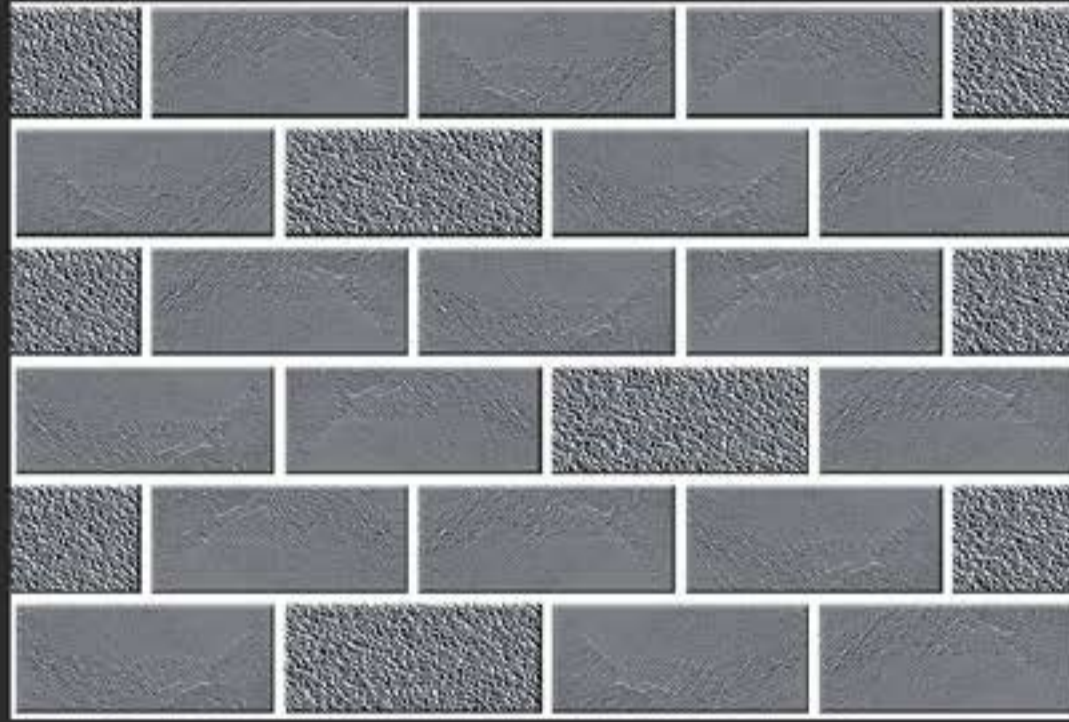

GLOSSY - G - 9687
MATT - M - 9687