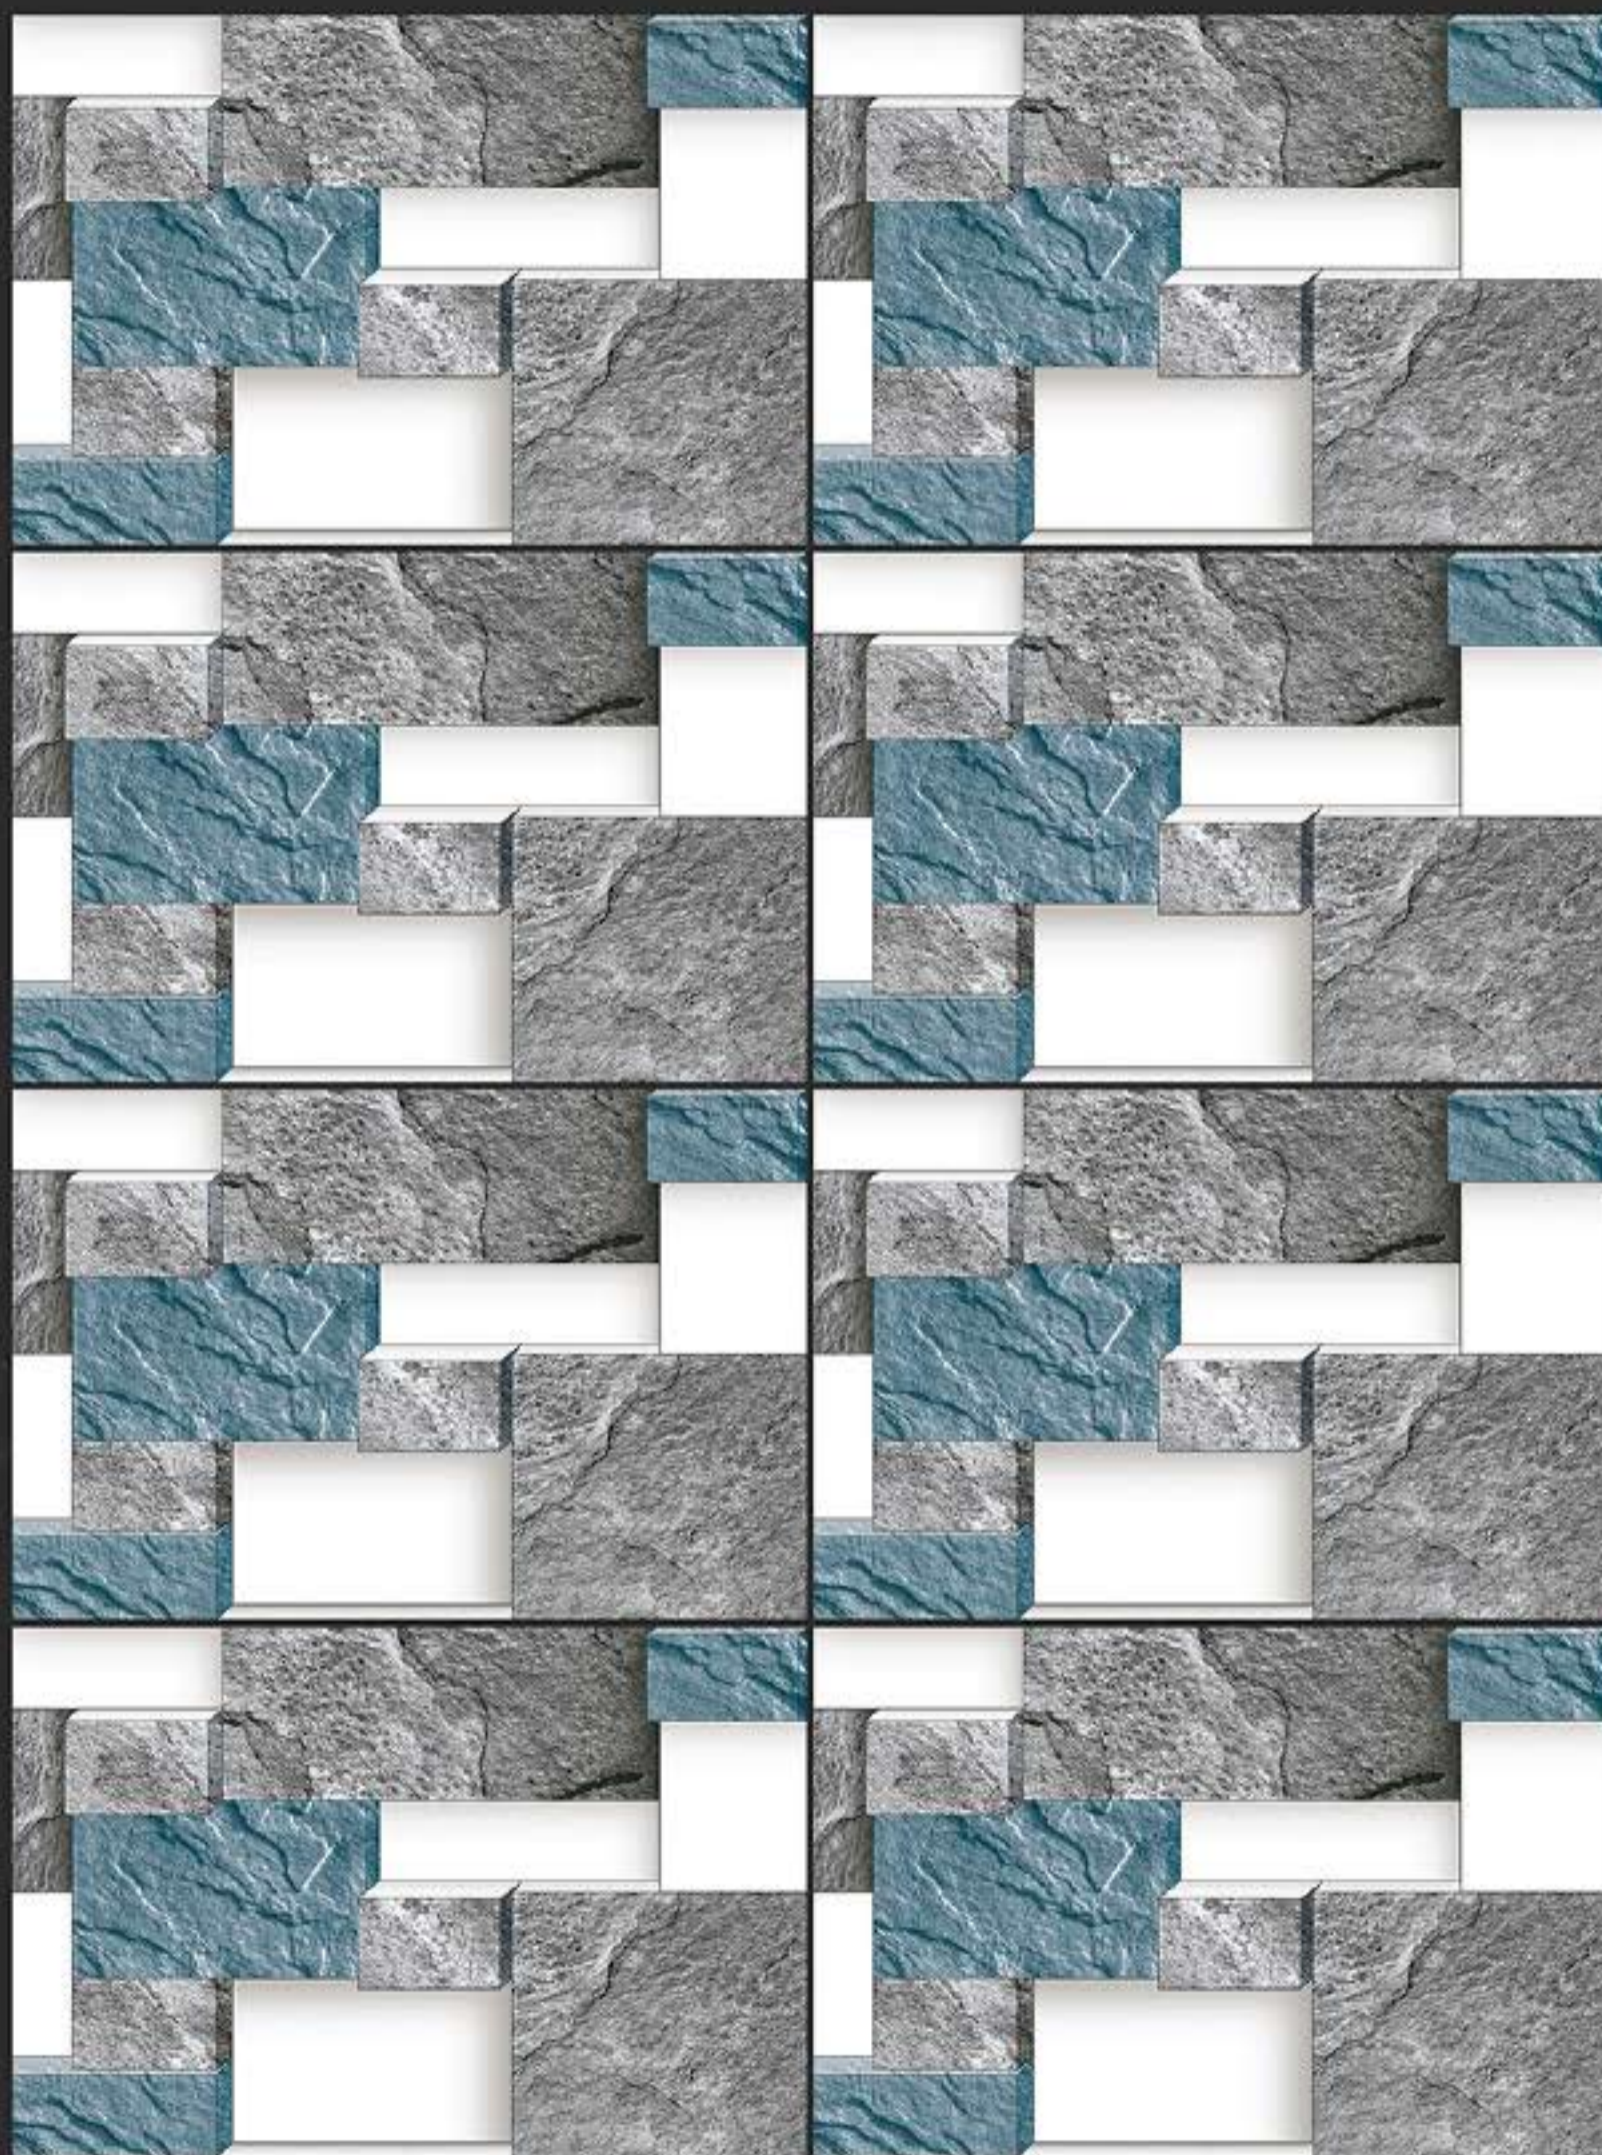

RANDOM DESIGN

3D DESIGNS

HD PRINTING

APPLY ON WALL

WATER PROOF

WALL TILES

300x450 mm

DEFINING YOUR LIFE'S TILE