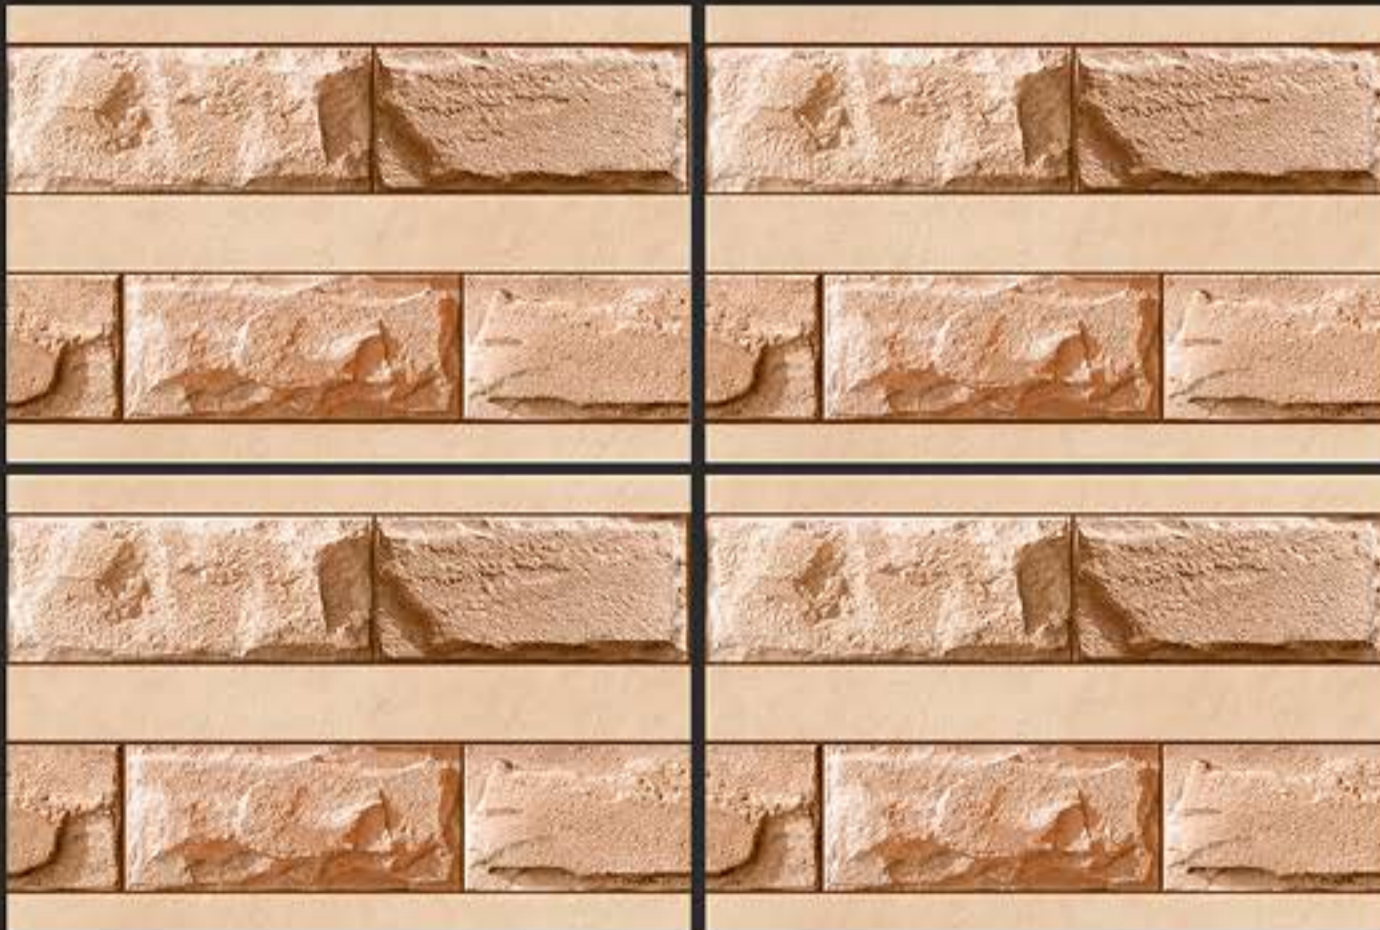

3D DESIGNS

HD PRINTING

APPLY ON WALL

WATER PROOF

WALL TILES

300x450 mm

GLOSSY - G - 9296
MATT - M - 9296

DEFINING YOUR LIFE'S TILE