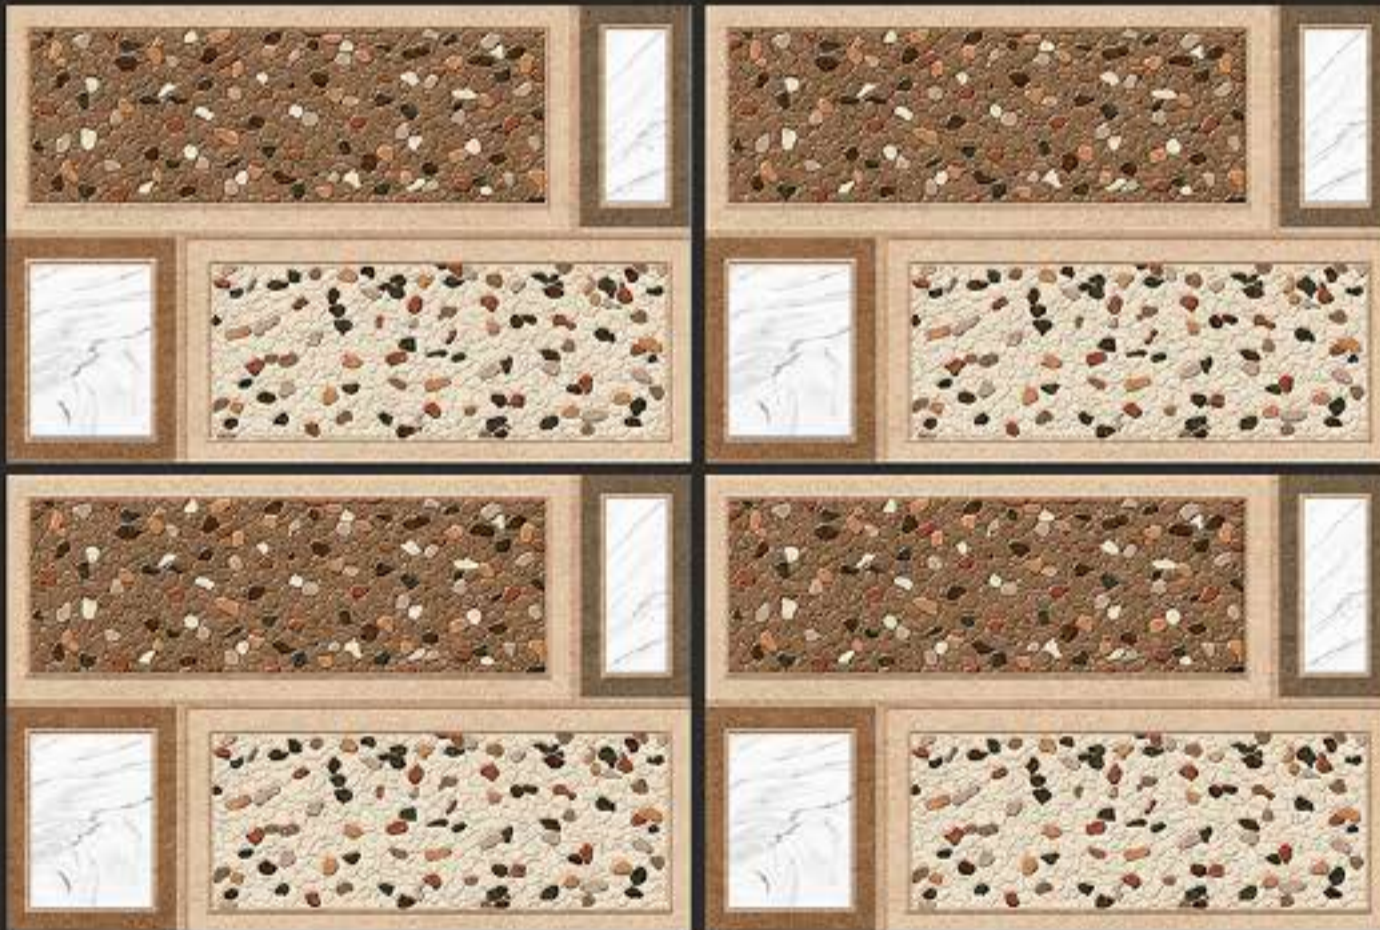

HD PRINTING

APPLY ON WALL

WATER PROOF

WALL TILES

300x450 mm

DEFINING YOUR LIFE'S TILE

GLOSSY - G - 9259
MATT - M - 9259

DEFINING YOUR LIFE'S TILE