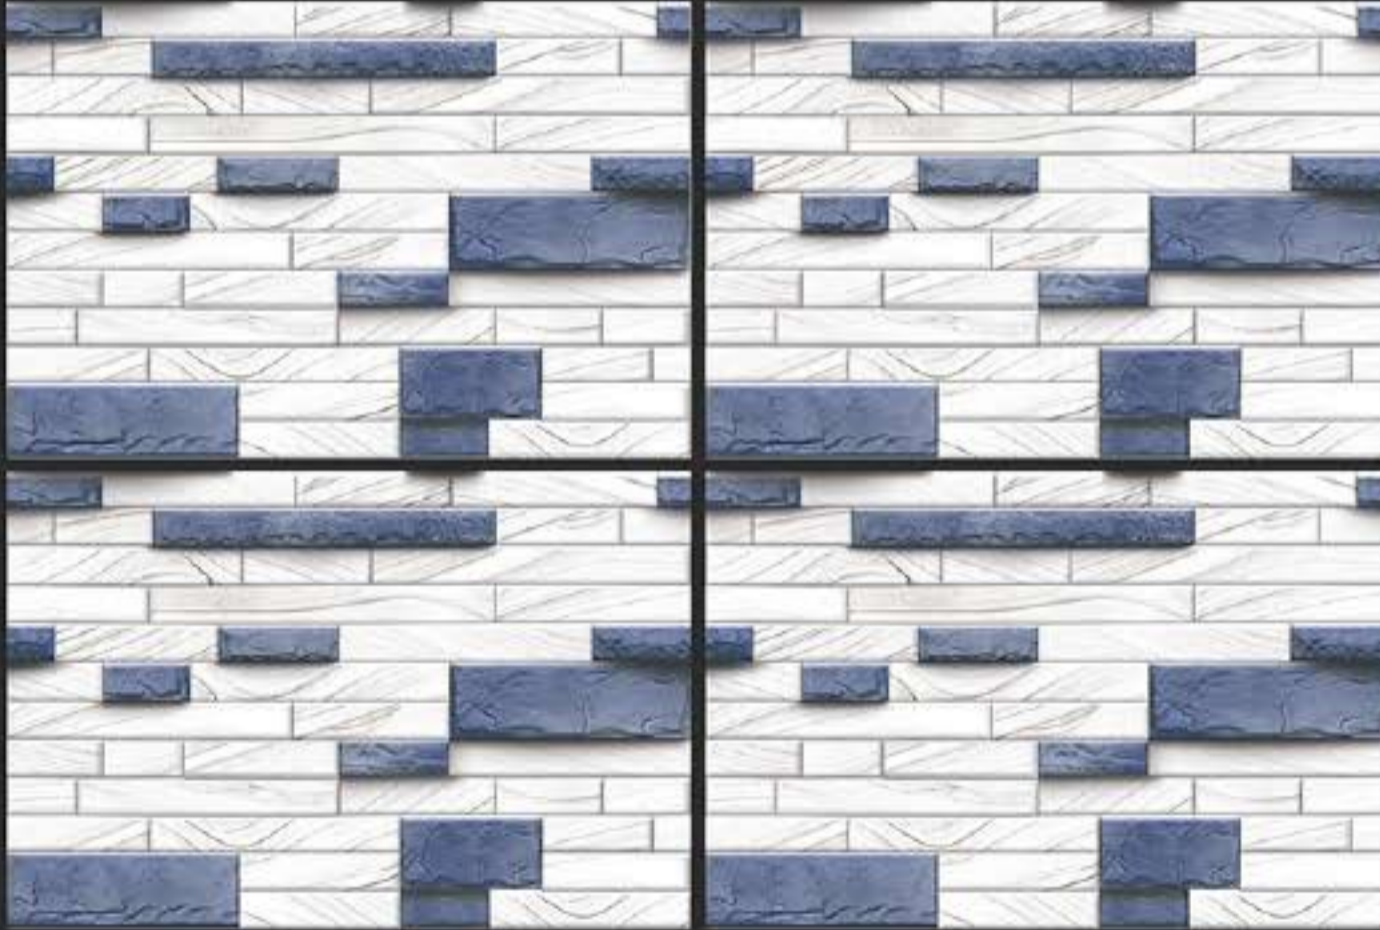

APPLY ON WALL

WATER PROOF

WALL TILES

300x450 mm

GLOSSY - G - 9178
MATT - M - 9178

DEFINING YOUR LIFE'S TILE

RANDOM DESIGN

3D DESIGNS