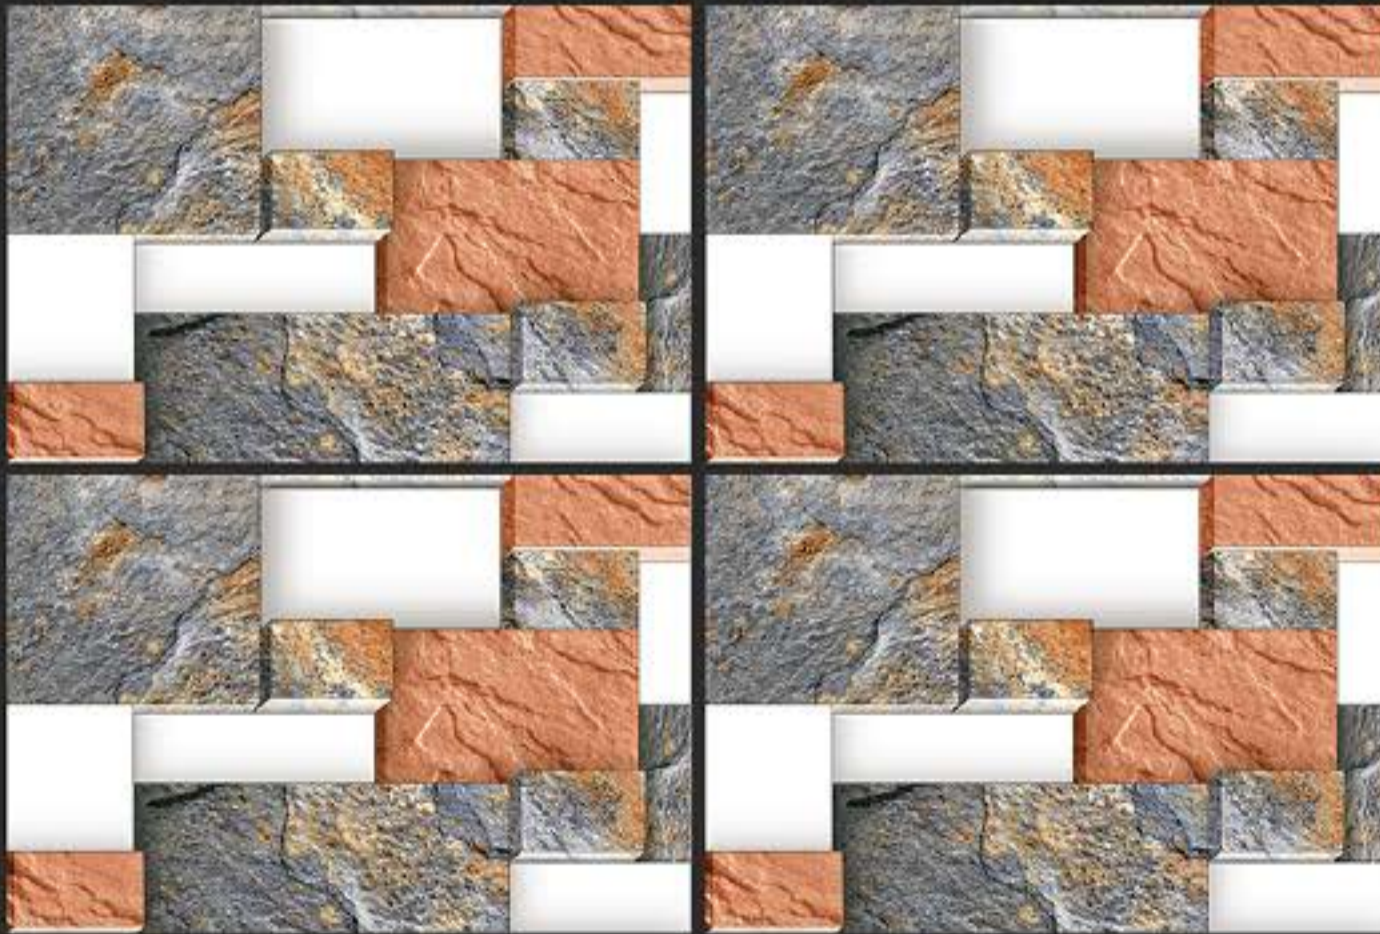

DEFINING YOUR LIFE'S TILE

RANDOM DESIGN

3D DESIGNS

HD PRINTING

APPLY ON WALL

WATER PROOF

WALL TILES

300x450 mm