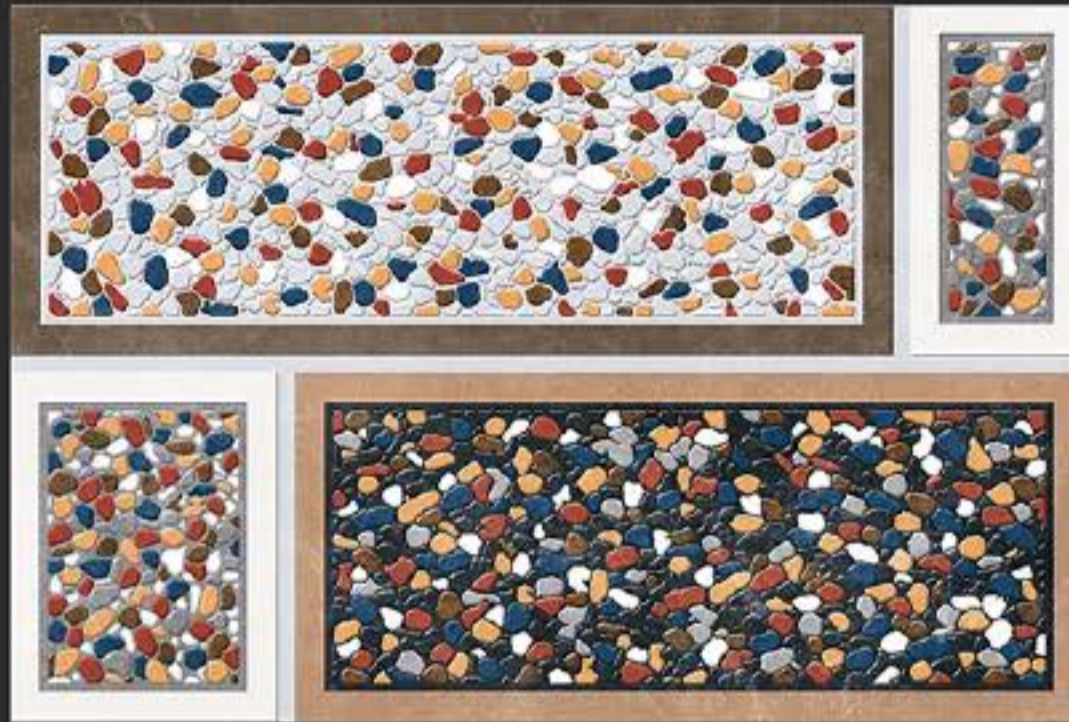

GLOSSY - G - 9256
MATT - M - 9256