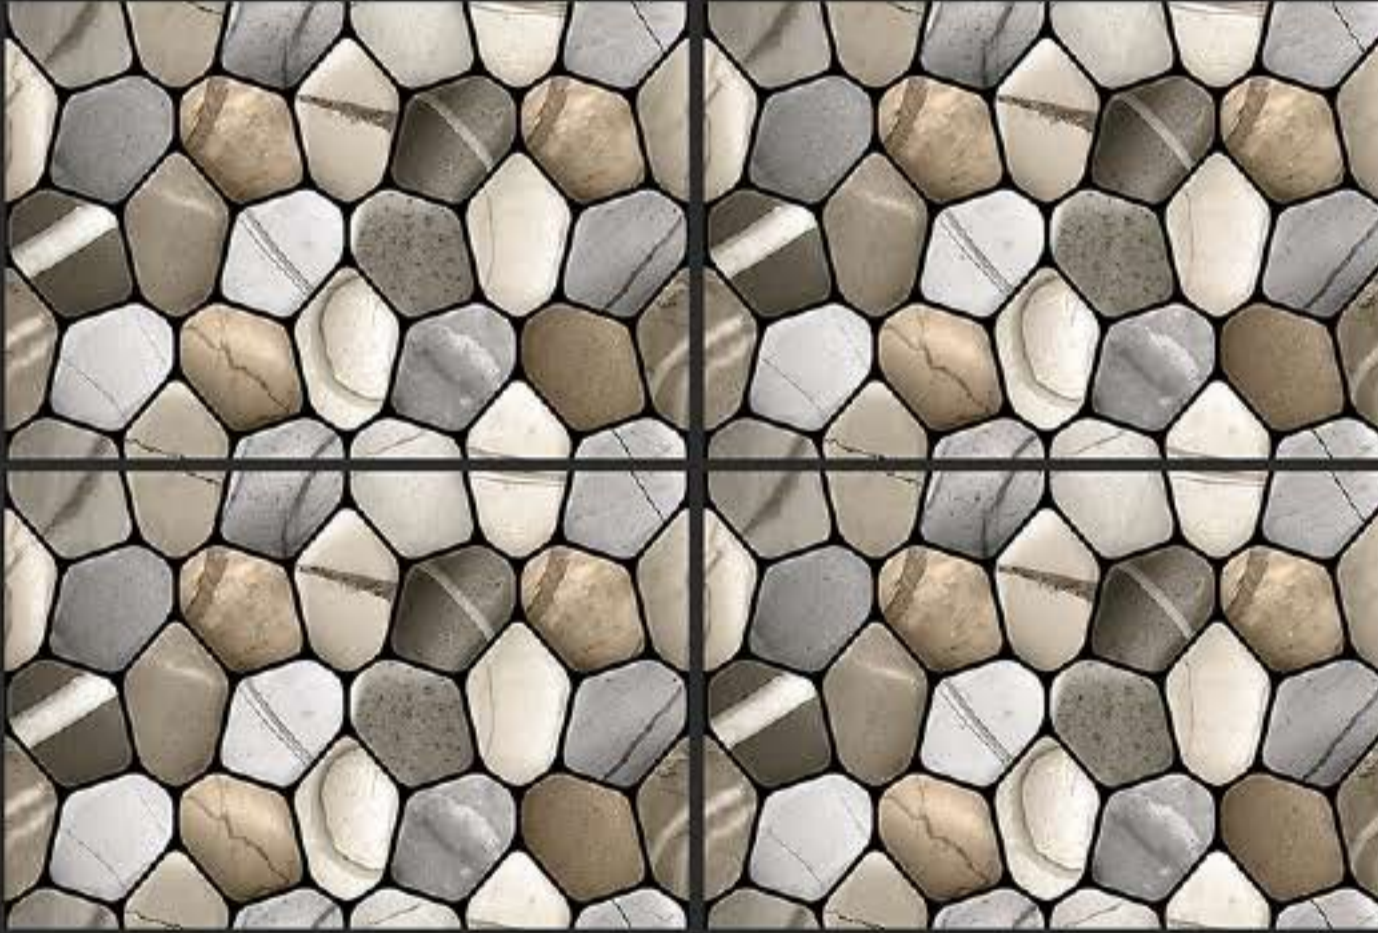

DEFINING YOUR LIFE'S TILE

RANDOM DESIGN

3D DESIGNS

HD PRINTING

APPLY ON WALL

WATER PROOF

WALL TILES

300x450 mm