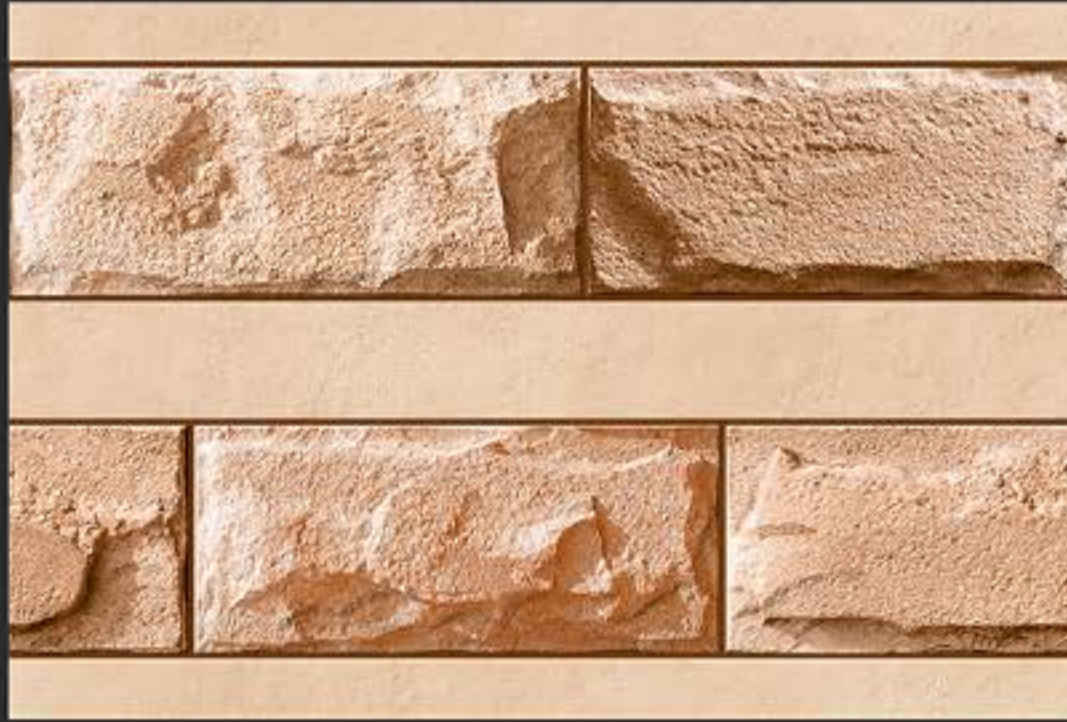

3D DESIGNS

HD PRINTING

APPLY ON WALL

WATER PROOF

WALL TILES

300x450 mm

GLOSSY - G - 9296
MATT - M - 9296

DEFINING YOUR LIFE'S TILE