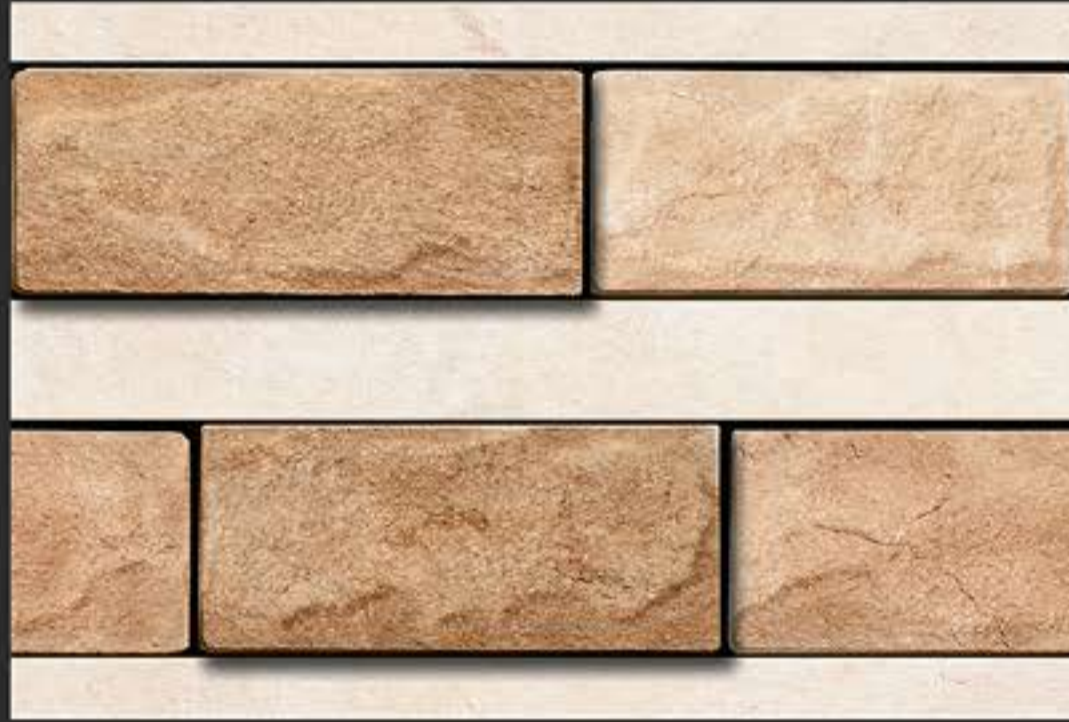

DEFINING YOUR LIFE'S TILE

RANDOM DESIGN

3D DESIGNS

HD PRINTING

APPLY ON WALL

WATER PROOF

WALL TILES

300x450 mm