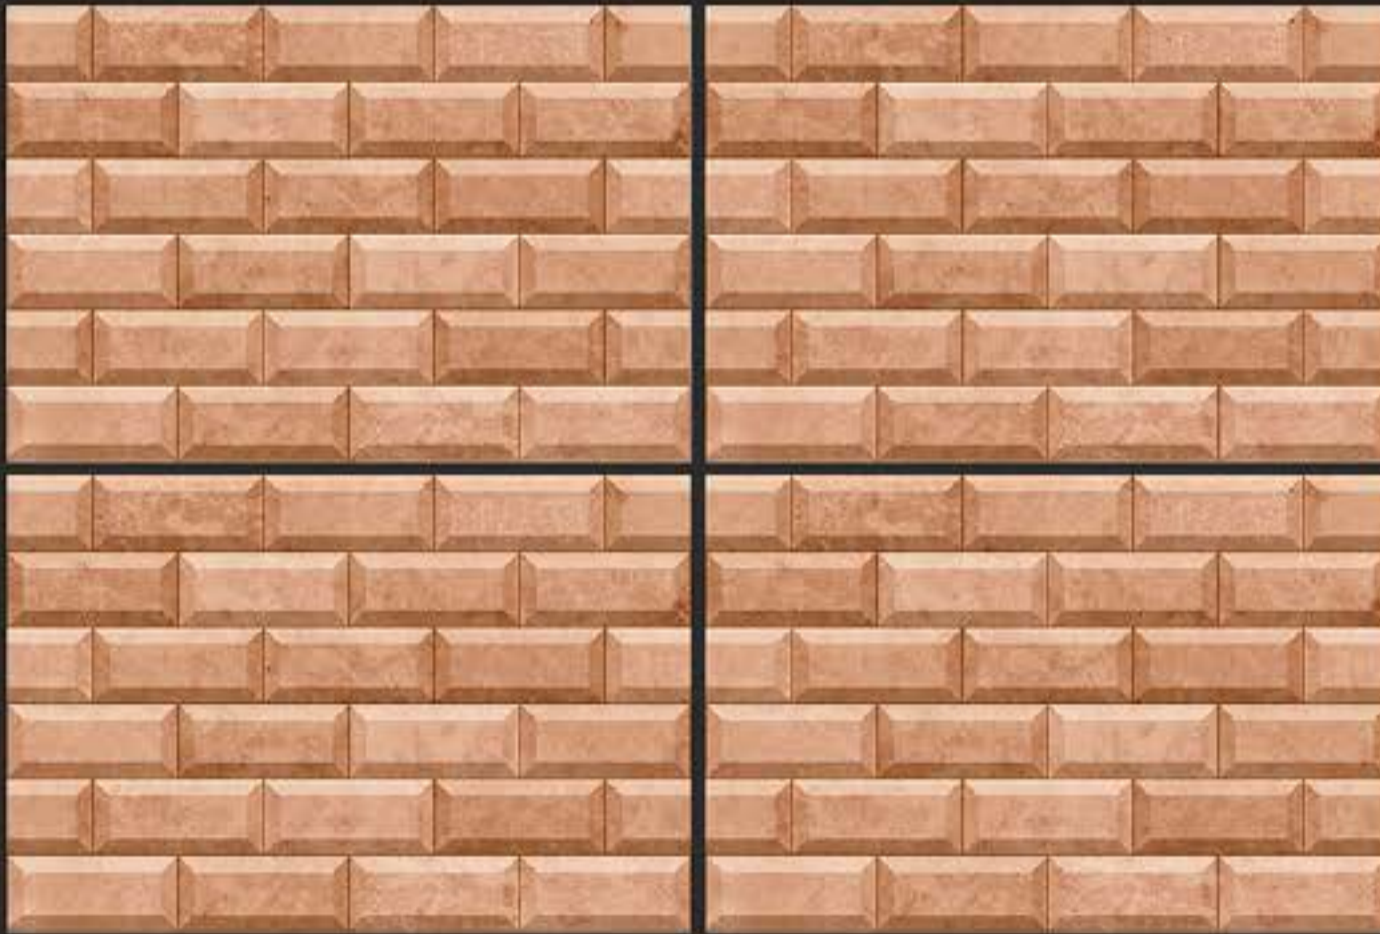

3D DESIGNS

HD PRINTING

APPLY ON WALL

WATER PROOF

WALL TILES

300x450 mm

GLOSSY - G - 9681
MATT - M - 9681

DEFINING YOUR LIFE'S TILE