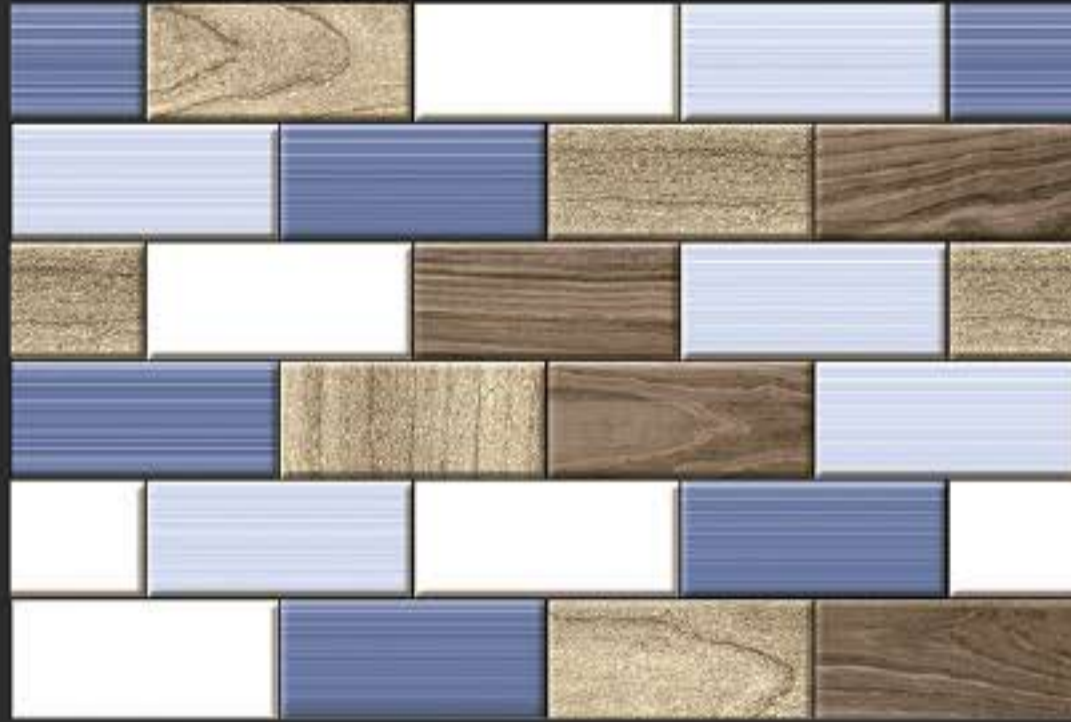

GLOSSY - G - 9686
MATT - M - 9686