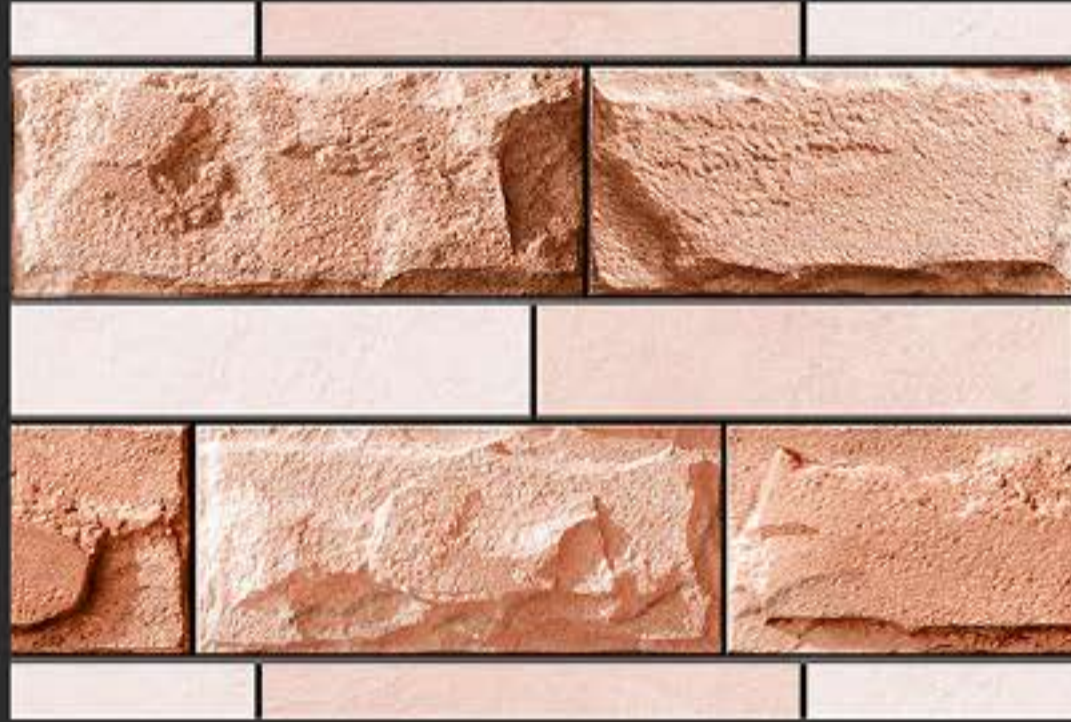

HD PRINTING

APPLY ON WALL

WATER PROOF

WALL TILES

300x450 mm

GLOSSY - G - 9295
MATT - M - 9295

DEFINING YOUR LIFE'S TILE

RANDOM DESIGN