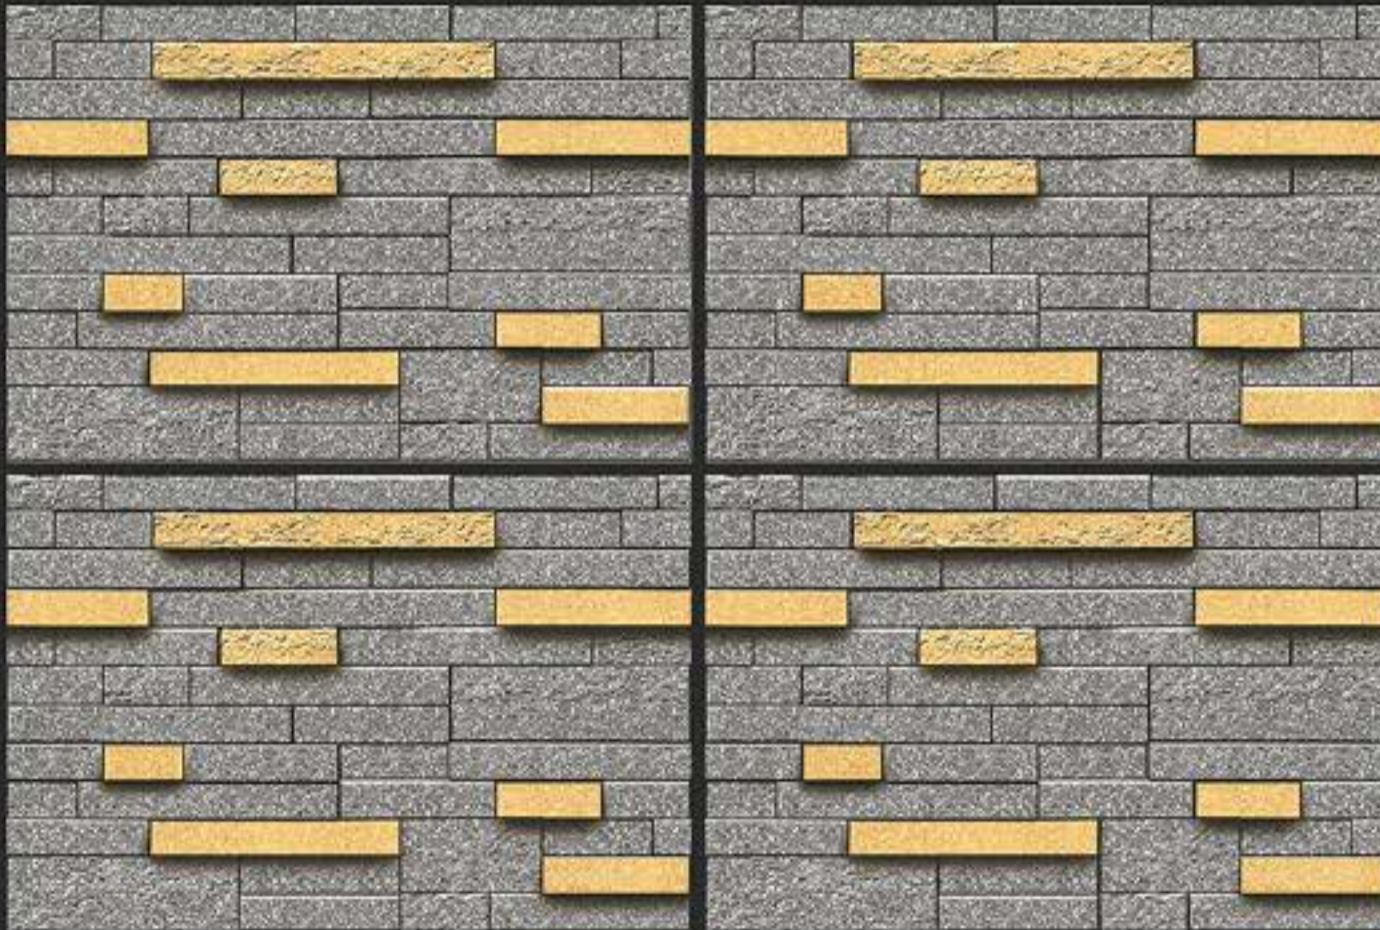

RANDOM DESIGN

3D DESIGNS

HD PRINTING

APPLY ON WALL

WATER PROOF

WALL TILES

300x450 mm

DEFINING YOUR LIFE'S TILE