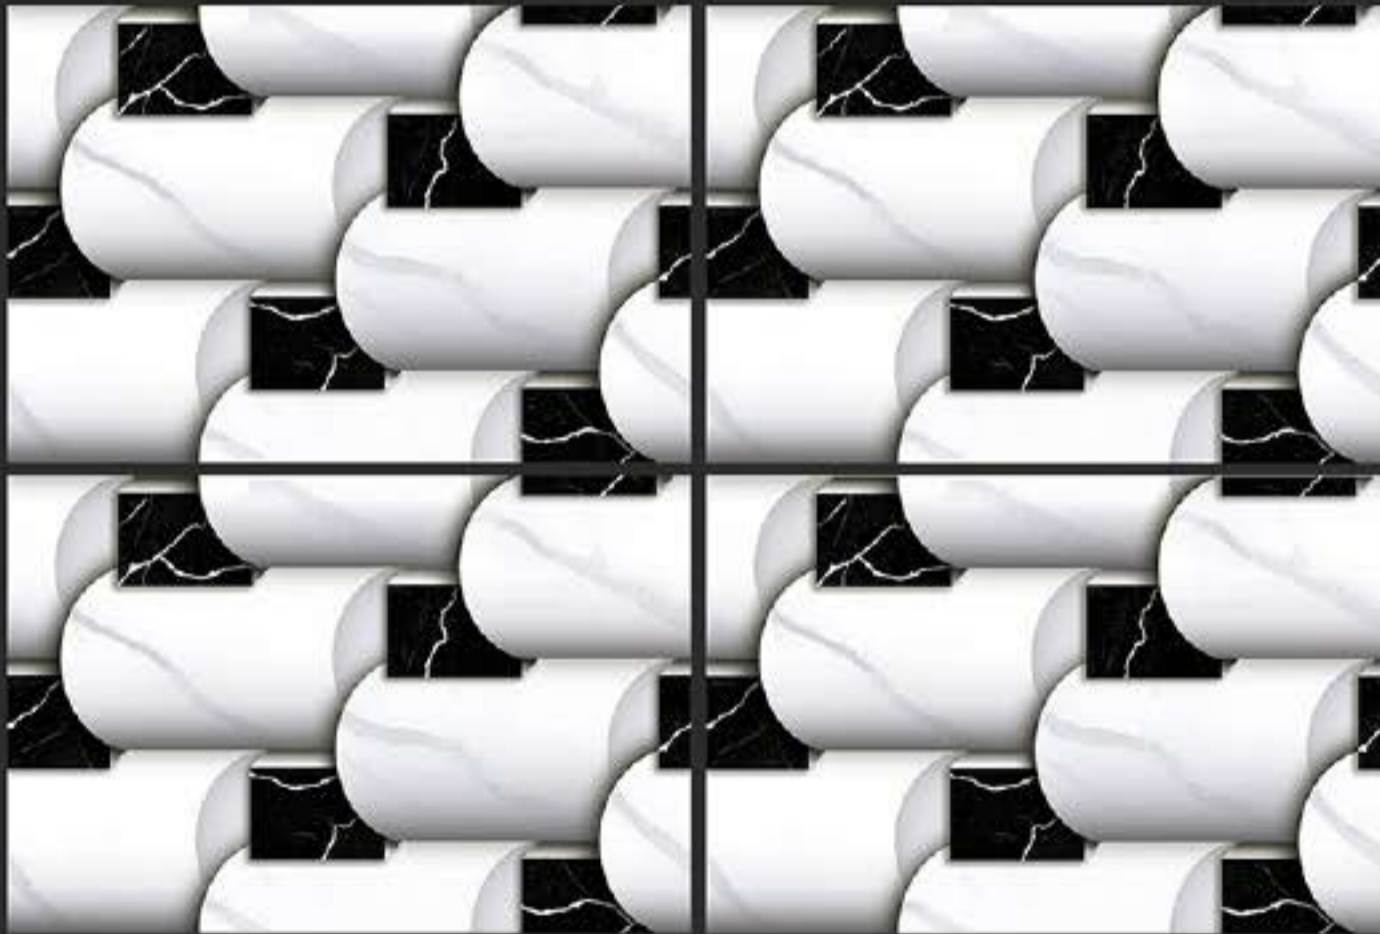

DEFINING YOUR LIFE'S TILE

RANDOM DESIGN

3D DESIGNS

HD PRINTING

APPLY ON WALL

WATER PROOF

WALL TILES

300x450 mm