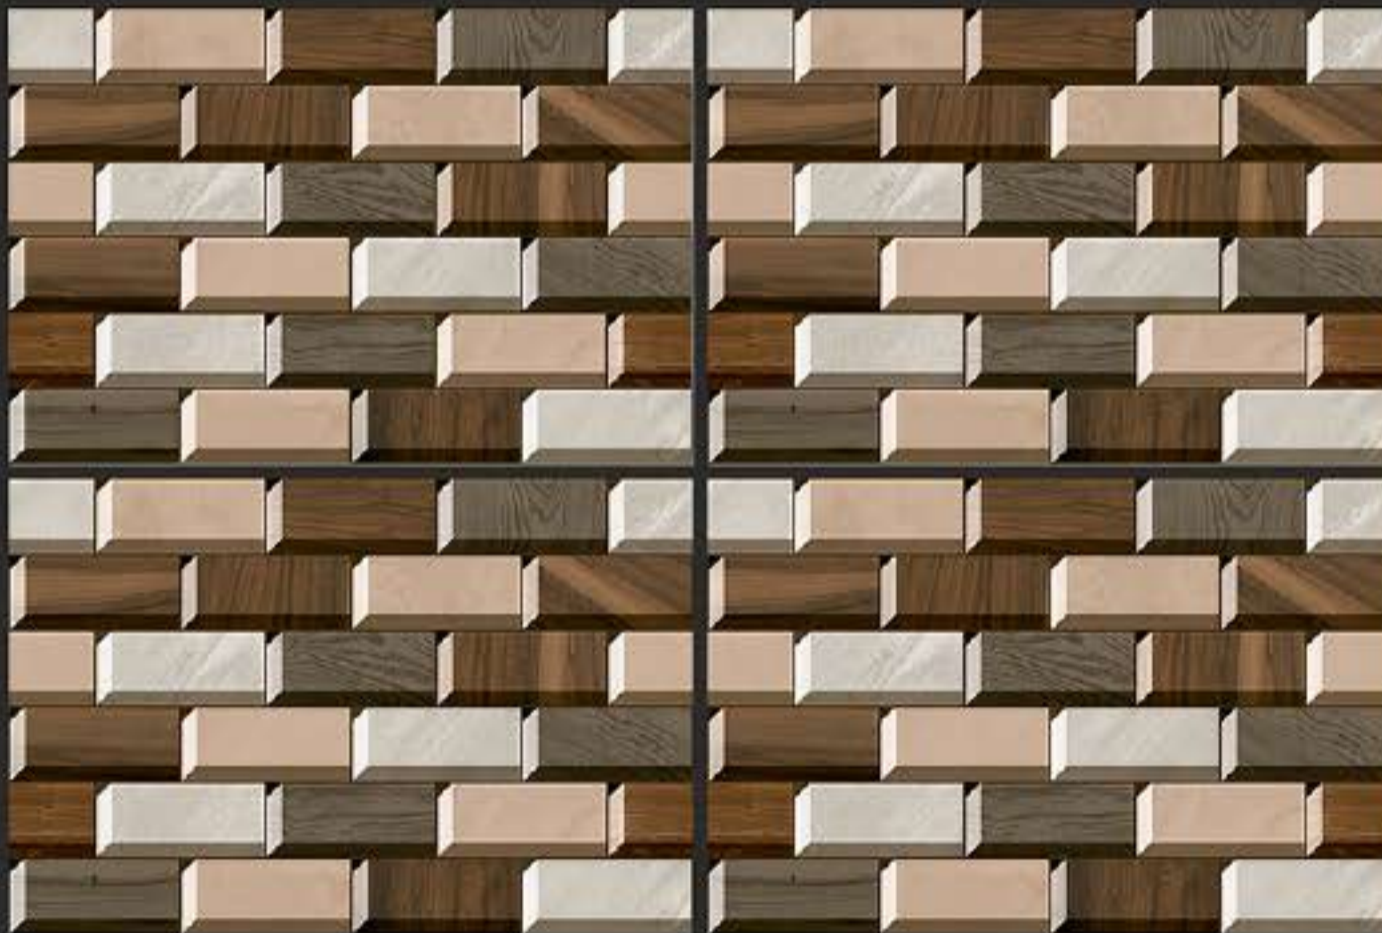

GLOSSY - G - 9685
MATT - M - 9685

DEFINING YOUR LIFE'S TILE

RANDOM DESIGN

3D DESIGNS

HD PRINTING

APPLY ON WALL

WATER PROOF

WALL TILES

300x450 mm