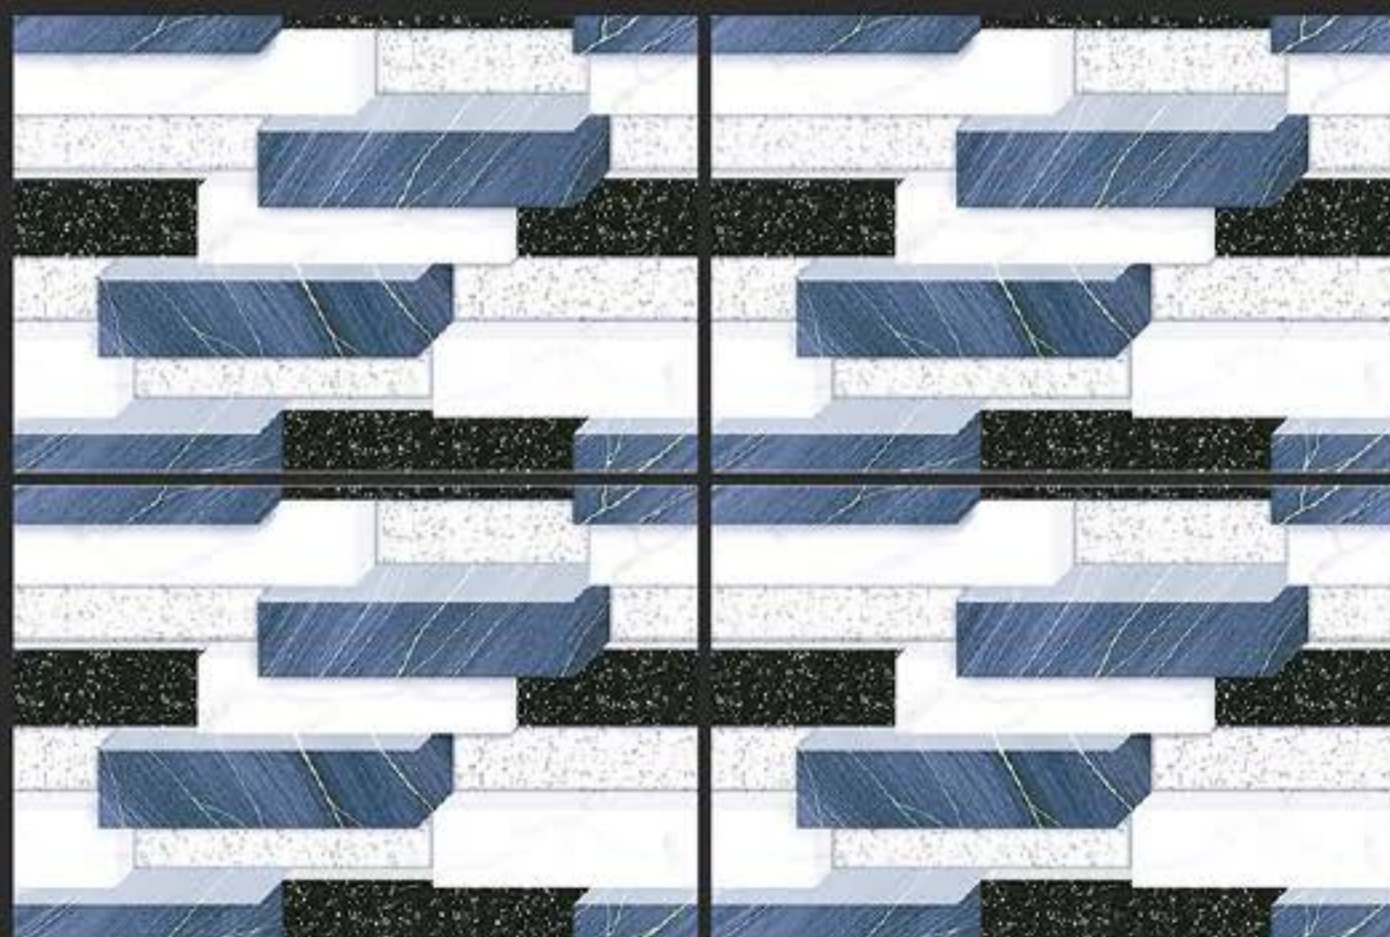

DEFINING YOUR LIFE'S TILE

RANDOM DESIGN

3D DESIGNS

HD PRINTING

APPLY ON WALL

WATER PROOF

WALL TILES

300x450 mm