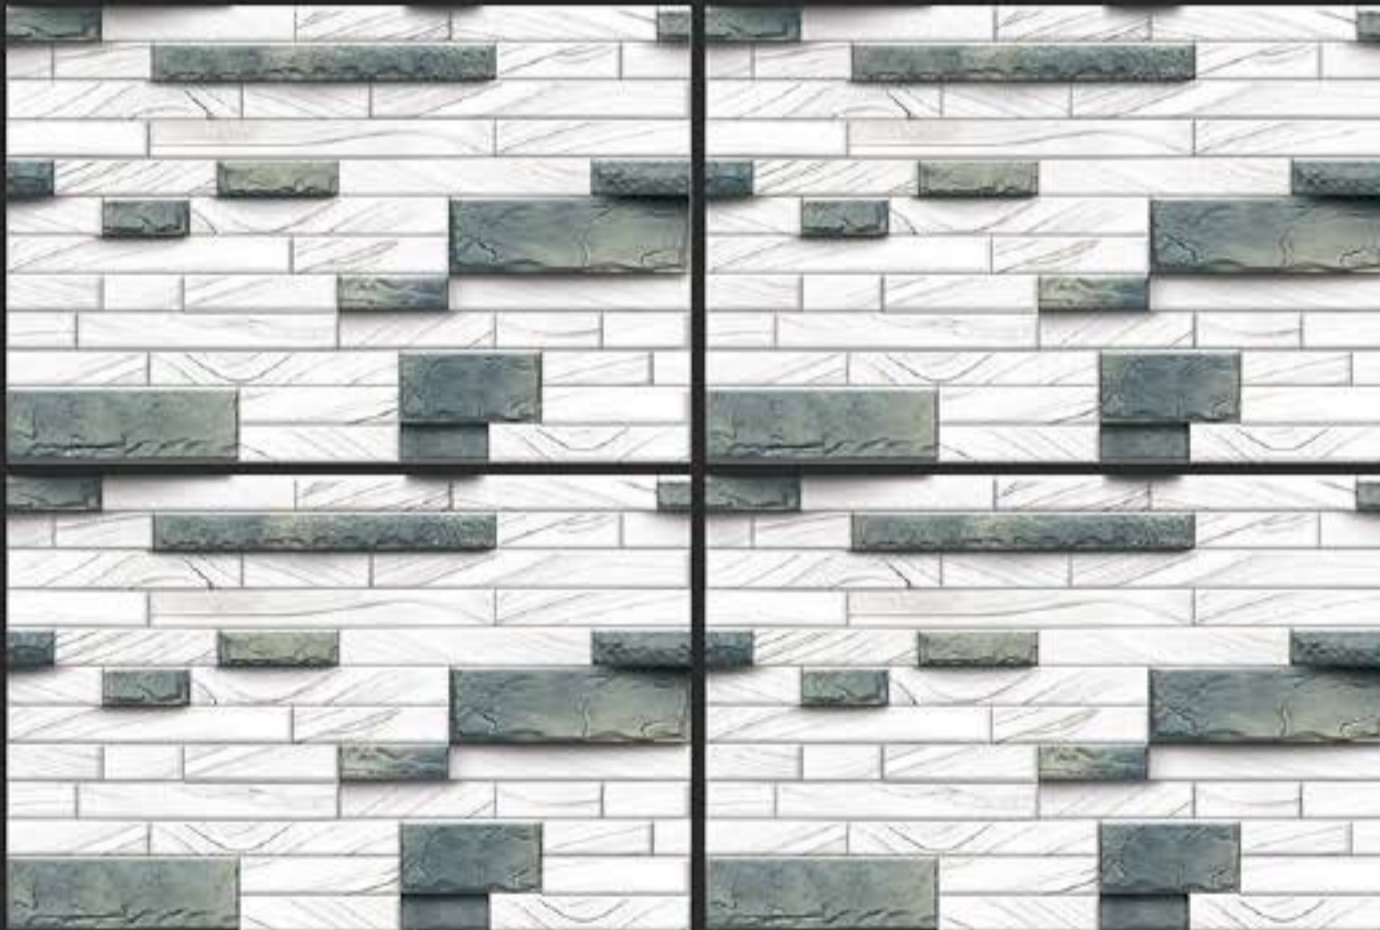

HD PRINTING

APPLY ON WALL

WATER PROOF

WALL TILES

300x450 mm

GLOSSY - G - 9179
MATT - M - 9179

DEFINING YOUR LIFE'S TILE

RANDOM DESIGN