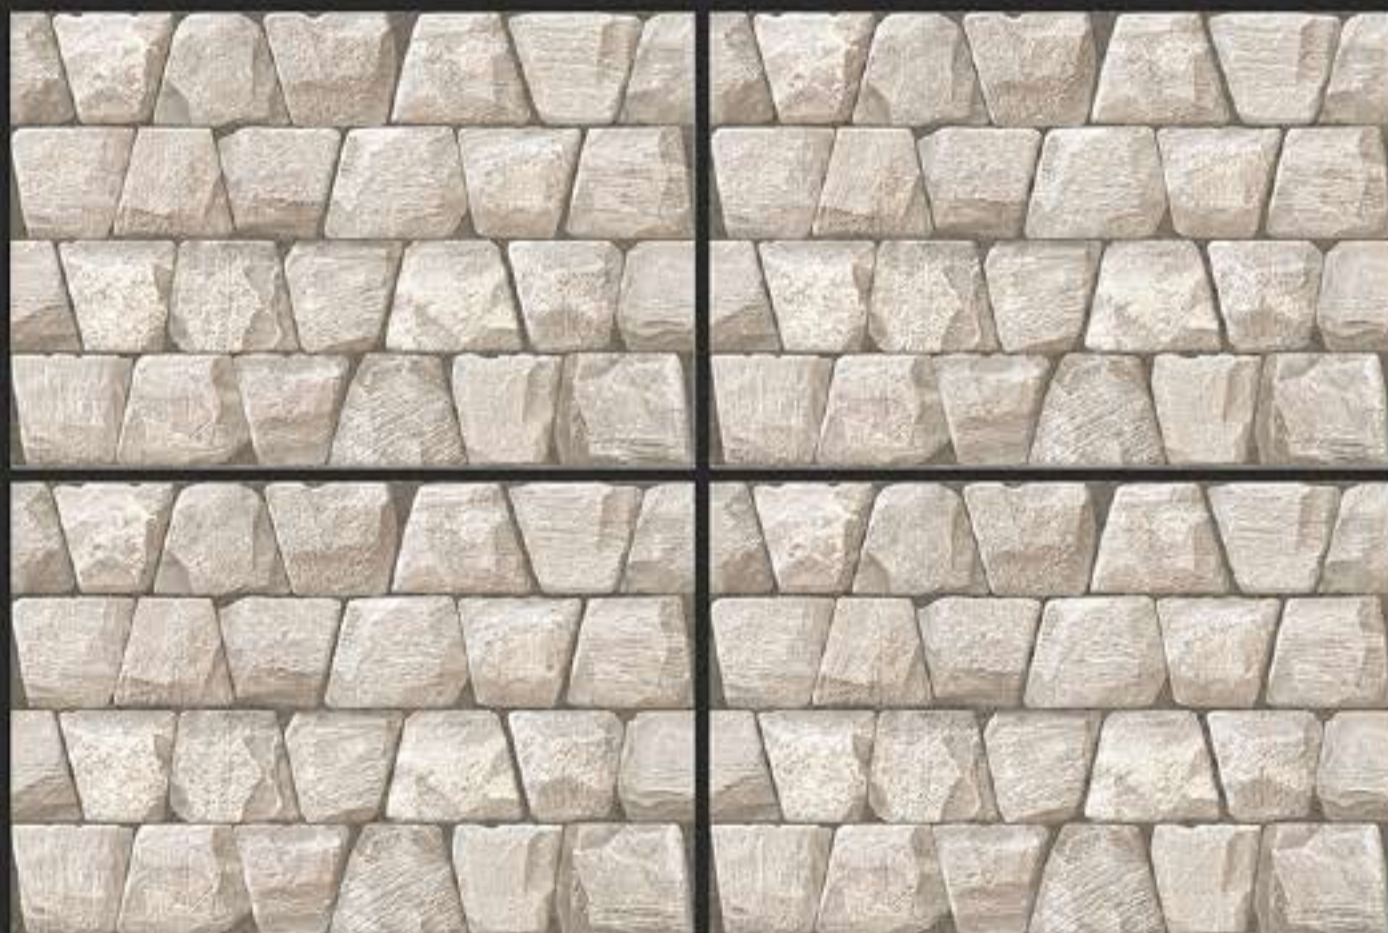

3D DESIGNS

HD PRINTING

APPLY ON WALL

WATER PROOF

WALL TILES

300x450 mm

GLOSSY - G - 9315
MATT - M - 9315

DEFINING YOUR LIFE'S TILE