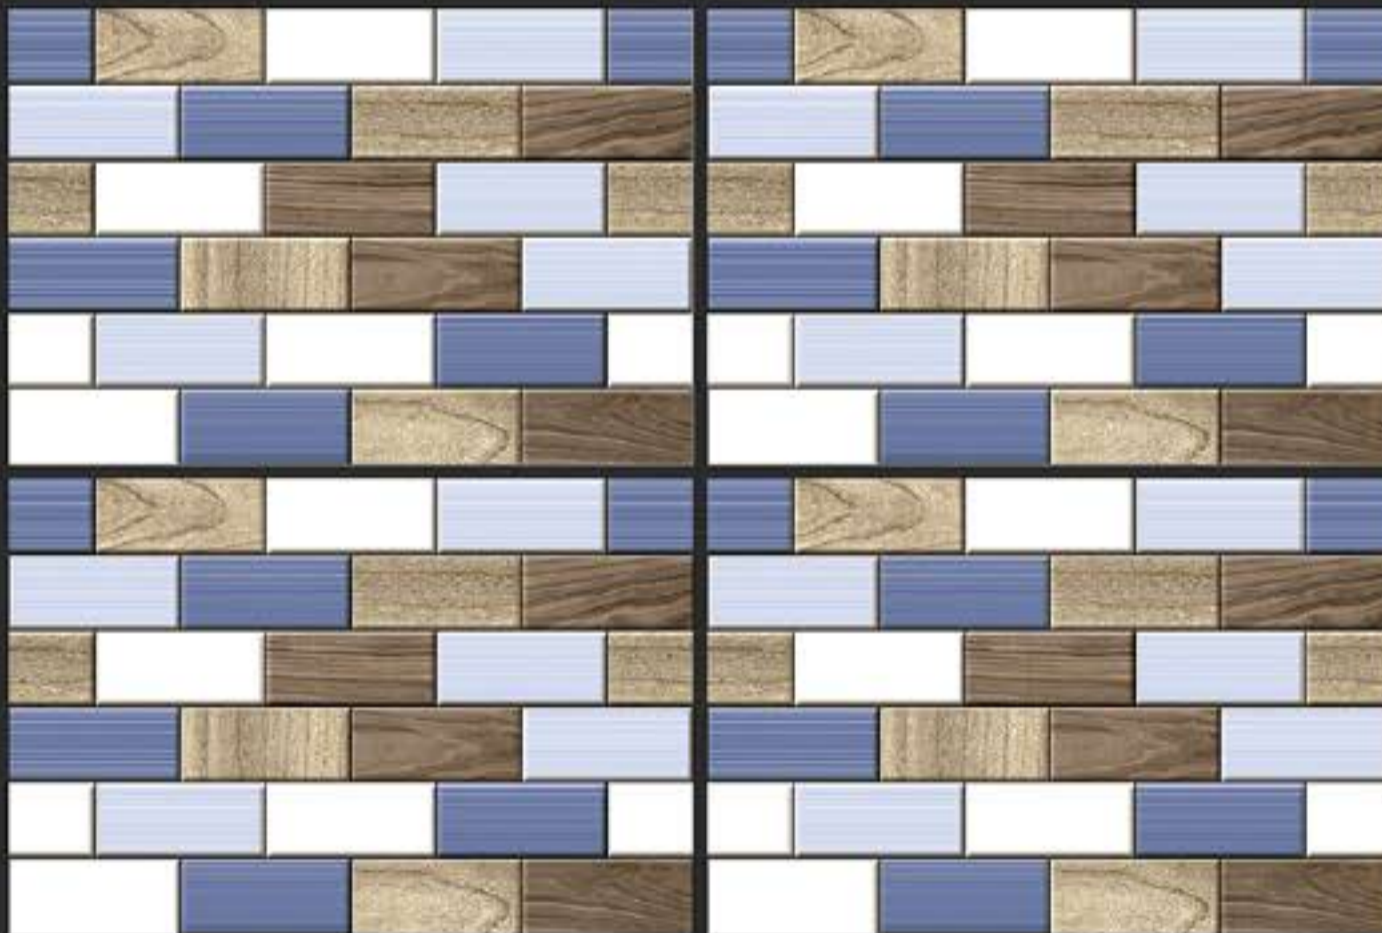

DEFINING YOUR LIFE'S TILE

RANDOM DESIGN

3D DESIGNS

HD PRINTING

APPLY ON WALL

WATER PROOF

WALL TILES

300x450 mm