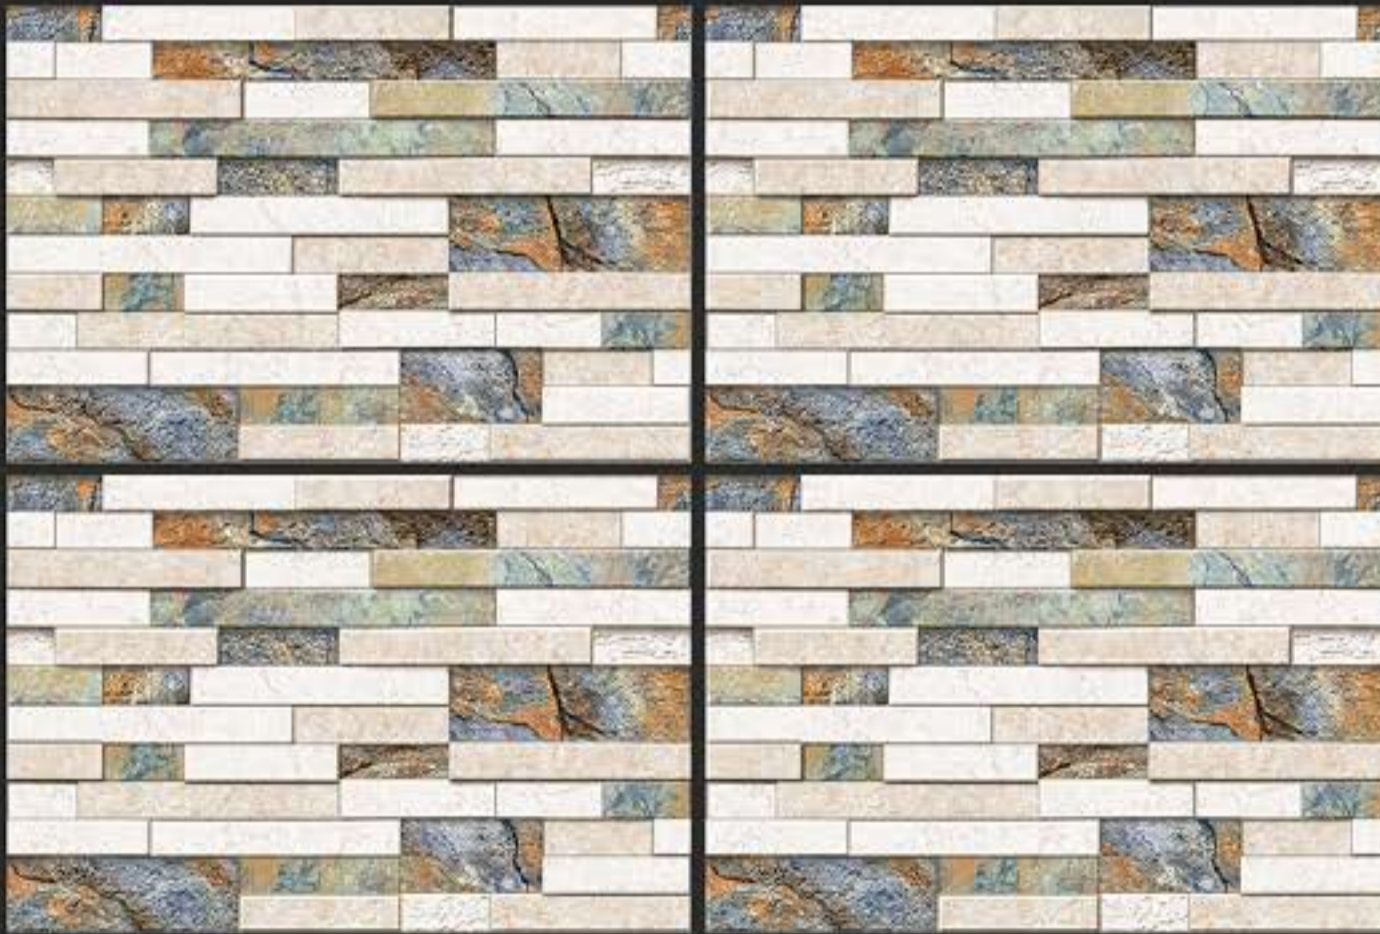

DEFINING YOUR LIFE'S TILE

RANDOM DESIGN

3D DESIGNS

HD PRINTING

APPLY ON WALL

WATER PROOF

WALL TILES

300x450 mm