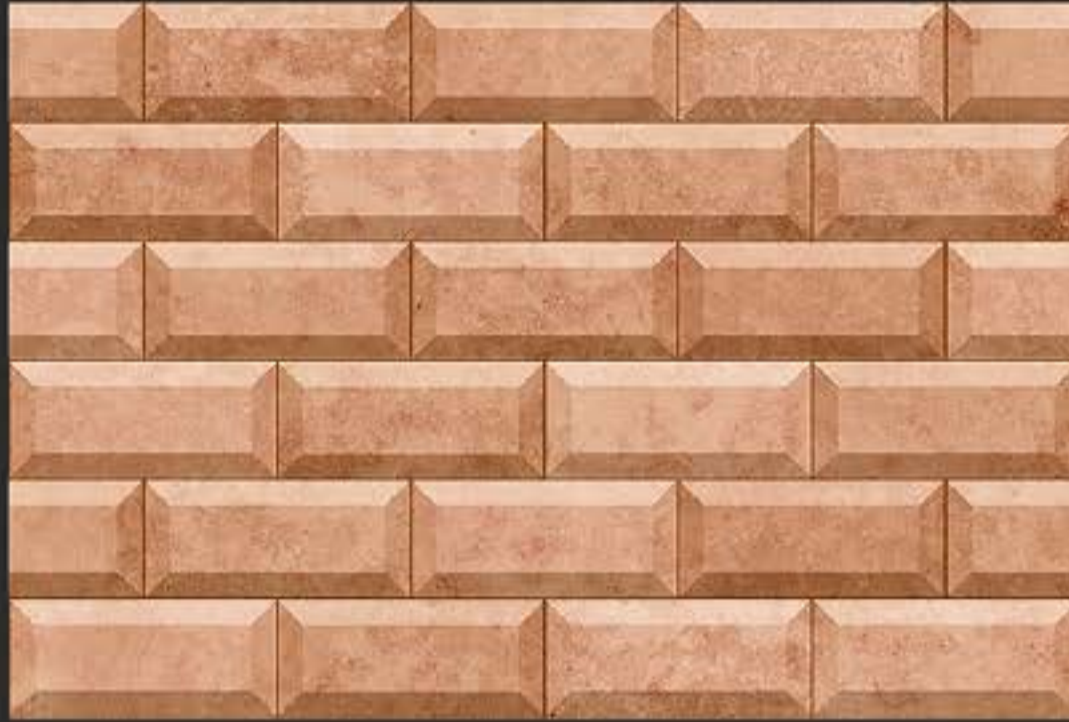

3D DESIGNS

HD PRINTING

APPLY ON WALL

WATER PROOF

WALL TILES

300x450 mm

GLOSSY - G - 9681
MATT - M - 9681

DEFINING YOUR LIFE'S TILE