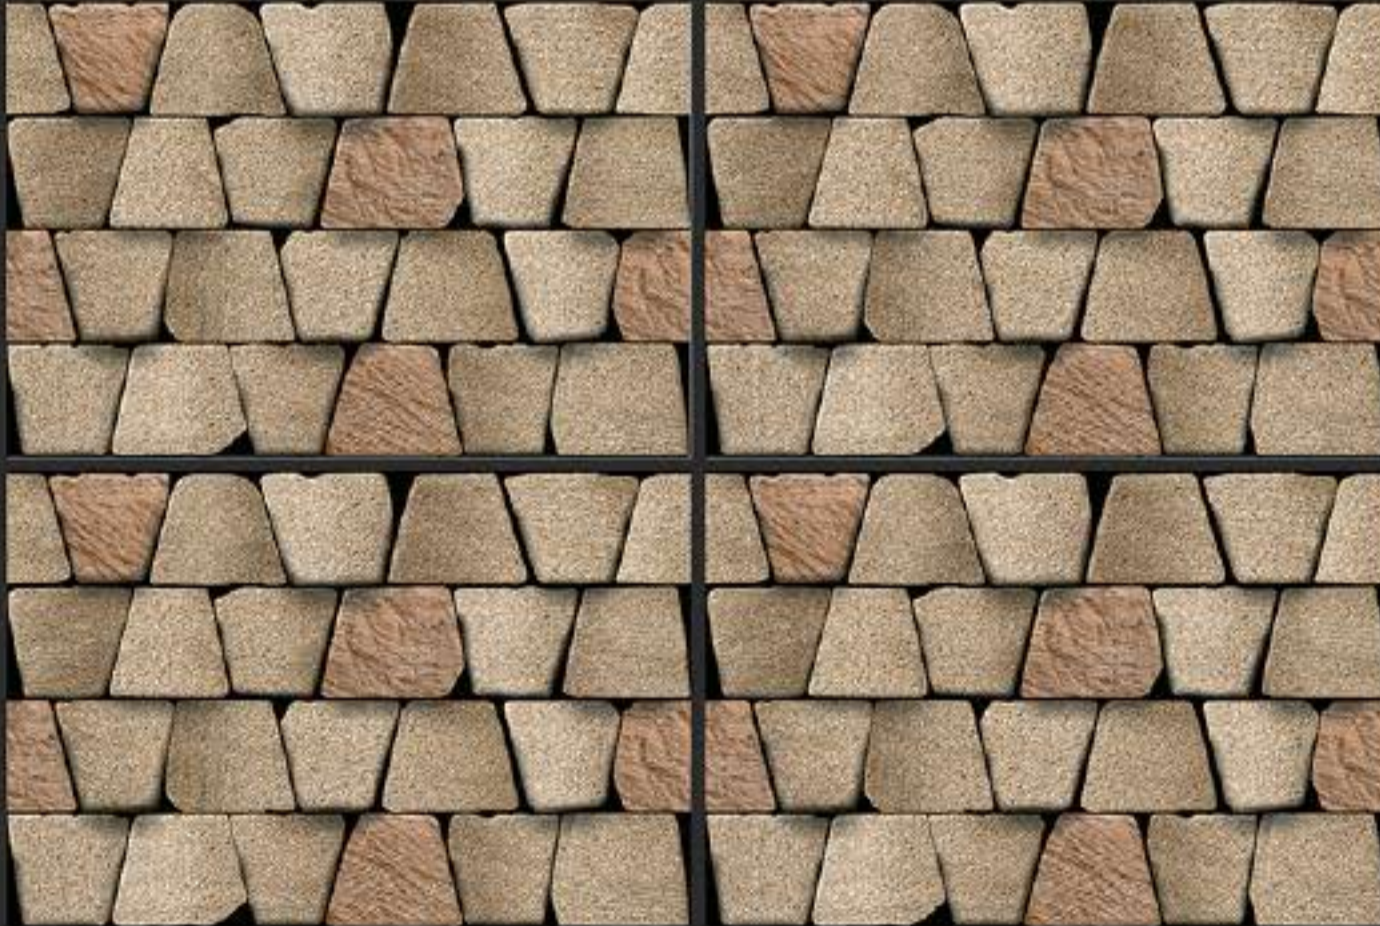

APPLY ON WALL

WATER PROOF

WALL TILES

300x450 mm

GLOSSY - G - 9313
MATT - M - 9313

DEFINING YOUR LIFE'S TILE

RANDOM DESIGN

3D DESIGNS