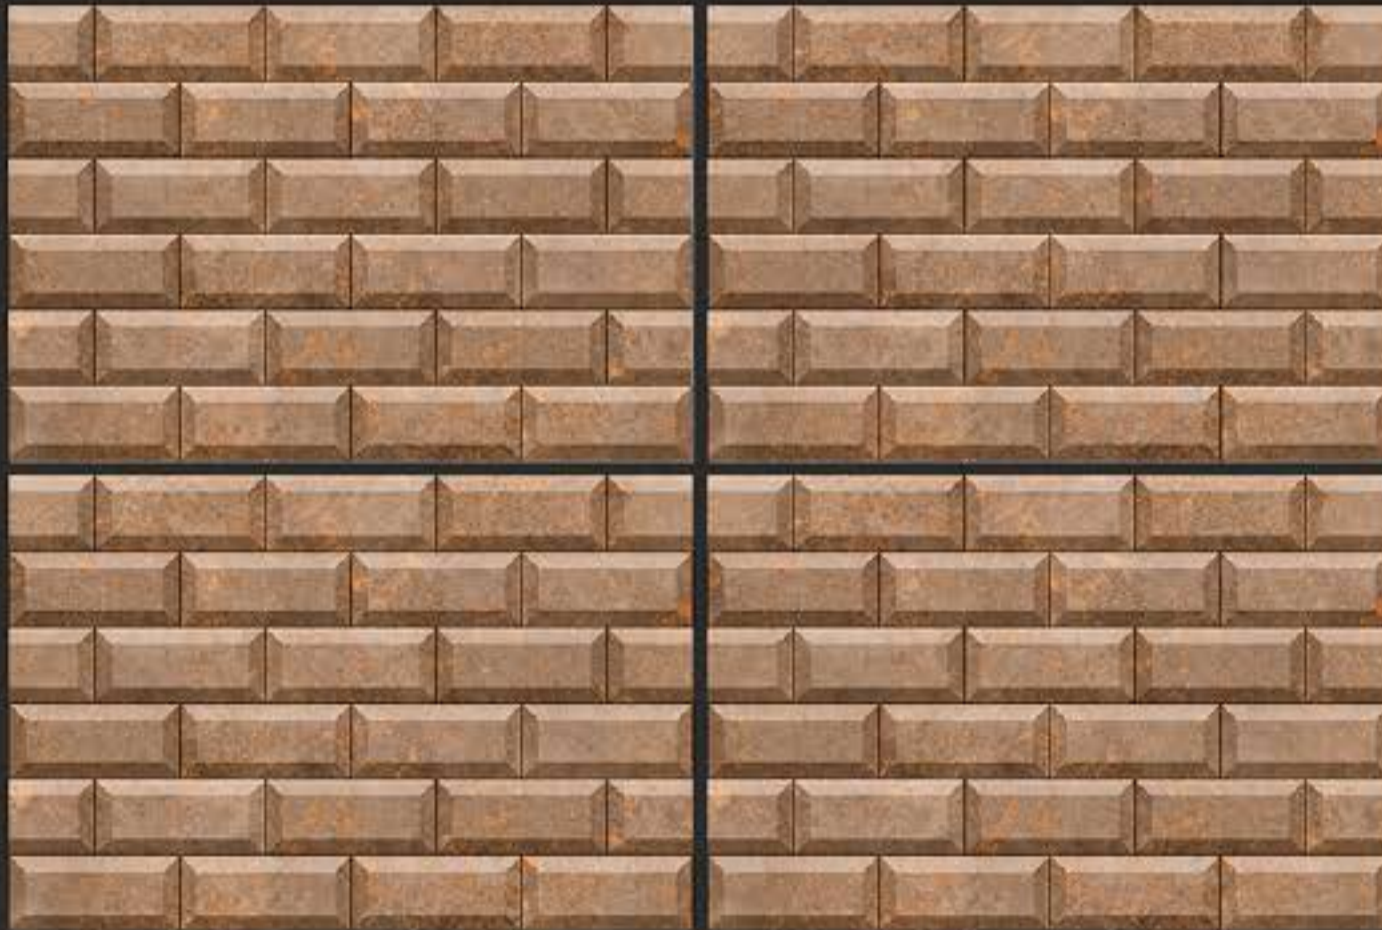

DEFINING YOUR LIFE'S TILE

RANDOM DESIGN

3D DESIGNS

HD PRINTING

APPLY ON WALL

WATER PROOF

WALL TILES

300x450 mm