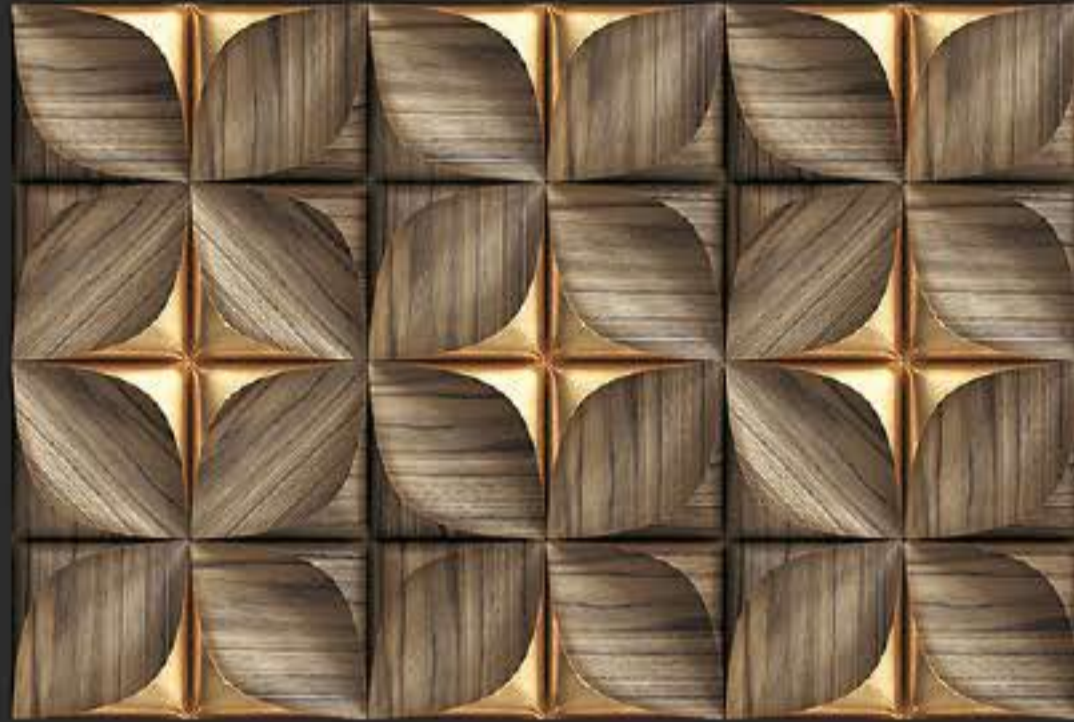

GLOSSY - G - 14001
MATT - M - 14001