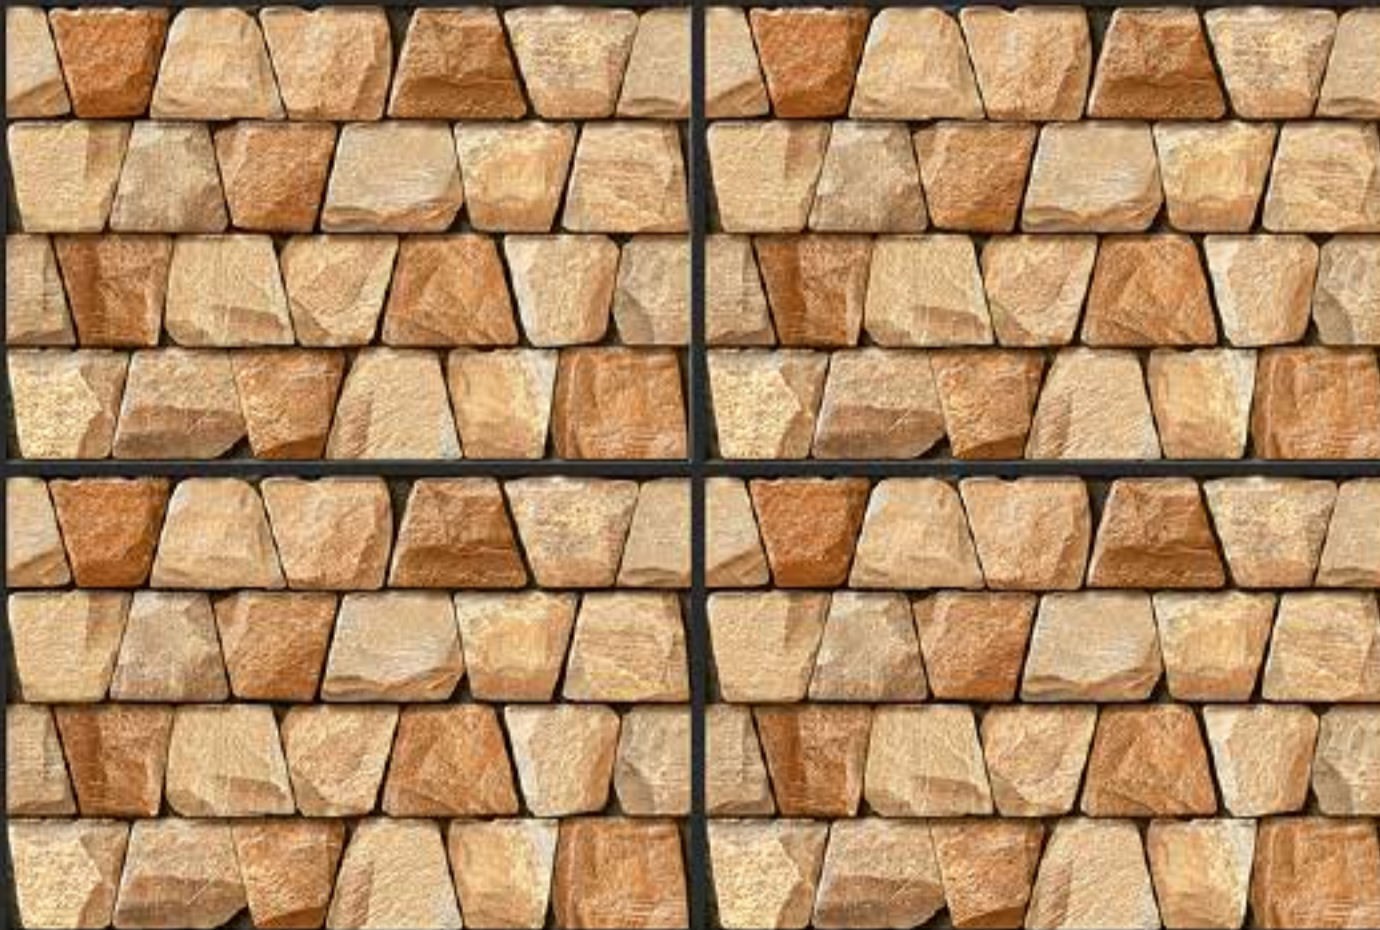

DEFINING YOUR LIFE'S TILE

RANDOM DESIGN

3D DESIGNS

HD PRINTING

APPLY ON WALL

WATER PROOF

WALL TILES

300x450 mm