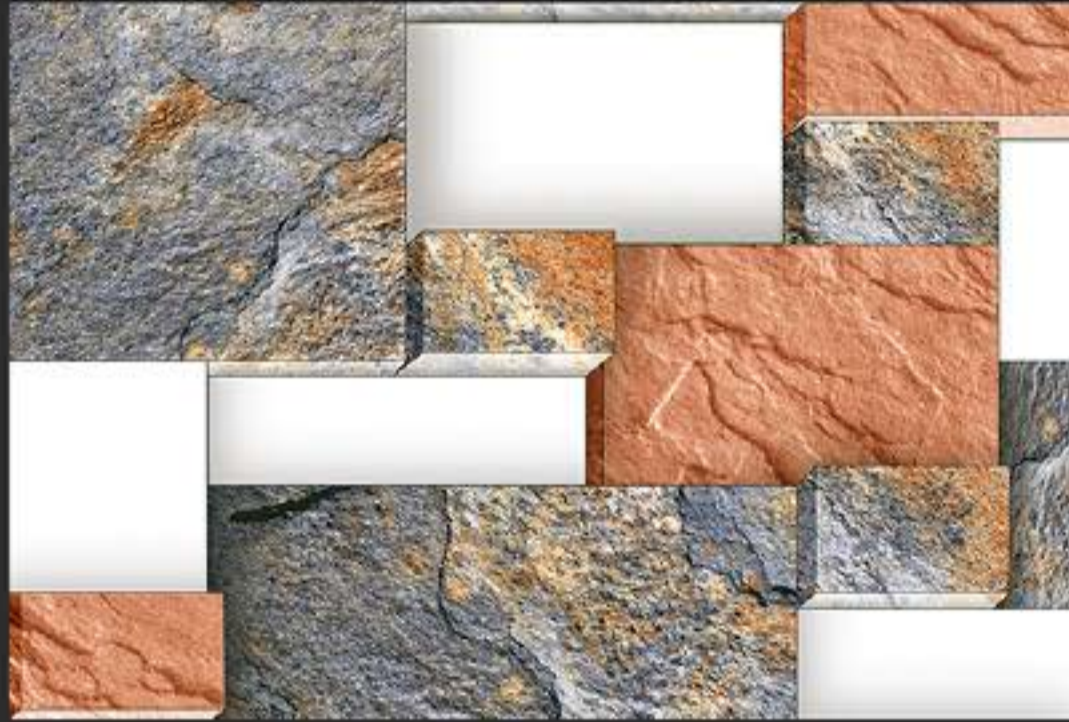

HS-101

DEFINING YOUR LIFE'S TILE

RANDOM DESIGN

3D DESIGNS

HD PRINTING

APPLY ON WALL

WATER PROOF

WALL TILES
300x450 mm