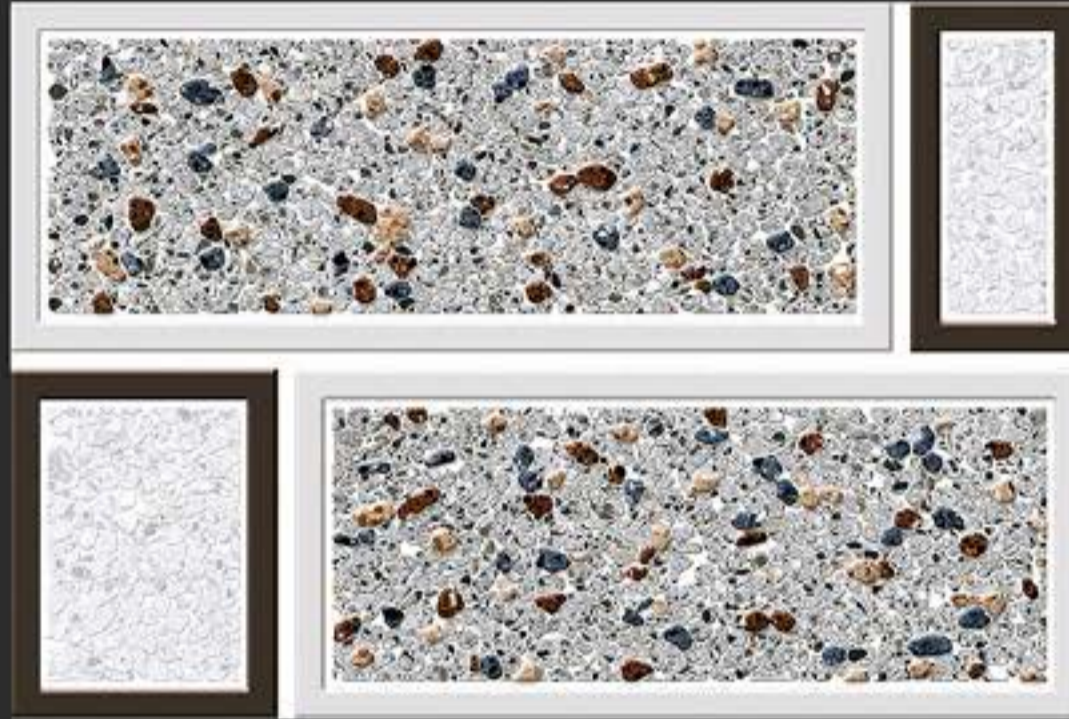

HD PRINTING

APPLY ON WALL

WATER PROOF

WALL TILES

300x450 mm

GLOSSY - G - 9258
MATT - M - 9258

RANDOM DESIGN

3D DESIGNS