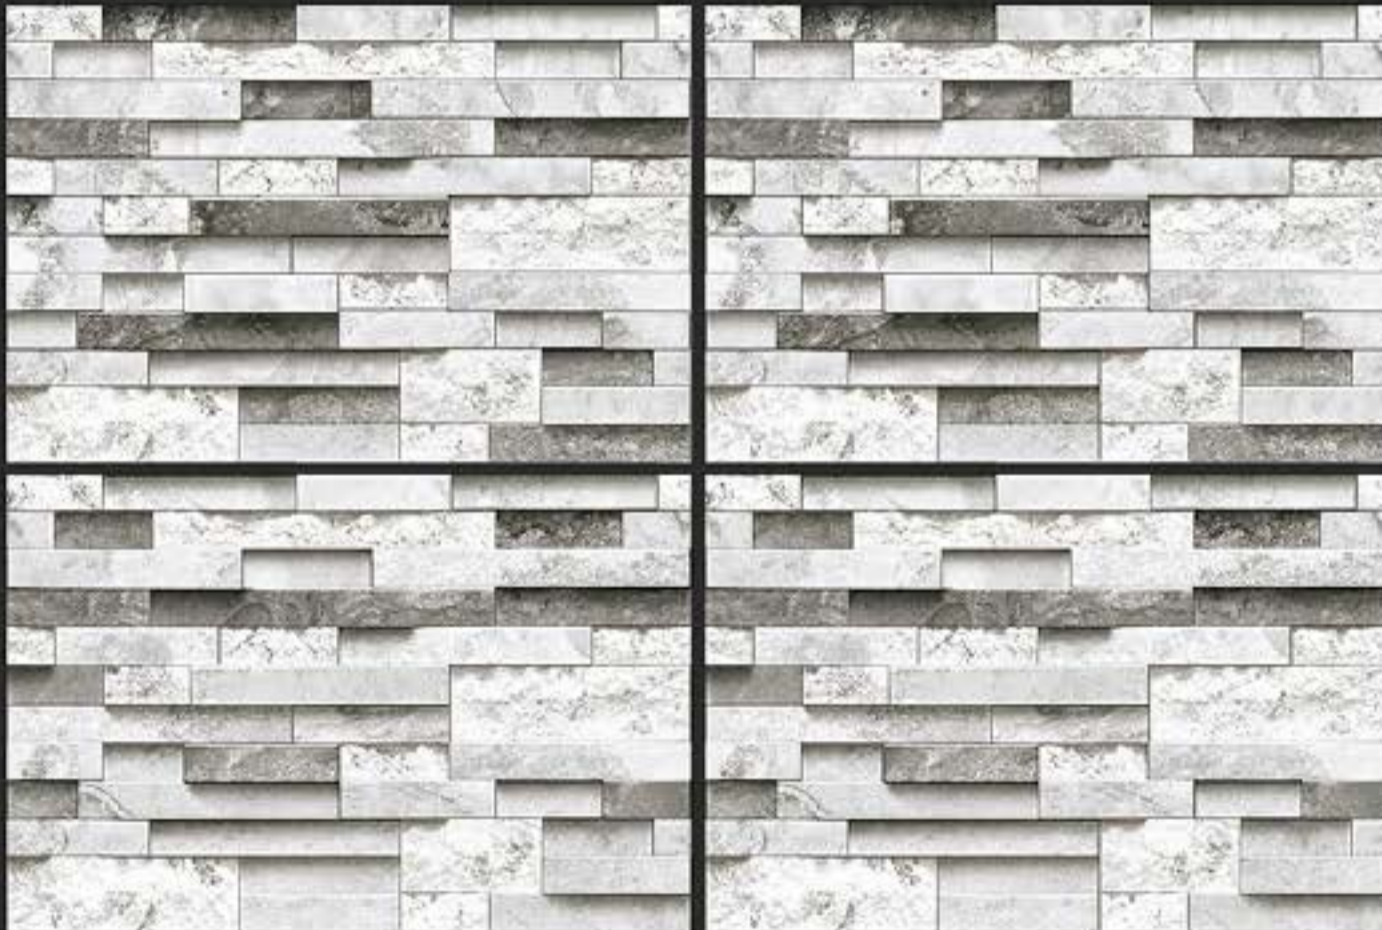

3D DESIGNS

HD PRINTING

APPLY ON WALL

WATER PROOF

WALL TILES

300x450 mm

GLOSSY - G - 9172
MATT - M - 9172

DEFINING YOUR LIFE'S TILE