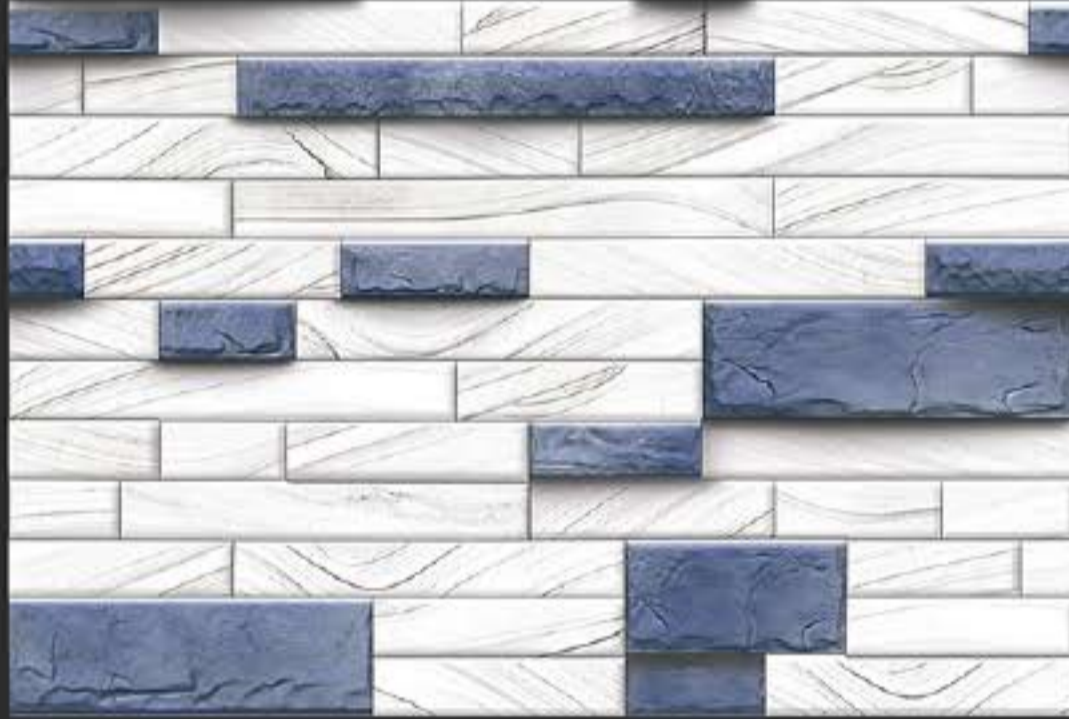

GLOSSY - G - 9178
MATT - M - 9178