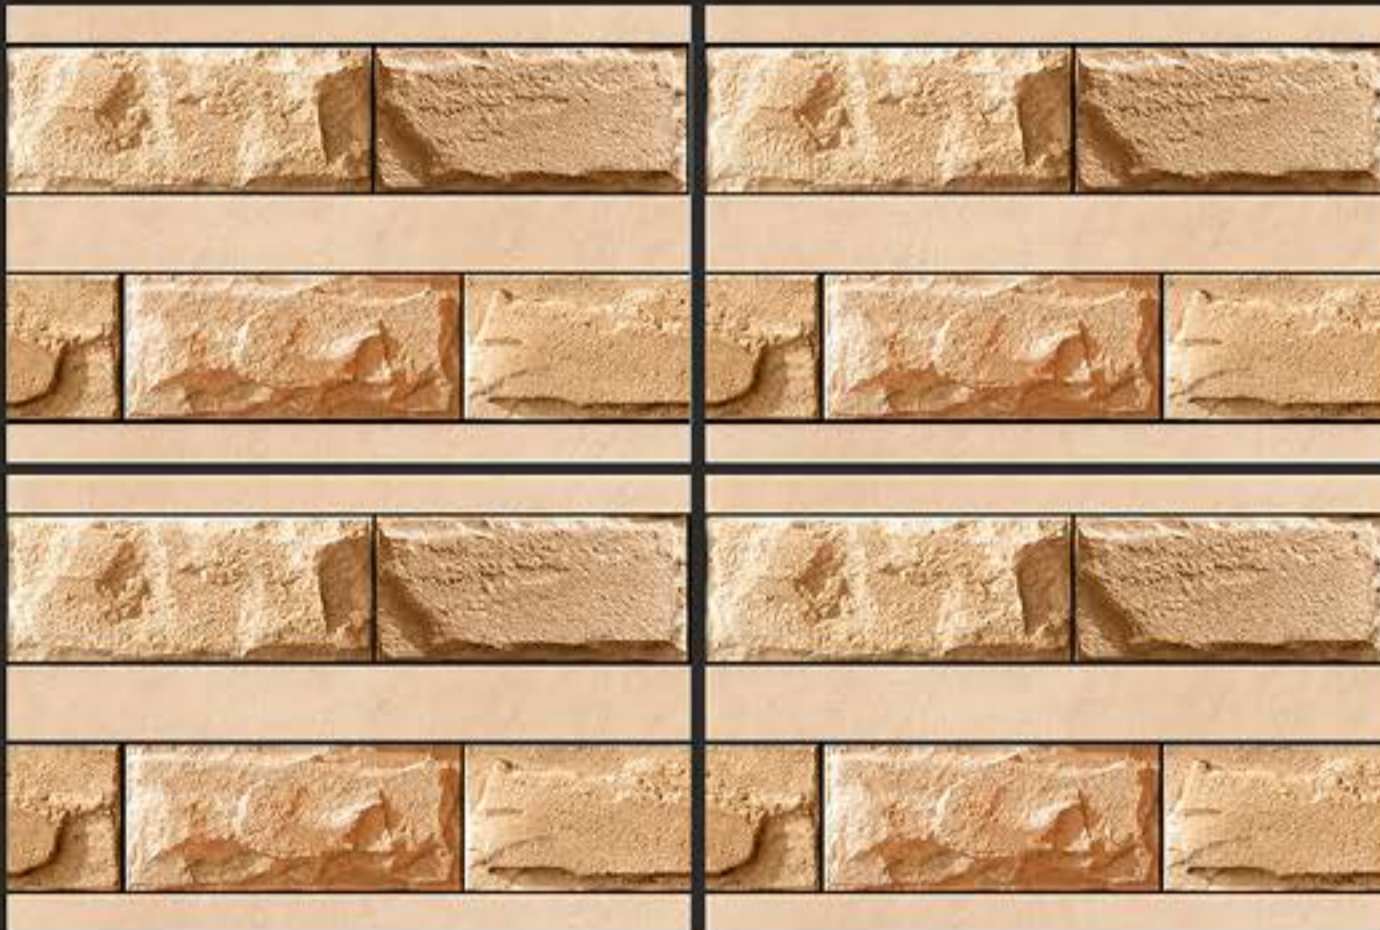

DEFINING YOUR LIFE'S TILE

RANDOM DESIGN

3D DESIGNS

HD PRINTING

APPLY ON WALL

WATER PROOF

WALL TILES

300x450 mm