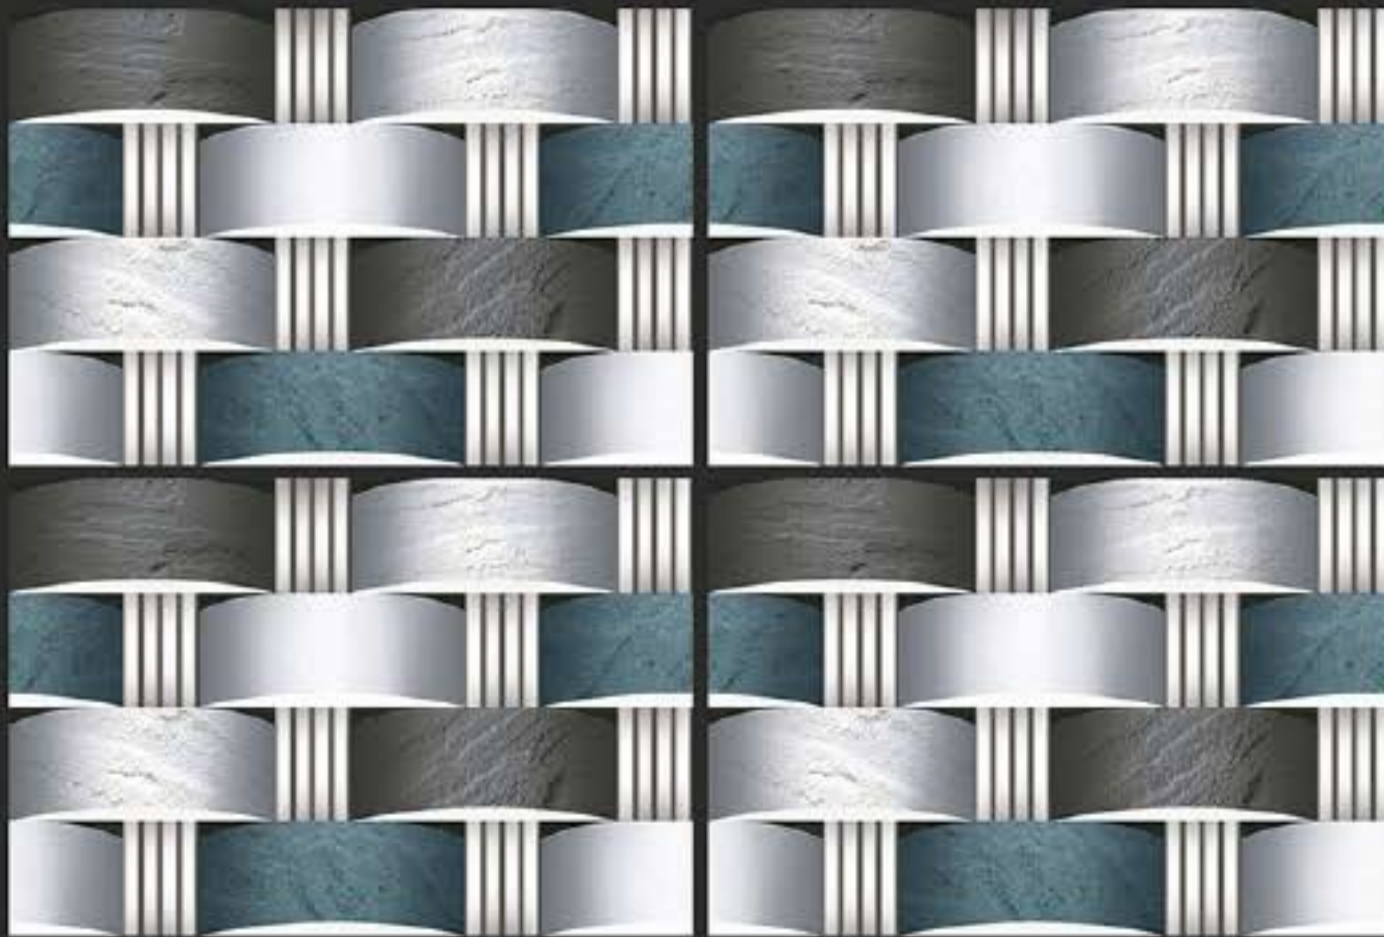

WATER PROOF

WALL TILES

300x450 mm

DEFINING YOUR LIFE'S TILE

GLOSSY - G - 9062
MATT - M - 9062

DEFINING YOUR LIFE'S TILE

RANDOM DESIGN

3D DESIGNS