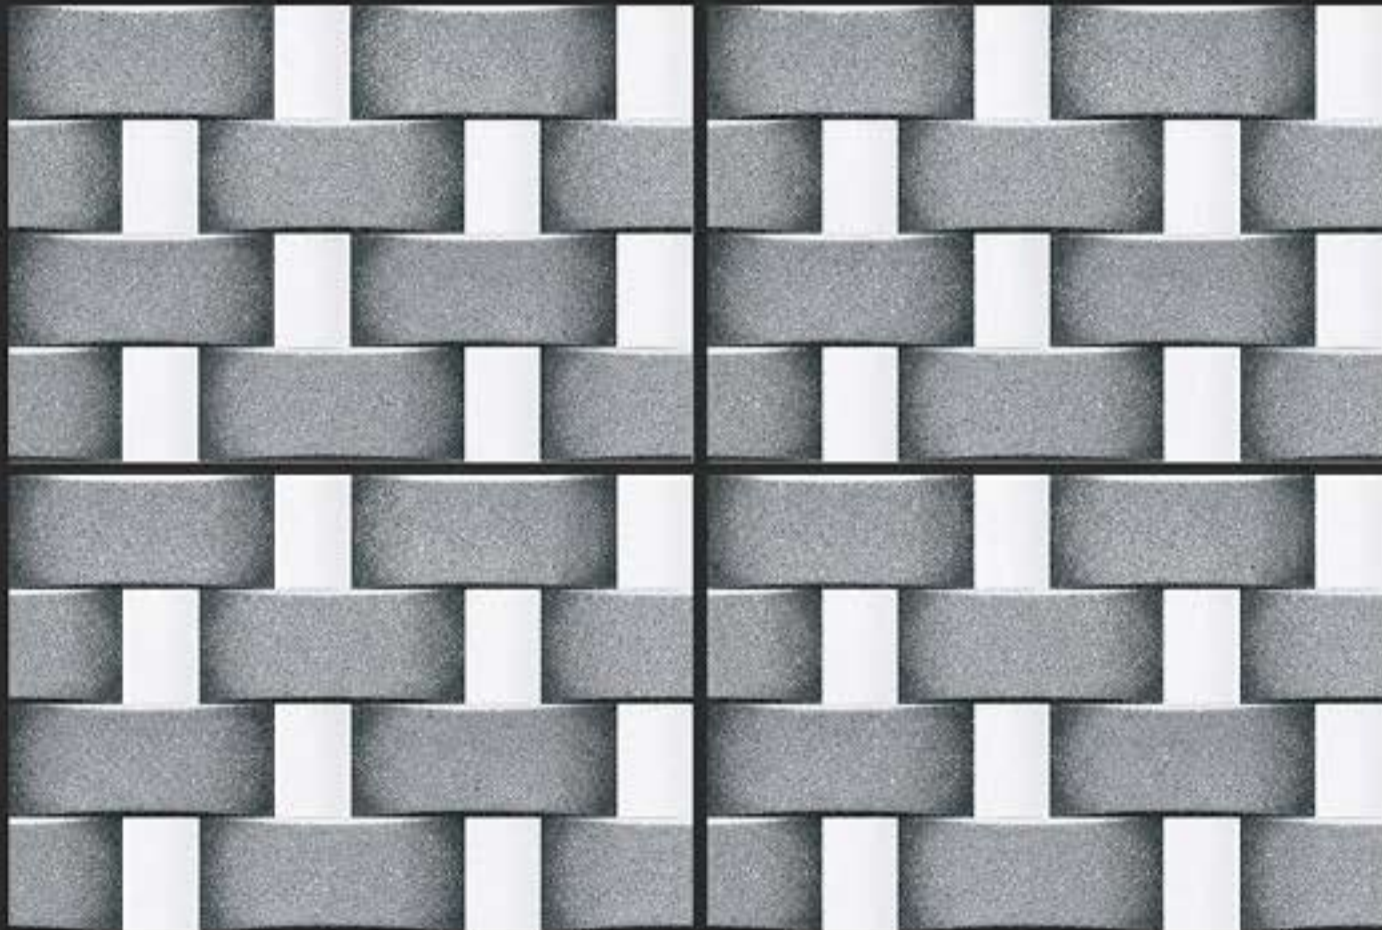

DEFINING YOUR LIFE'S TILE

RANDOM DESIGN

3D DESIGNS

HD PRINTING

APPLY ON WALL

WATER PROOF

WALL TILES

300x450 mm