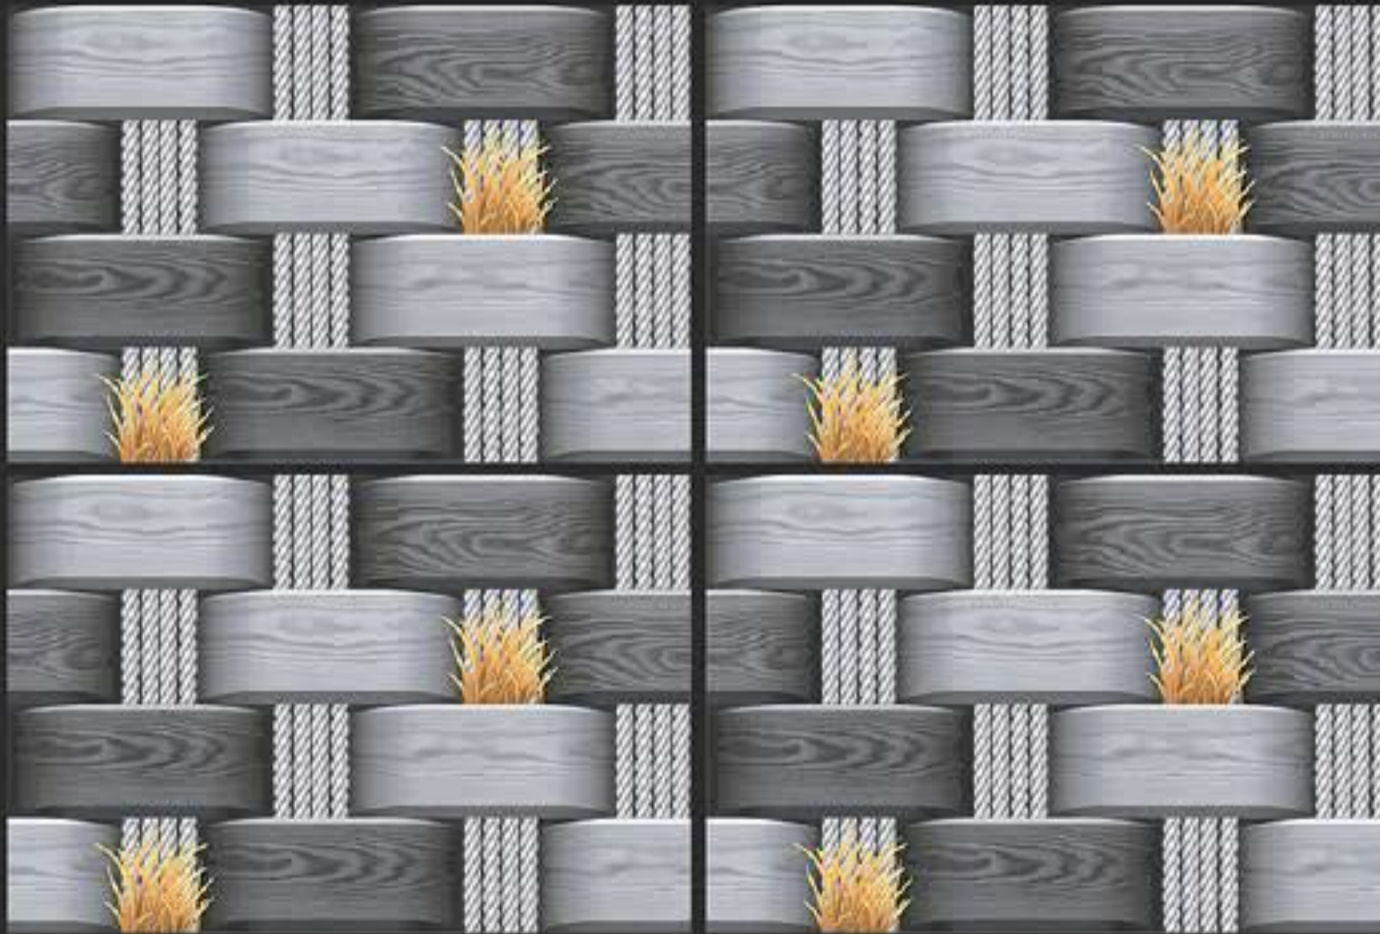

DEFINING YOUR LIFE'S TILE

RANDOM DESIGN

3D DESIGNS

HD PRINTING

APPLY ON WALL

WATER PROOF

WALL TILES

300x450 mm