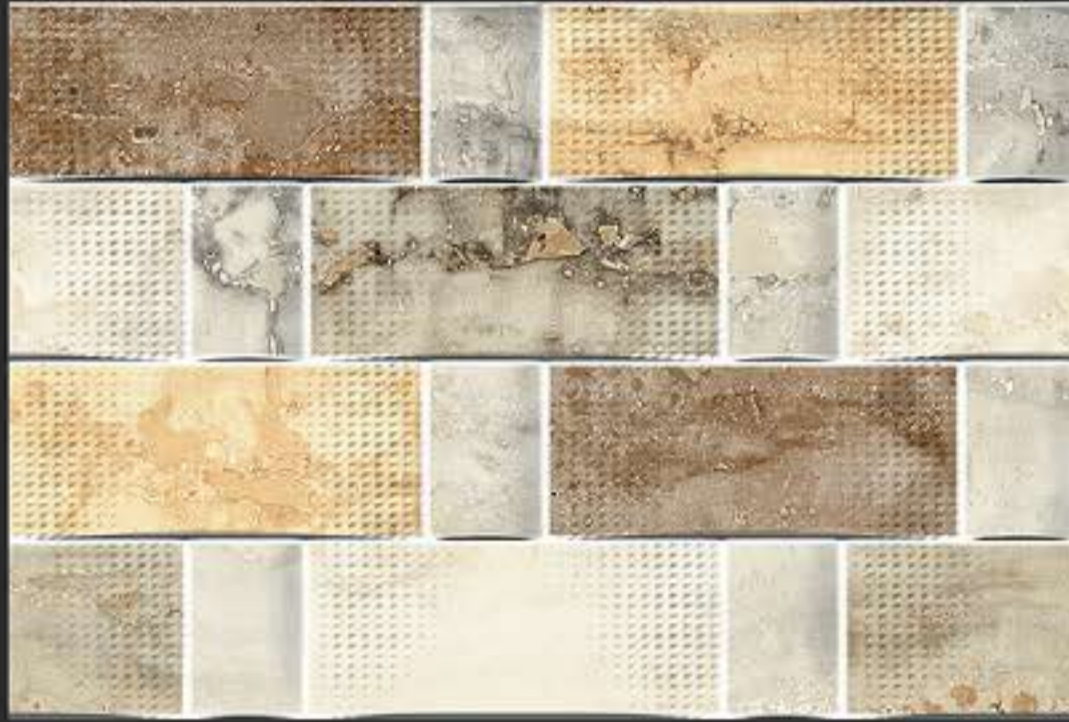

DEFINING YOUR LIFE'S TILE

RANDOM DESIGN

3D DESIGNS

HD PRINTING

APPLY ON WALL

WATER PROOF

WALL TILES

300x450 mm