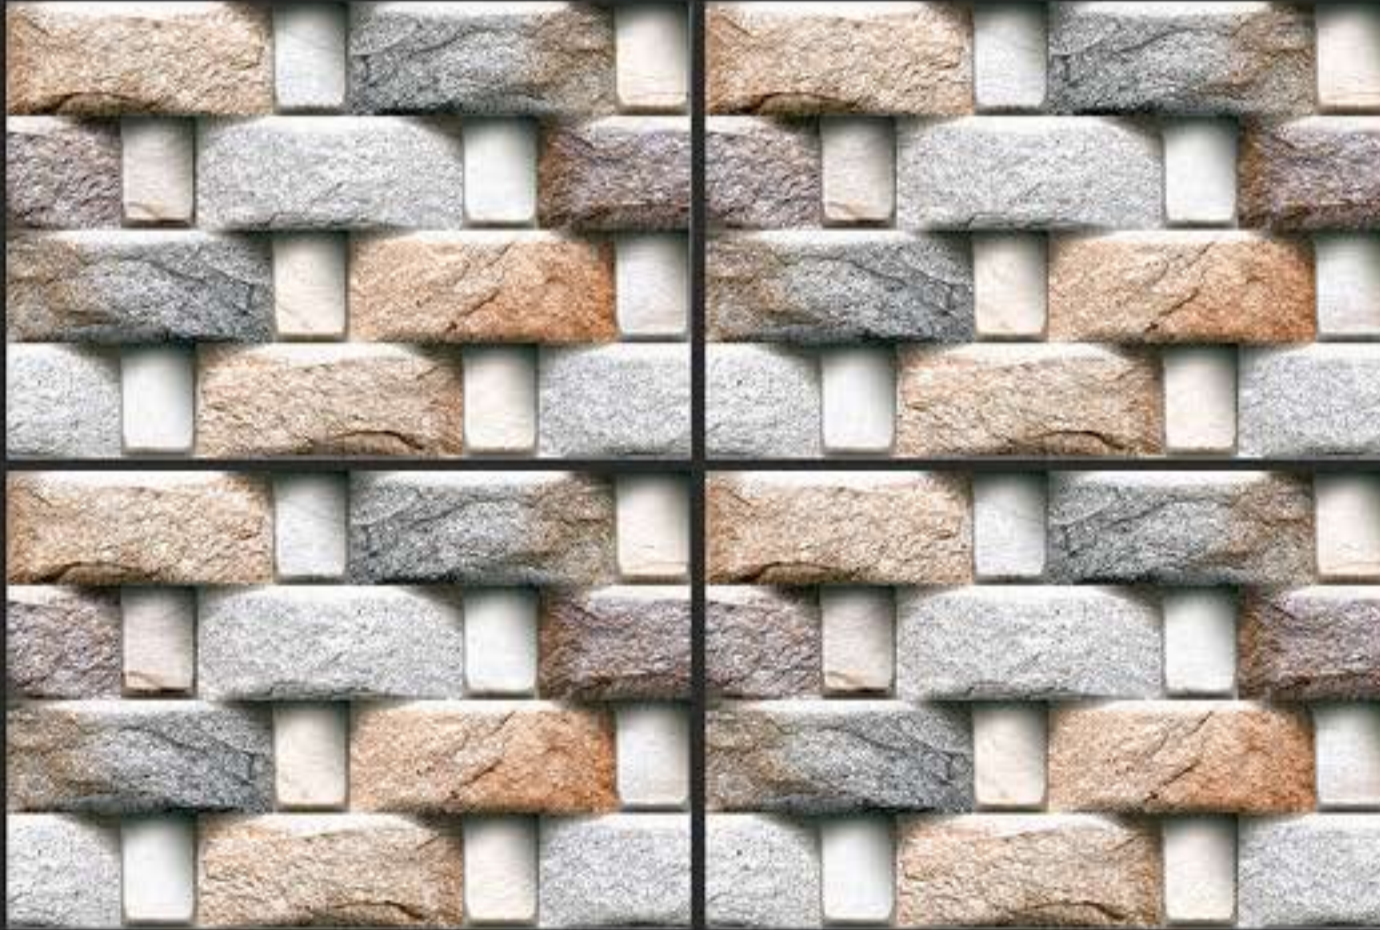

DEFINING YOUR LIFE'S TILE

RANDOM DESIGN

3D DESIGNS

HD PRINTING

APPLY ON WALL

WATER PROOF

WALL TILES

300x450 mm