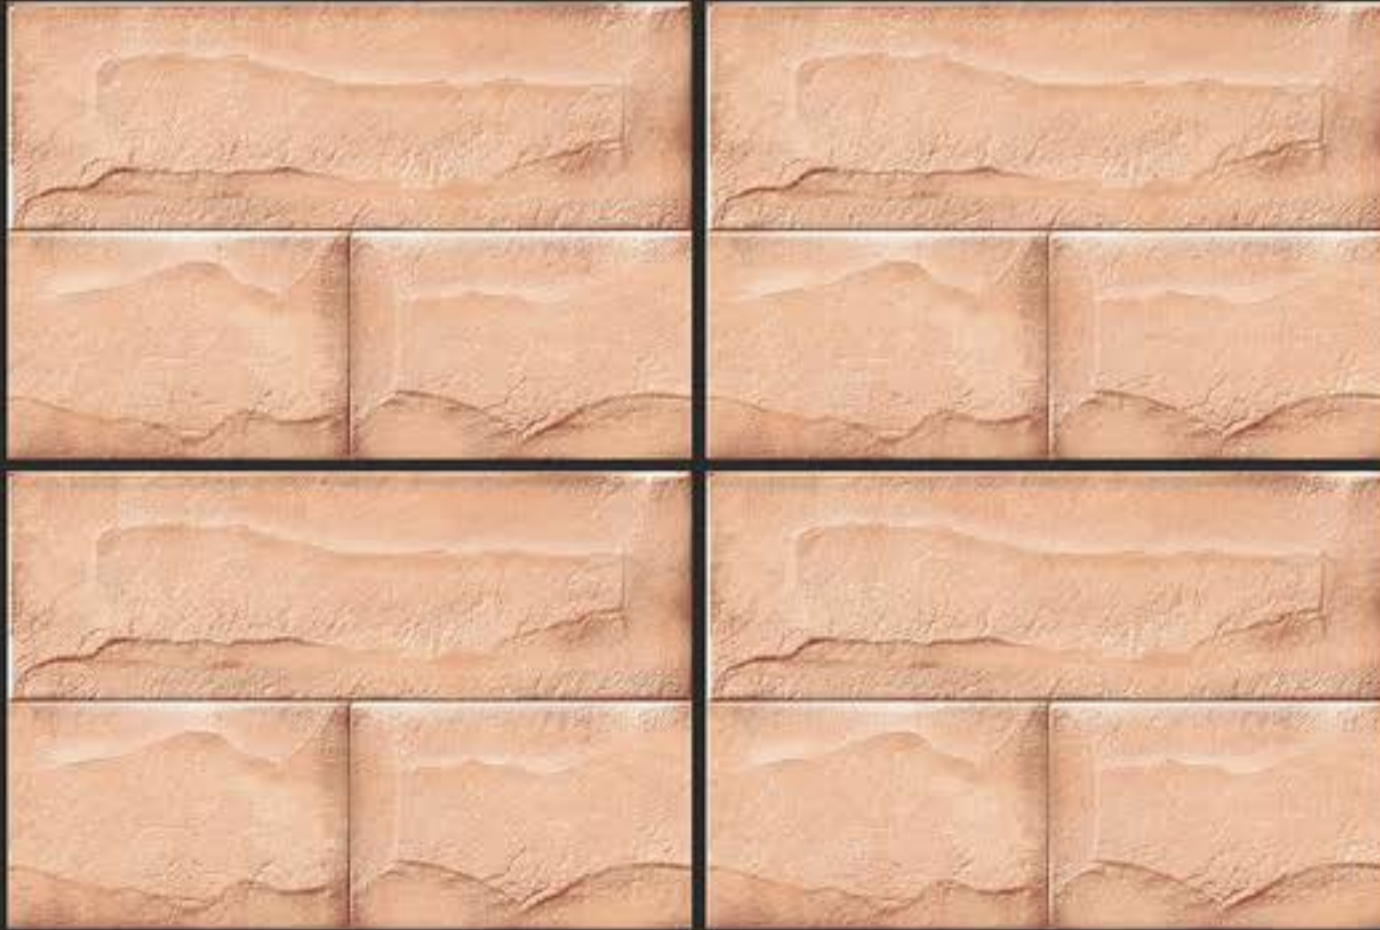

DEFINING YOUR LIFE'S TILE

RANDOM DESIGN

3D DESIGNS

HD PRINTING

APPLY ON WALL

WATER PROOF

WALL TILES

300x450 mm