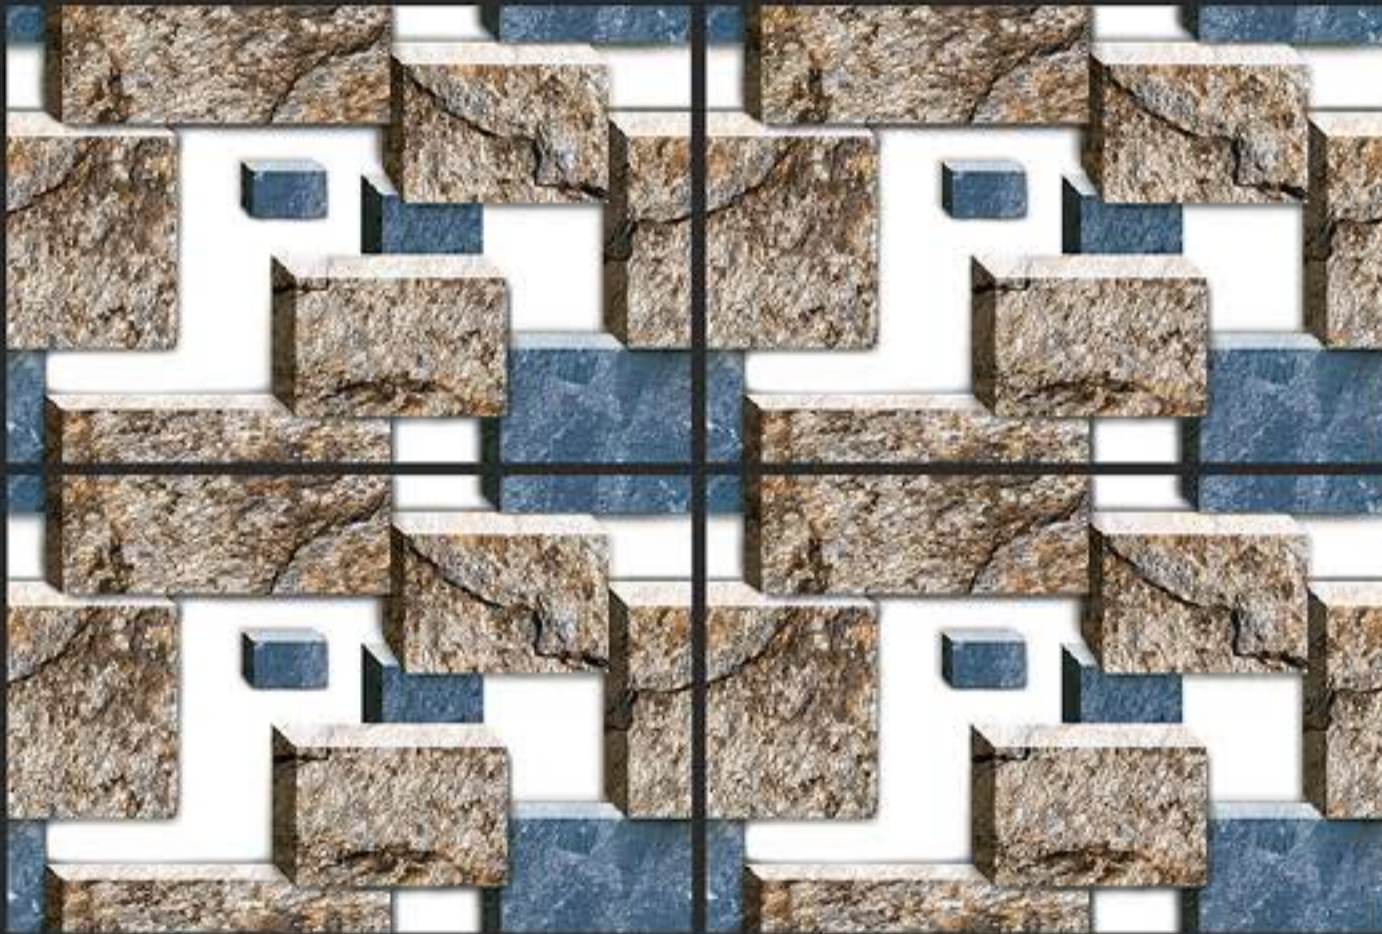

DEFINING YOUR LIFE'S TILE

RANDOM DESIGN

3D DESIGNS

HD PRINTING

APPLY ON WALL

WATER PROOF

WALL TILES

300x450 mm