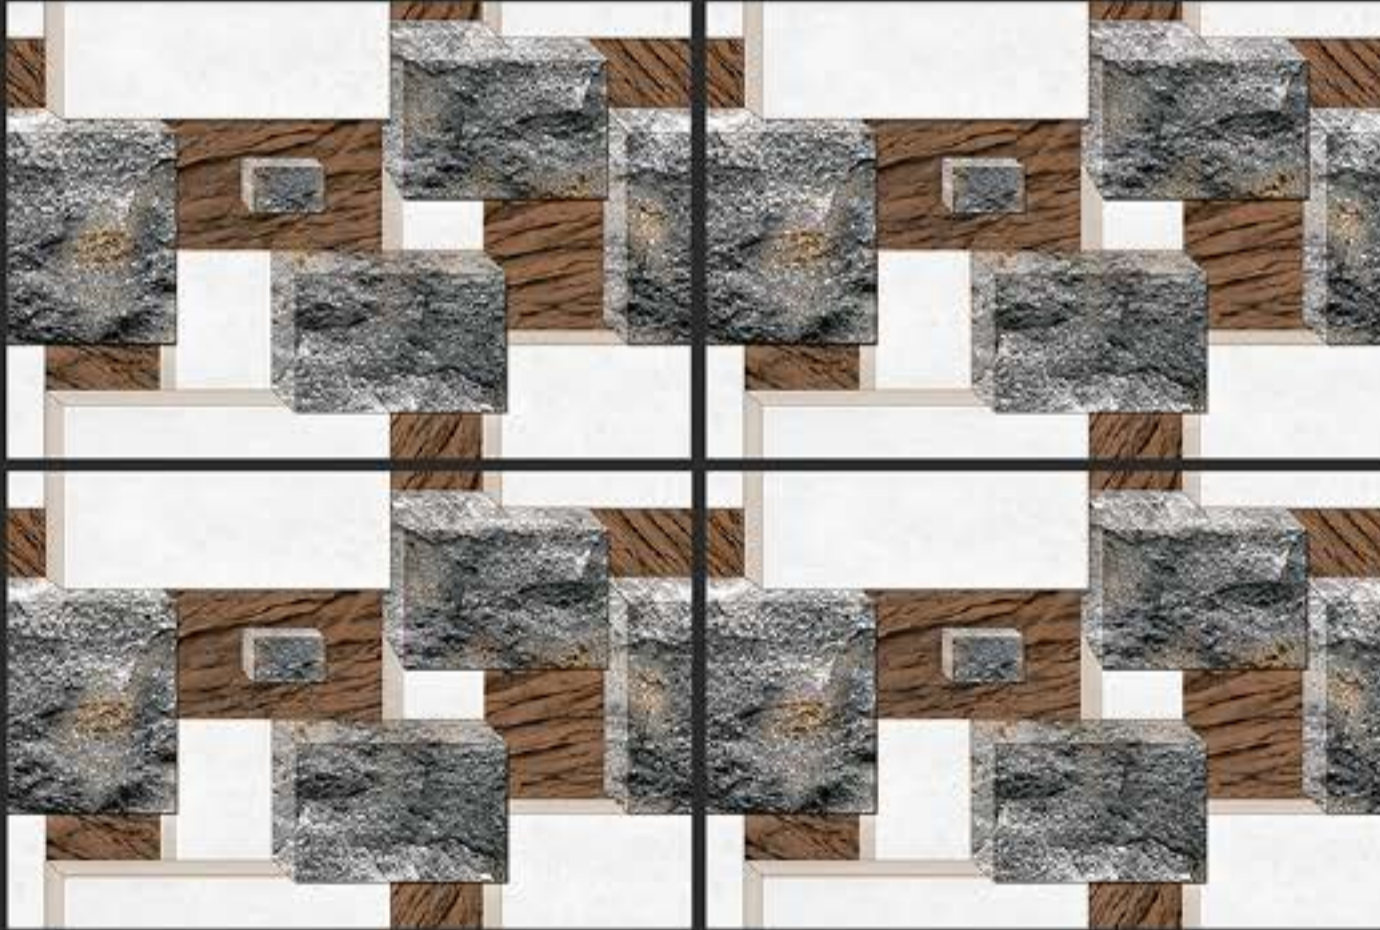

DEFINING YOUR LIFE'S TILE

RANDOM DESIGN

3D DESIGNS

HD PRINTING

APPLY ON WALL

WATER PROOF

WALL TILES

300x450 mm