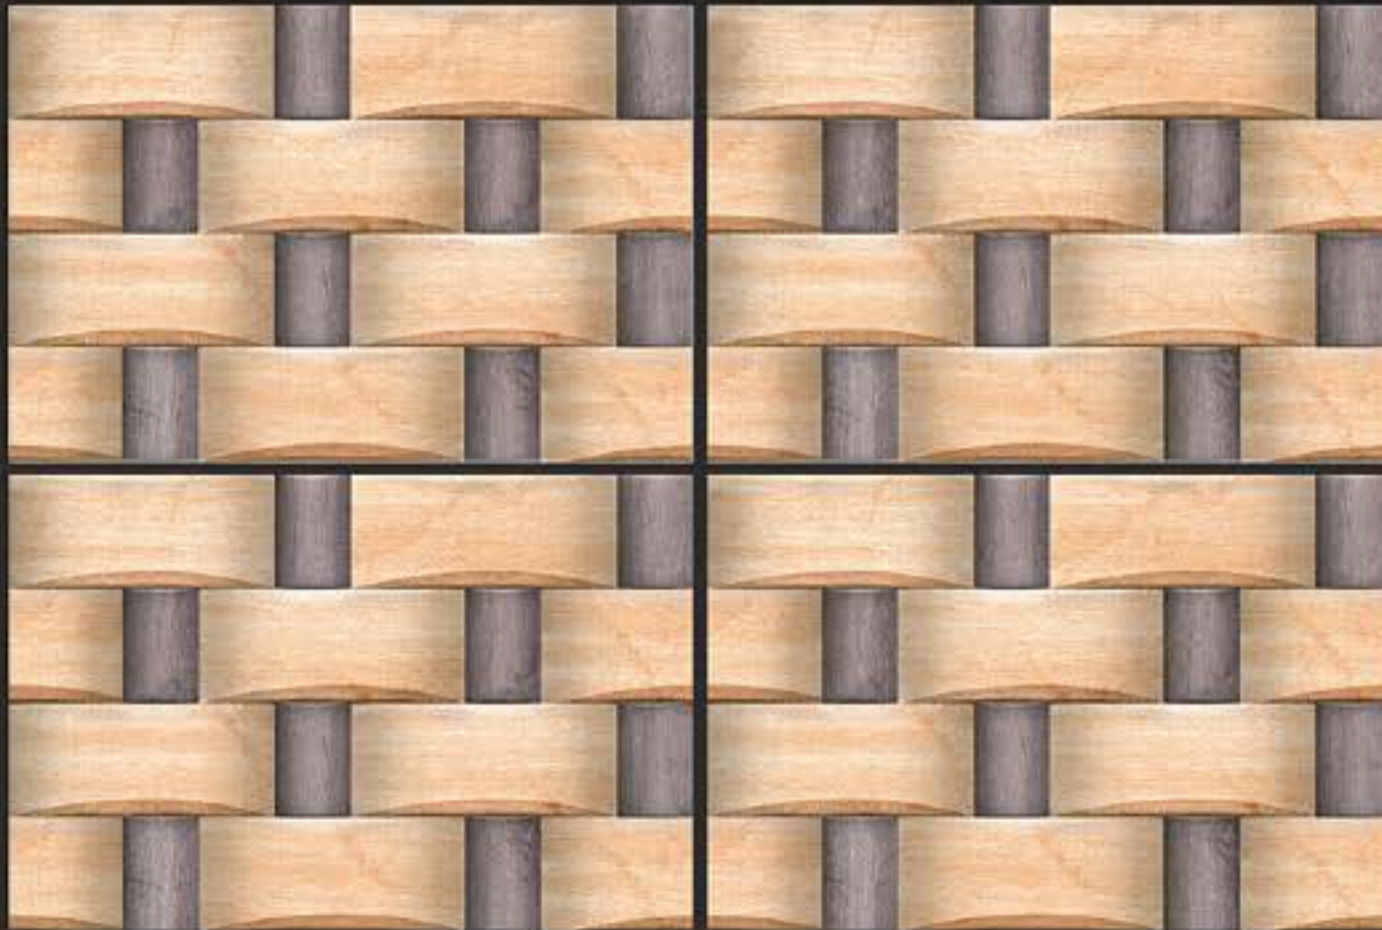

DEFINING YOUR LIFE'S TILE

RANDOM DESIGN

3D DESIGNS

HD PRINTING

APPLY ON WALL

WATER PROOF

WALL TILES

300x450 mm