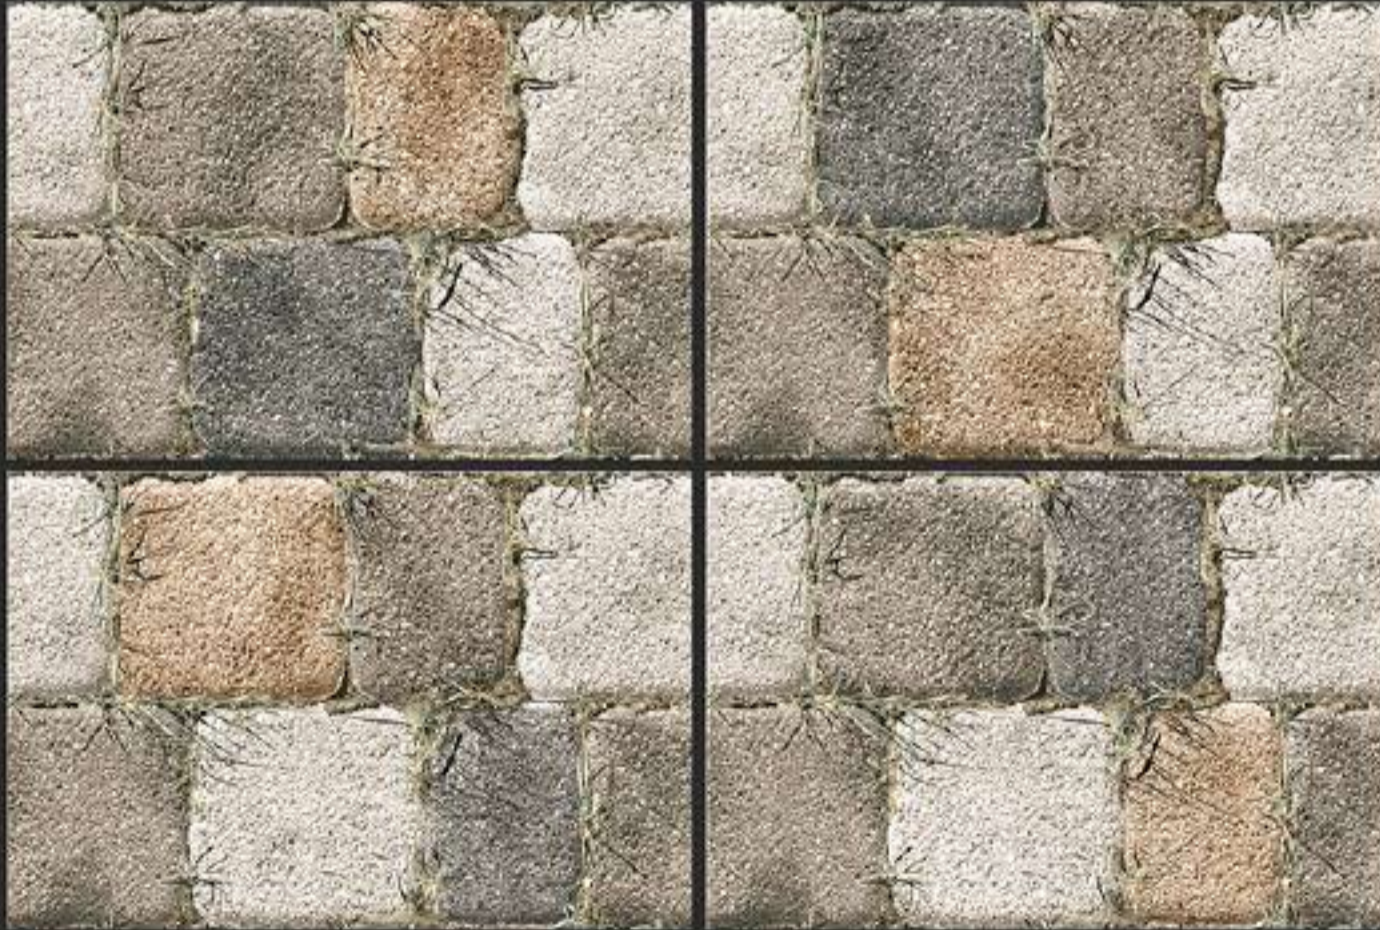

DEFINING YOUR LIFE'S TILE

RANDOM DESIGN

3D DESIGNS

HD PRINTING

APPLY ON WALL

WATER PROOF

WALL TILES

300x450 mm