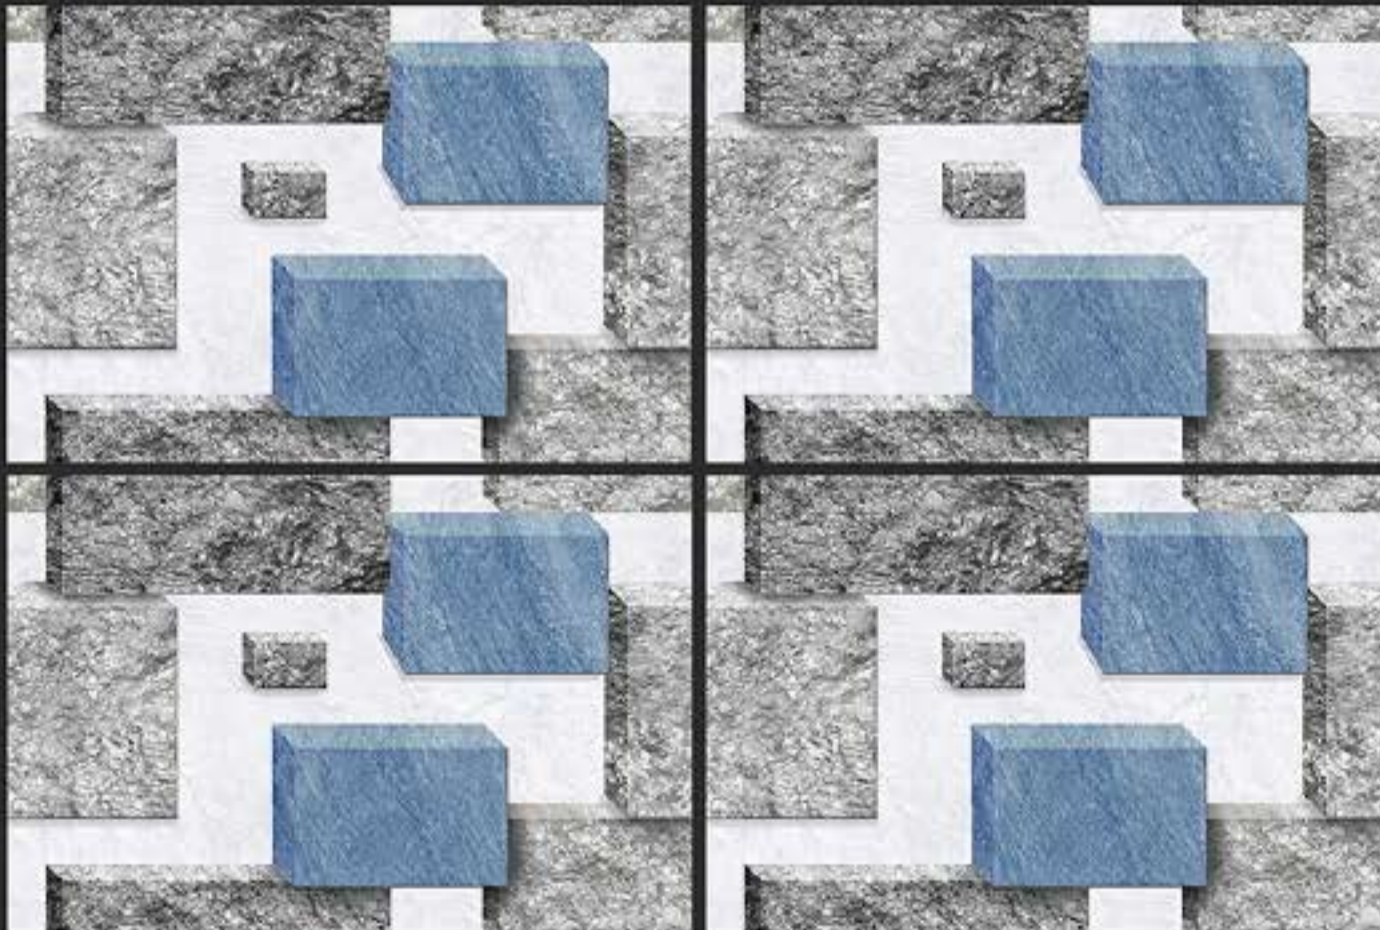

DEFINING YOUR LIFE'S TILE

RANDOM DESIGN

3D DESIGNS

HD PRINTING

APPLY ON WALL

WATER PROOF

WALL TILES

300x450 mm