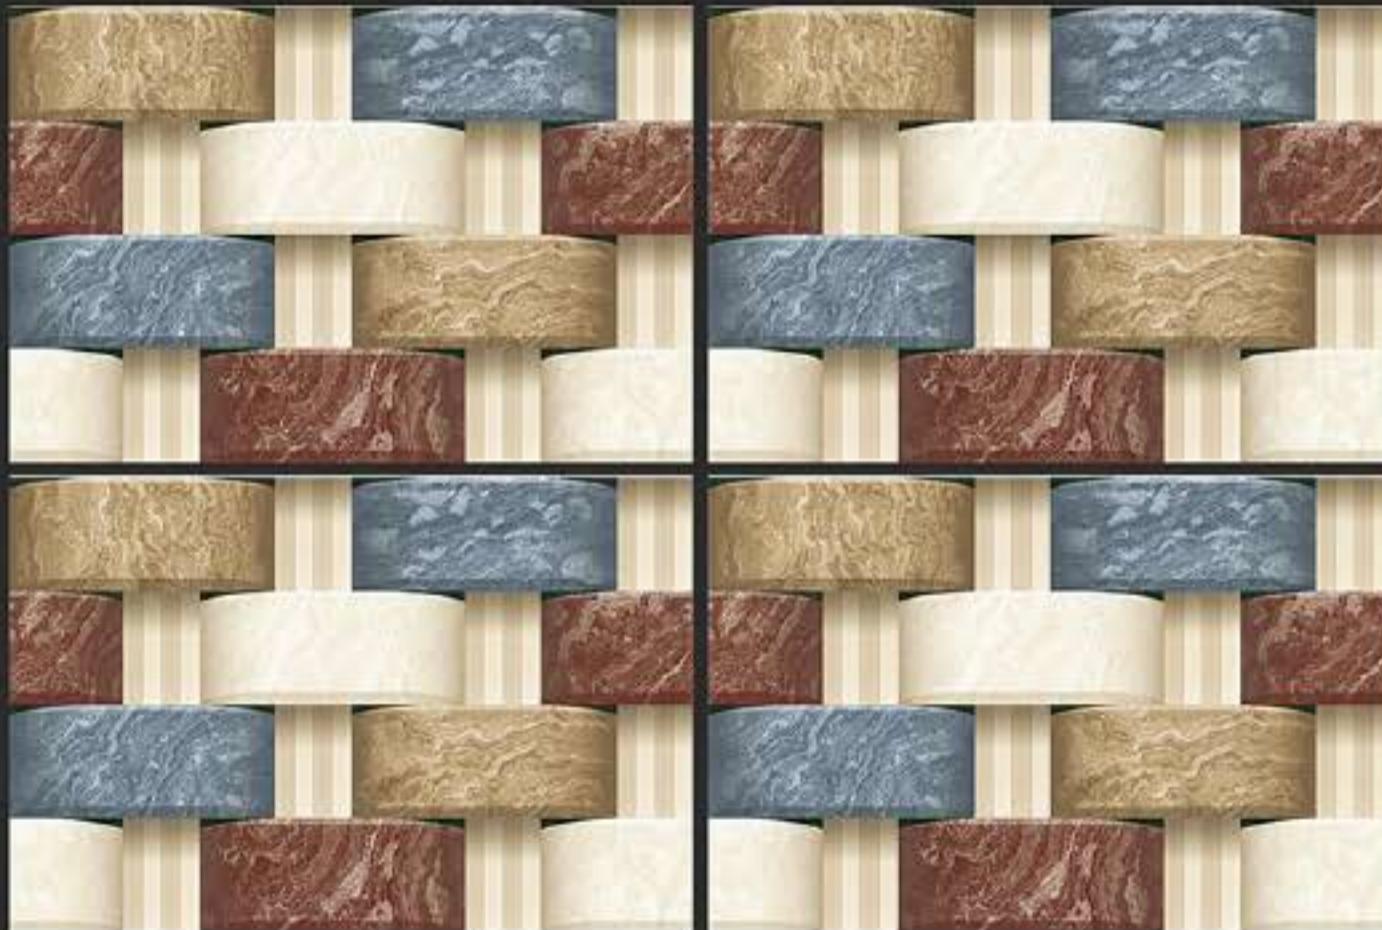

APPLY ON WALL

WATER PROOF

WALL TILES

300x450 mm

GLOSSY - G - 9067
MATT - M - 9067

DEFINING YOUR LIFE'S TILE

RANDOM DESIGN

3D DESIGNS