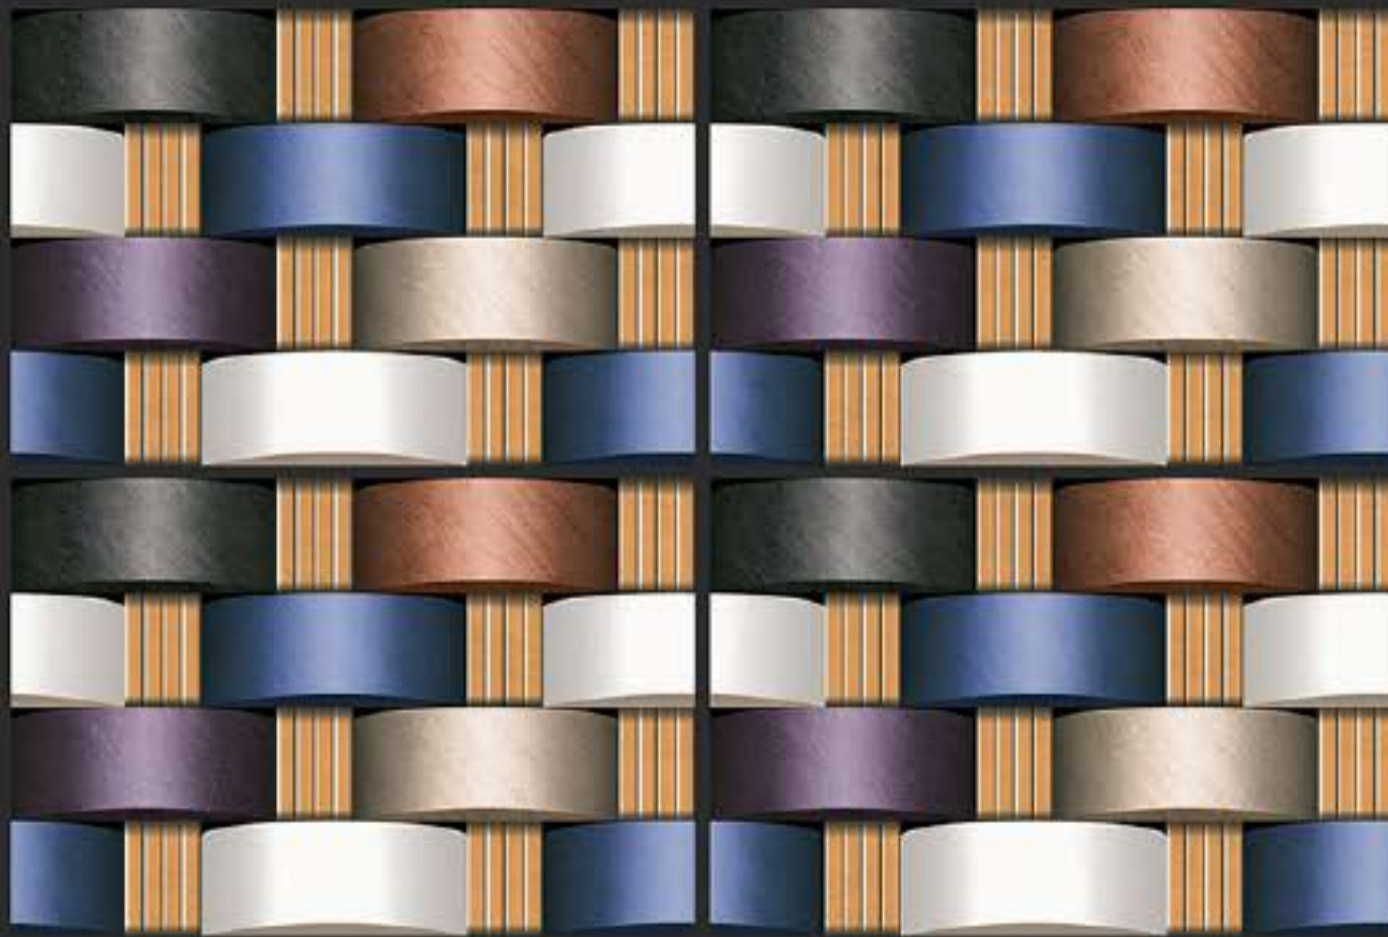

DEFINING YOUR LIFE'S TILE

- RANDOM DESIGN
- 3D DESIGNS
- HD PRINTING
- APPLY ON WALL
- WATER PROOF

WALL TILES
300x450 mm