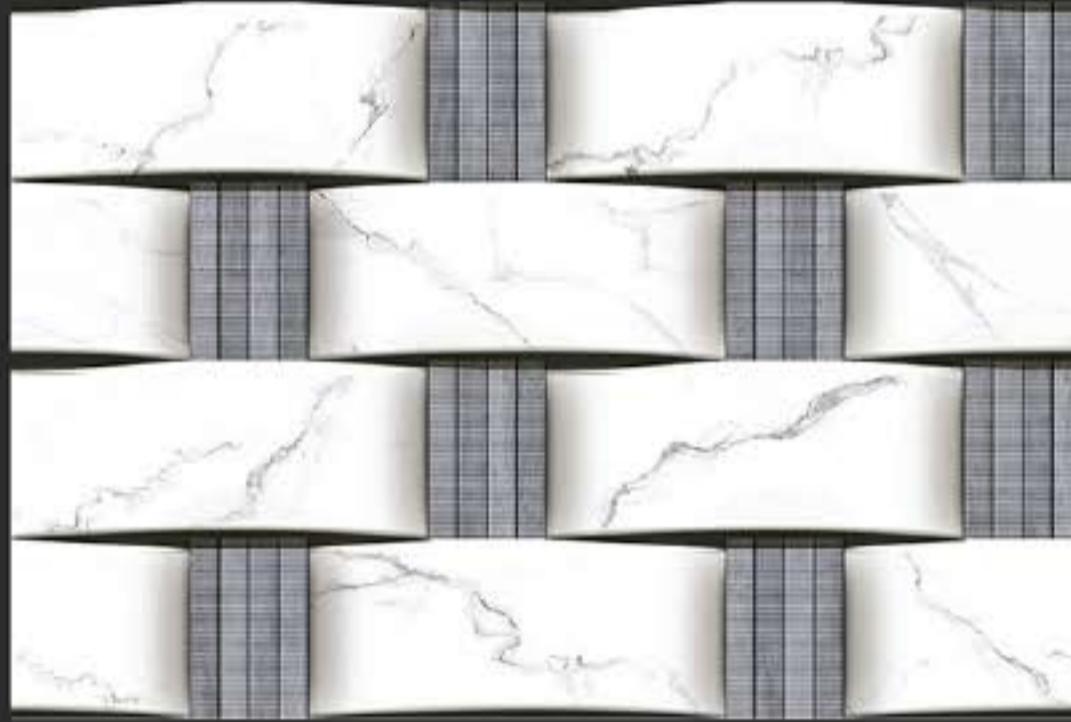

GLOSSY - G - 9102
MATT - M - 9102