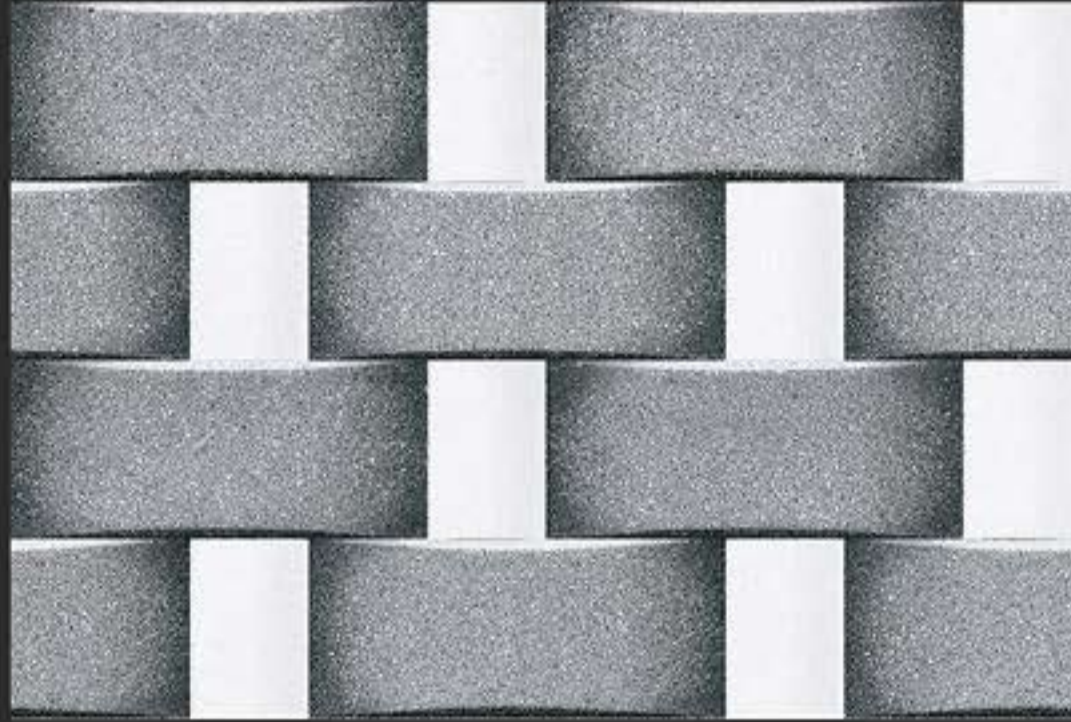

GLOSSY - G - 9094
MATT - M - 9094