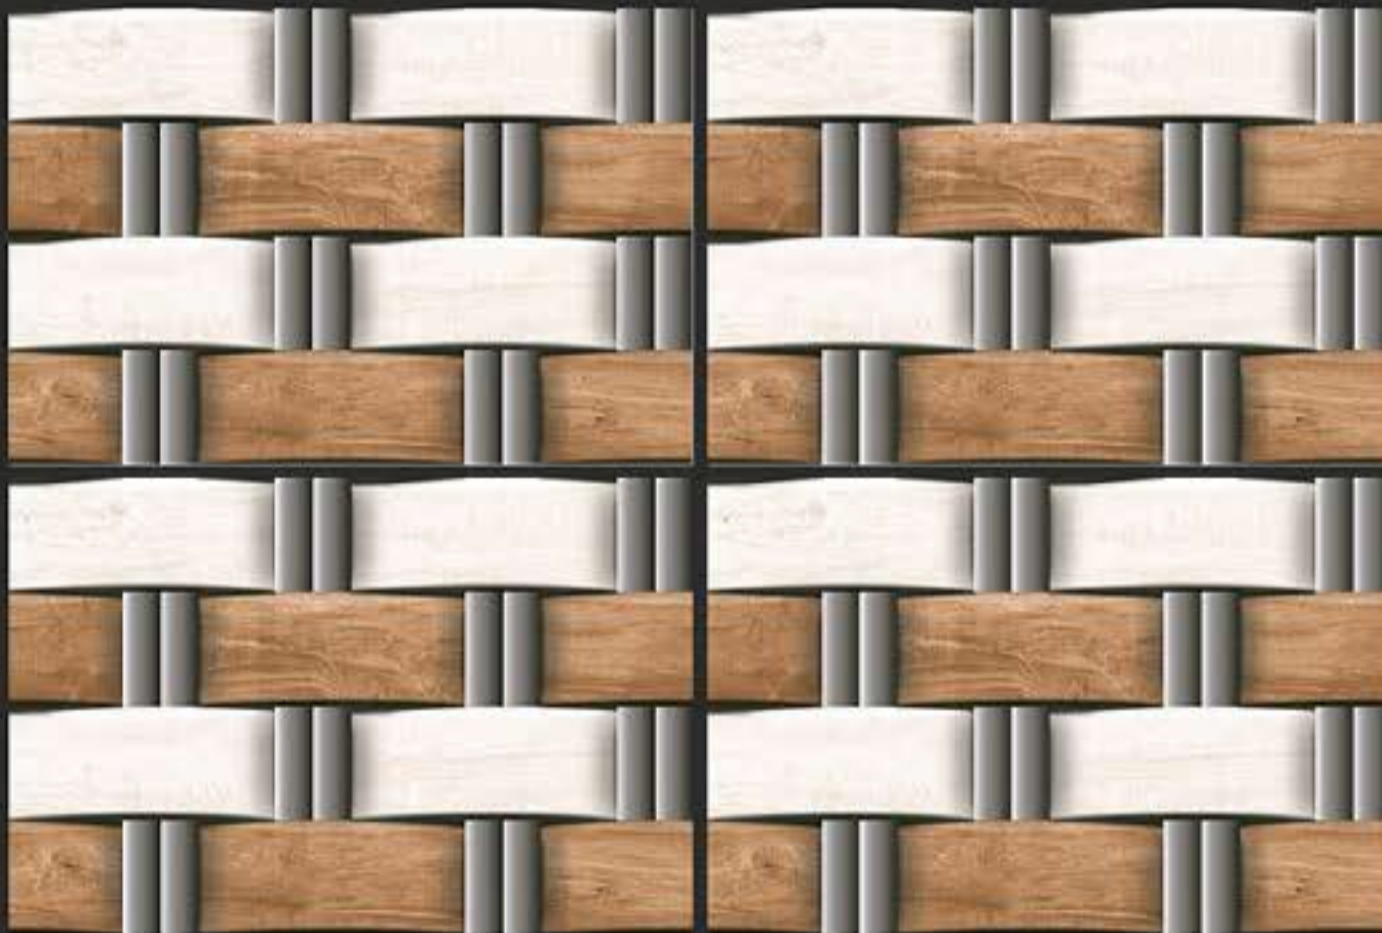

3D DESIGNS

HD PRINTING

APPLY ON WALL

WATER PROOF

WALL TILES

300x450 mm

GLOSSY - G - 9100
MATT - M - 9100

DEFINING YOUR LIFE'S TILE