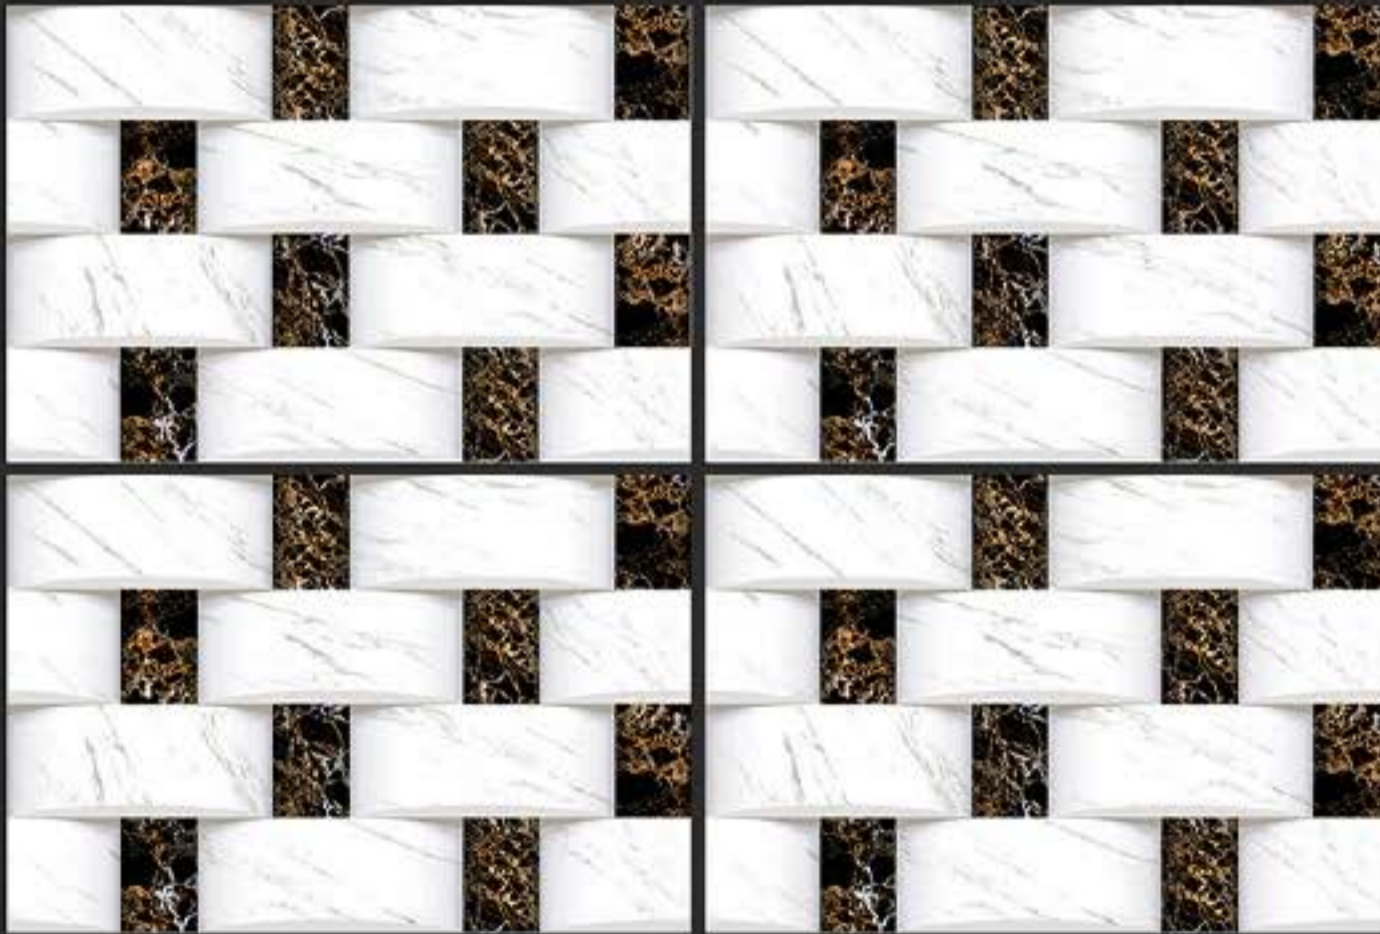

DEFINING YOUR LIFE'S TILE

RANDOM DESIGN

3D DESIGNS

HD PRINTING

APPLY ON WALL

WATER PROOF

WALL TILES

300x450 mm