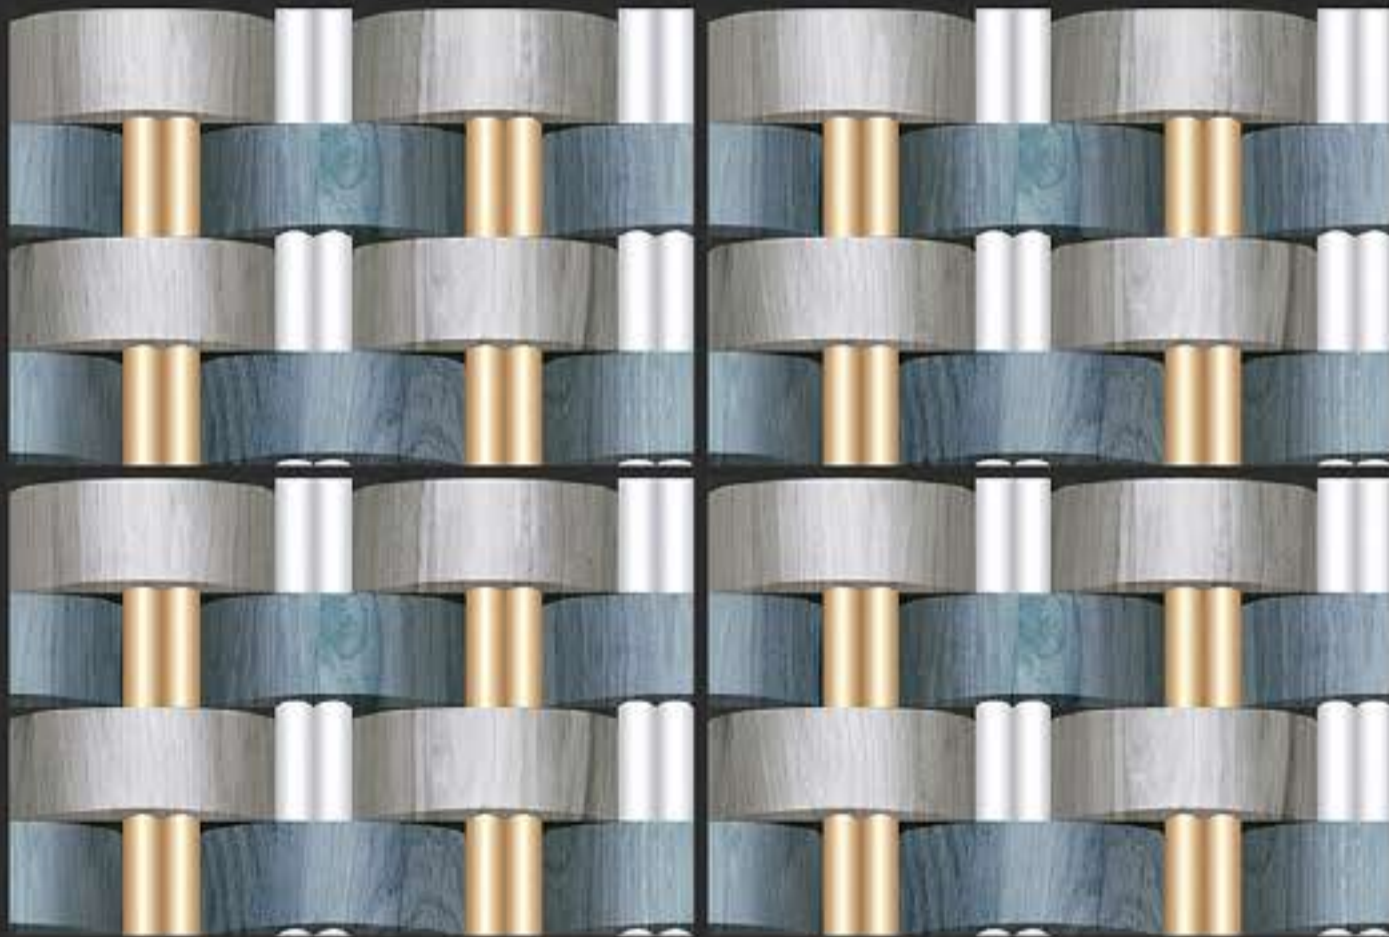

HD PRINTING

APPLY ON WALL

WATER PROOF

WALL TILES

300x450 mm

GLOSSY - G - 9063
MATT - M - 9063

DEFINING YOUR LIFE'S TILE

RANDOM DESIGN