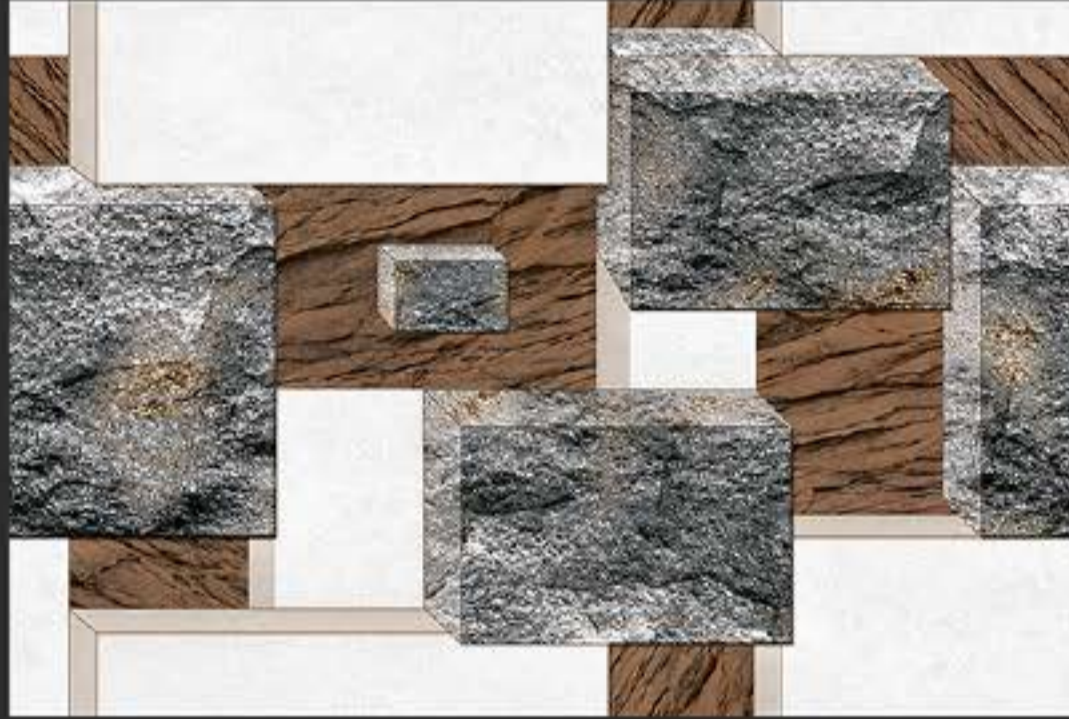

GLOSSY - G - 9089
MATT - M - 9089