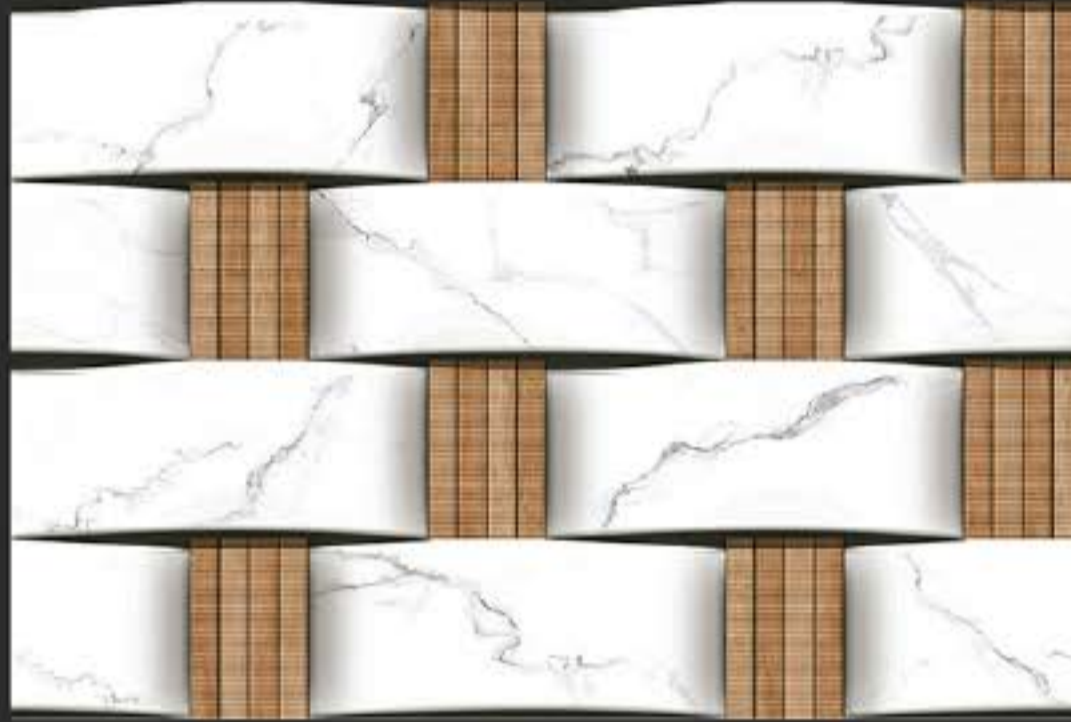

HD PRINTING

APPLY ON WALL

WATER PROOF

WALL TILES

300x450 mm

GLOSSY - G - 9099
MATT - M - 9099

DEFINING YOUR LIFE'S TILE

RANDOM DESIGN