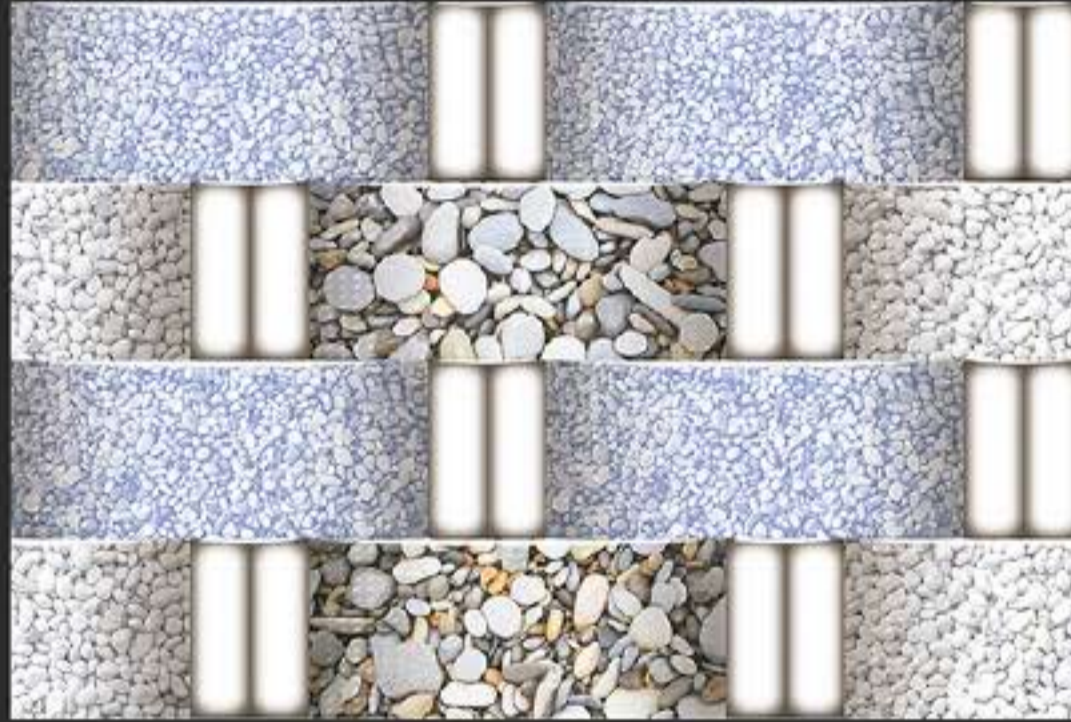

GLOSSY - G - 9097
MATT - M - 9097