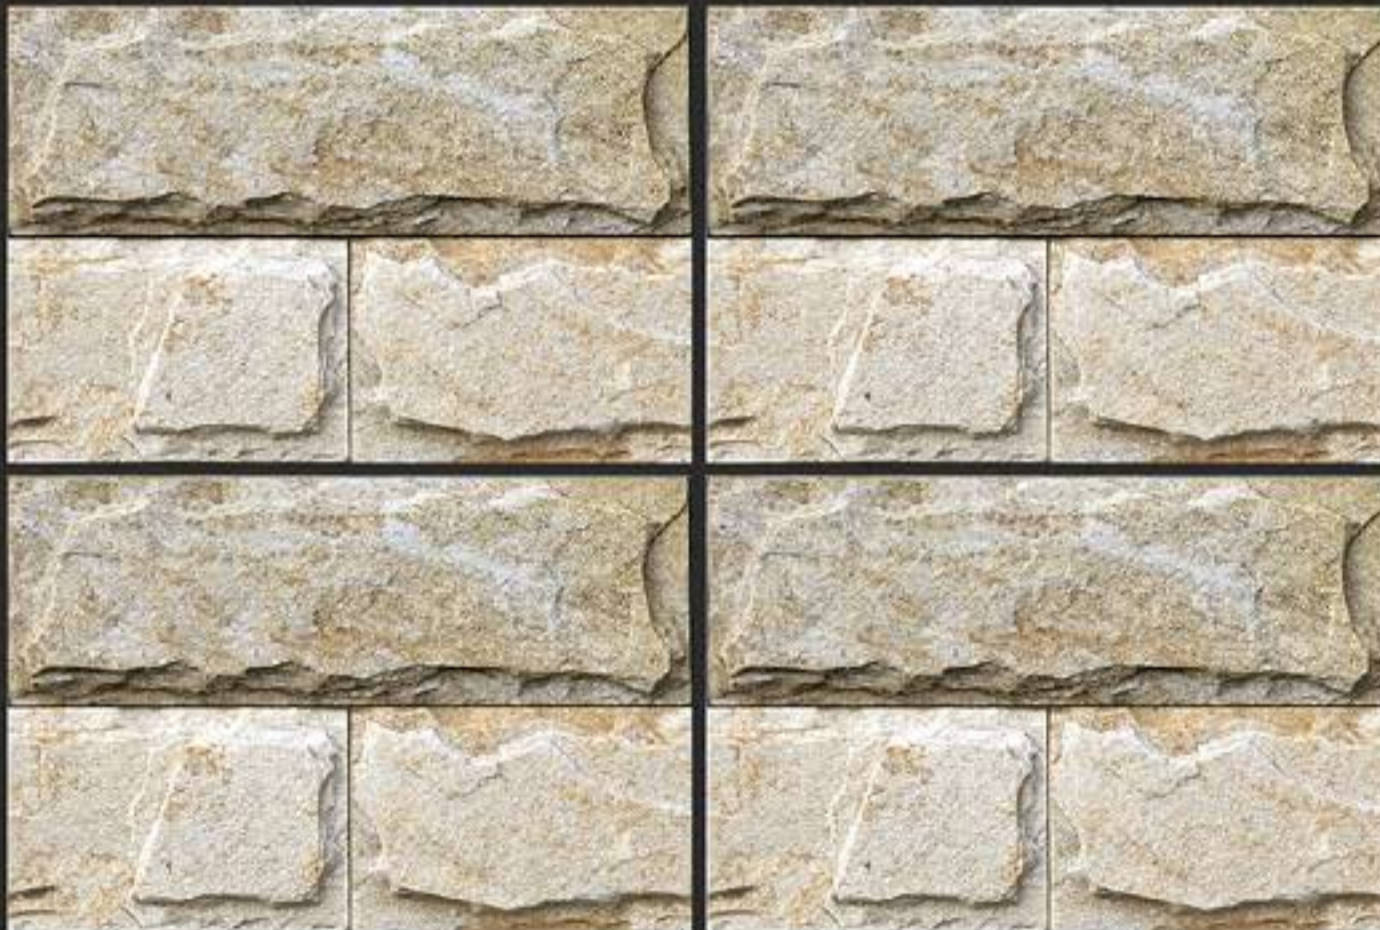

RANDOM DESIGN

3D DESIGNS

HD PRINTING

APPLY ON WALL

WATER PROOF

WALL TILES

300x450 mm

DEFINING YOUR LIFE'S TILE