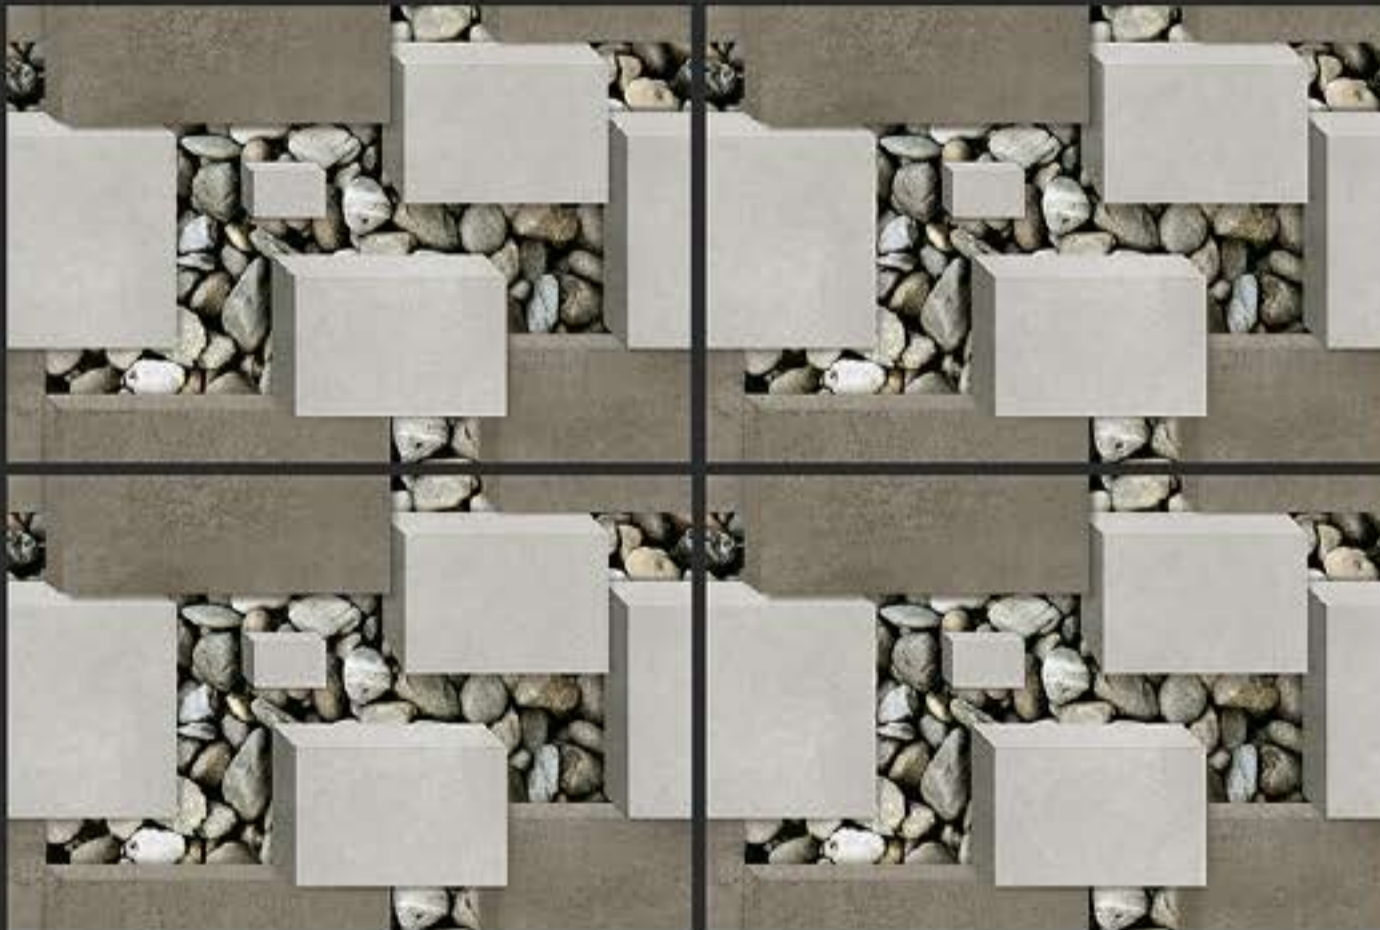

DEFINING YOUR LIFE'S TILE

RANDOM DESIGN

3D DESIGNS

HD PRINTING

APPLY ON WALL

WATER PROOF

WALL TILES

300x450 mm