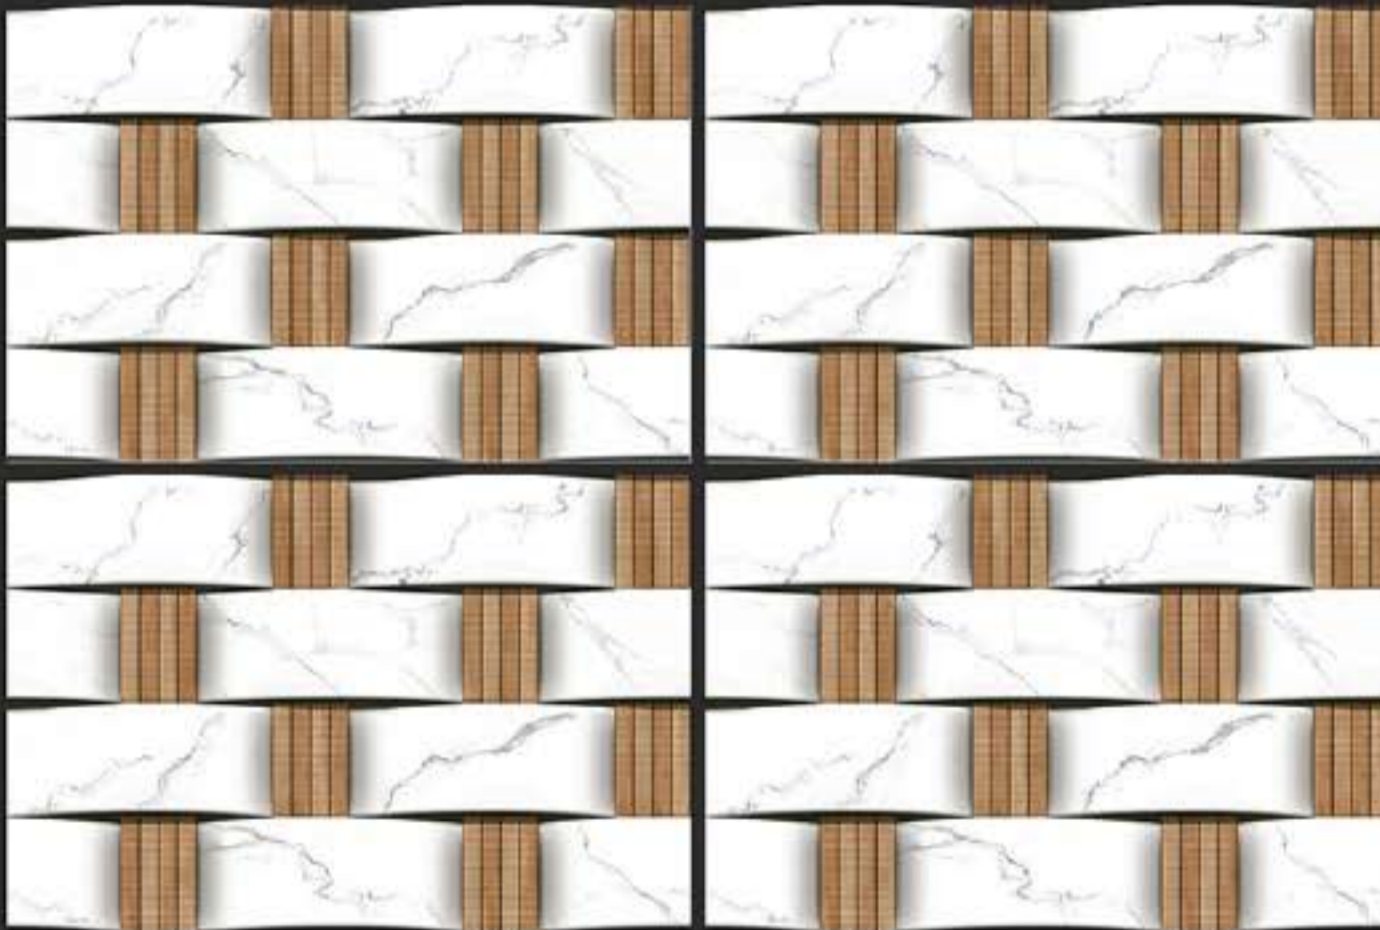

HD PRINTING

APPLY ON WALL

WATER PROOF

WALL TILES

300x450 mm

GLOSSY - G - 9099
MATT - M - 9099

DEFINING YOUR LIFE'S TILE

RANDOM DESIGN