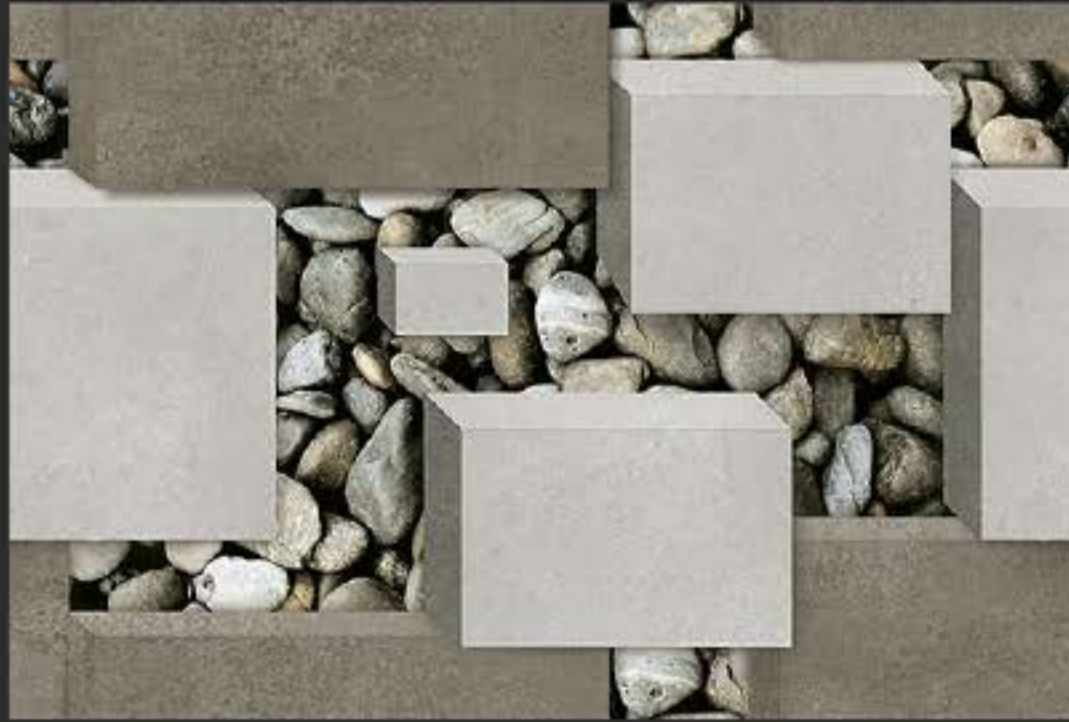

GLOSSY - G - 9085
MATT - M - 9085