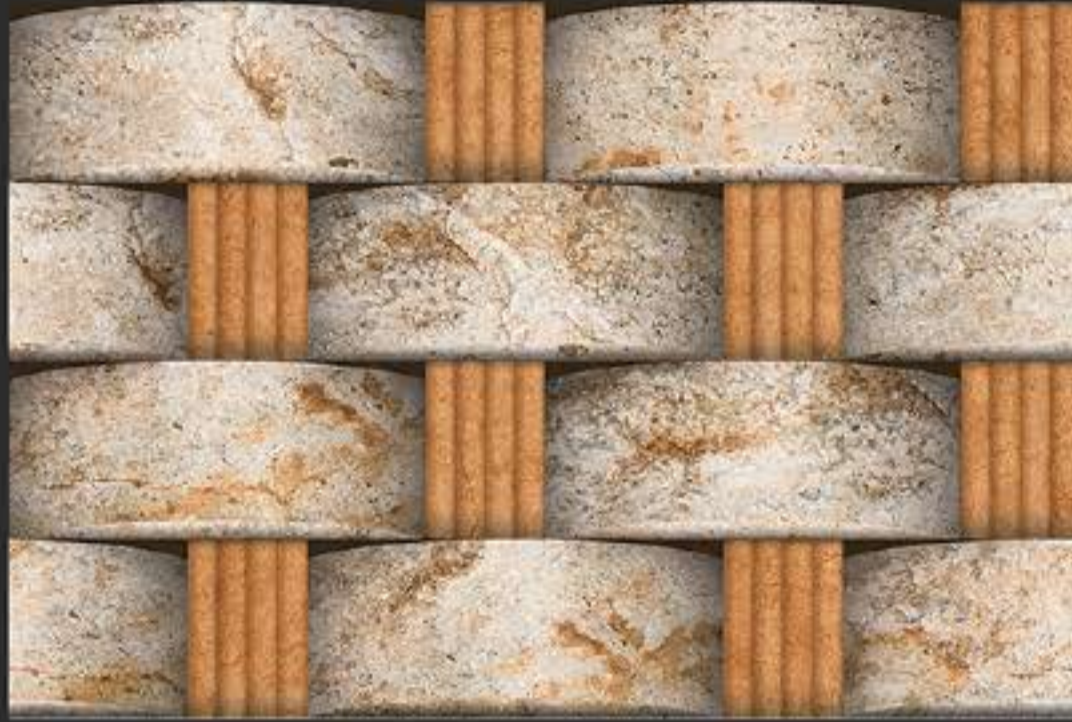

GLOSSY - G - 9105
MATT - M - 9105