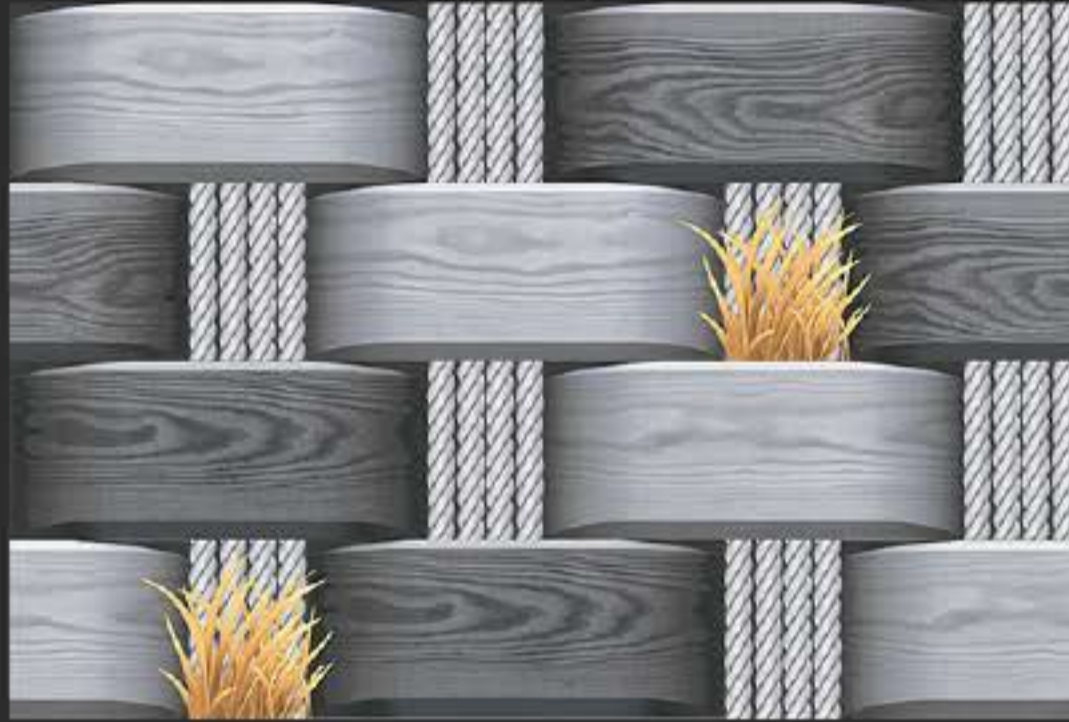

GLOSSY - G - 9065
MATT - M - 9065