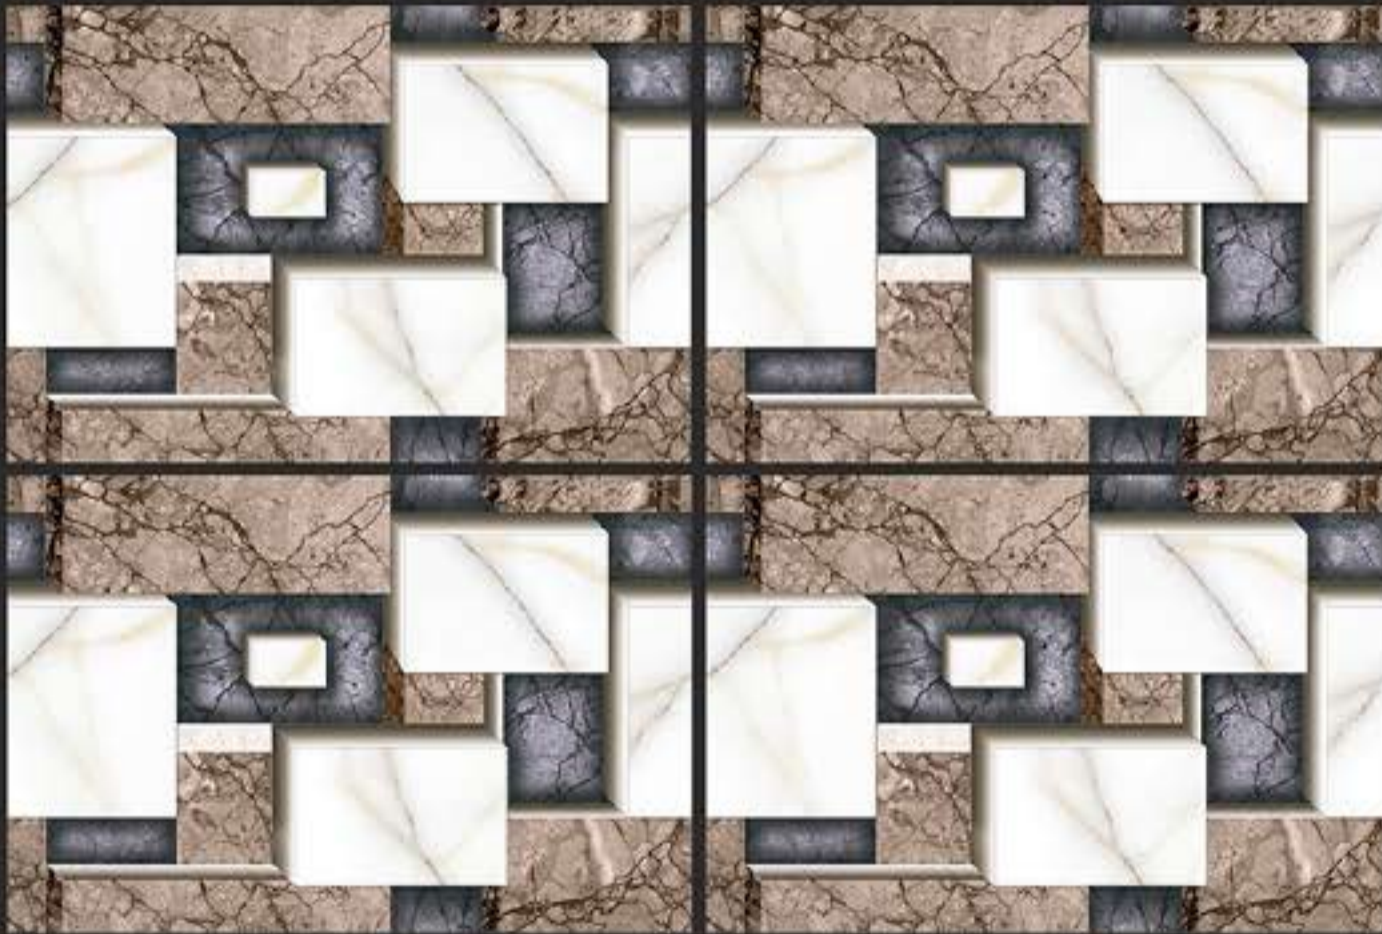

DEFINING YOUR LIFE'S TILE

- RANDOM DESIGN
- 3D DESIGNS
- HD PRINTING
- APPLY ON WALL
- WATER PROOF

WALL TILES
300x450 mm