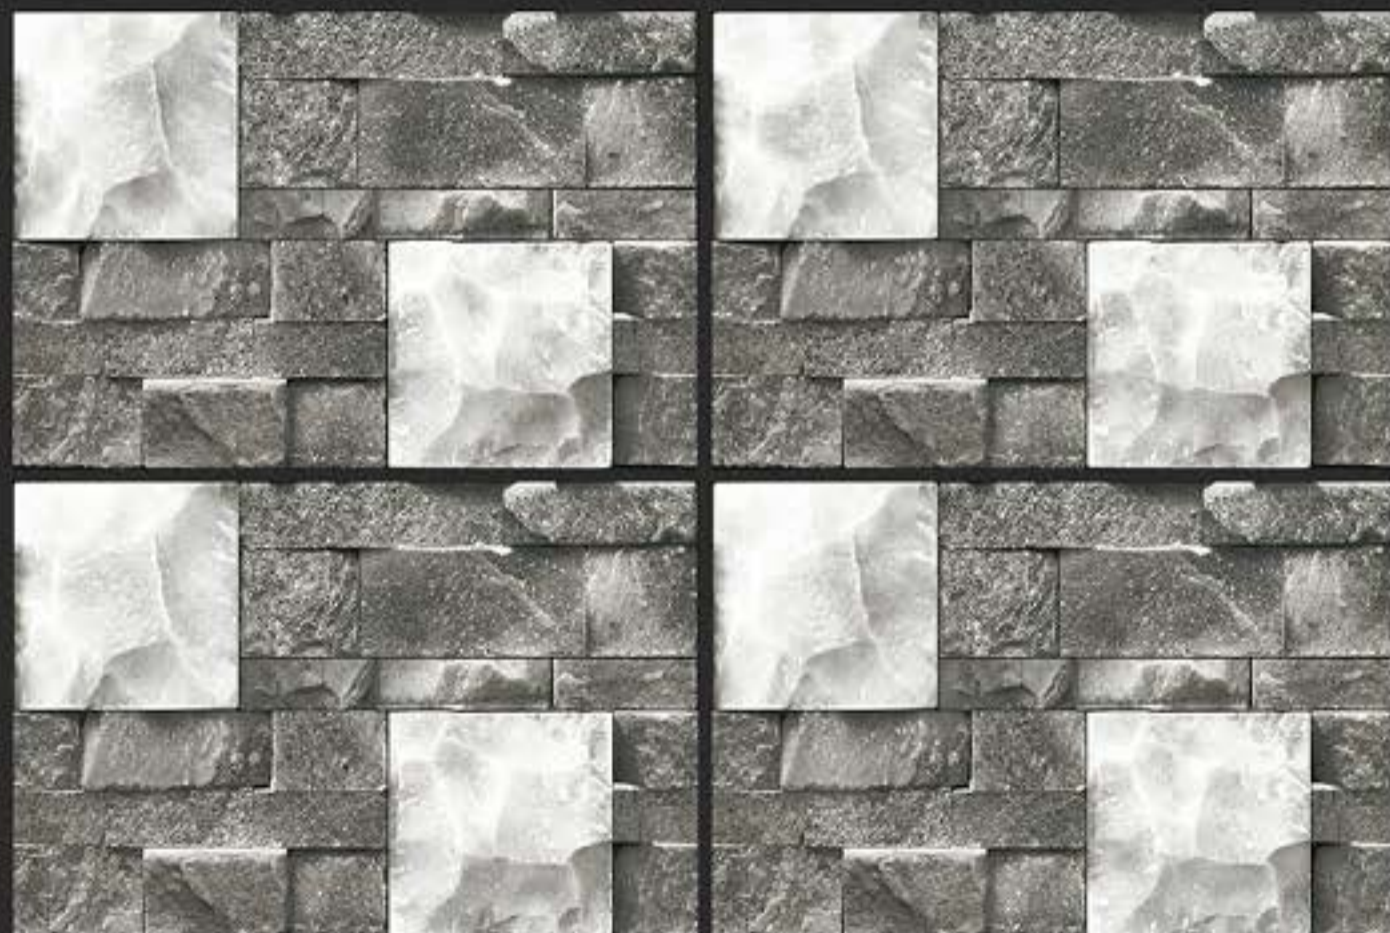

DEFINING YOUR LIFE'S TILE

- RANDOM DESIGN
- 3D DESIGNS
- HD PRINTING
- APPLY ON WALL
- WATER PROOF

WALL TILES

300x450 mm