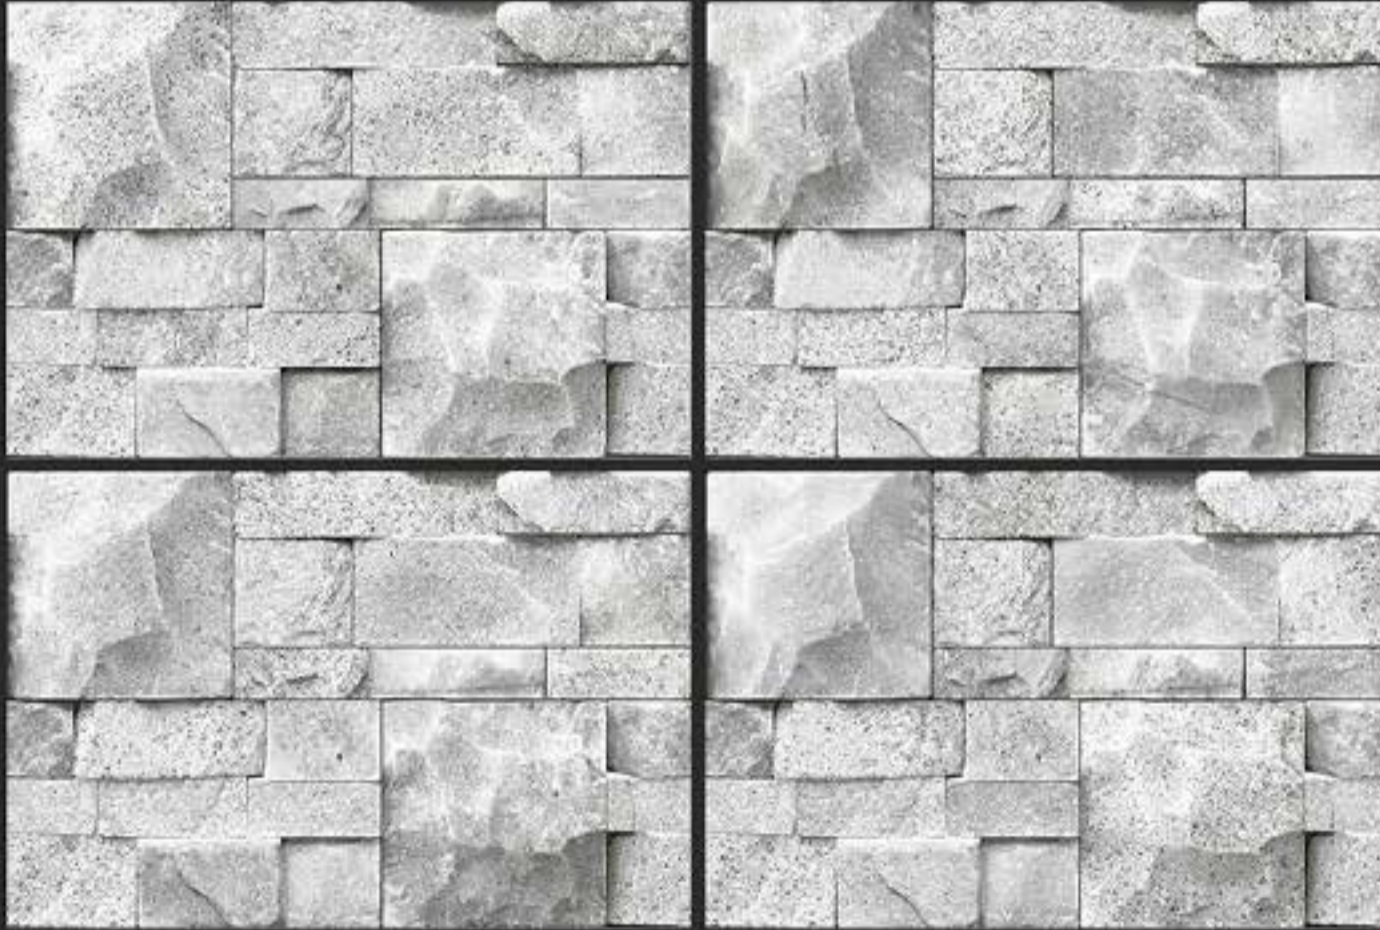

DEFINING YOUR LIFE'S TILE

RANDOM DESIGN

3D DESIGNS

HD PRINTING

APPLY ON WALL

WATER PROOF

WALL TILES

300x450 mm