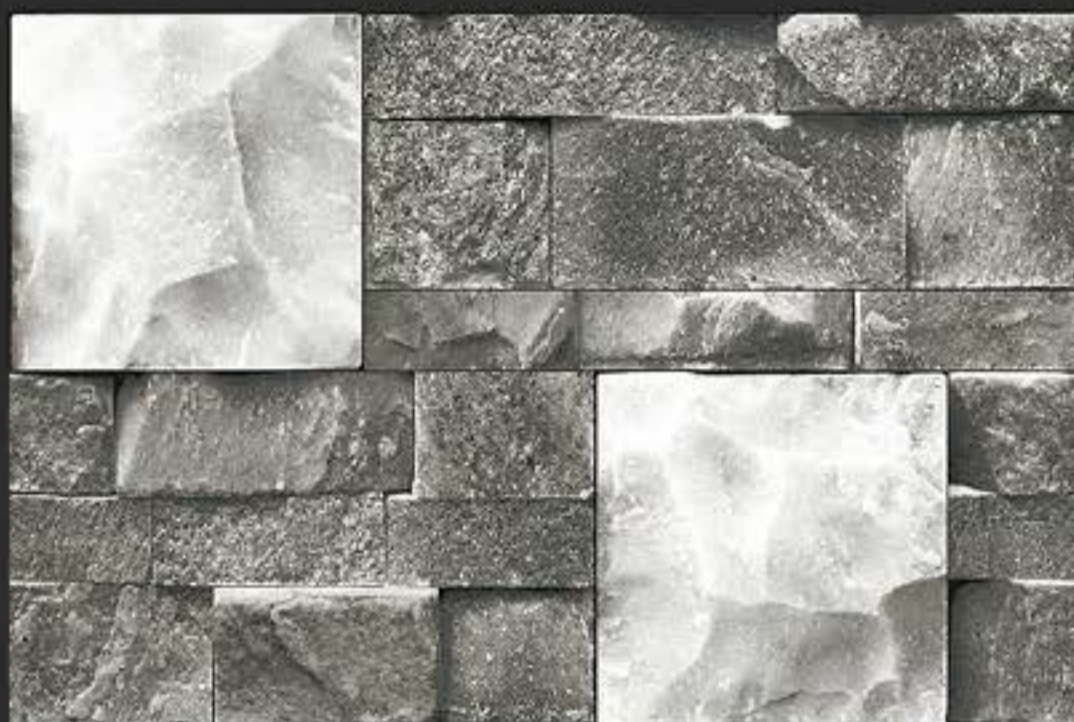

GLOSSY - G - 9076
MATT - M - 9076