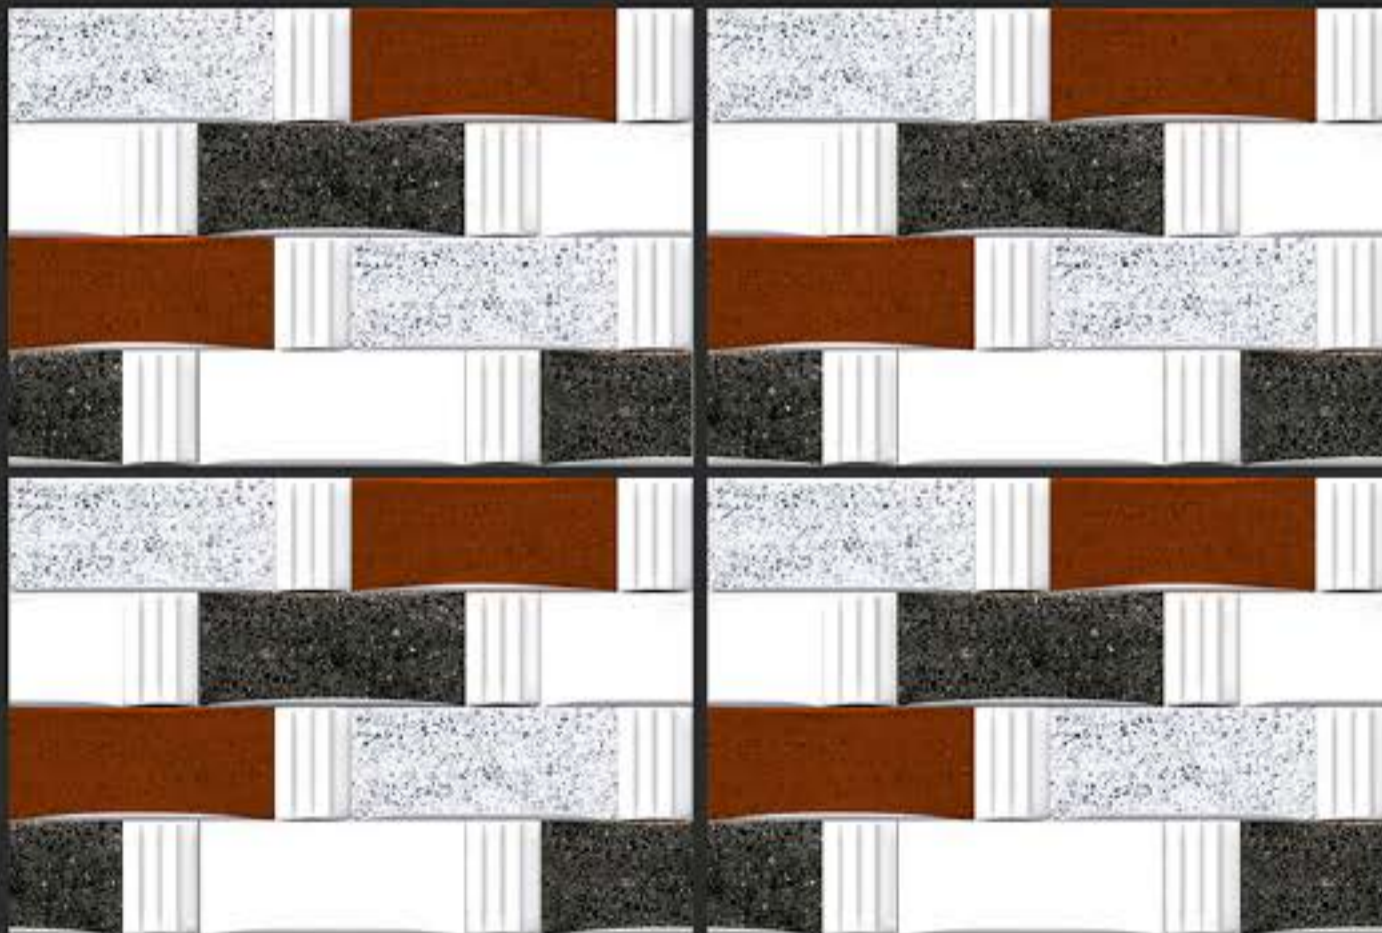

DEFINING YOUR LIFE'S TILE

RANDOM DESIGN

3D DESIGNS

HD PRINTING

APPLY ON WALL

WATER PROOF

WALL TILES

300x450 mm