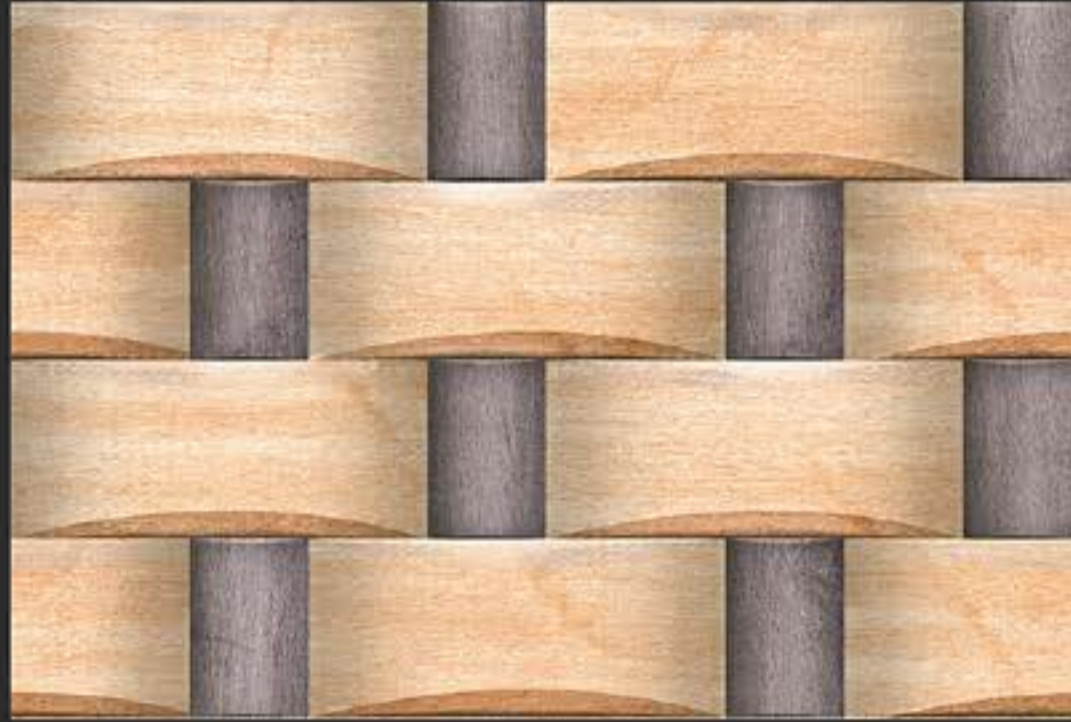

GLOSSY - G - 9104
MATT - M - 9104