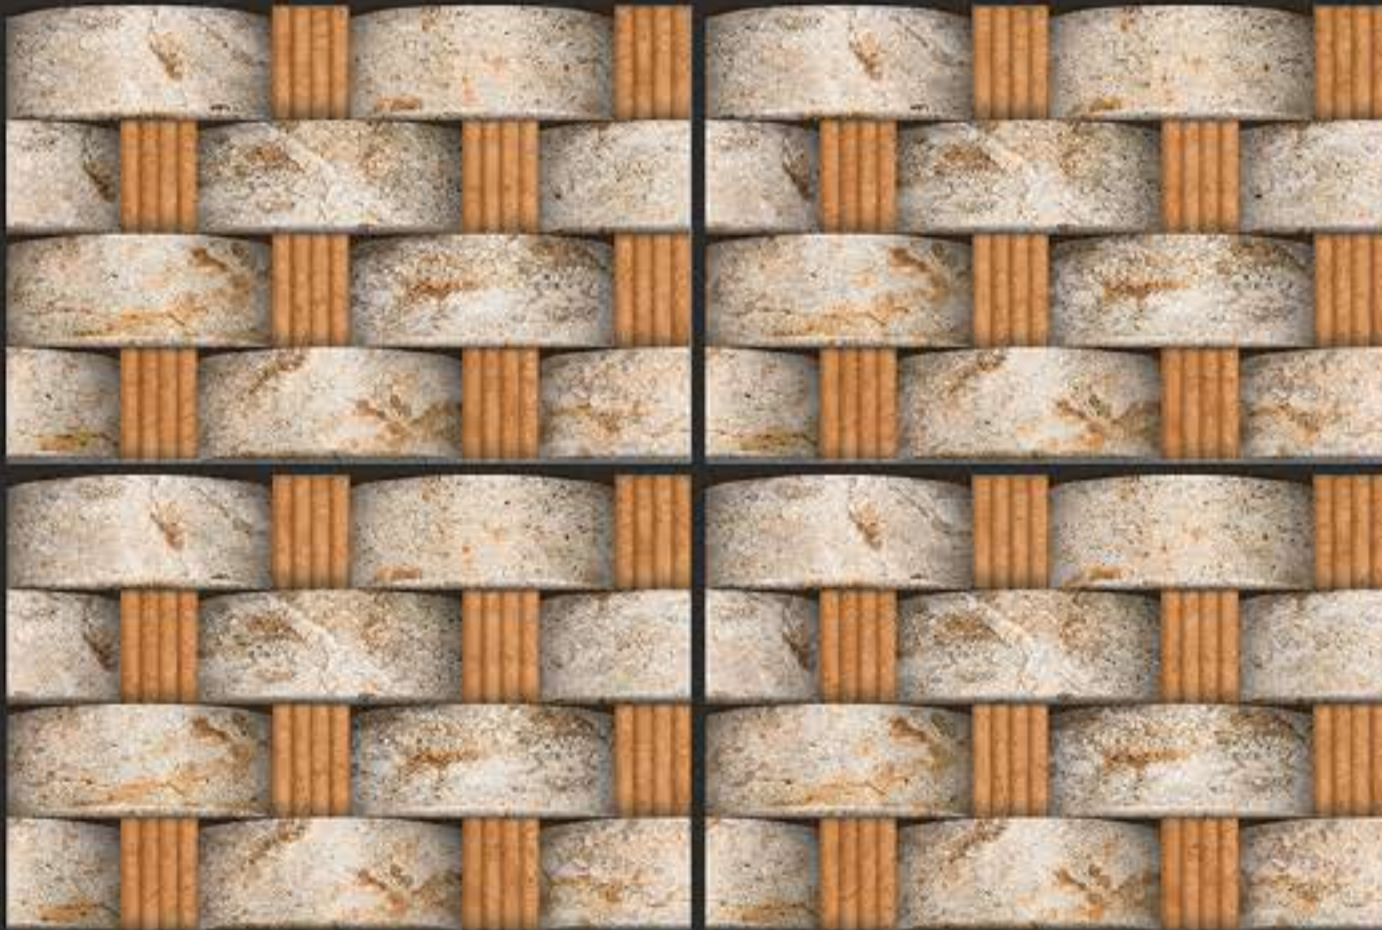

DEFINING YOUR LIFE'S TILE

RANDOM DESIGN

3D DESIGNS

HD PRINTING

APPLY ON WALL

WATER PROOF

WALL TILES

300x450 mm