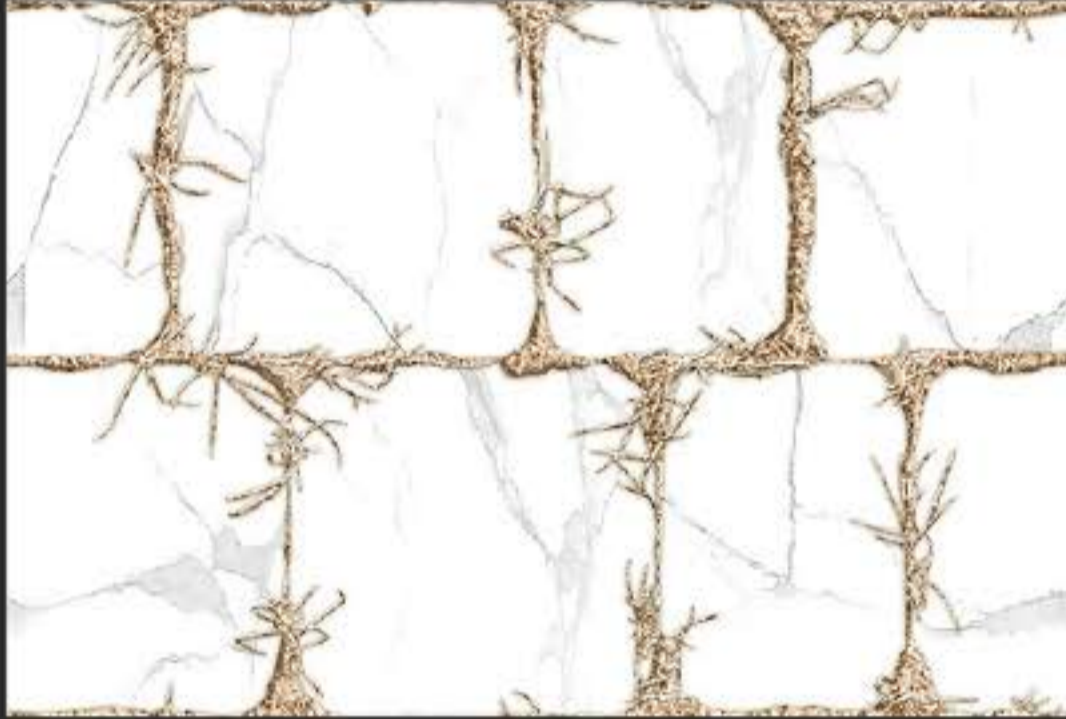

HD PRINTING

APPLY ON WALL

WATER PROOF

WALL TILES

300x450 mm

GLOSSY - G - 9037
MATT - M - 9037

DEFINING YOUR LIFE'S TILE

RANDOM DESIGN