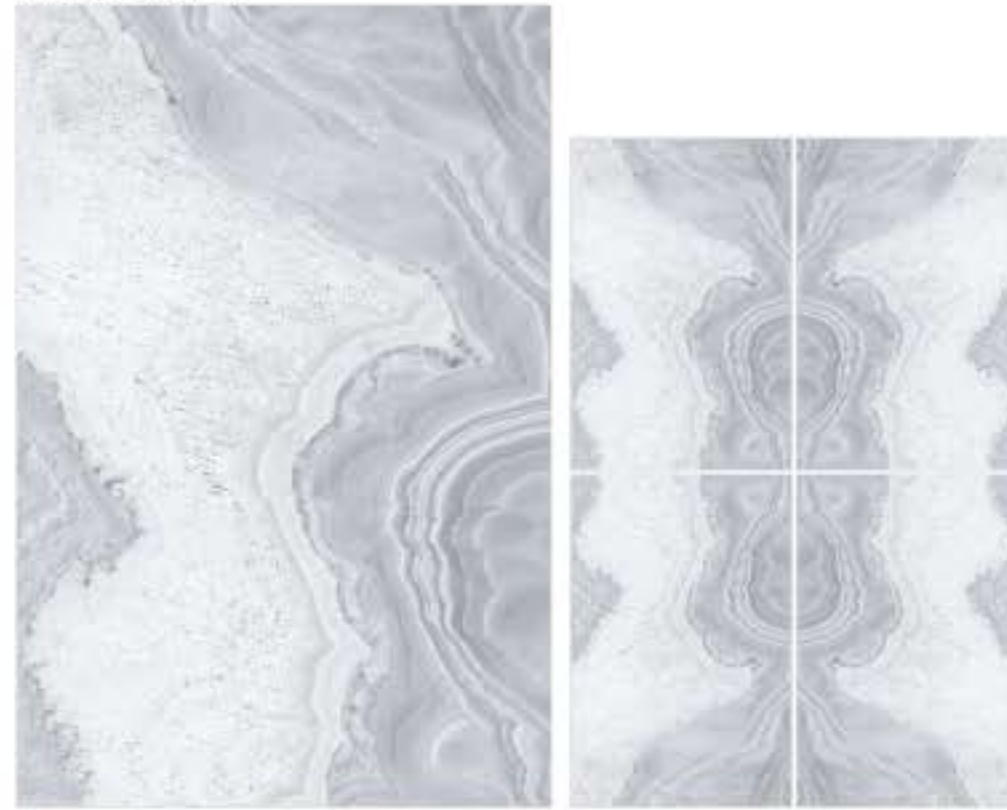

1200x1800mm

**High
Glossy
Surface**

**Boundless
Collection**

VELLOZA BROWN A+B

HIGH GLOSSY

2 FACES

VELLOZA GREY A+B

HIGH GLOSSY