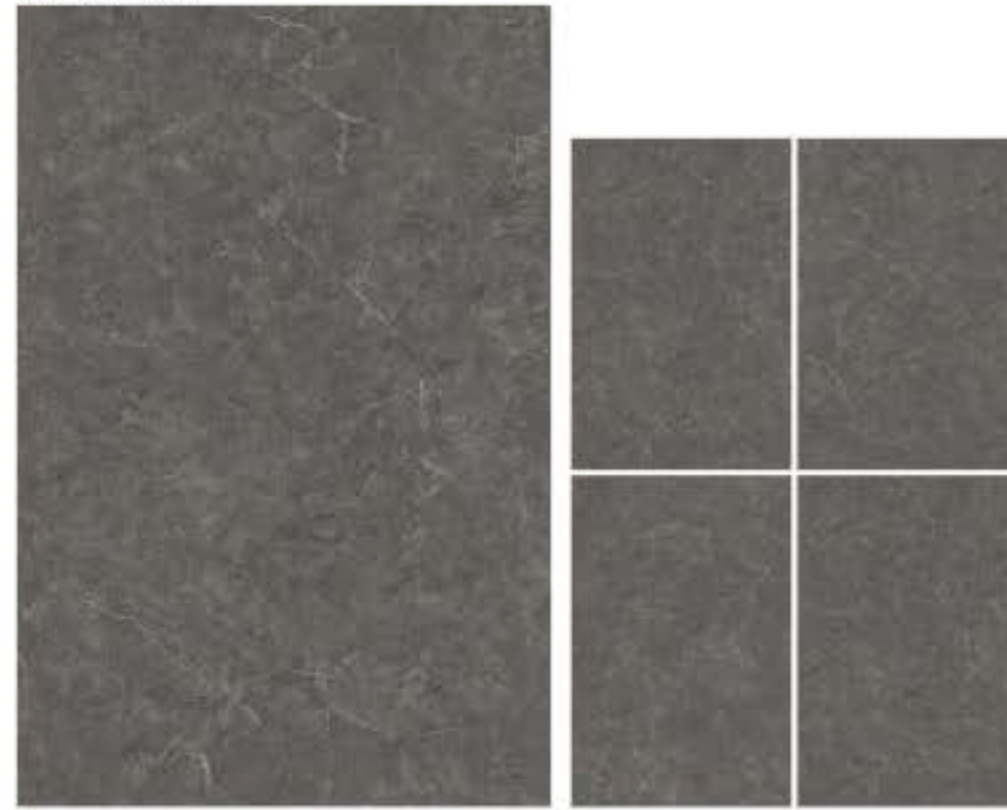

DARK HIGH GLOSSY

3 FACES

LOREAL BROWN *

HIGH GLOSSY

2 FACES

BARDILIO GREY

HIGH GLOSSY

3 FACES