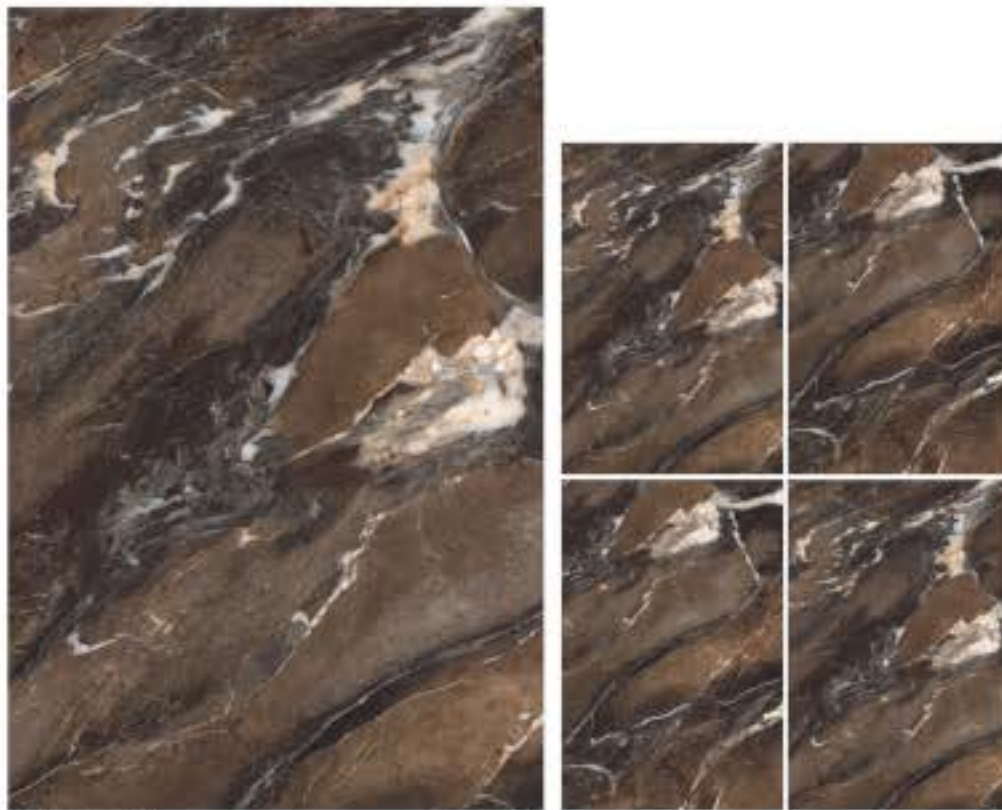

2 FACES

LOREAL BROWN *

HIGH GLOSSY