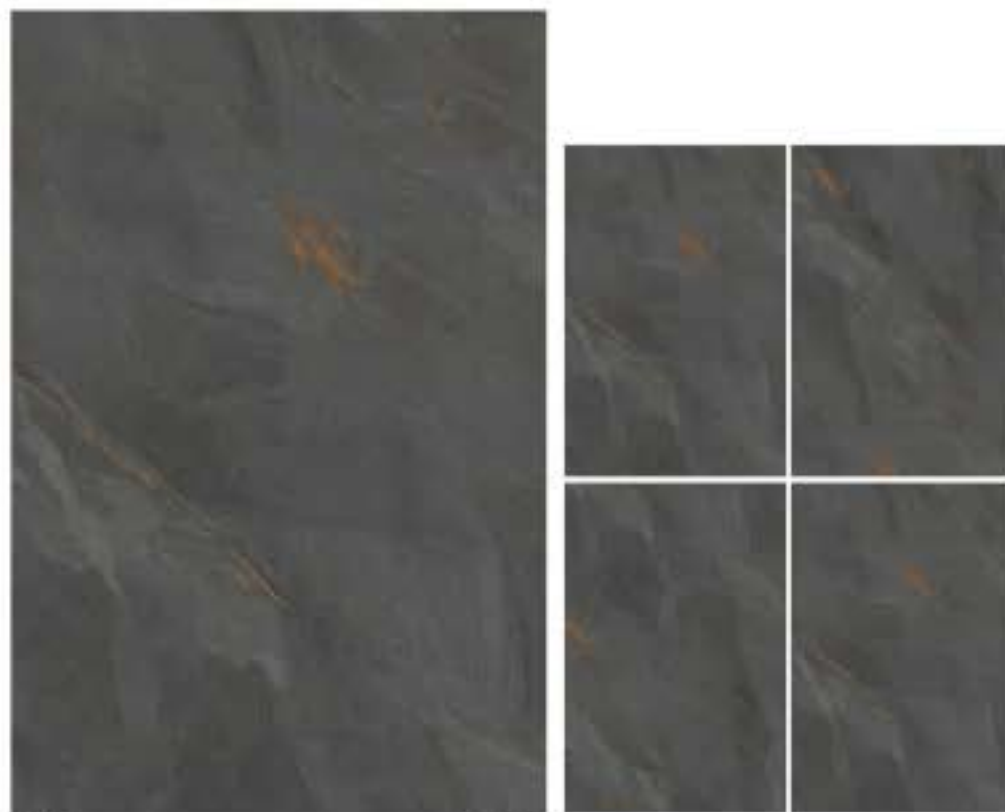

ROMAN EARTH