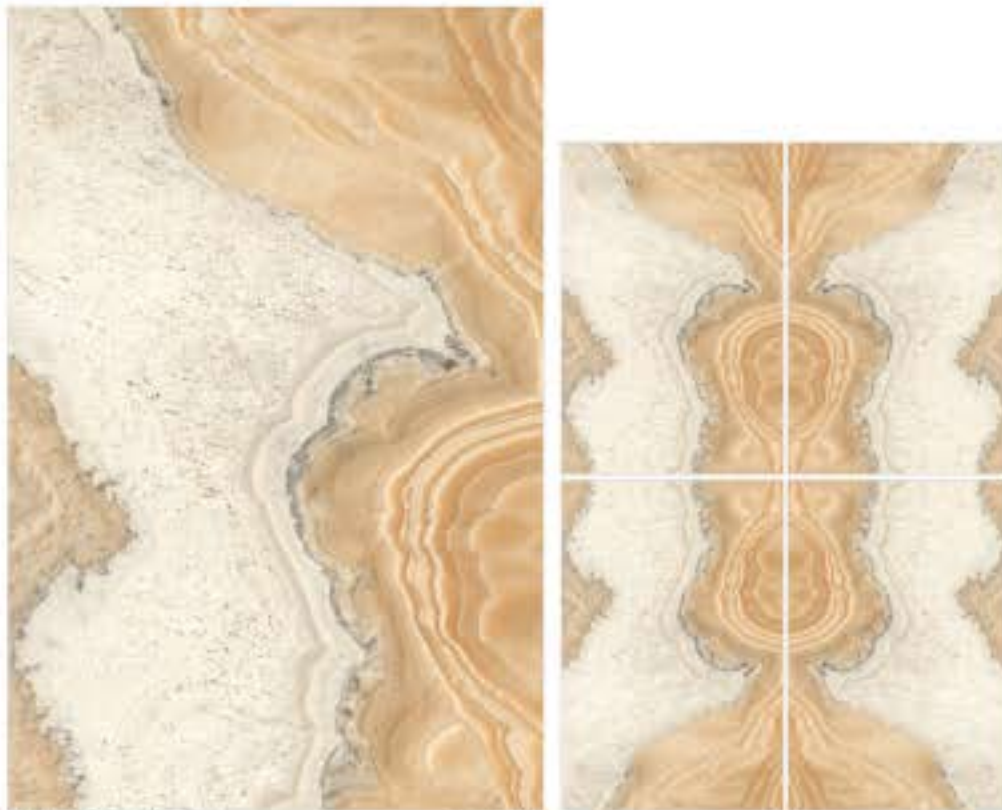

VELLOZA GOLD A+B

HIGH GLOSSY

2 FACES