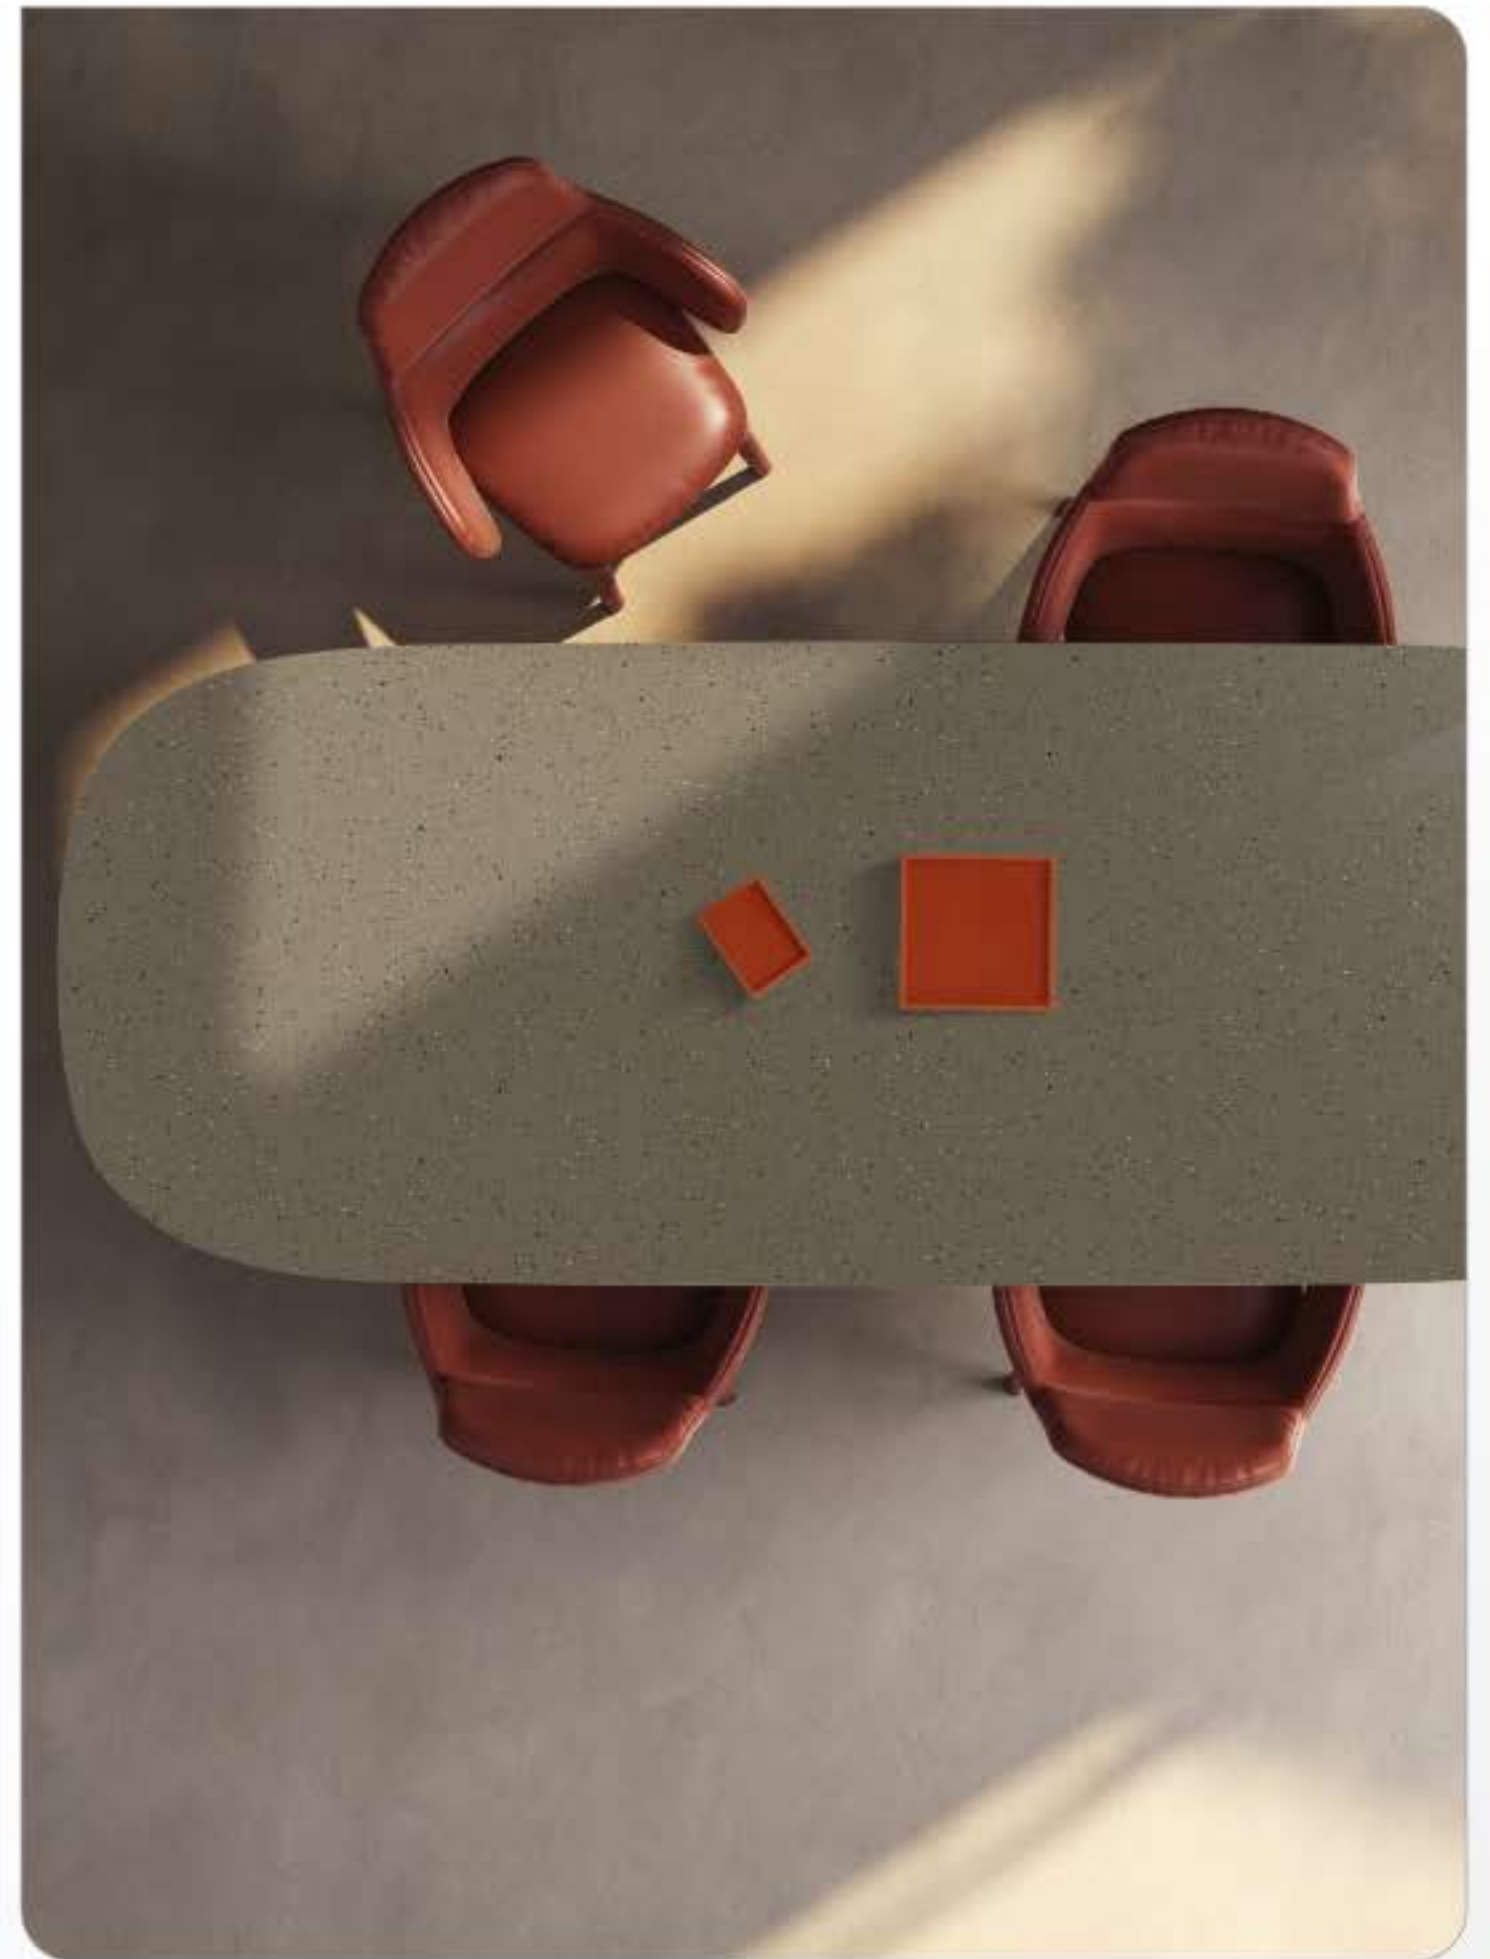

Galaxy **Walnut**

Size
800x2400mm

Typology
Fullbody SNP

Finish
Glossy

Thickness
15mm

Also Available in Matt as **M-Galaxy Walnut**