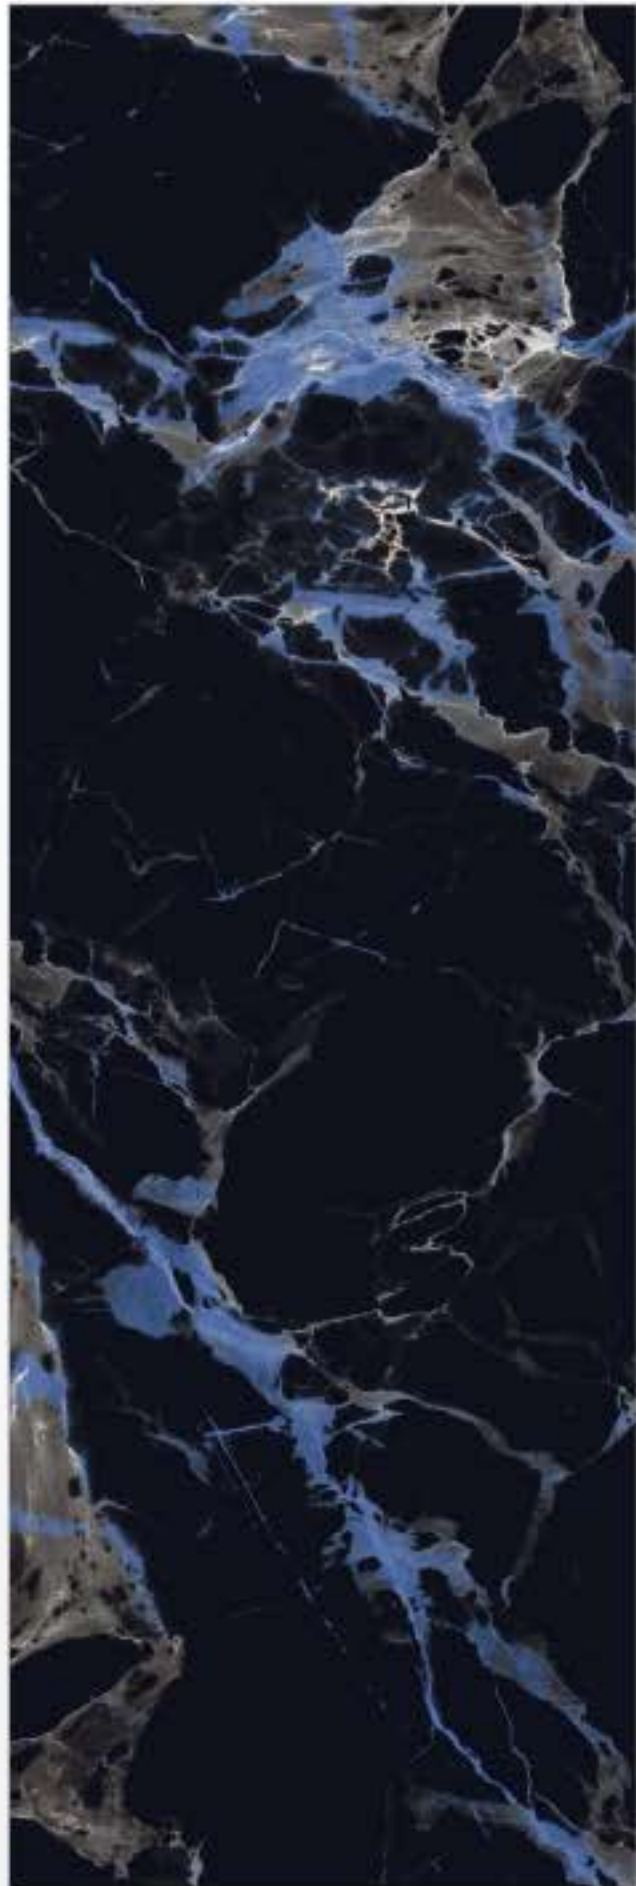

Face 1

Ocean **Blue**

Size
800x2400mm

Typology
Color Body

Finish
Glossy

Thickness
15mm