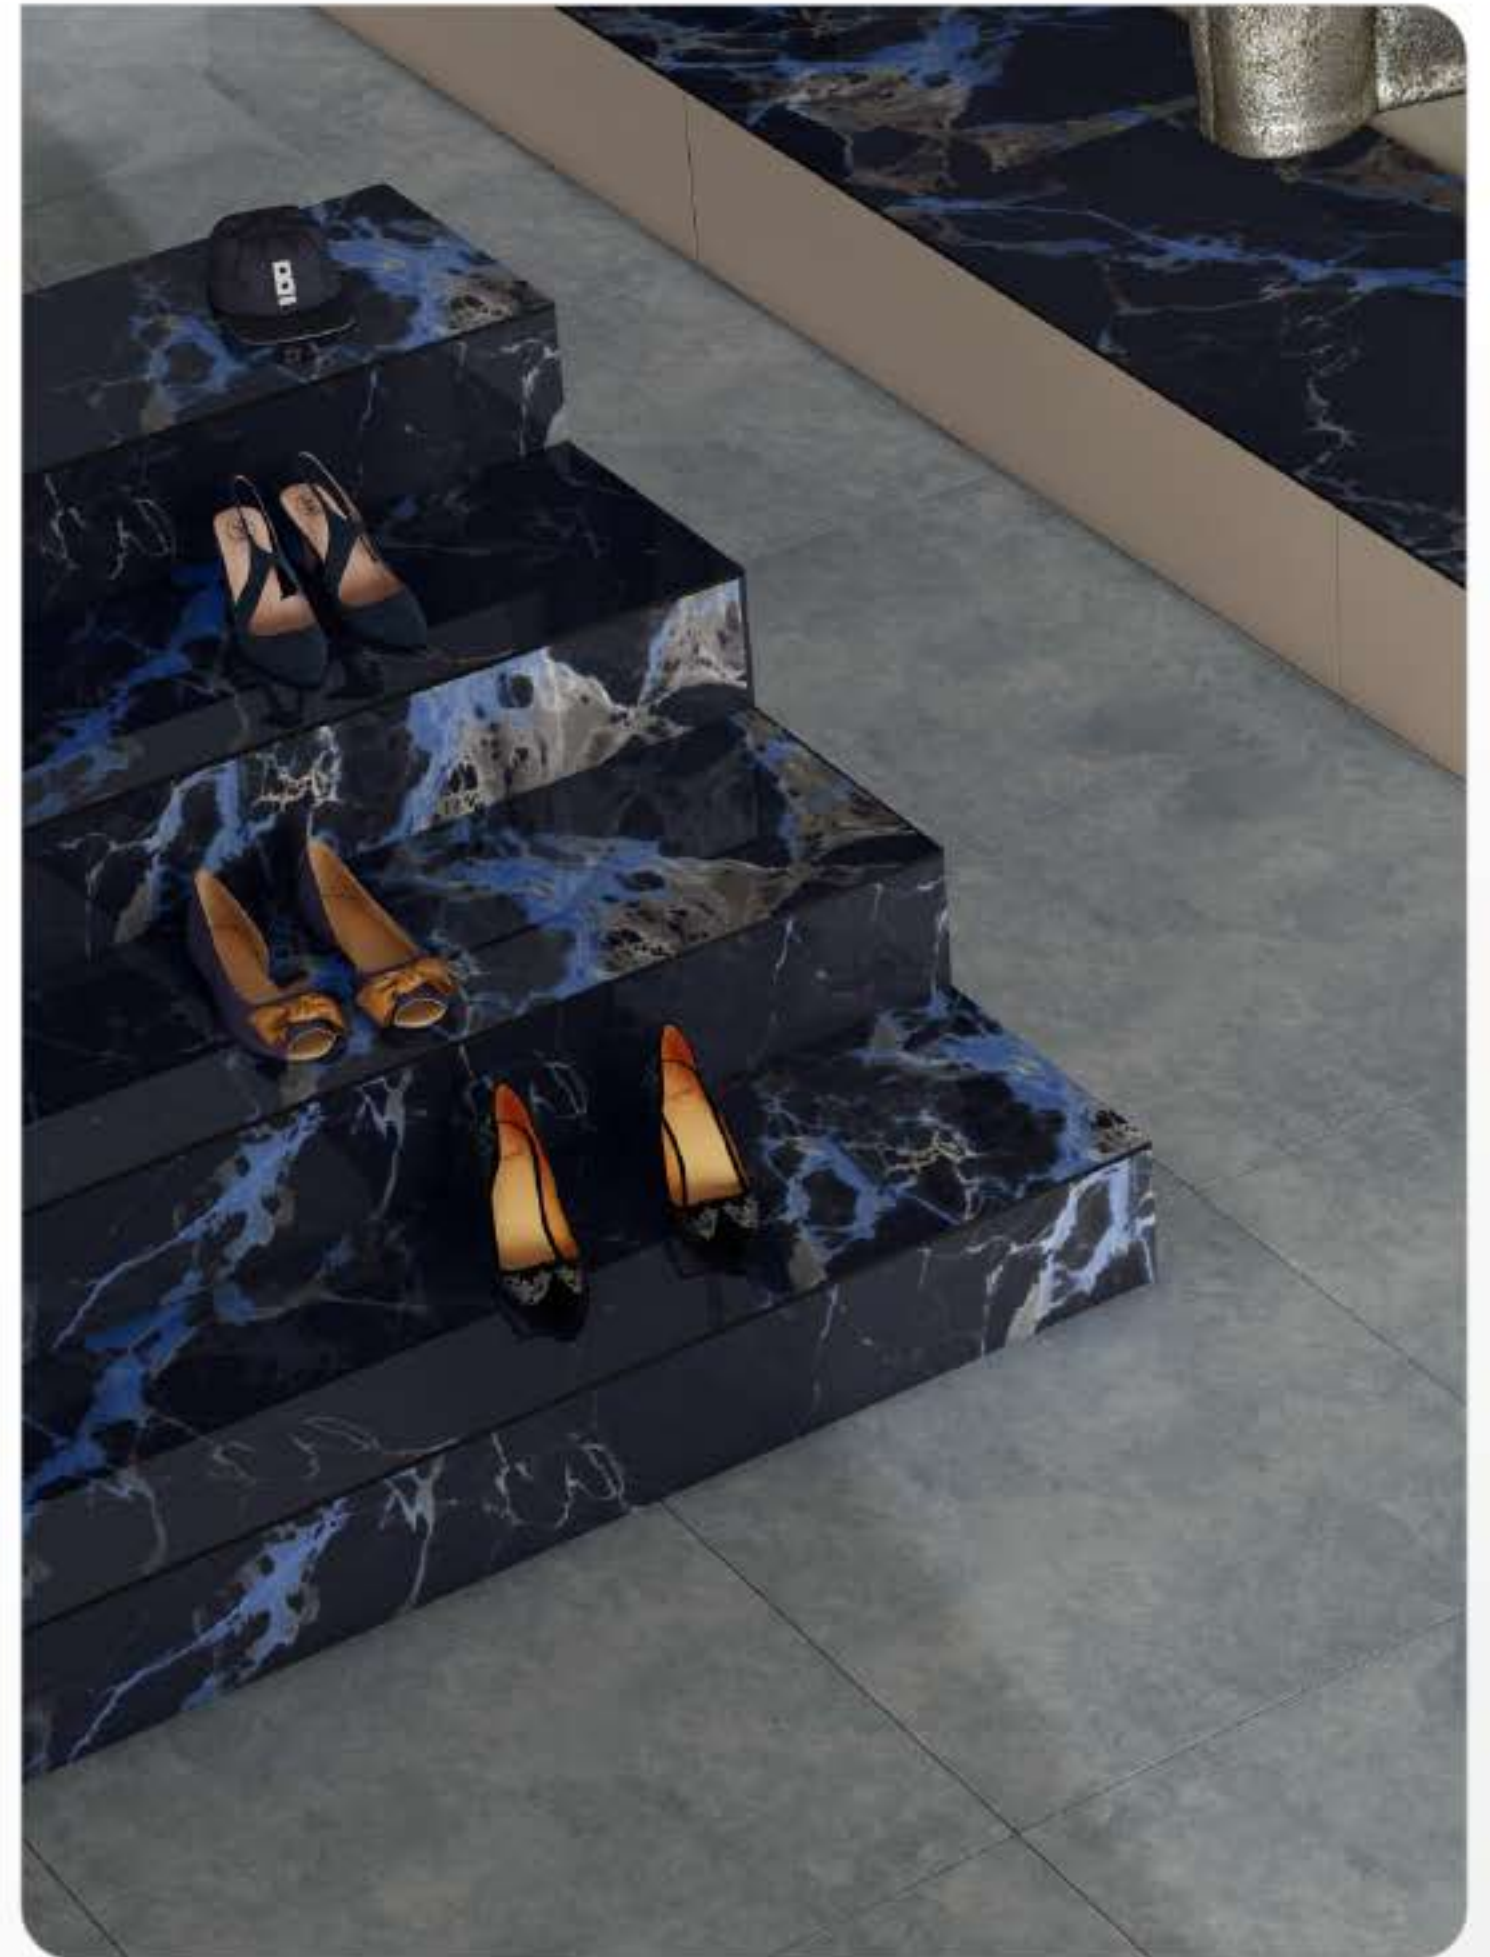

Thickness
15mm

Face 1

Ocean **Blue**

Size
800x2400mm

Typology
Color Body

Finish
Glossy

Thickness
15mm

Face 1