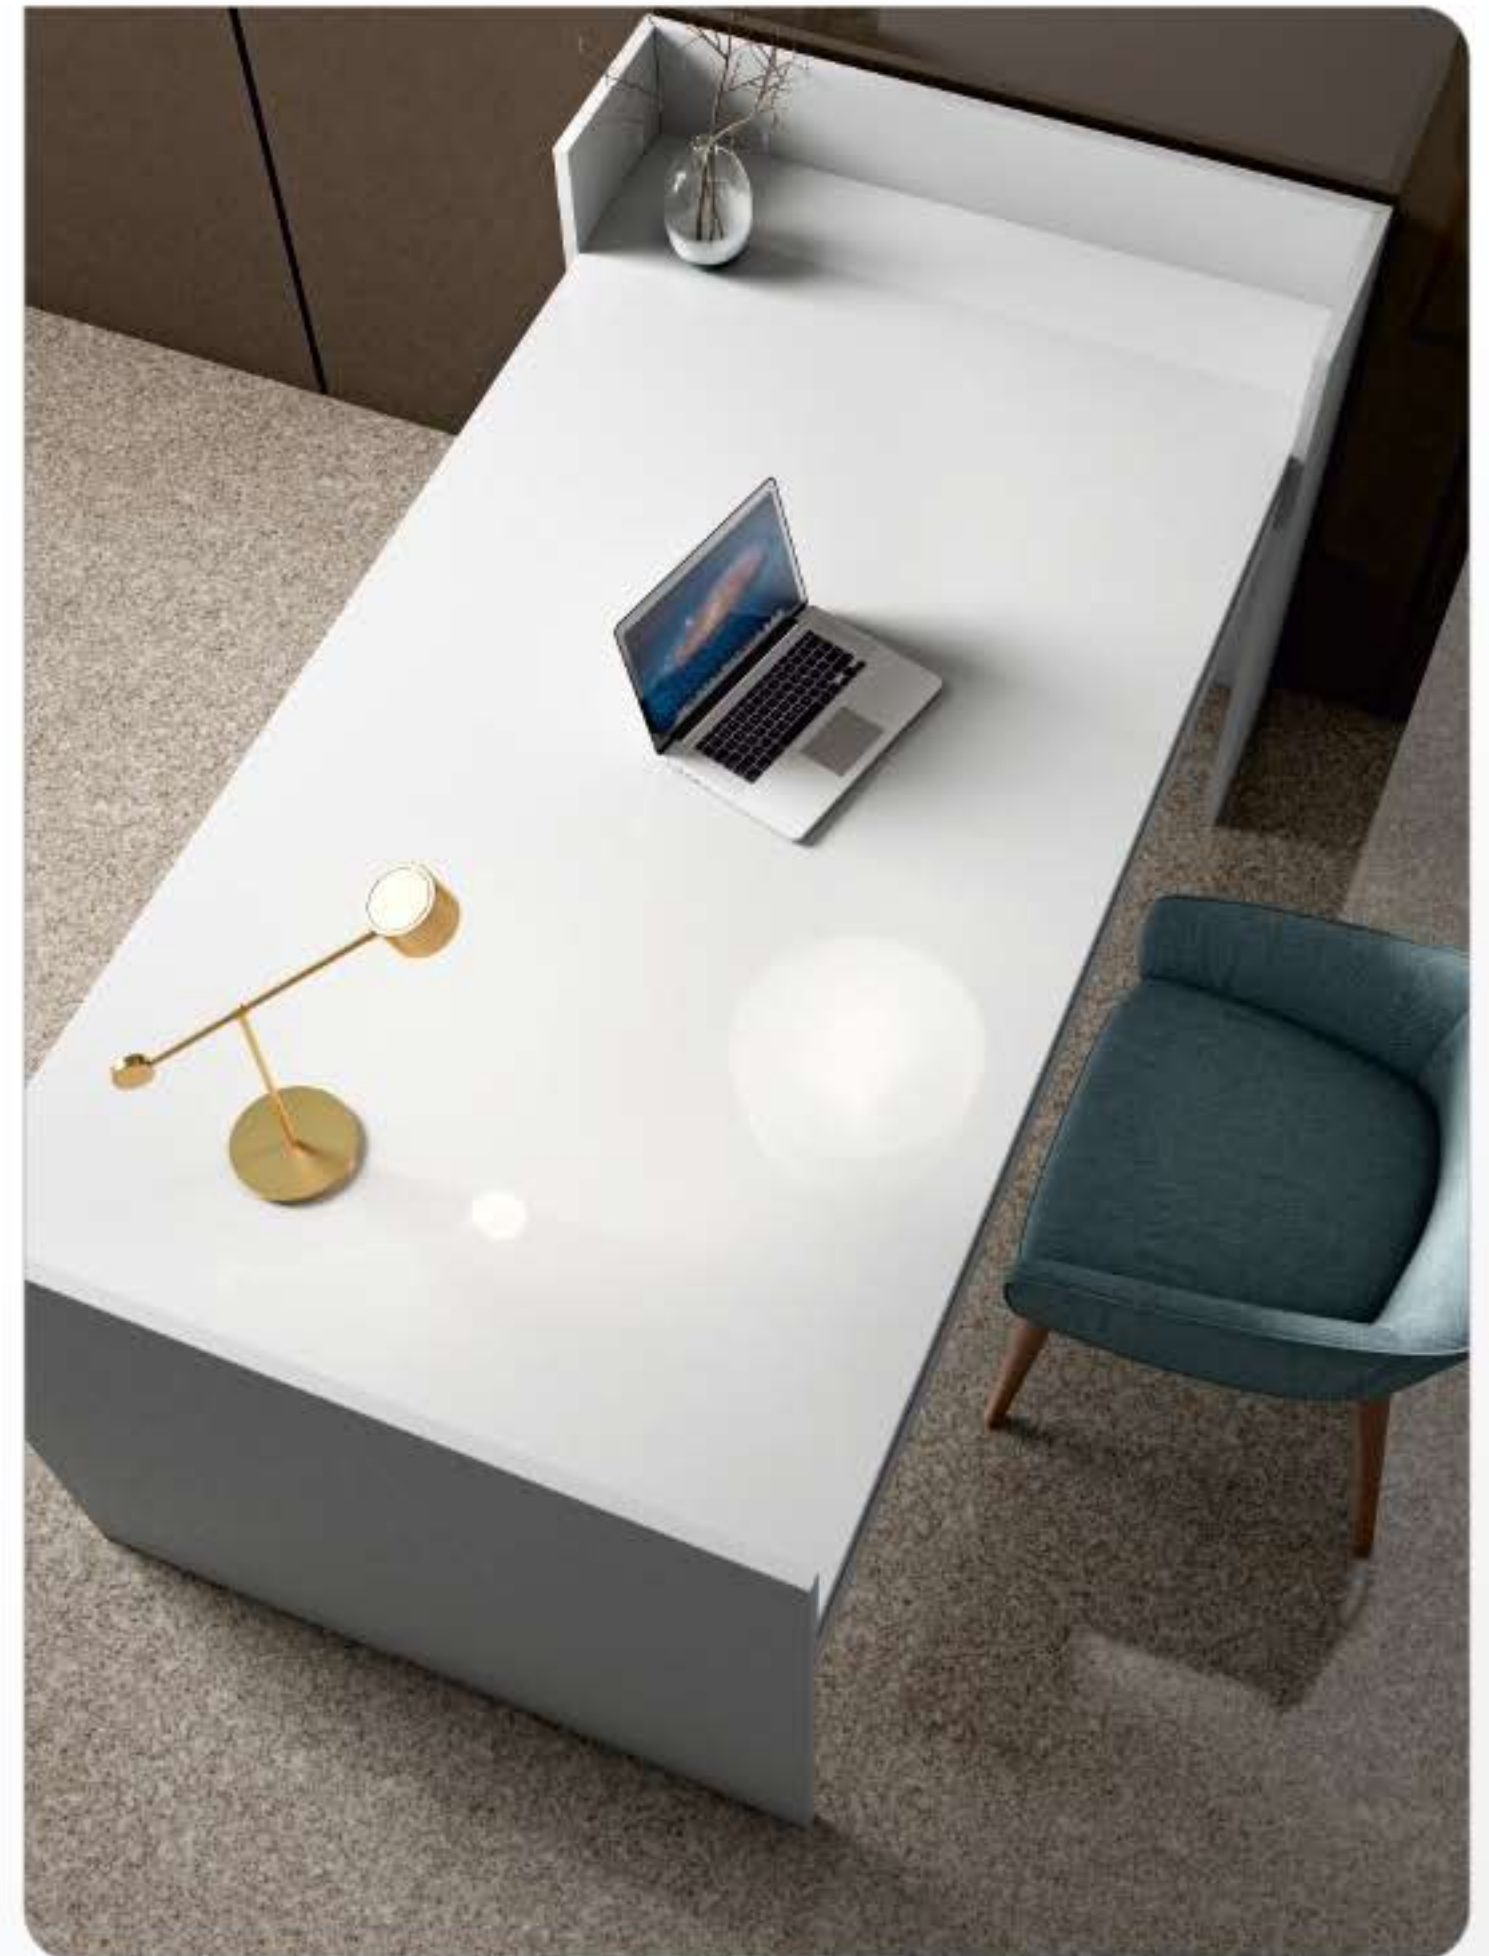

T Nano **White**

Size
800x2400mm

Typology
Colorbody Glazed

Finish
Glossy

Thickness
15mm