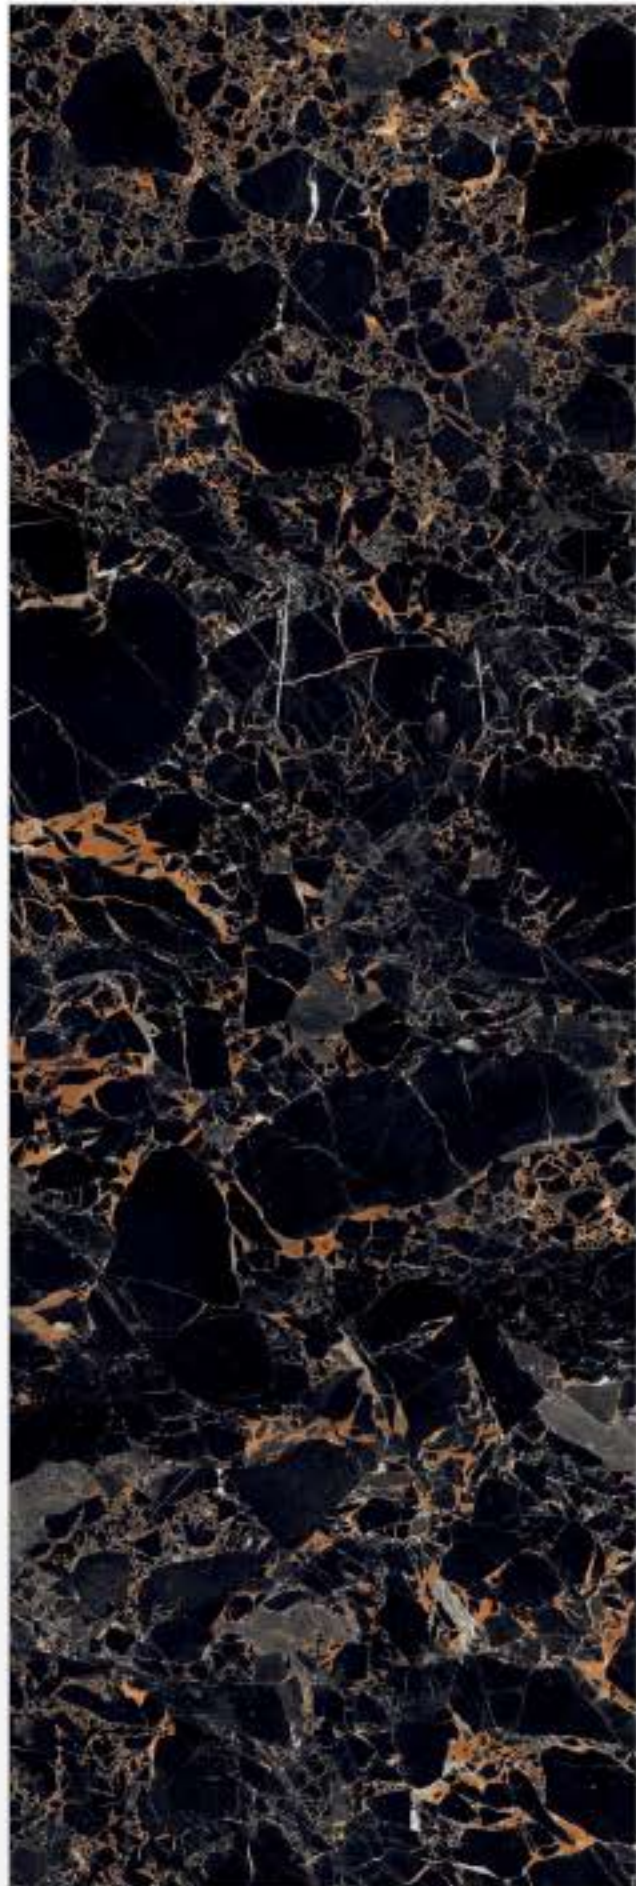

Typology
Color Body

Finish
Glossy

Thickness
15mm

Face 1

Thunder **Black**

Size
800x2400mm

Typology
Color Body

Finish
Glossy