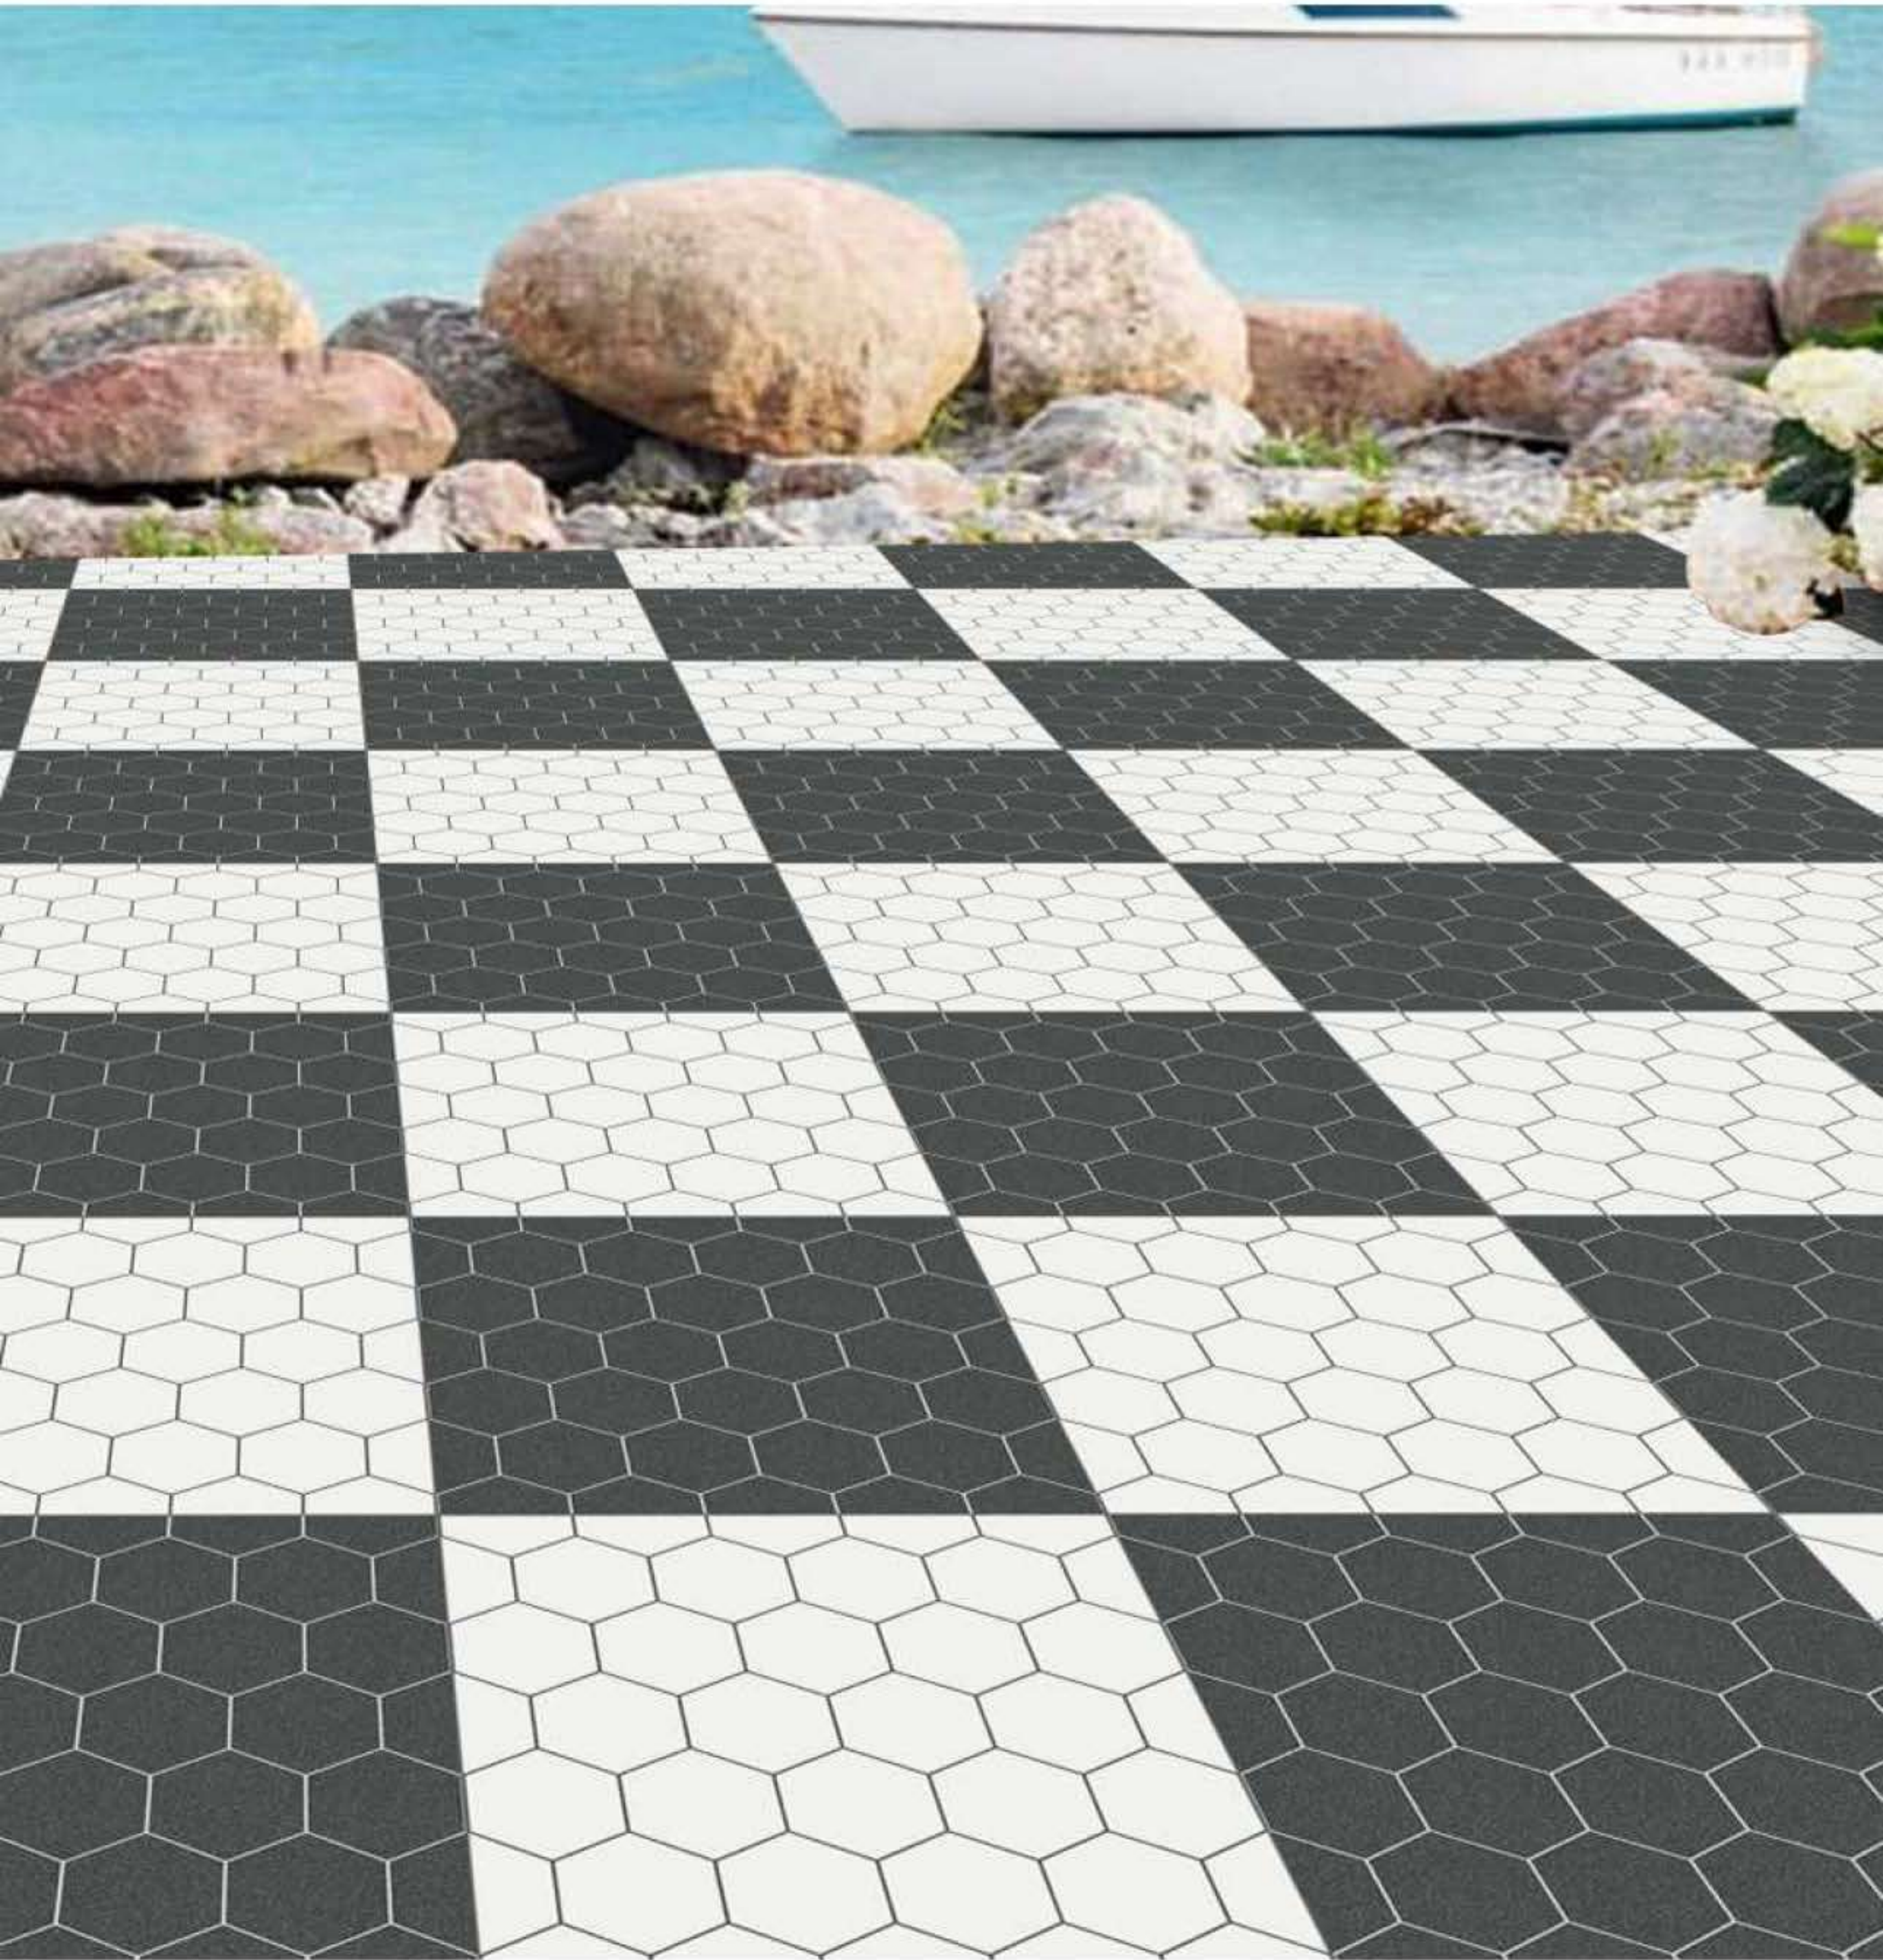

3050-L

THICKNESS : 12mm

PLAIN
400X400 MM

savera
International

Thank You

savera
International

400x400MM

corporate office: -