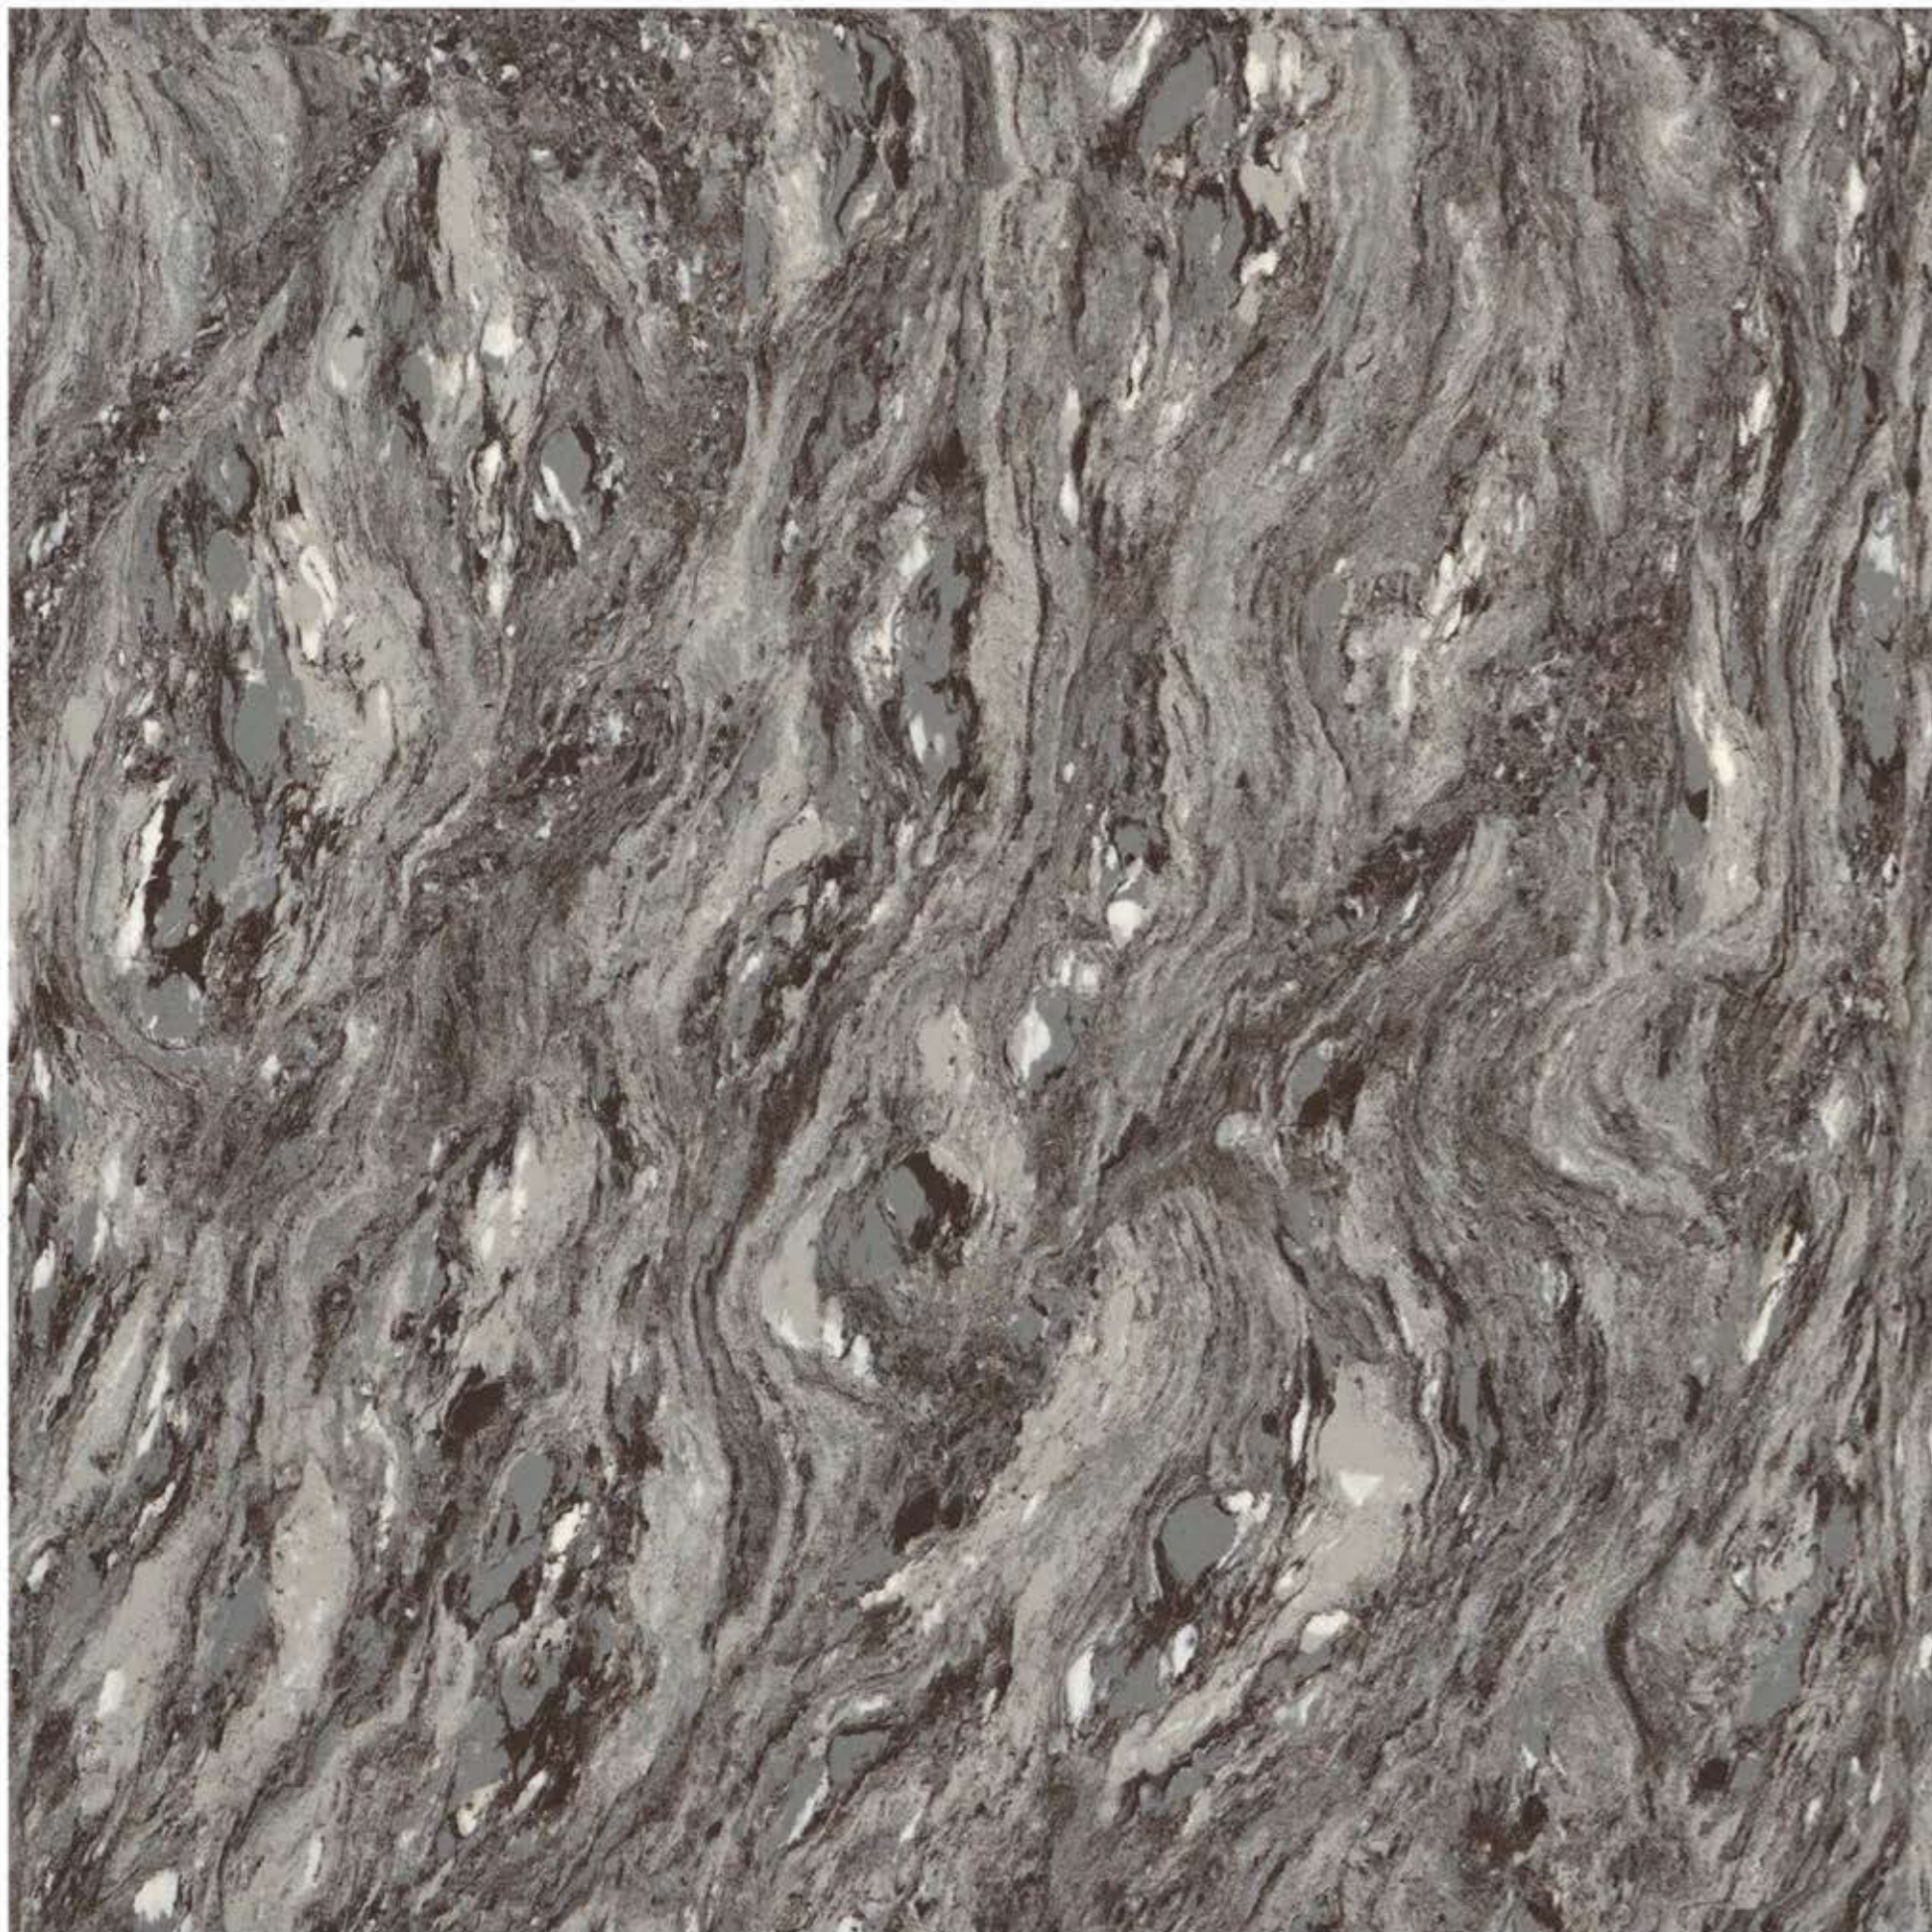

LIGHT SERIES

savera
International

**ROCK
BROWN**