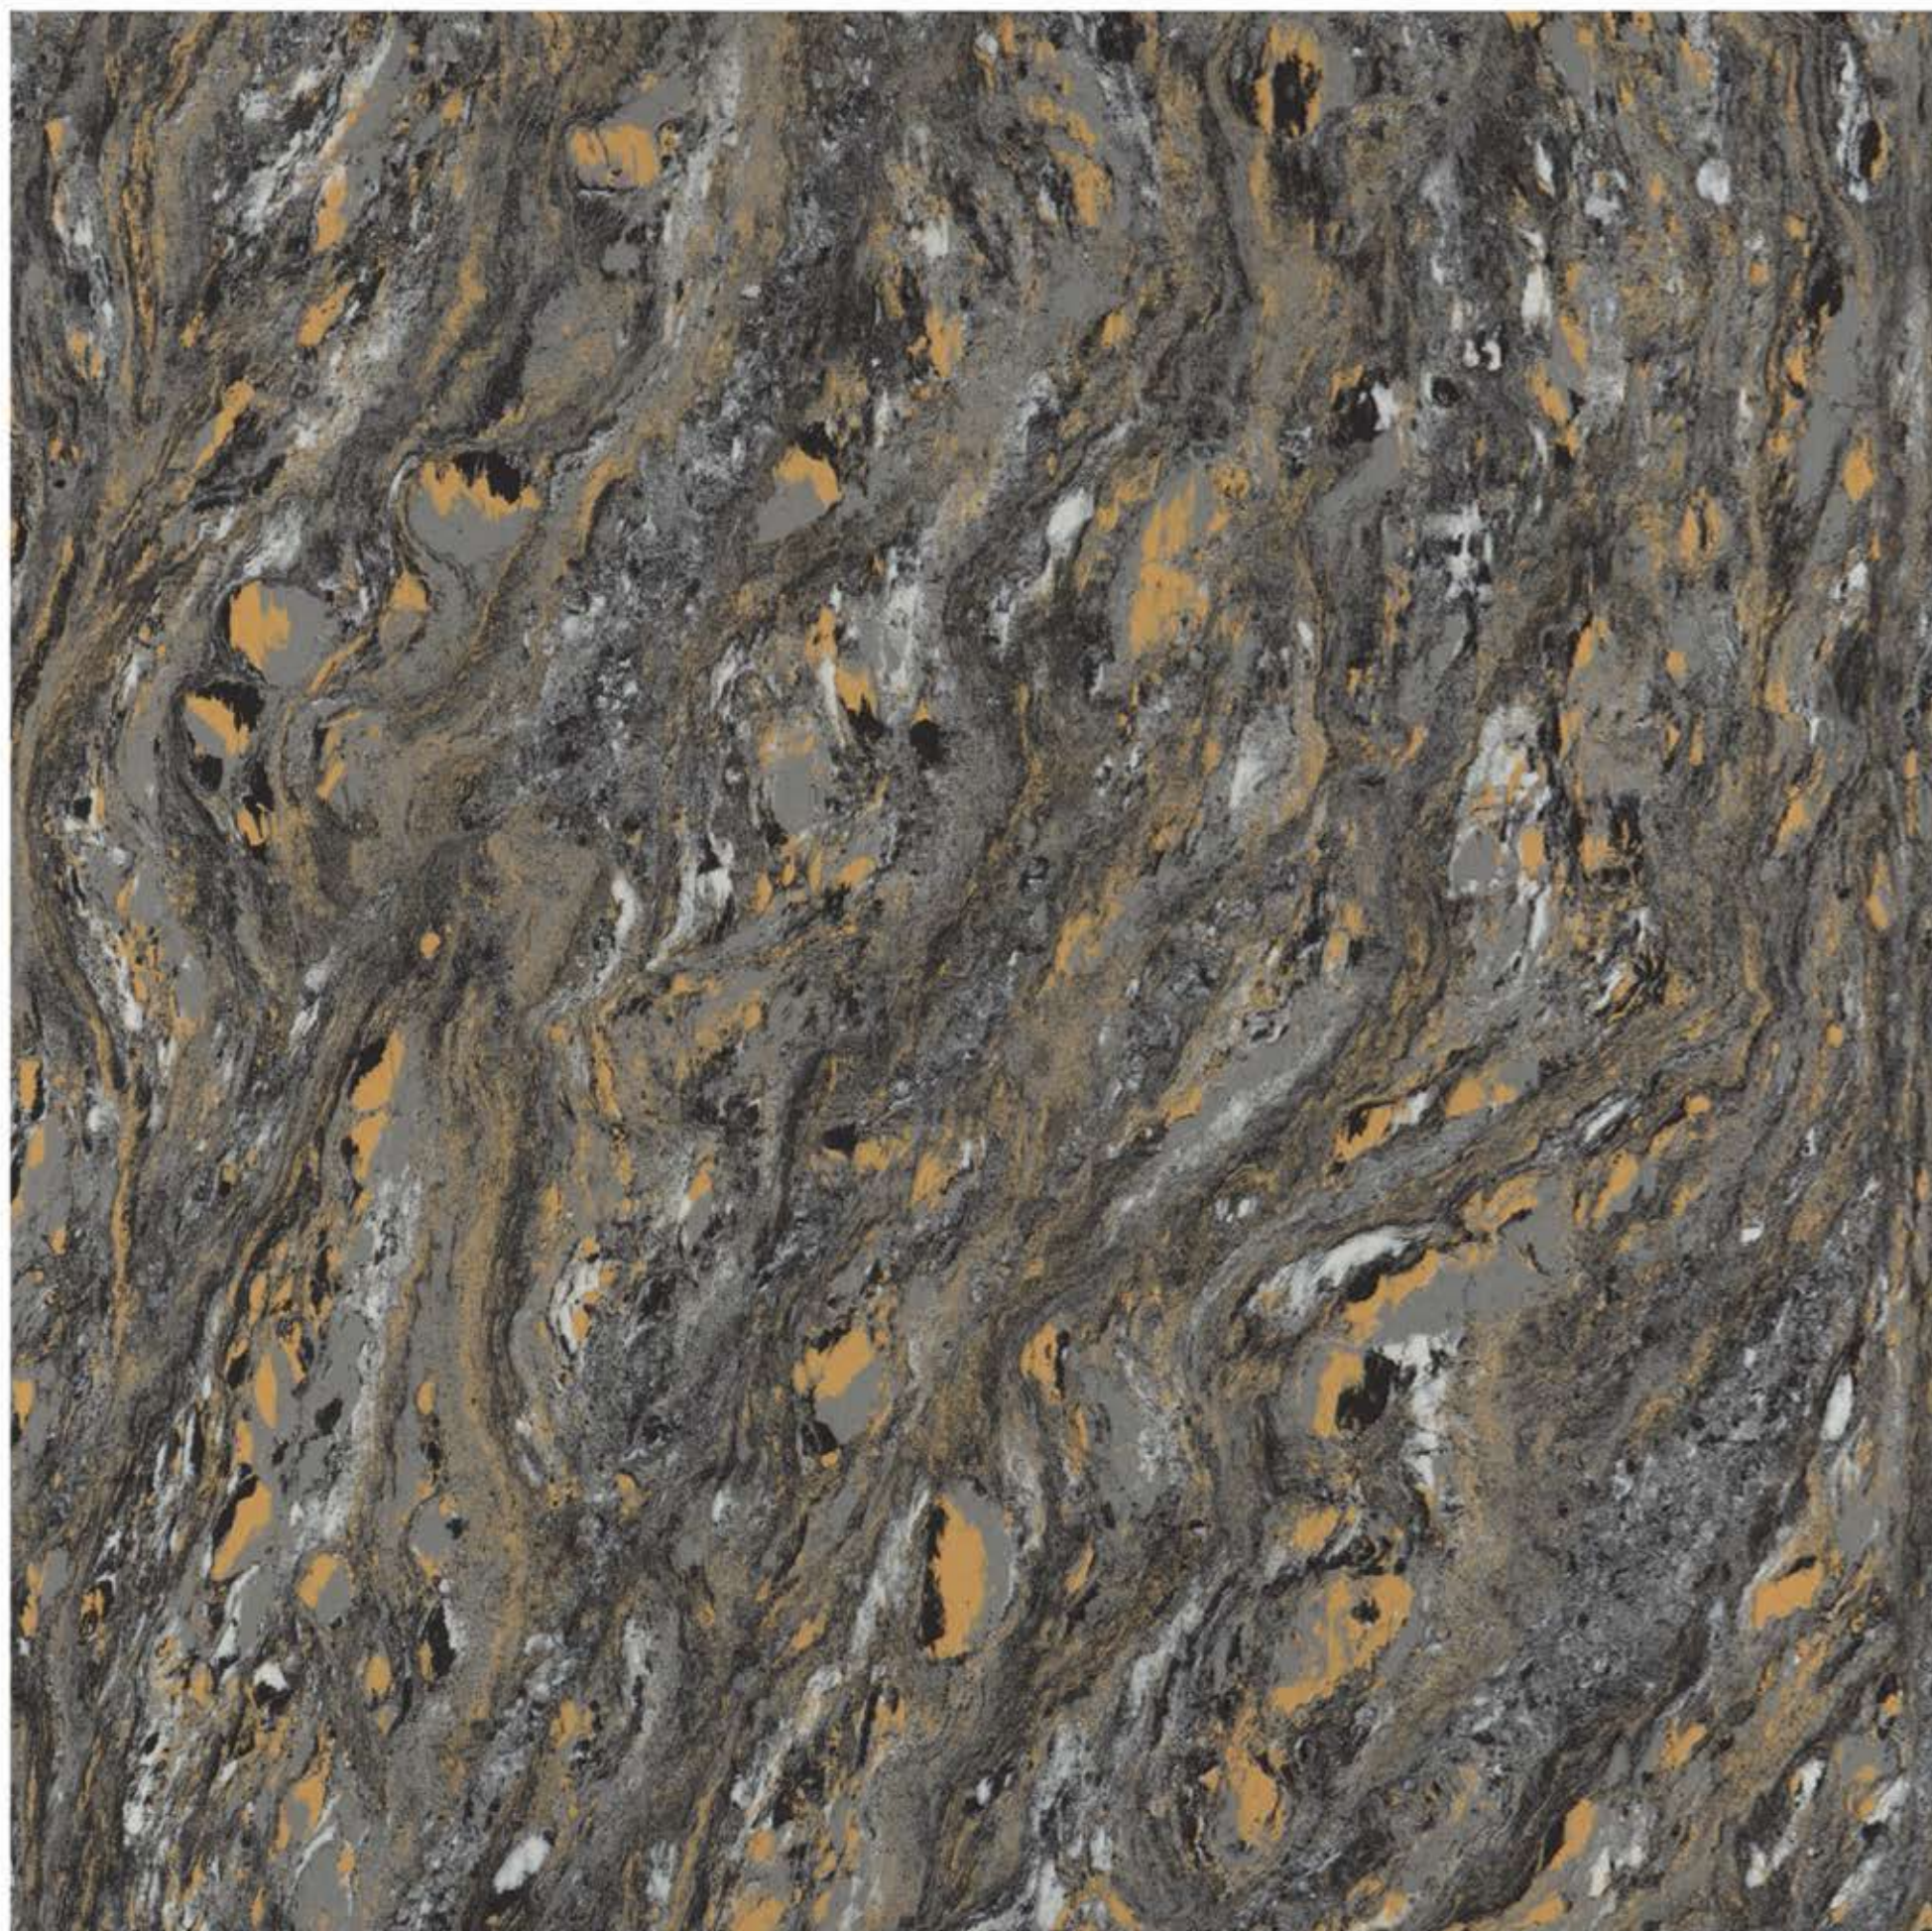

DARK SERIES

savera
International

**ROCK
EARTH**