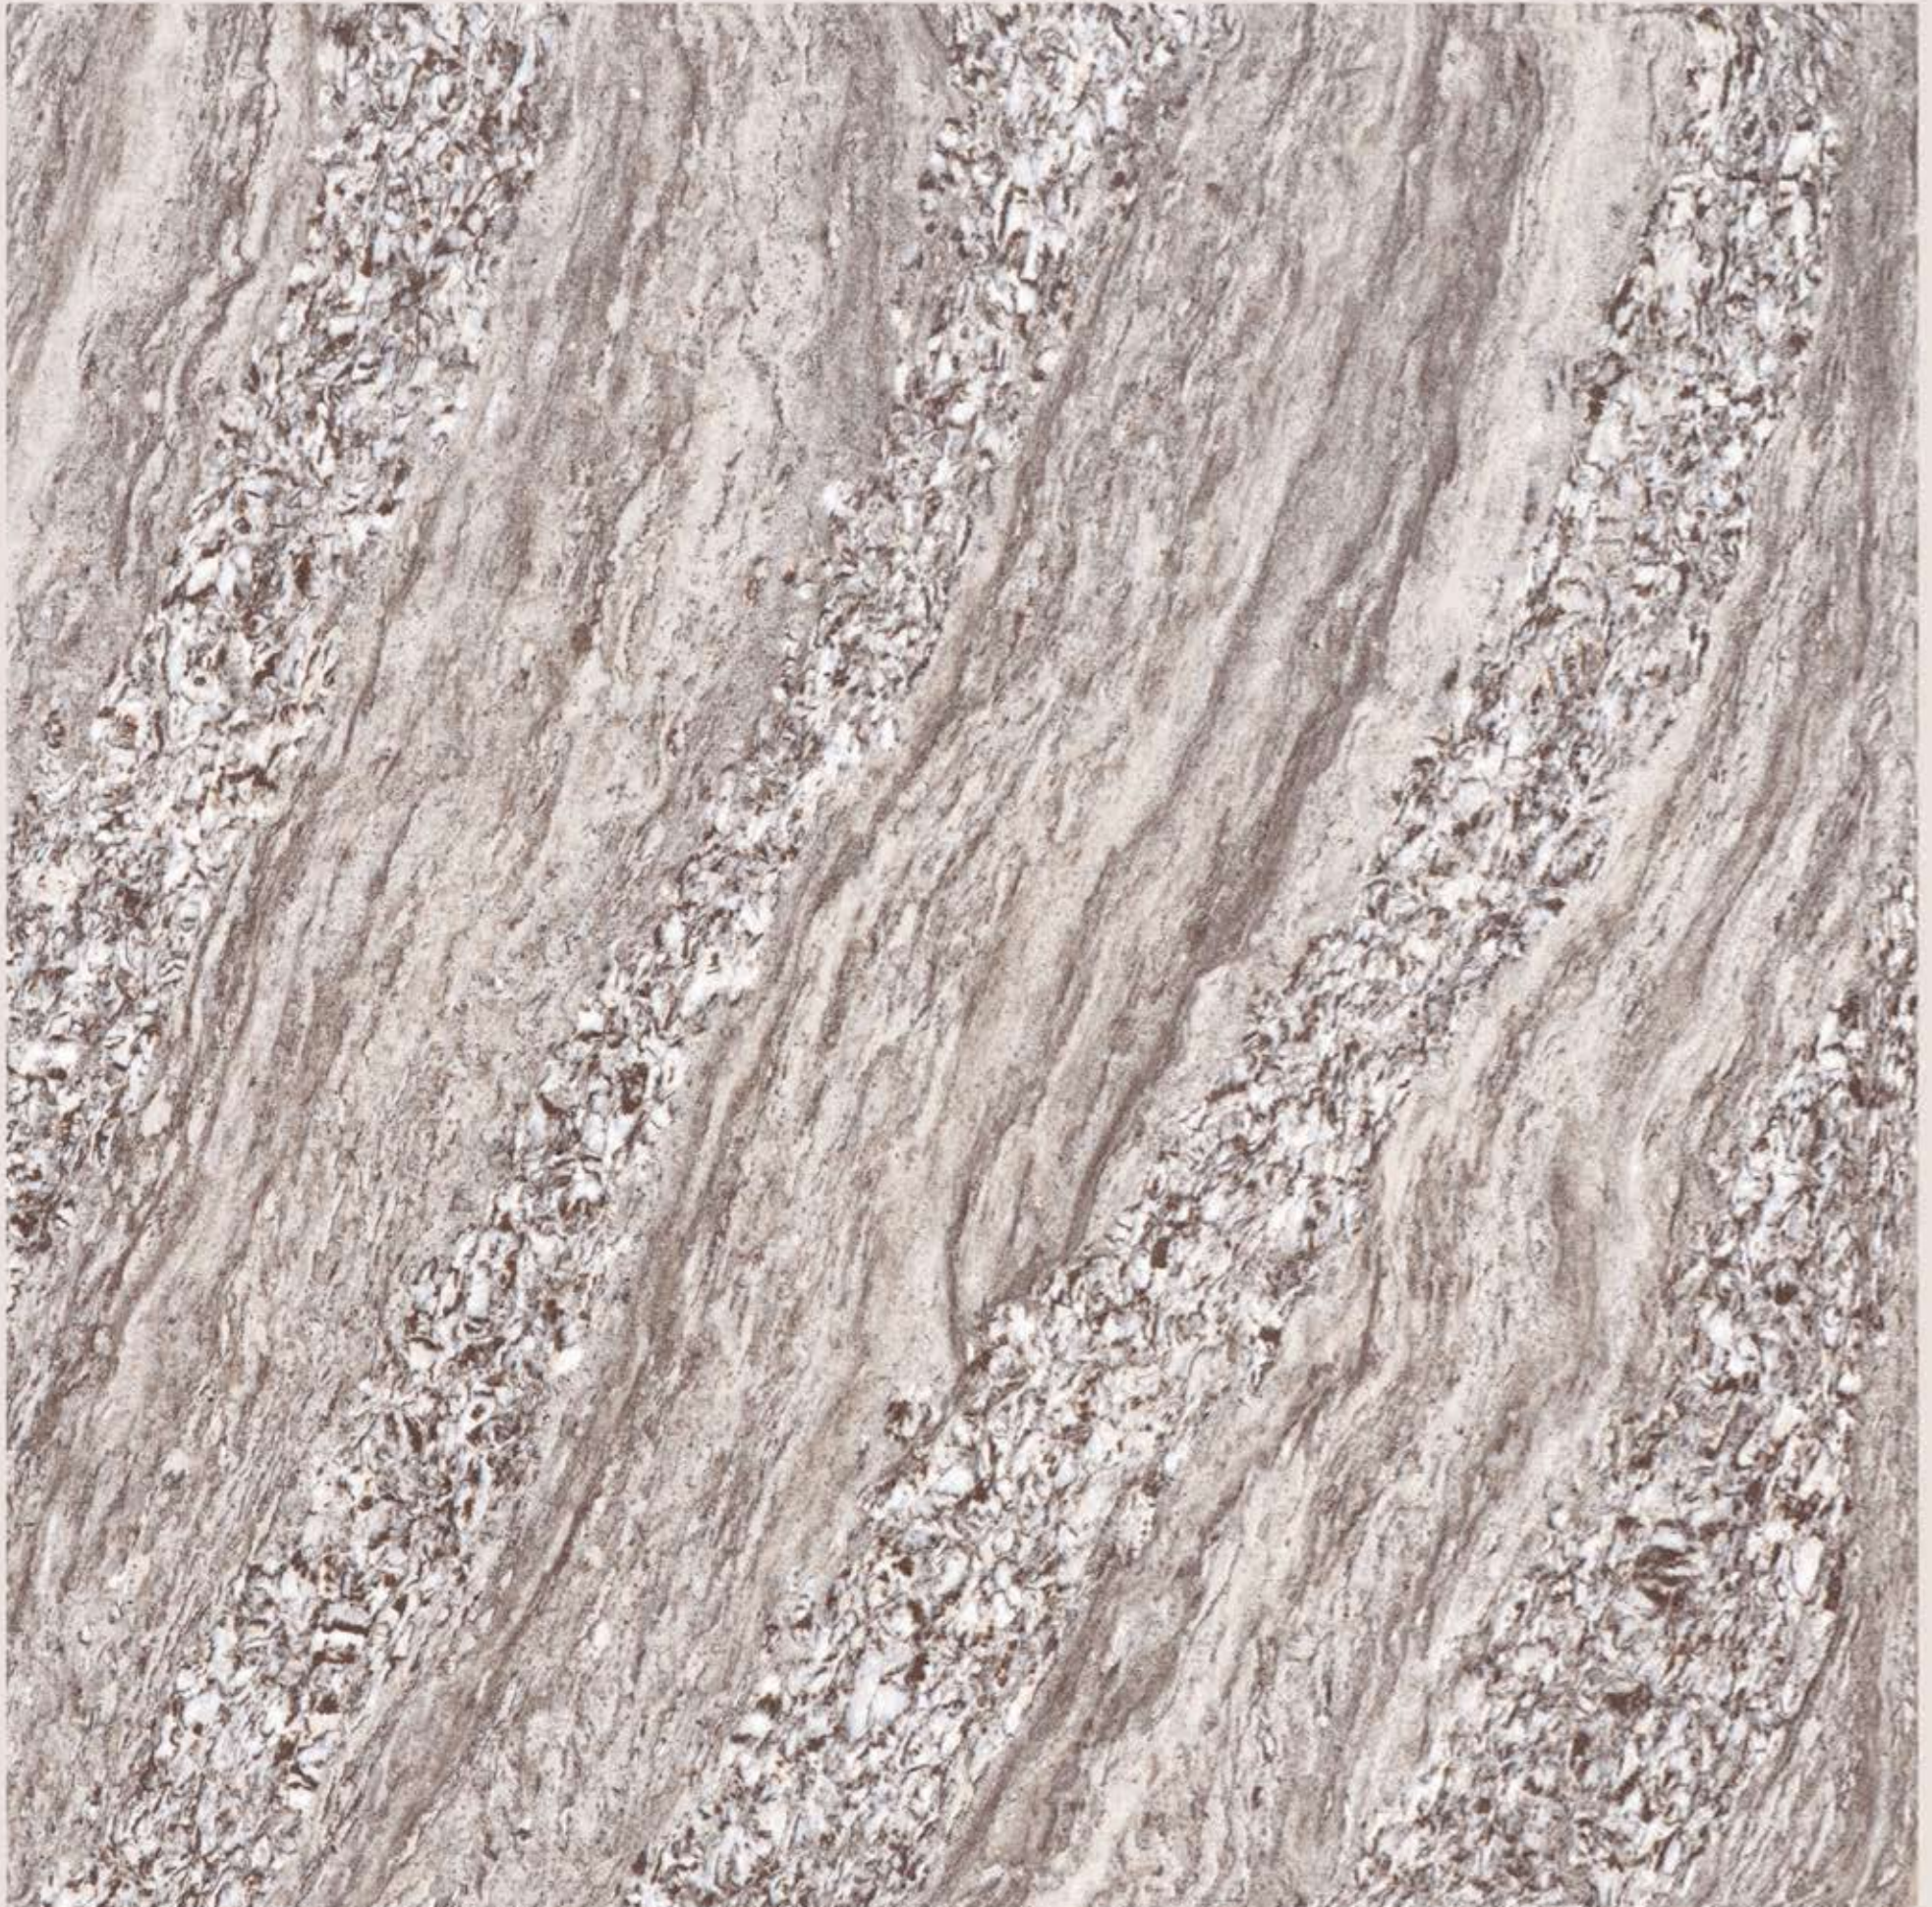

LIGHT SERIES

savera
International

**RIO
PERK**