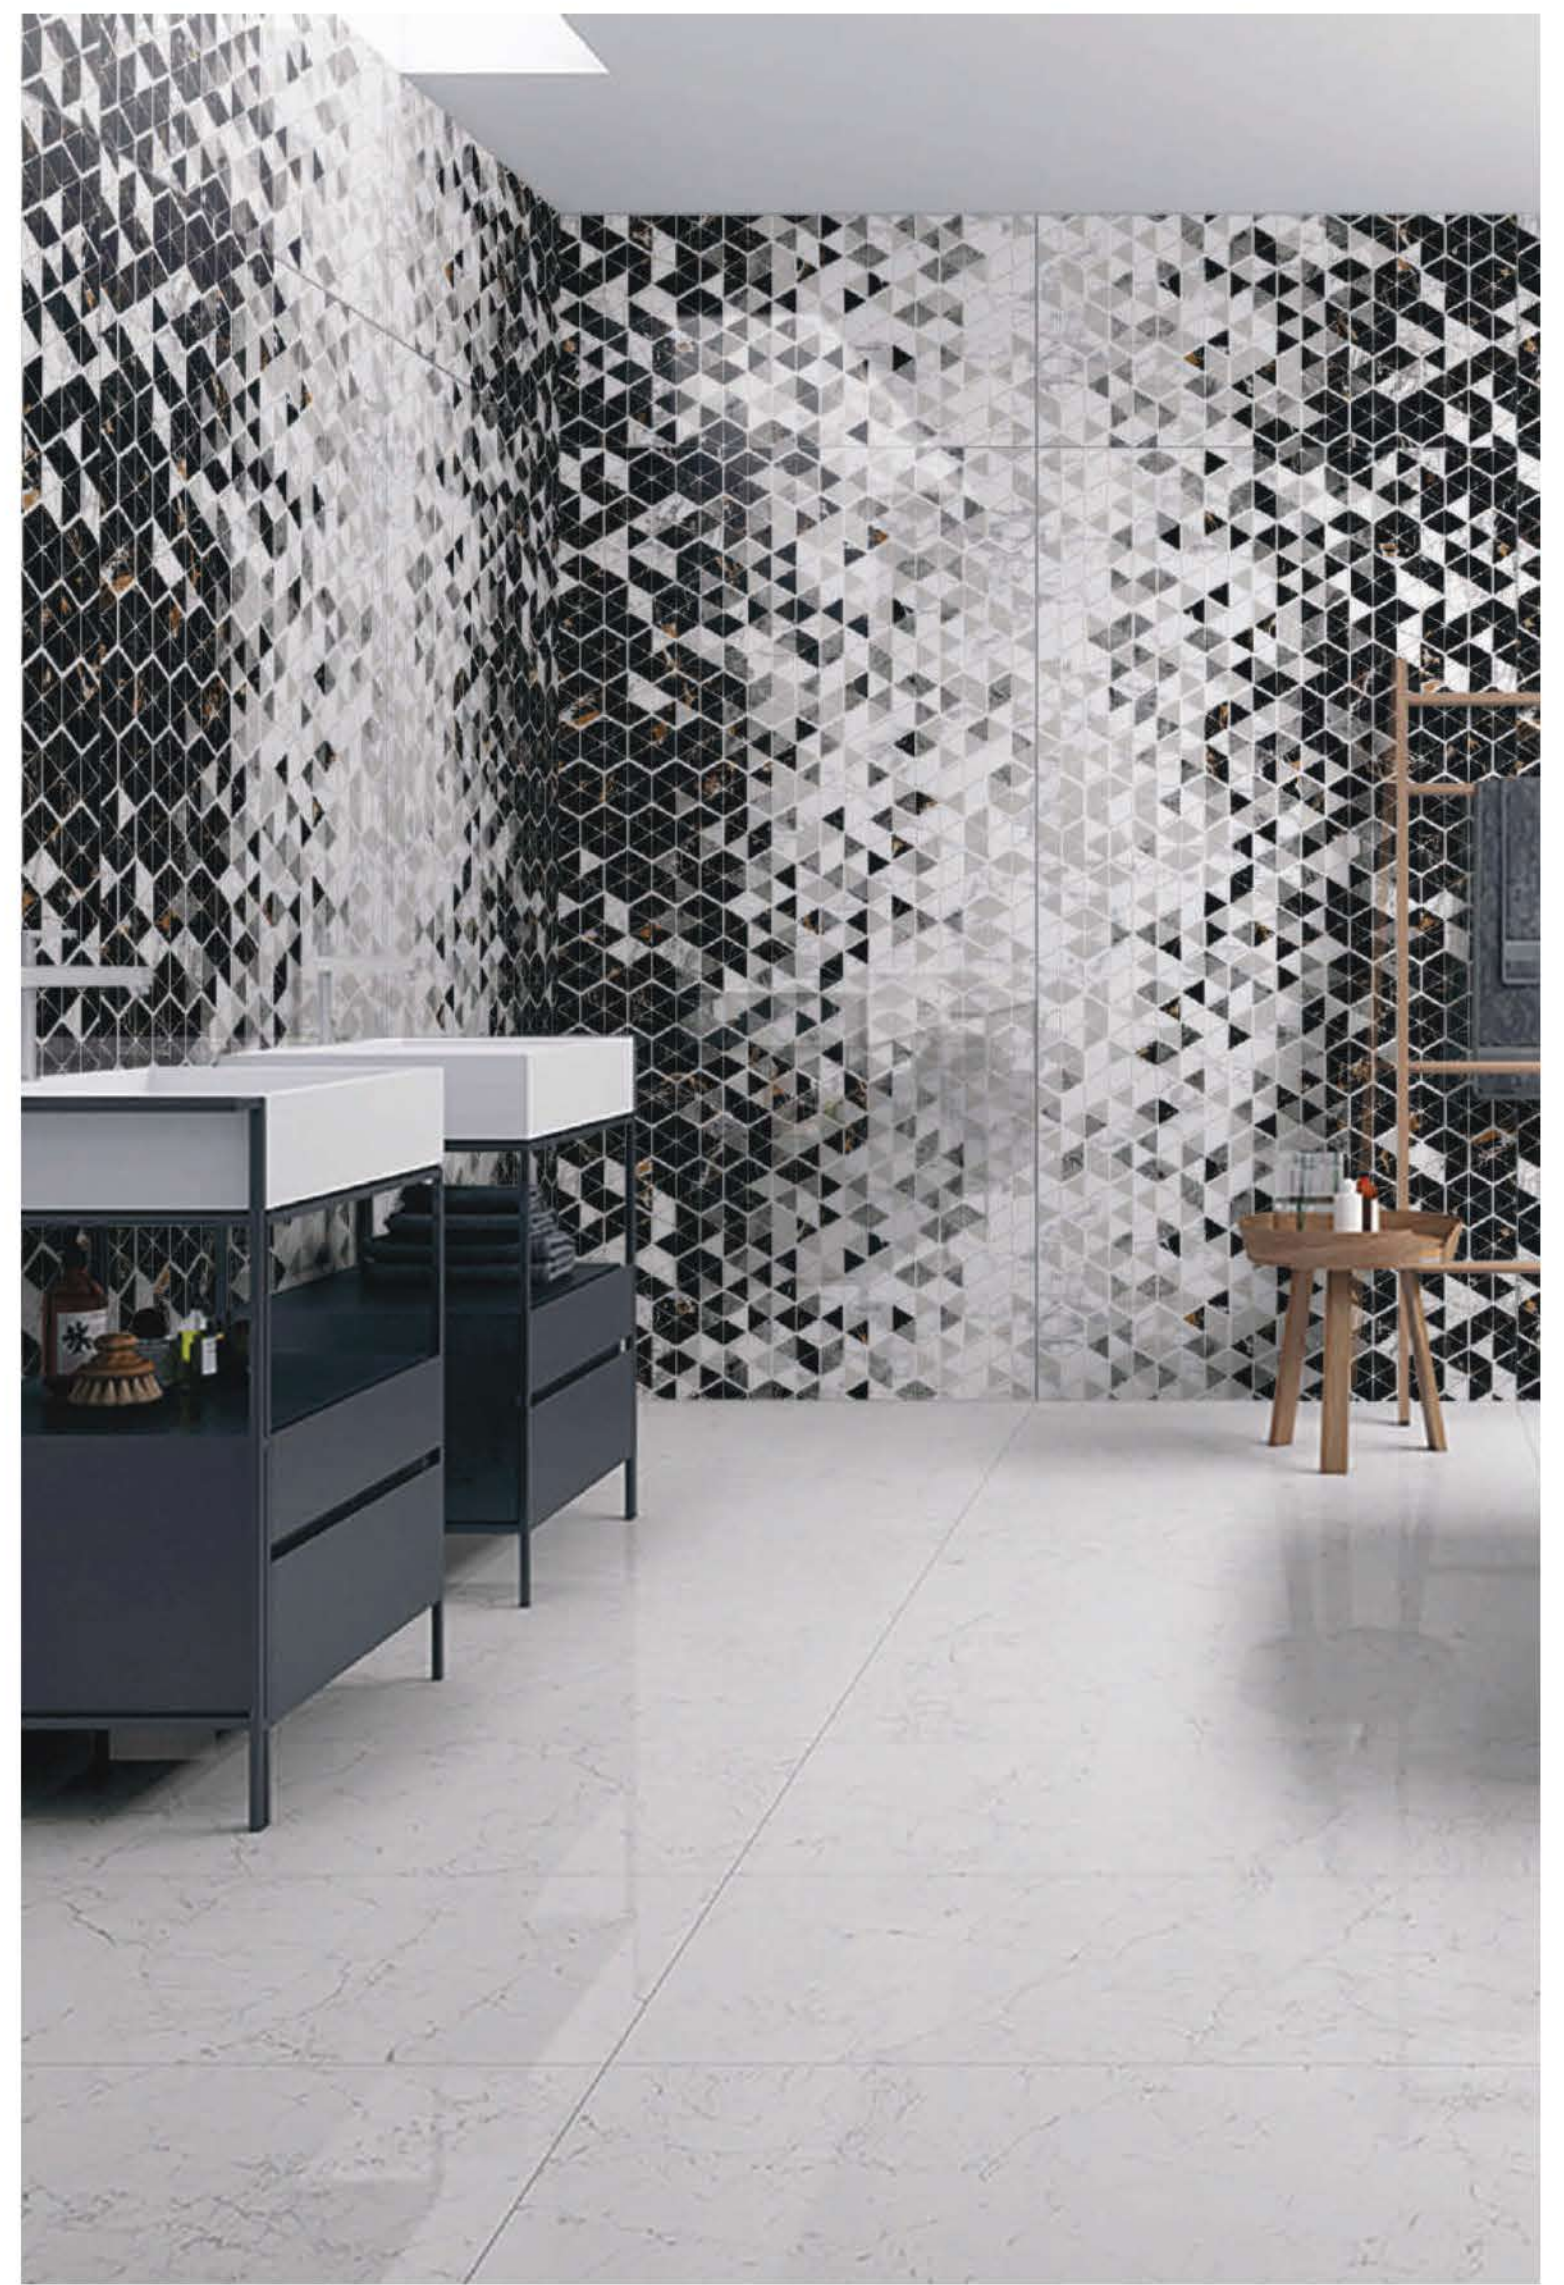

WALL : M 1001