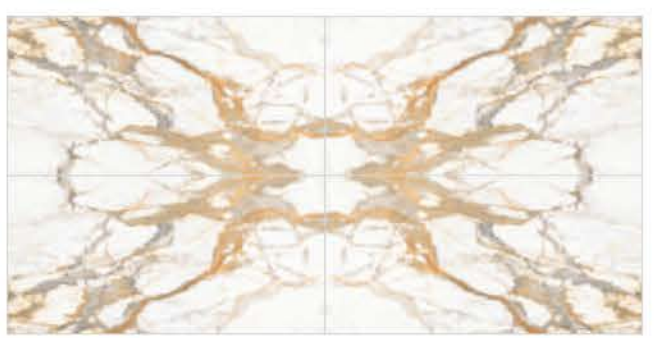

STATUARIO GOLD 3 RANDOM

ATLANTIC WHITE 2 RANDOM

SUMMER WHITE 4 RANDOM

WALL : ATLANTIC WHITE | FLOOR : ATLANTIC WHITE

*

SUMMER WHITE BOOK MATCH A+B

*Book Match Series

FLOOR & WALL : SUMMER WHITE